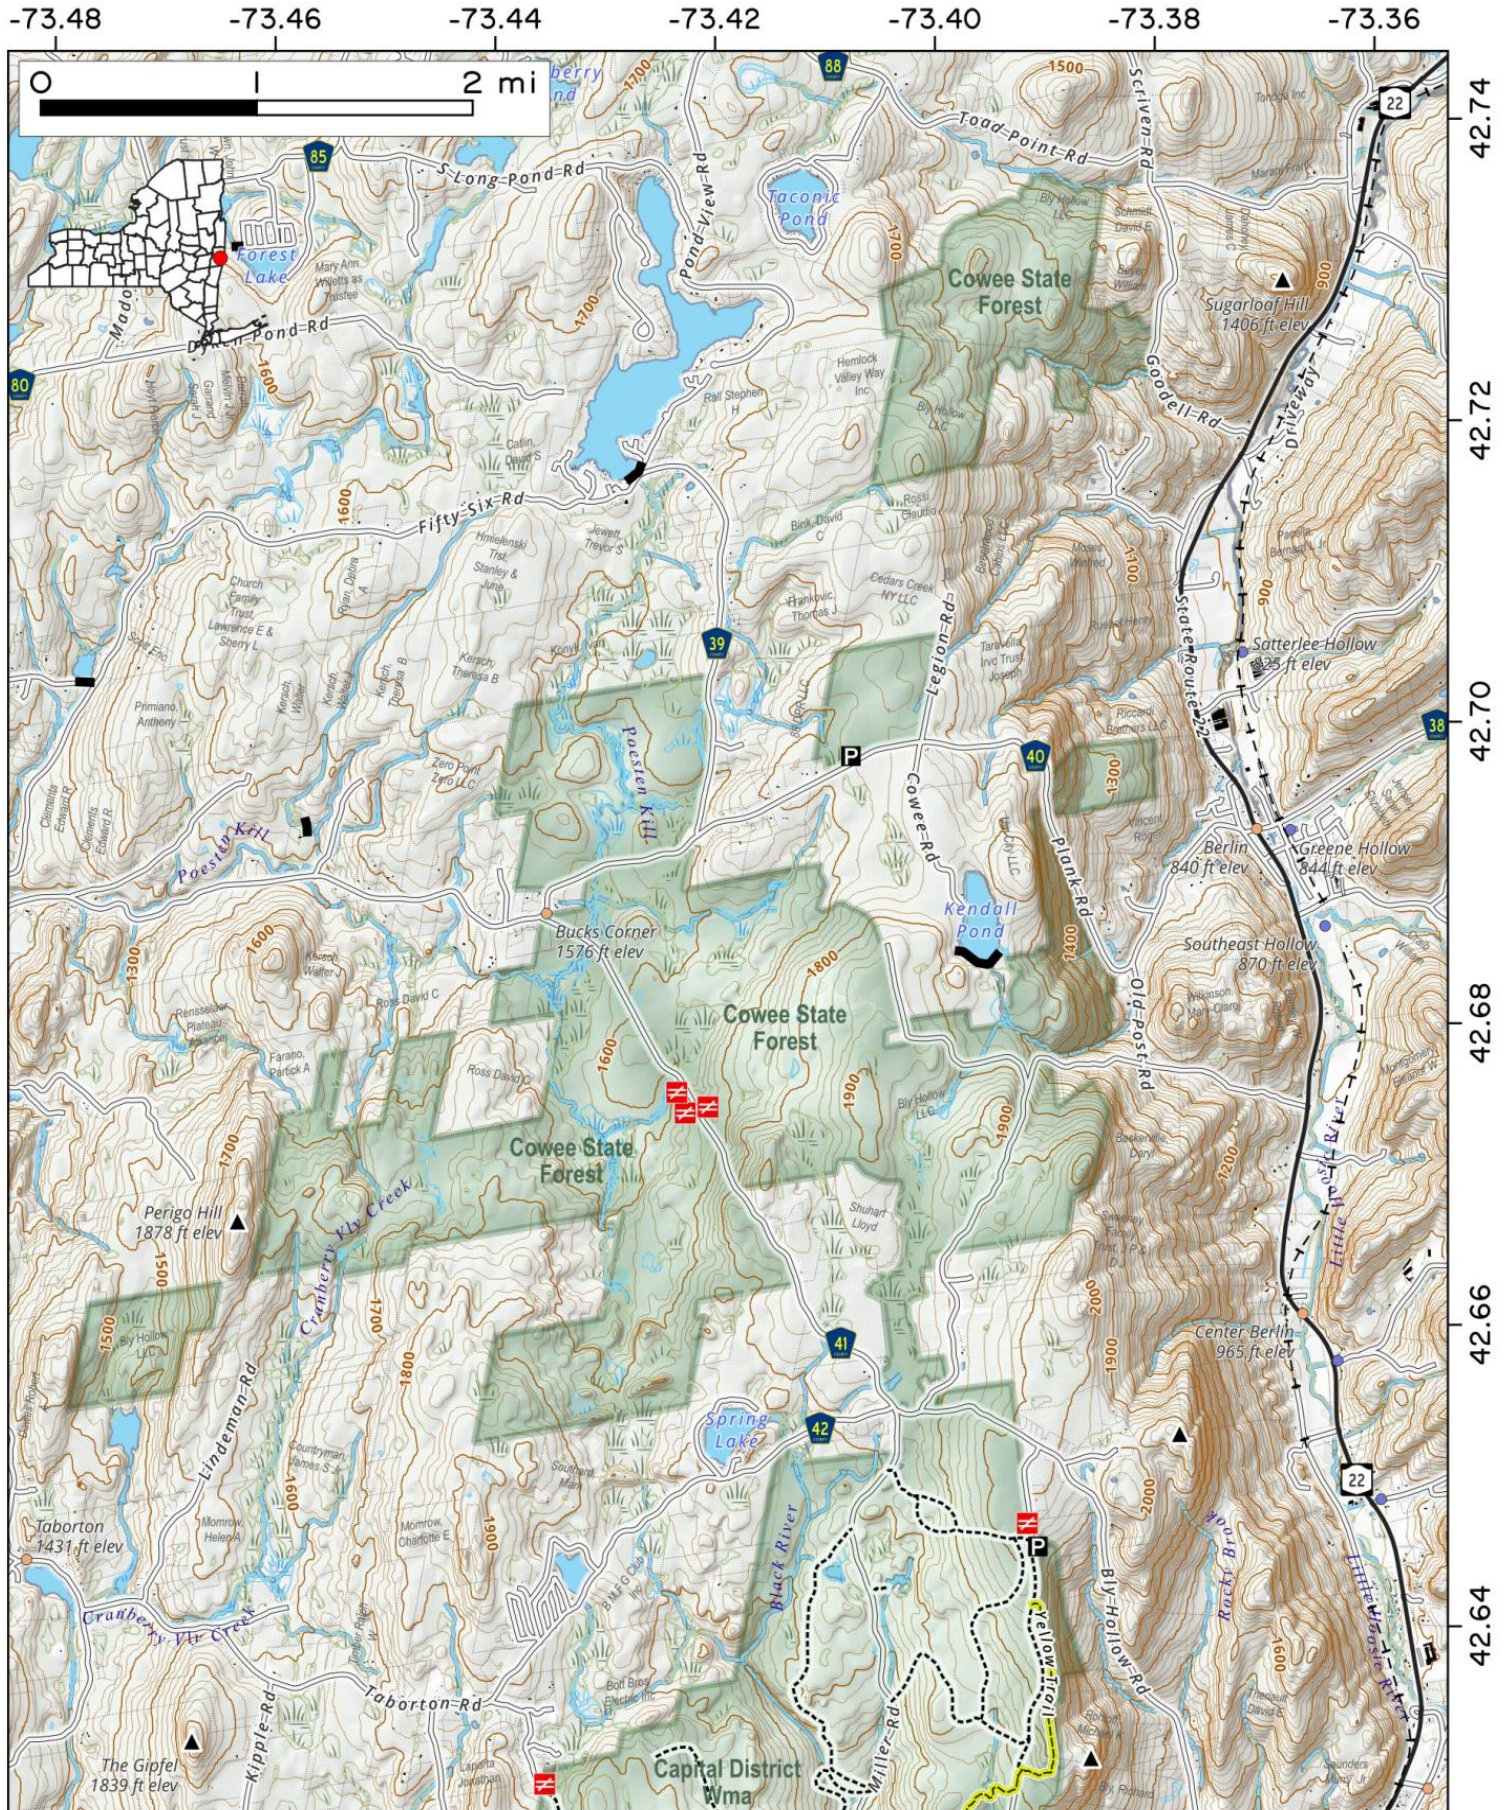

Cowee State Forest spanning 3,700 acres, is situated at the heart of the Rensselaer Plateau. This diverse property boasts an extensive wetland complex.

Map created by Andy Arthur on 10/30/2025 in QGIS 3.44.3-Solothurn. Contains NYS GIS and DEC data with additional campsites added by Andy. More maps at andyarthur.org.