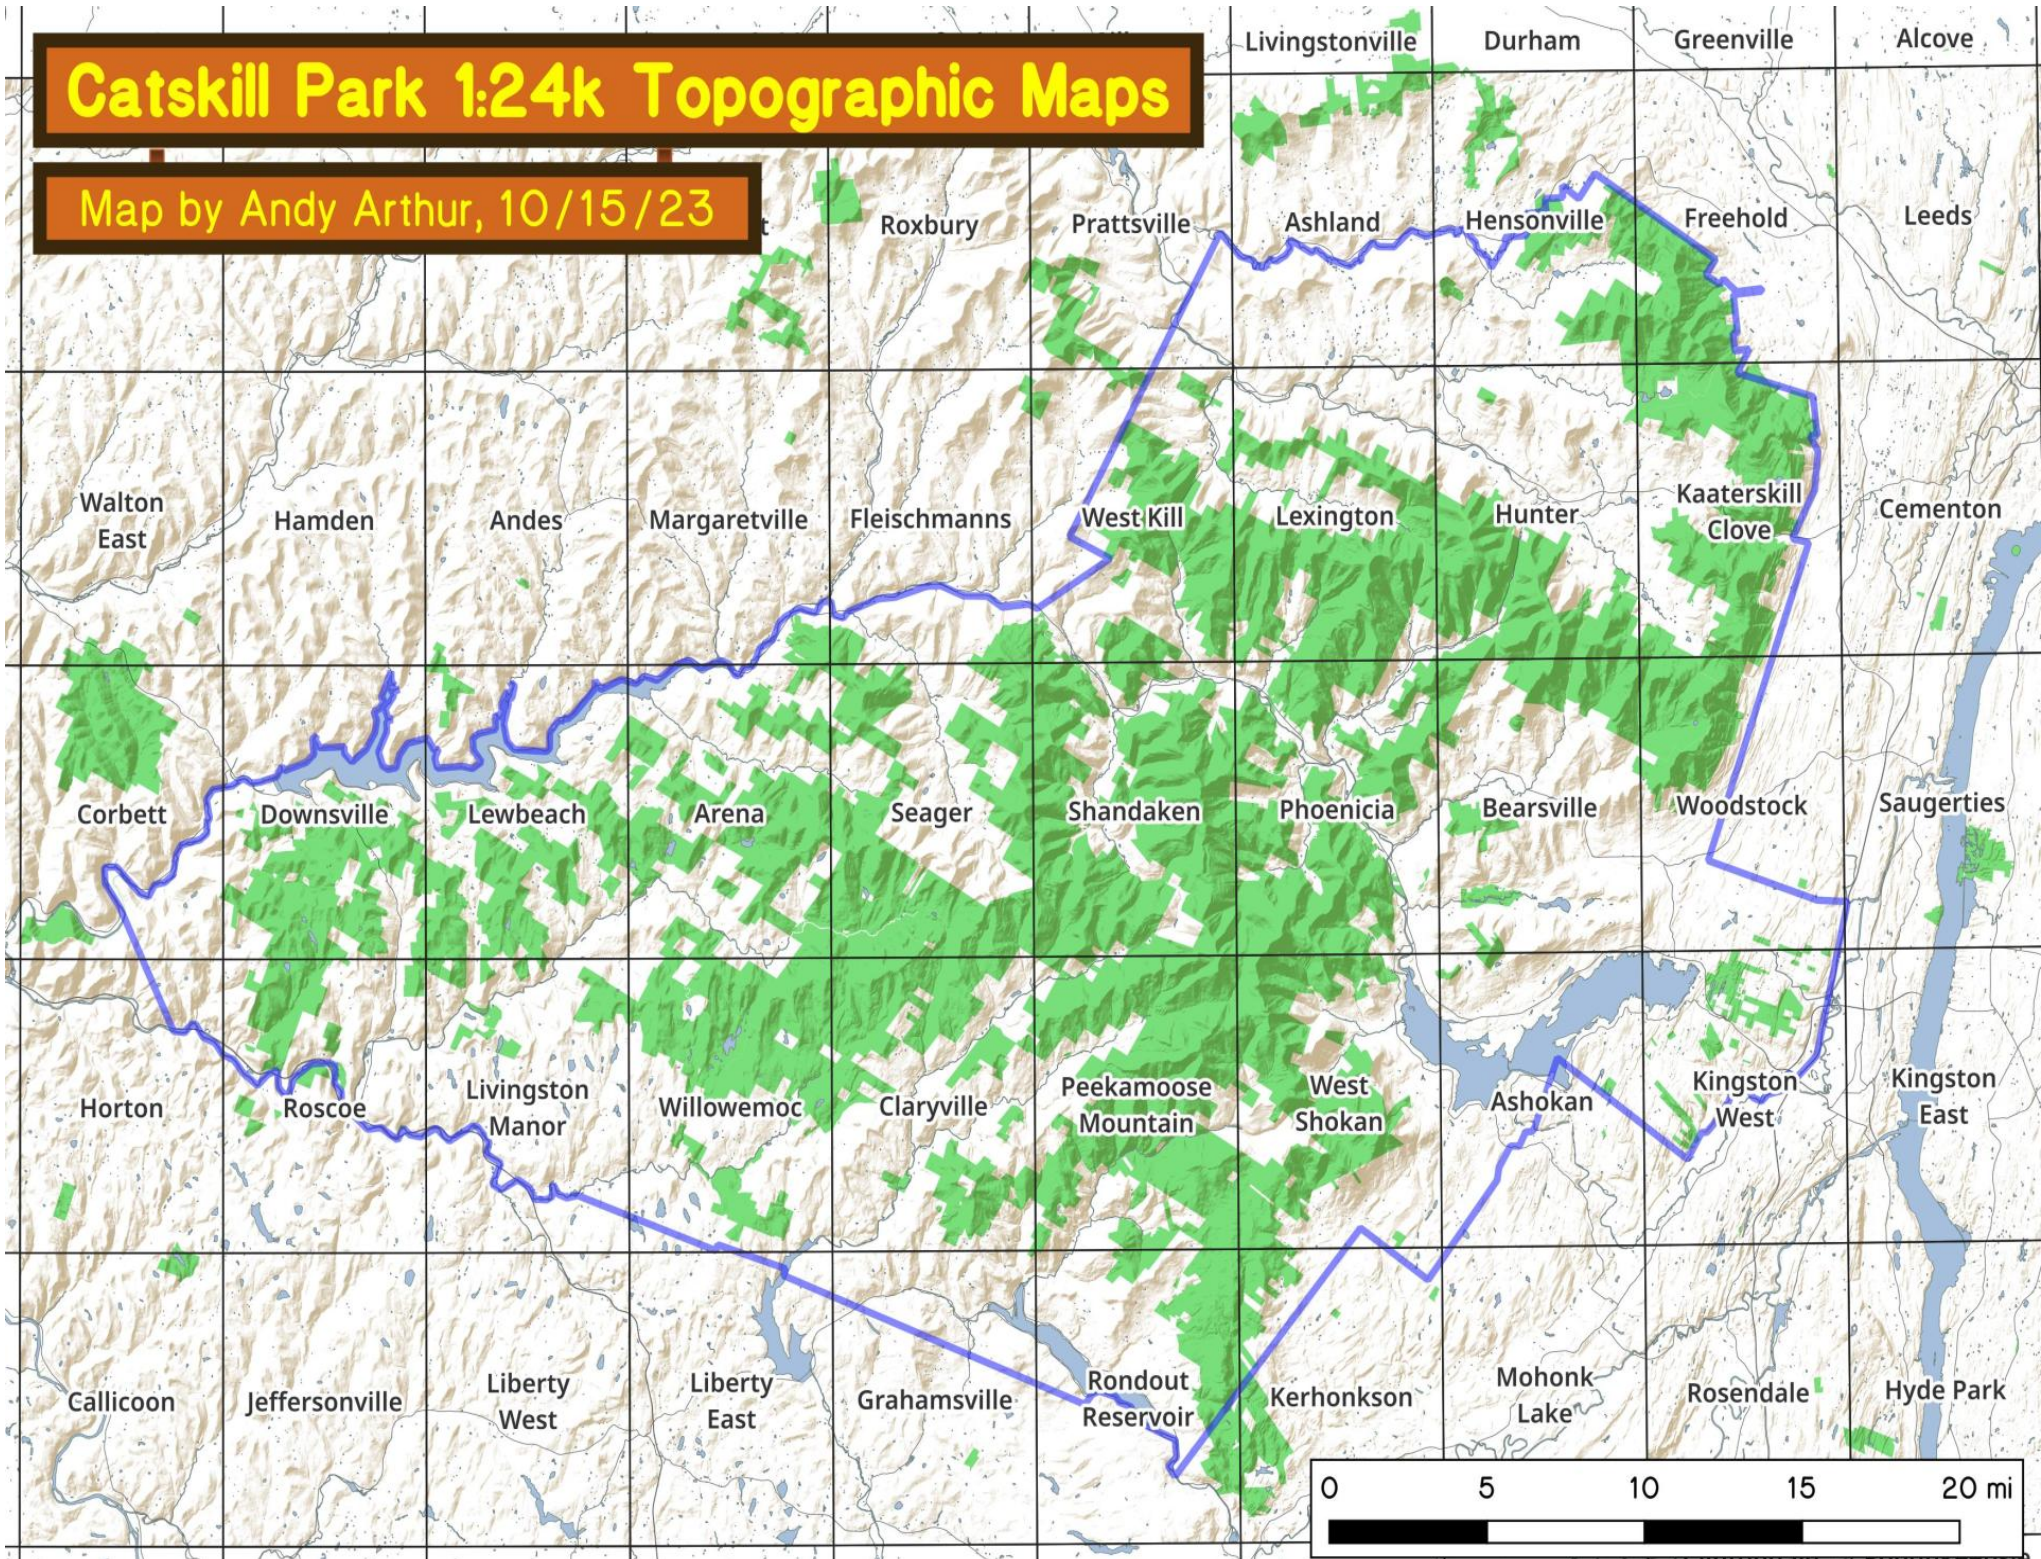

# Catskill Park 1:24k Topographic Maps

Map by Andy Arthur, 10/15/23

# Oak Ridge Multiple Use Area. Undeveloped 96 acres outside of Wawarsing in the southern-eastern Catskill Mountains.

Map created by Andy Arthur on 7/1/2024 in QGIS 3.34.7-Prizren. Contains DEC Trails/Assets, Additional Campsites/Trails by Andy other data ©OpenStreetMap Data, OSM Maintainers. More maps at [andyarthur.org](http://andyarthur.org).