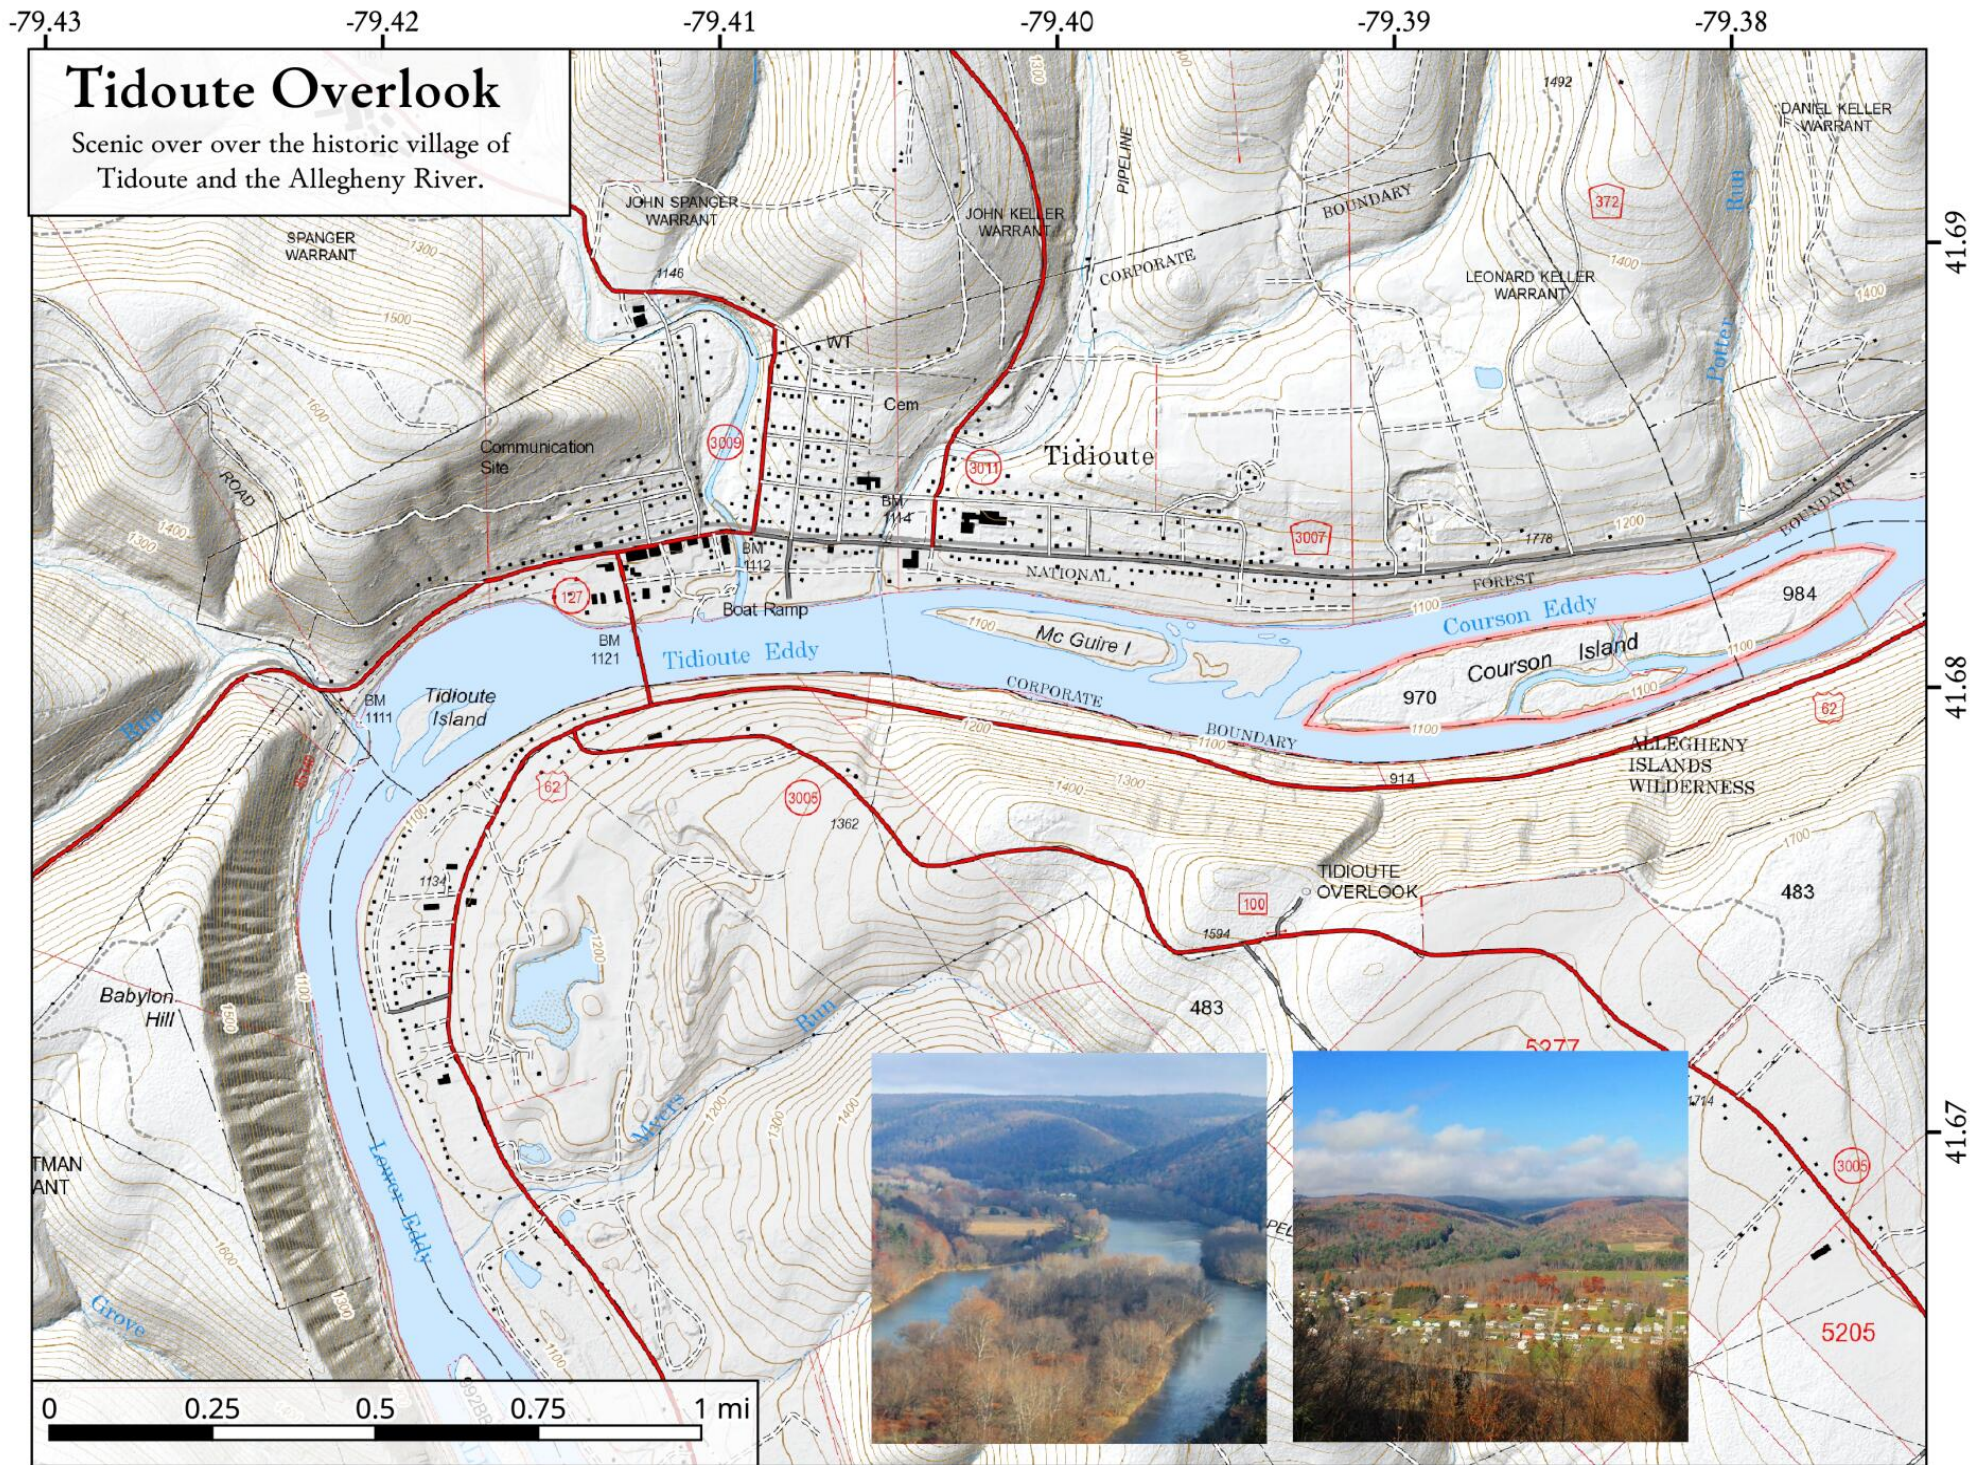

Map created November 22, 2020 by AndyArthur.org in QGIS 3.16.0-Hannover and Python. FSTopo Map, PA DEM Hillshade, Campsites Heads Up Digitized by Andy.

Map created May 19, 2021 by AndyArthur.org in QGIS 3.18.2-Zürich and Python. FSTopo Map, PA DEM Hillshade, Campsites Heads Up Digitized by Andy.

Map created November 19, 2020 by AndyArthur.org in QGIS 3.16.0-Hannover and Python. FSTopo Map, PA DEM Hillshade, Campsites Heads Up Digitized by Andy.

Map created November 19, 2020 by AndyArthur.org in QGIS 3.16.0-Hannover and Python. FS topo Map, PA DEM Hillshade, Campsites Heads Up Digitized by Andy.

Map created November 22, 2020 by AndyArthur.org in QGIS 3.16.0-Hannover and Python. FSTopo Map, PA DEM Hillshade, Campsites Heads Up Digitized by Andy.

Map created November 22, 2020 by AndyArthur.org in QGIS 3.16.0-Hannover and Python. FSTopo Map, PA DEM Hillshade, Campsites Heads Up Digitized by Andy.

Map created November 22, 2020 by AndyArthur.org in QGIS 3.16.0-Hannover and Python. FSTopo Map, PA DEM Hillshade, Campsites Heads Up Digitized by Andy.