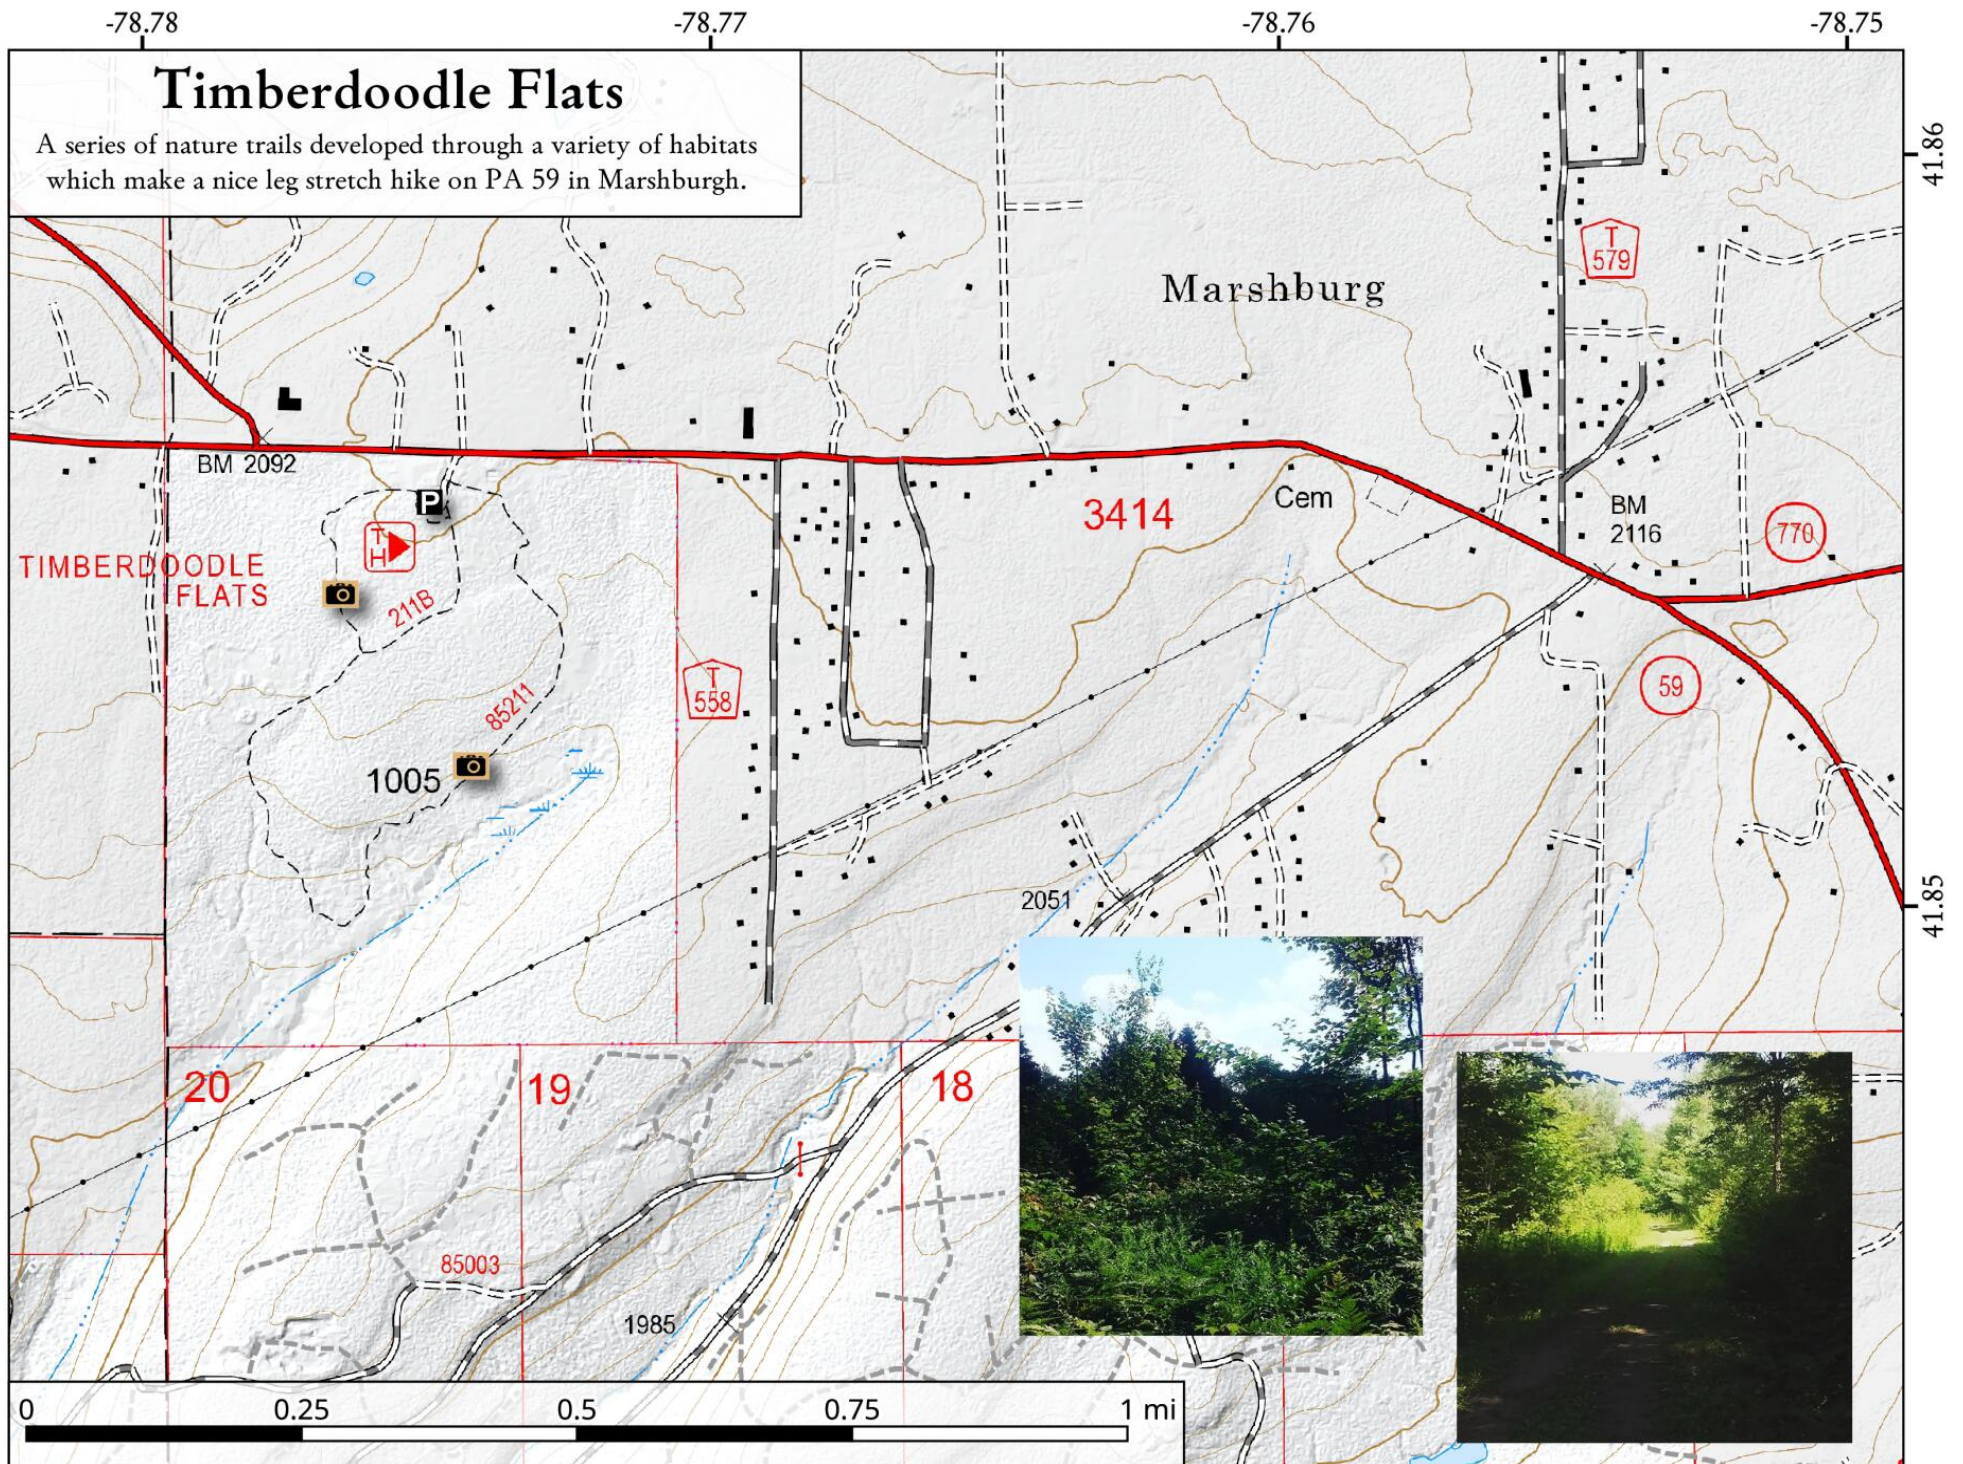

Map created November 19, 2020 by AndyArthur.org in QGIS 3.16.0-Hannover and Python. FSTopo Map, PA DEM Hillshade, Campsites Heads Up Digitized by Andy.

Map created November 19, 2020 by AndyArthur.org in QGIS 3.16.0-Hannover and Python. FS topo Map, PA DEM Hillshade, Campsites Heads Up Digitized by Andy.

Map created November 22, 2020 by AndyArthur.org in QGIS 3.16.0-Hannover and Python. FSTopo Map, PA DEM Hillshade, Campsites Heads Up Digitized by Andy.

Map created November 22, 2020 by AndyArthur.org in QGIS 3.16.0-Hannover and Python. FSTopo Map, PA DEM Hillshade, Campsites Heads Up Digitized by Andy.

Map created November 22, 2020 by AndyArthur.org in QGIS 3.16.0-Hannover and Python. FSTopo Map, PA DEM Hillshade, Campsites Heads Up Digitized by Andy.