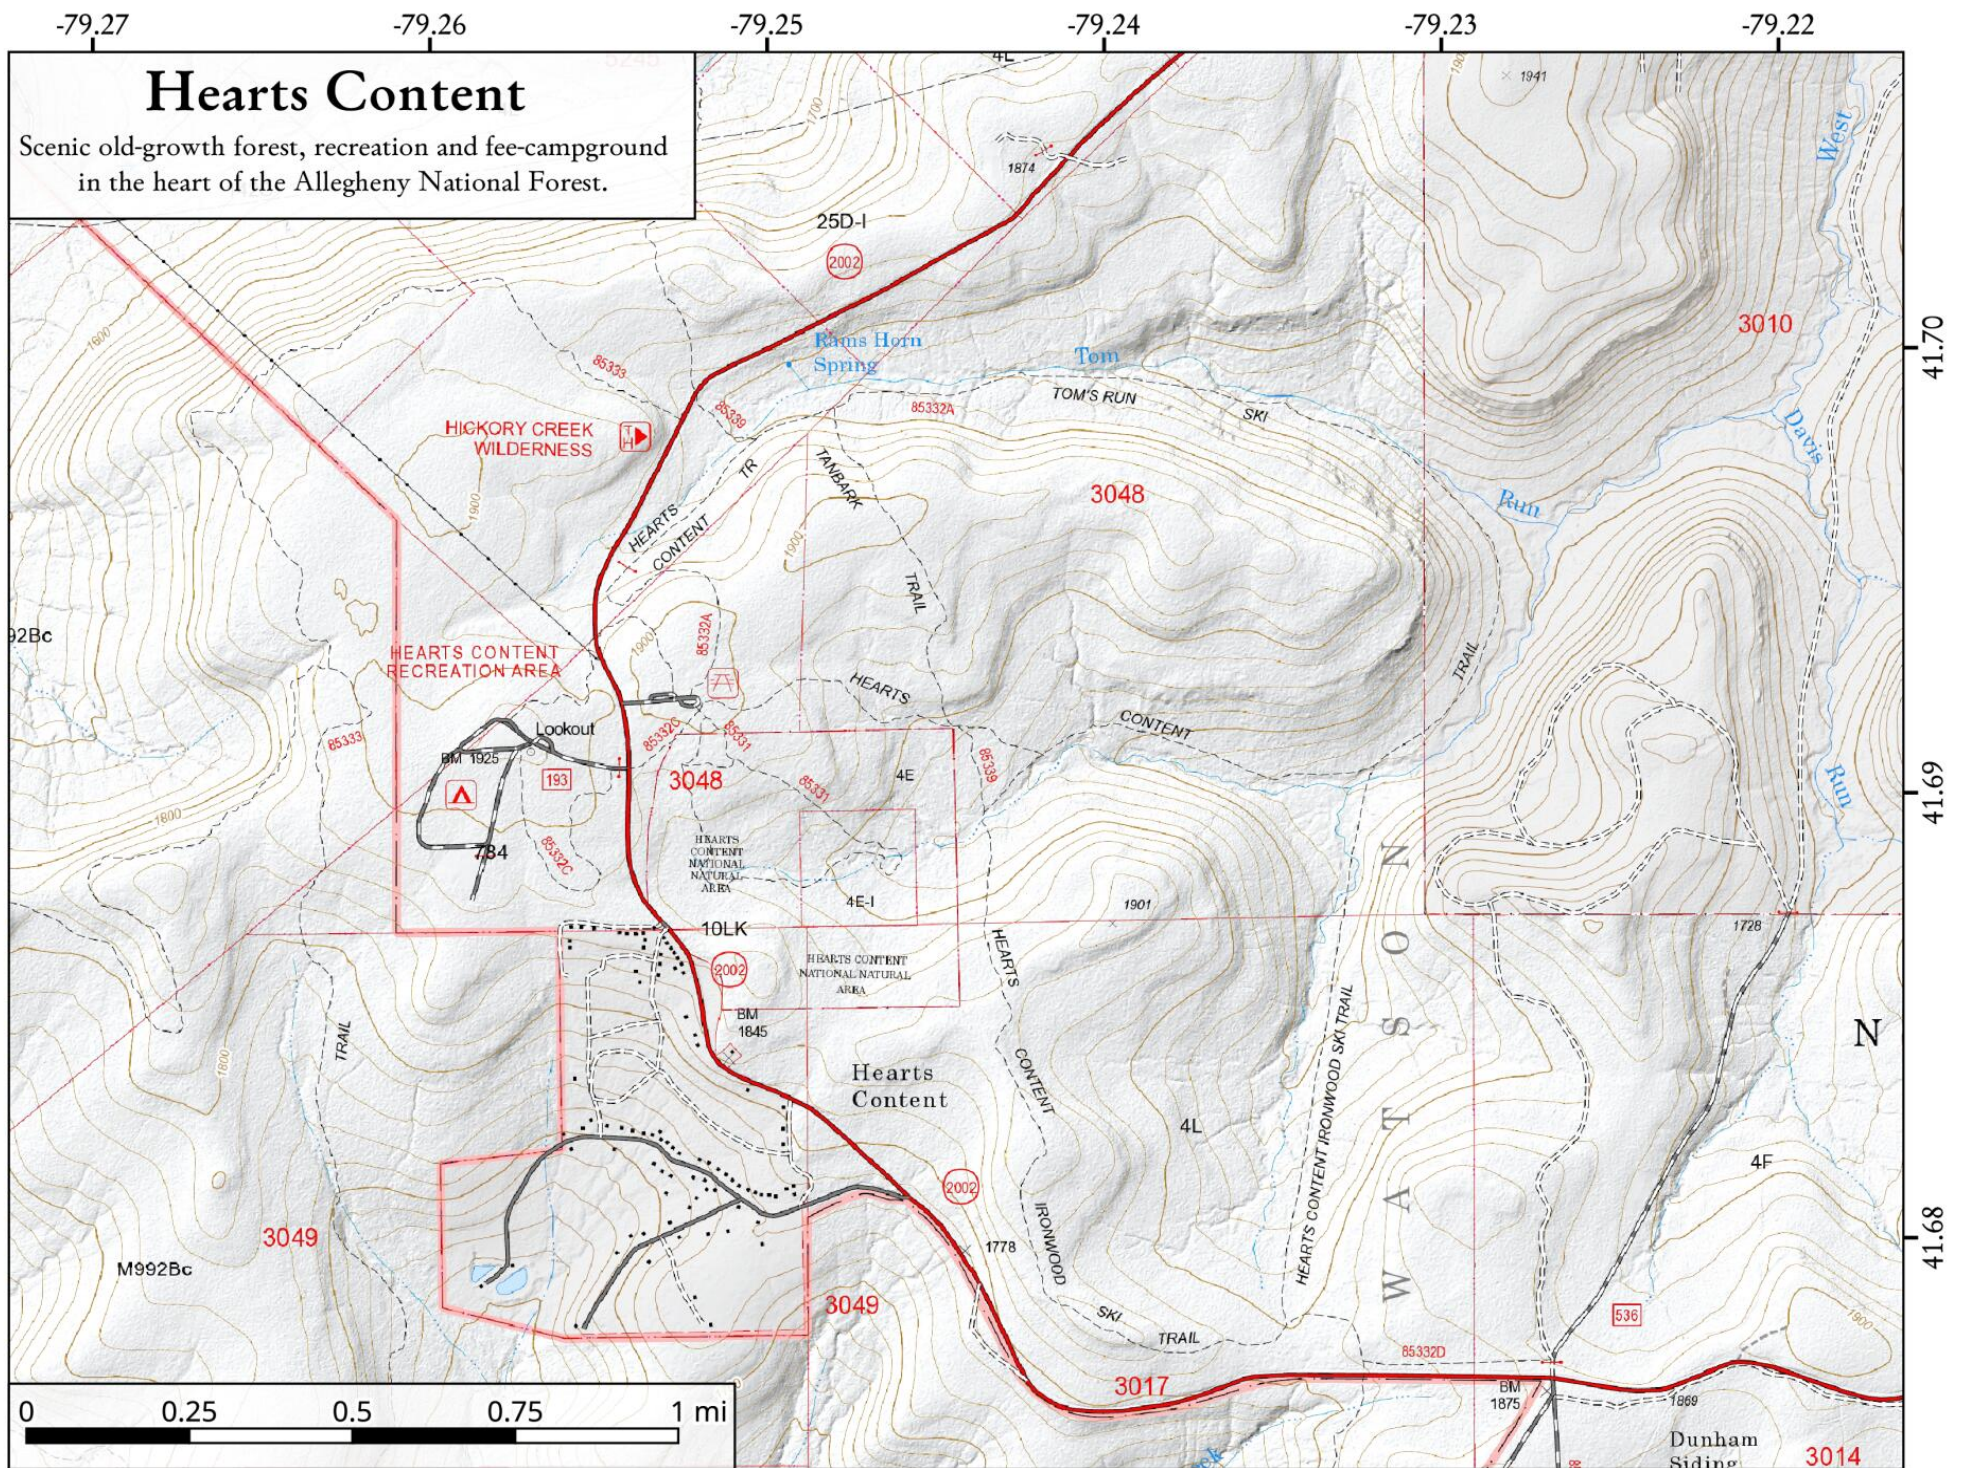

Map created November 22, 2020 by AndyArthur.org in QGIS 3.16.0-Hannover and Python. FSTopo Map, PA DEM Hillshade, Campsites Heads Up Digitized by Andy.

Map created May 19, 2021 by AndyArthur.org in QGIS 3.18.2-Zürich and Python. FSTopo Map, PA DEM Hillshade, Campsites Heads Up Digitized by Andy.

Map created November 19, 2020 by AndyArthur.org in QGIS 3.16.0-Hannover and Python. FSTopo Map, PA DEM Hillshade, Campsites Heads Up Digitized by Andy.

Map created November 19, 2020 by AndyArthur.org in QGIS 3.16.0-Hannover and Python. FS topo Map, PA DEM Hillshade, Campsites Heads Up Digitized by Andy.

Map created November 22, 2020 by AndyArthur.org in QGIS 3.16.0-Hannover and Python. FSTopo Map, PA DEM Hillshade, Campsites Heads Up Digitized by Andy.

Map created November 22, 2020 by AndyArthur.org in QGIS 3.16.0-Hannover and Python. FSTopo Map, PA DEM Hillshade, Campsites Heads Up Digitized by Andy.

Map created November 22, 2020 by AndyArthur.org in QGIS 3.16.0-Hannover and Python. FSTopo Map, PA DEM Hillshade, Campsites Heads Up Digitized by Andy.