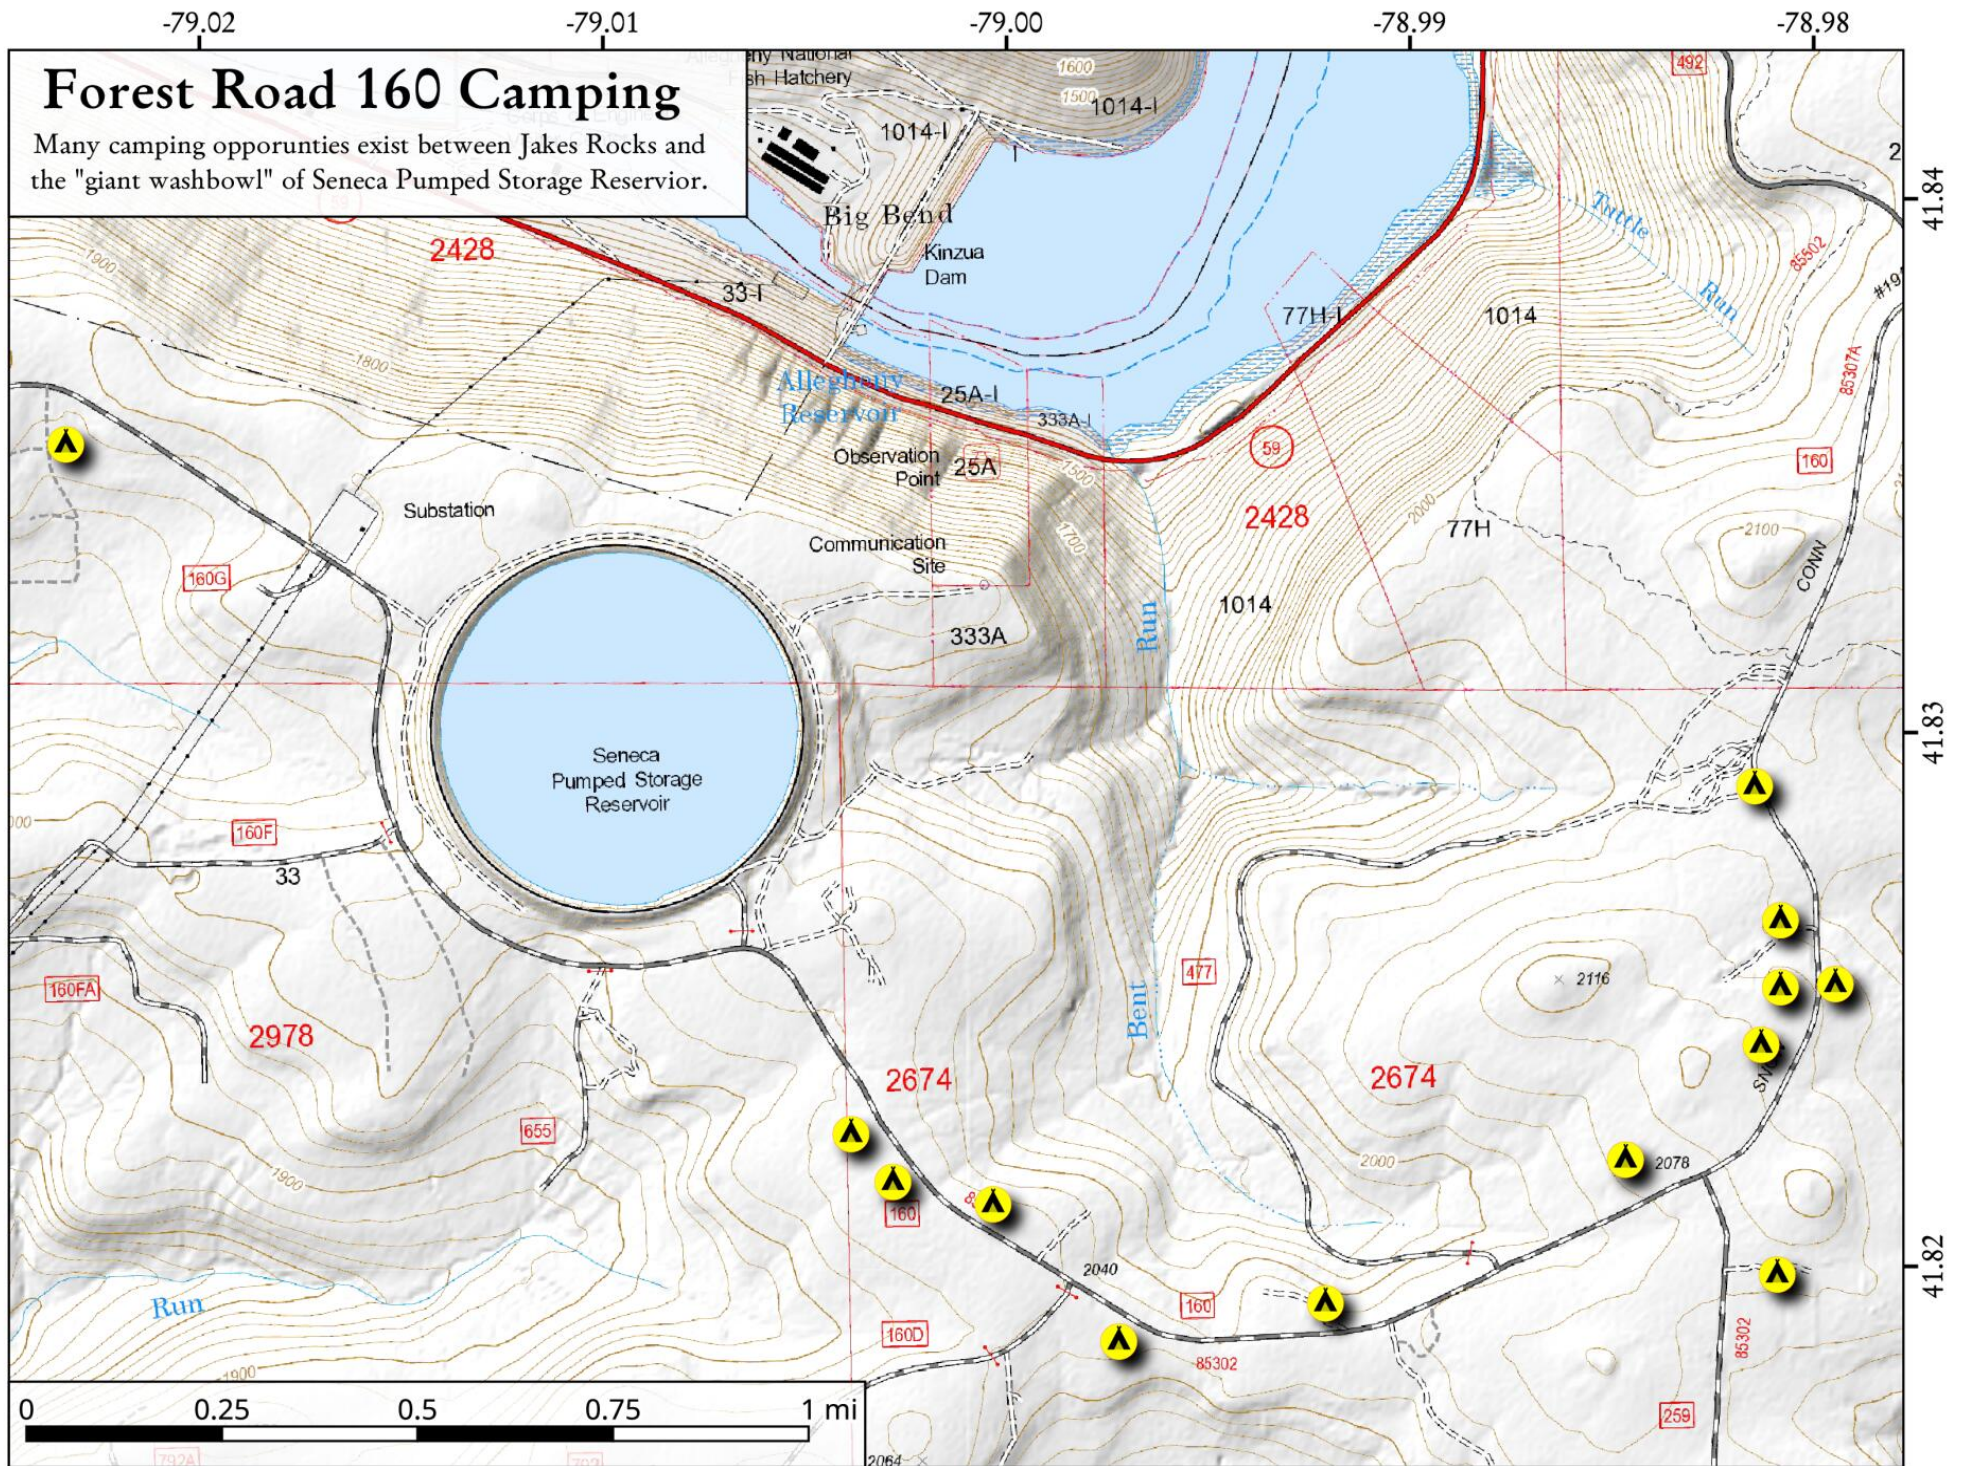

Map created November 22, 2020 by AndyArthur.org in QGIS 3.16.0-Hannover and Python. FSTopo Map, PA DEM Hillshade, Campsites Heads Up Digitized by Andy.

Map created May 19, 2021 by AndyArthur.org in QGIS 3.18.2-Zürich and Python. FSTopo Map, PA DEM Hillshade, Campsites Heads Up Digitized by Andy.

Map created November 19, 2020 by AndyArthur.org in QGIS 3.16.0-Hannover and Python. FSTopo Map, PA DEM Hillshade, Campsites Heads Up Digitized by Andy.

Map created November 19, 2020 by AndyArthur.org in QGIS 3.16.0-Hannover and Python. FS topo Map, PA DEM Hillshade, Campsites Heads Up Digitized by Andy.

Map created November 22, 2020 by AndyArthur.org in QGIS 3.16.0-Hannover and Python. FSTopo Map, PA DEM Hillshade, Campsites Heads Up Digitized by Andy.

Map created November 22, 2020 by AndyArthur.org in QGIS 3.16.0-Hannover and Python. FSTopo Map, PA DEM Hillshade, Campsites Heads Up Digitized by Andy.

Map created November 22, 2020 by AndyArthur.org in QGIS 3.16.0-Hannover and Python. FSTopo Map, PA DEM Hillshade, Campsites Heads Up Digitized by Andy.