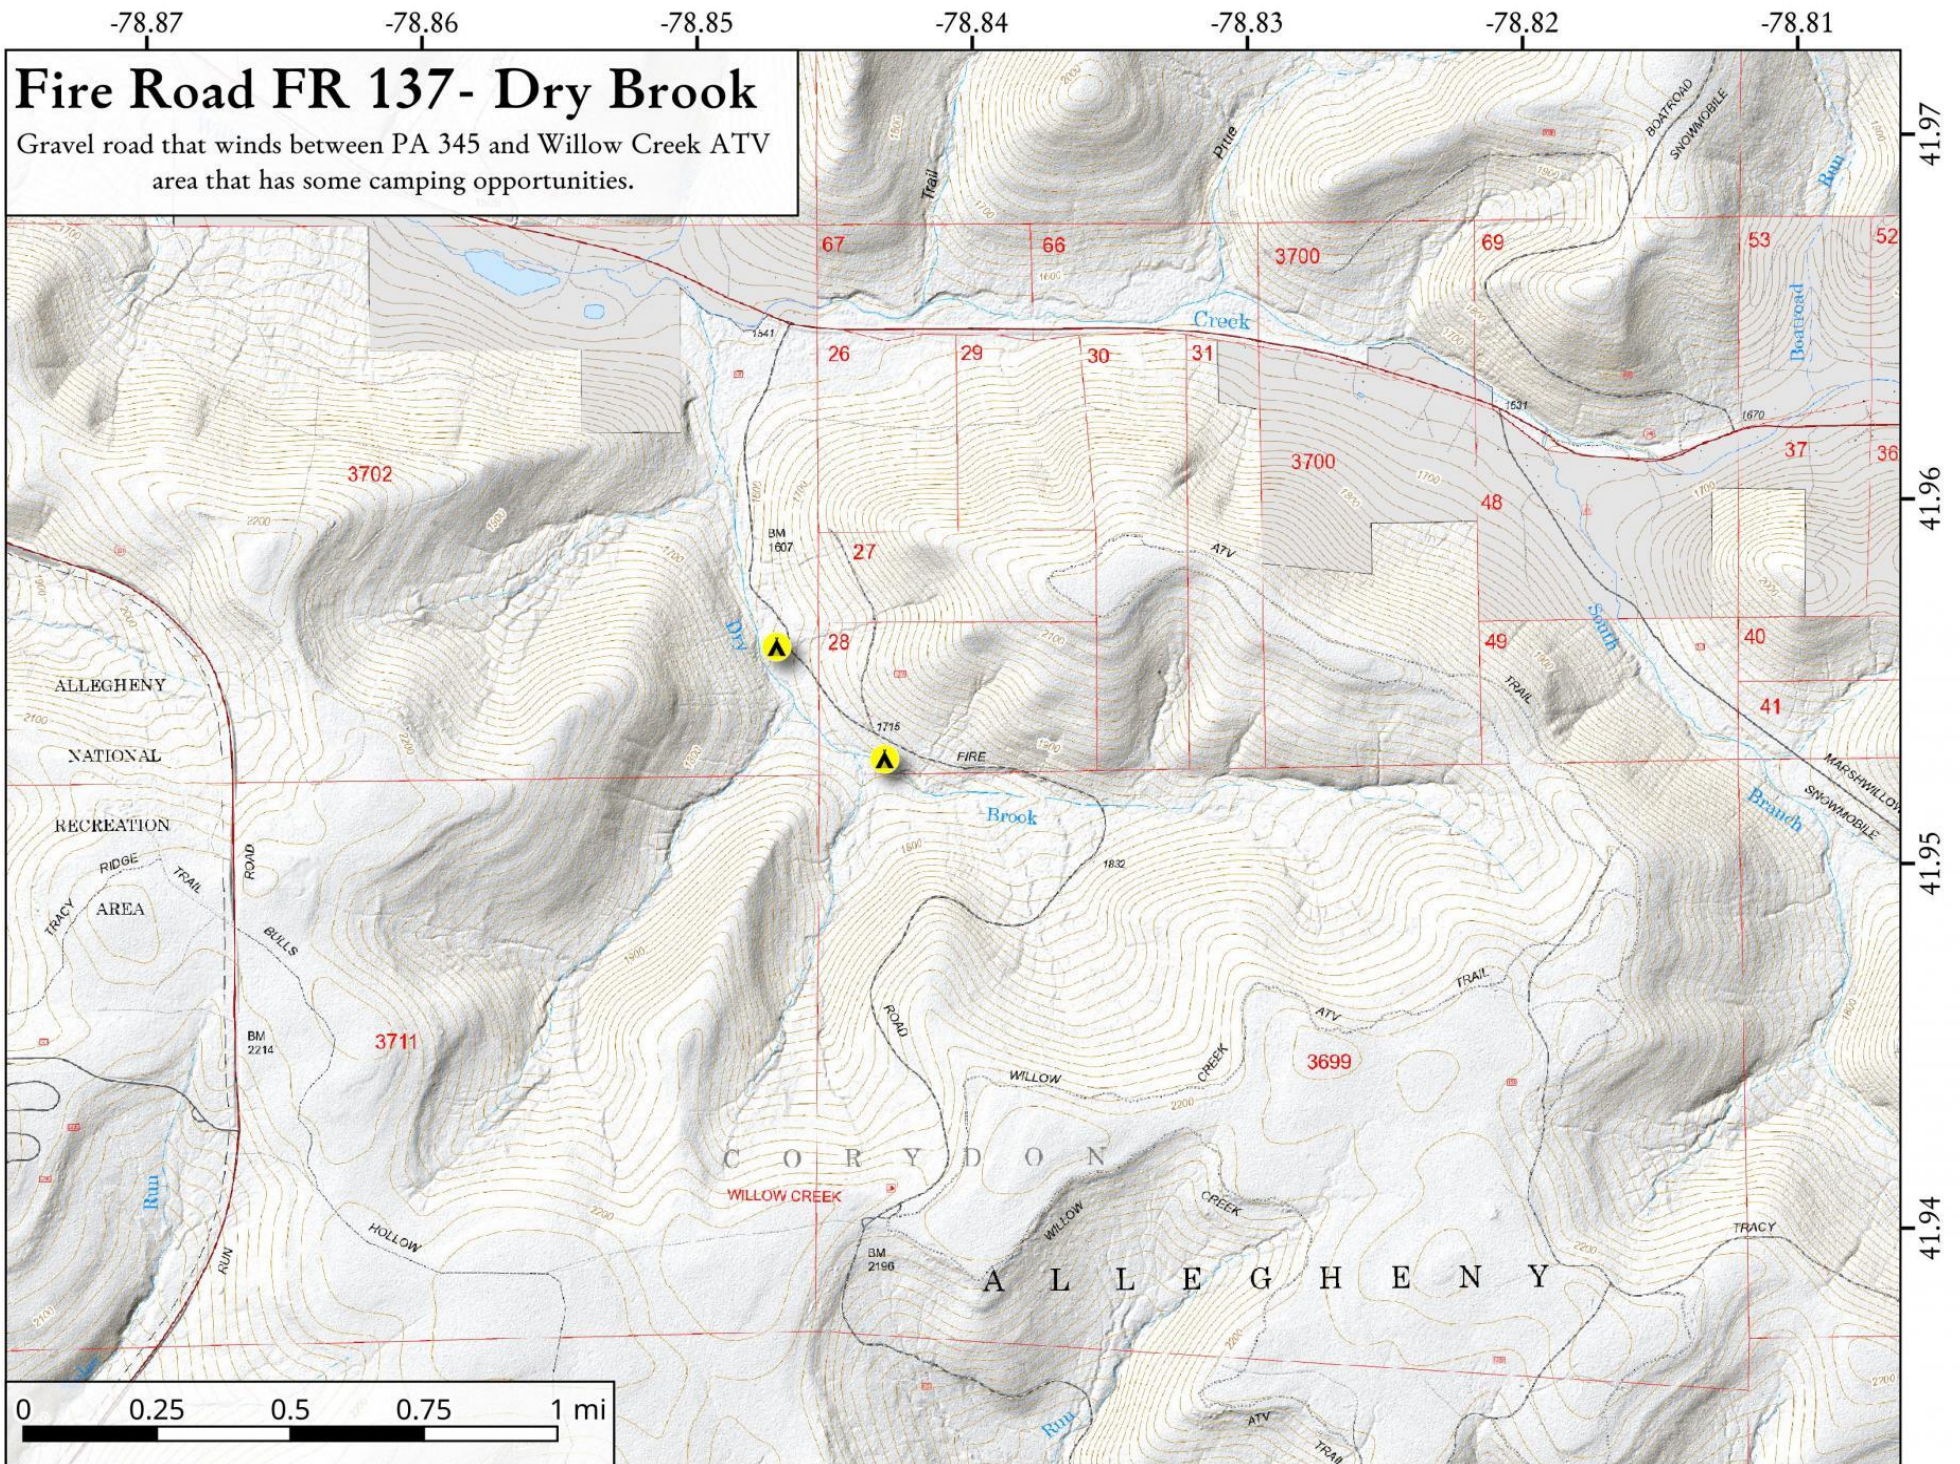

Map created November 22, 2020 by AndyArthur.org in QGIS 3.16.0-Hannover and Python. FSTopo Map, PA DEM Hillshade, Campsites Heads Up Digitized by Andy.

Map created May 19, 2021 by AndyArthur.org in QGIS 3.18.2-Zürich and Python. FSTopo Map, PA DEM Hillshade, Campsites Heads Up Digitized by Andy.

Map created November 19, 2020 by AndyArthur.org in QGIS 3.16.0-Hannover and Python. FSTopo Map, PA DEM Hillshade, Campsites Heads Up Digitized by Andy.

Map created November 19, 2020 by AndyArthur.org in QGIS 3.16.0-Hannover and Python. FS topo Map, PA DEM Hillshade, Campsites Heads Up Digitized by Andy.

Map created November 22, 2020 by AndyArthur.org in QGIS 3.16.0-Hannover and Python. FSTopo Map, PA DEM Hillshade, Campsites Heads Up Digitized by Andy.

Map created November 22, 2020 by AndyArthur.org in QGIS 3.16.0-Hannover and Python. FSTopo Map, PA DEM Hillshade, Campsites Heads Up Digitized by Andy.

Map created November 22, 2020 by AndyArthur.org in QGIS 3.16.0-Hannover and Python. FSTopo Map, PA DEM Hillshade, Campsites Heads Up Digitized by Andy.