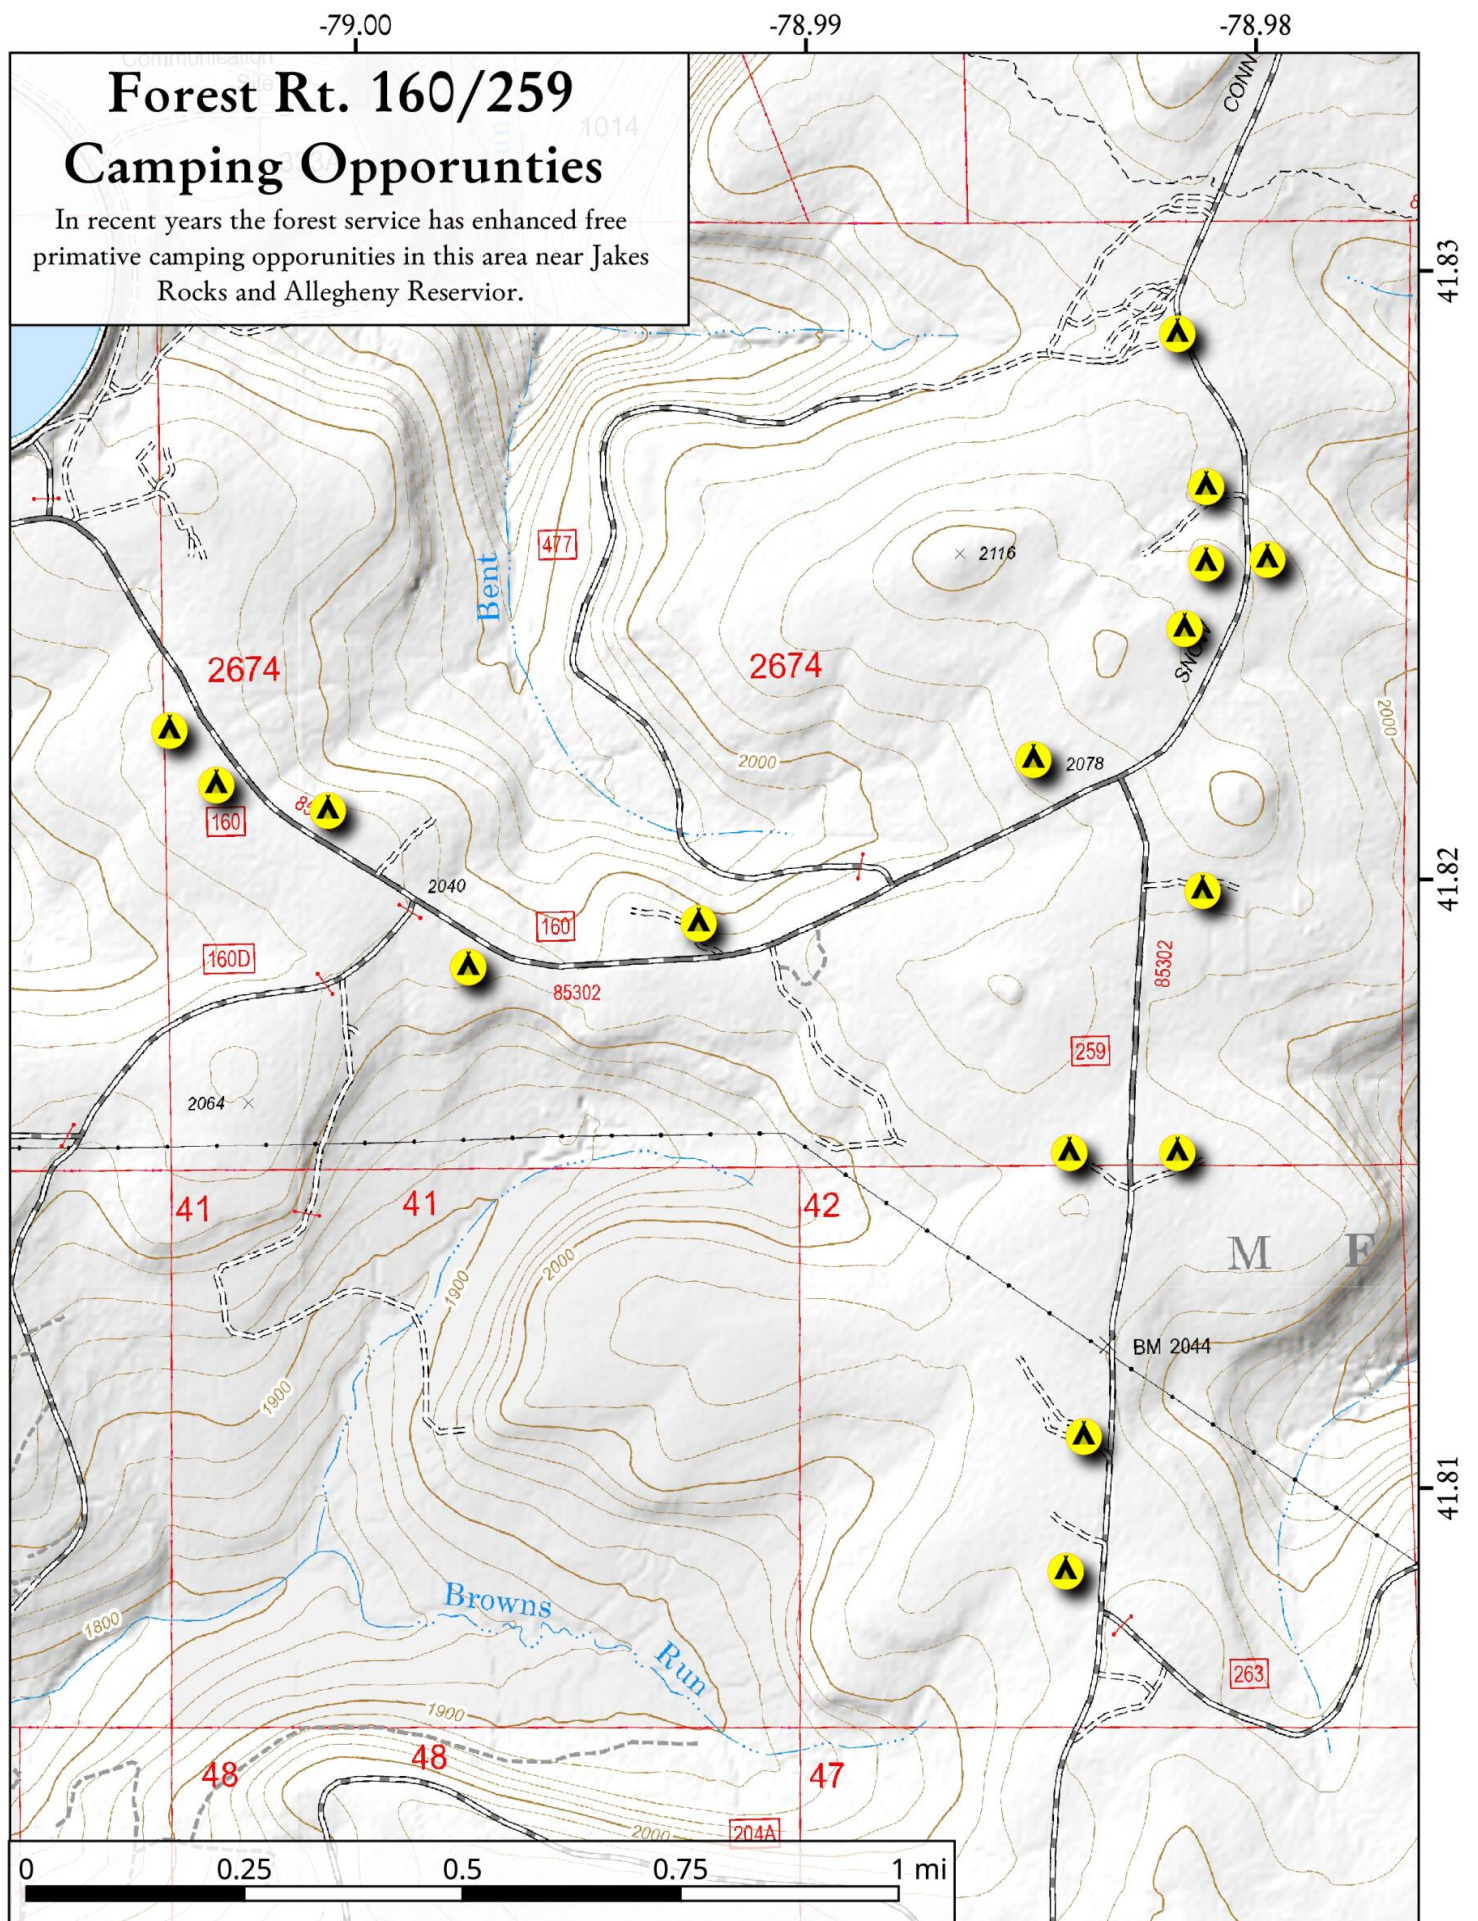

Map created November 22, 2020 by AndyArthur.org in QGIS 3.16.0-Hannover and Python. FSTopo Map, PA DEM Hillshade, Campsites Heads Up Digitized by Andy.

Map created May 19, 2021 by AndyArthur.org in QGIS 3.18.2-Zürich and Python. FSTopo Map, PA DEM Hillshade, Campsites Heads Up Digitized by Andy.

Map created November 19, 2020 by AndyArthur.org in QGIS 3.16.0-Hannover and Python. FSTopo Map, PA DEM Hillshade, Campsites Heads Up Digitized by Andy.

Map created November 19, 2020 by AndyArthur.org in QGIS 3.16.0-Hannover and Python. FS topo Map, PA DEM Hillshade, Campsites Heads Up Digitized by Andy.

Map created November 22, 2020 by AndyArthur.org in QGIS 3.16.0-Hannover and Python. FSTopo Map, PA DEM Hillshade, Campsites Heads Up Digitized by Andy.

Map created November 22, 2020 by AndyArthur.org in QGIS 3.16.0-Hannover and Python. FSTopo Map, PA DEM Hillshade, Campsites Heads Up Digitized by Andy.

Map created November 22, 2020 by AndyArthur.org in QGIS 3.16.0-Hannover and Python. FSTopo Map, PA DEM Hillshade, Campsites Heads Up Digitized by Andy.