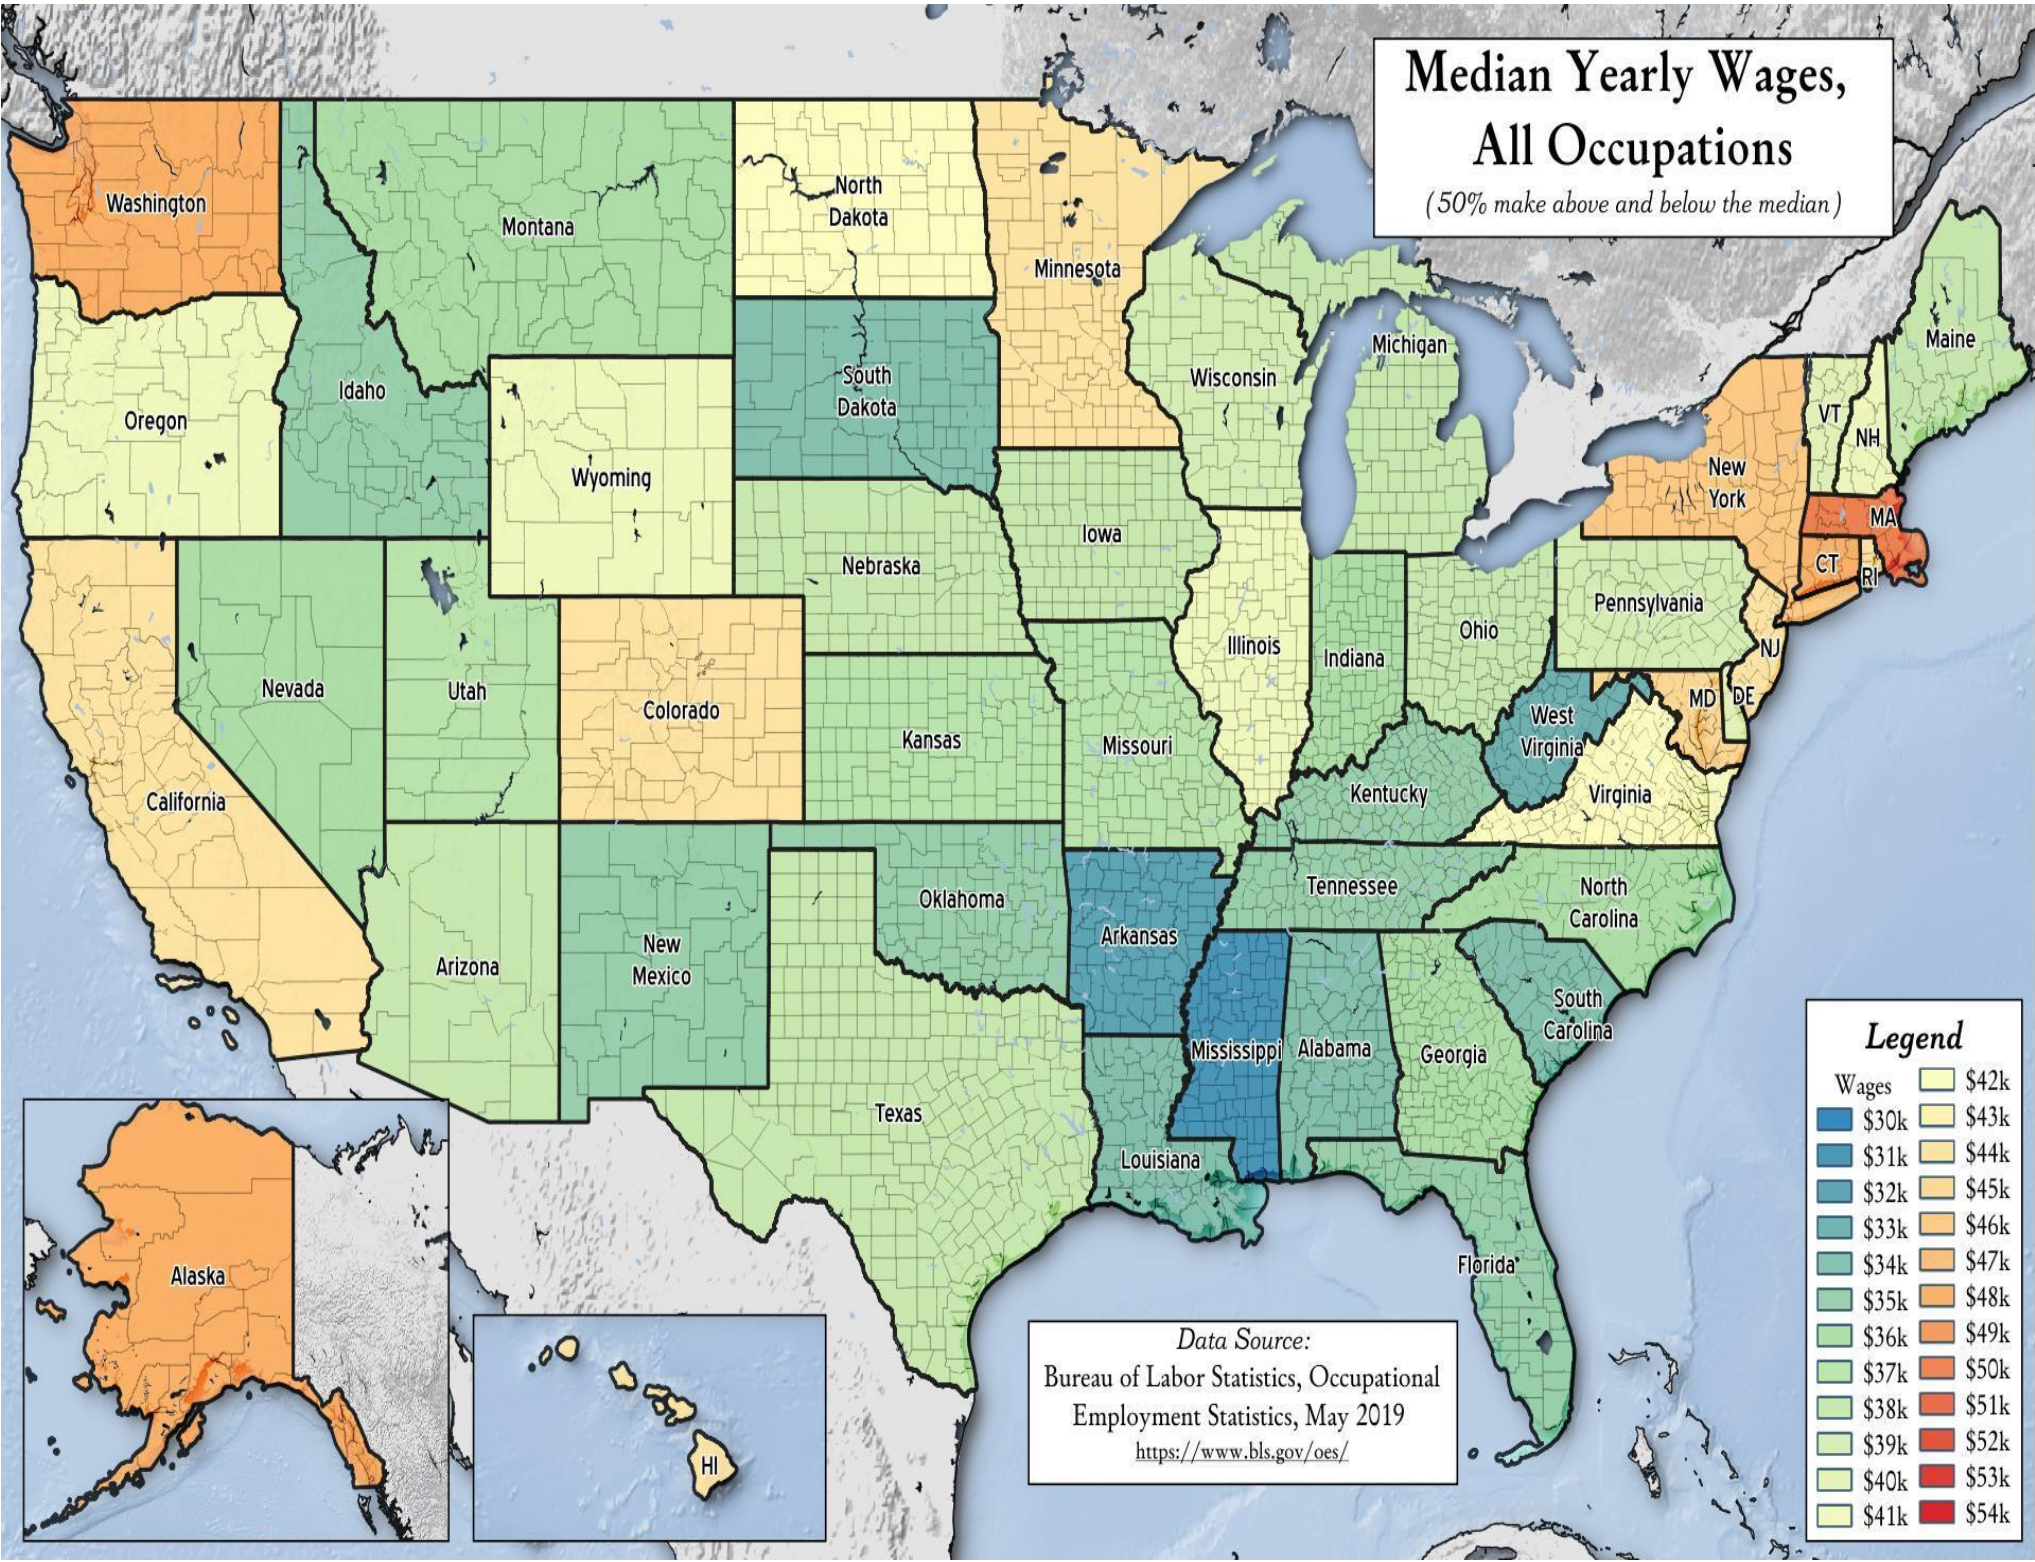

Median Yearly Wages, All Occupations

(50% make above and below the median)

Legend

Wages	Color
\$42k	Light Yellow
\$43k	Yellow
\$44k	Light Orange
\$45k	Orange
\$46k	Dark Orange
\$47k	Red-Orange
\$48k	Red
\$49k	Dark Red
\$50k	Very Dark Red
\$51k	Dark Red
\$52k	Dark Red
\$53k	Dark Red
\$54k	Dark Red