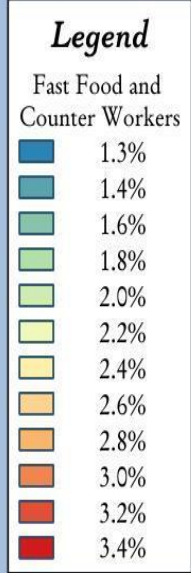

Percent of Employment as Fast Food Counter Workers

(Metropolitan regions, with state averages outside of metropolitan regions)

Data Source:
Bureau of Labor Statistics, Occupational
Employment Statistics, May 2019
<https://www.bls.gov/oes/>