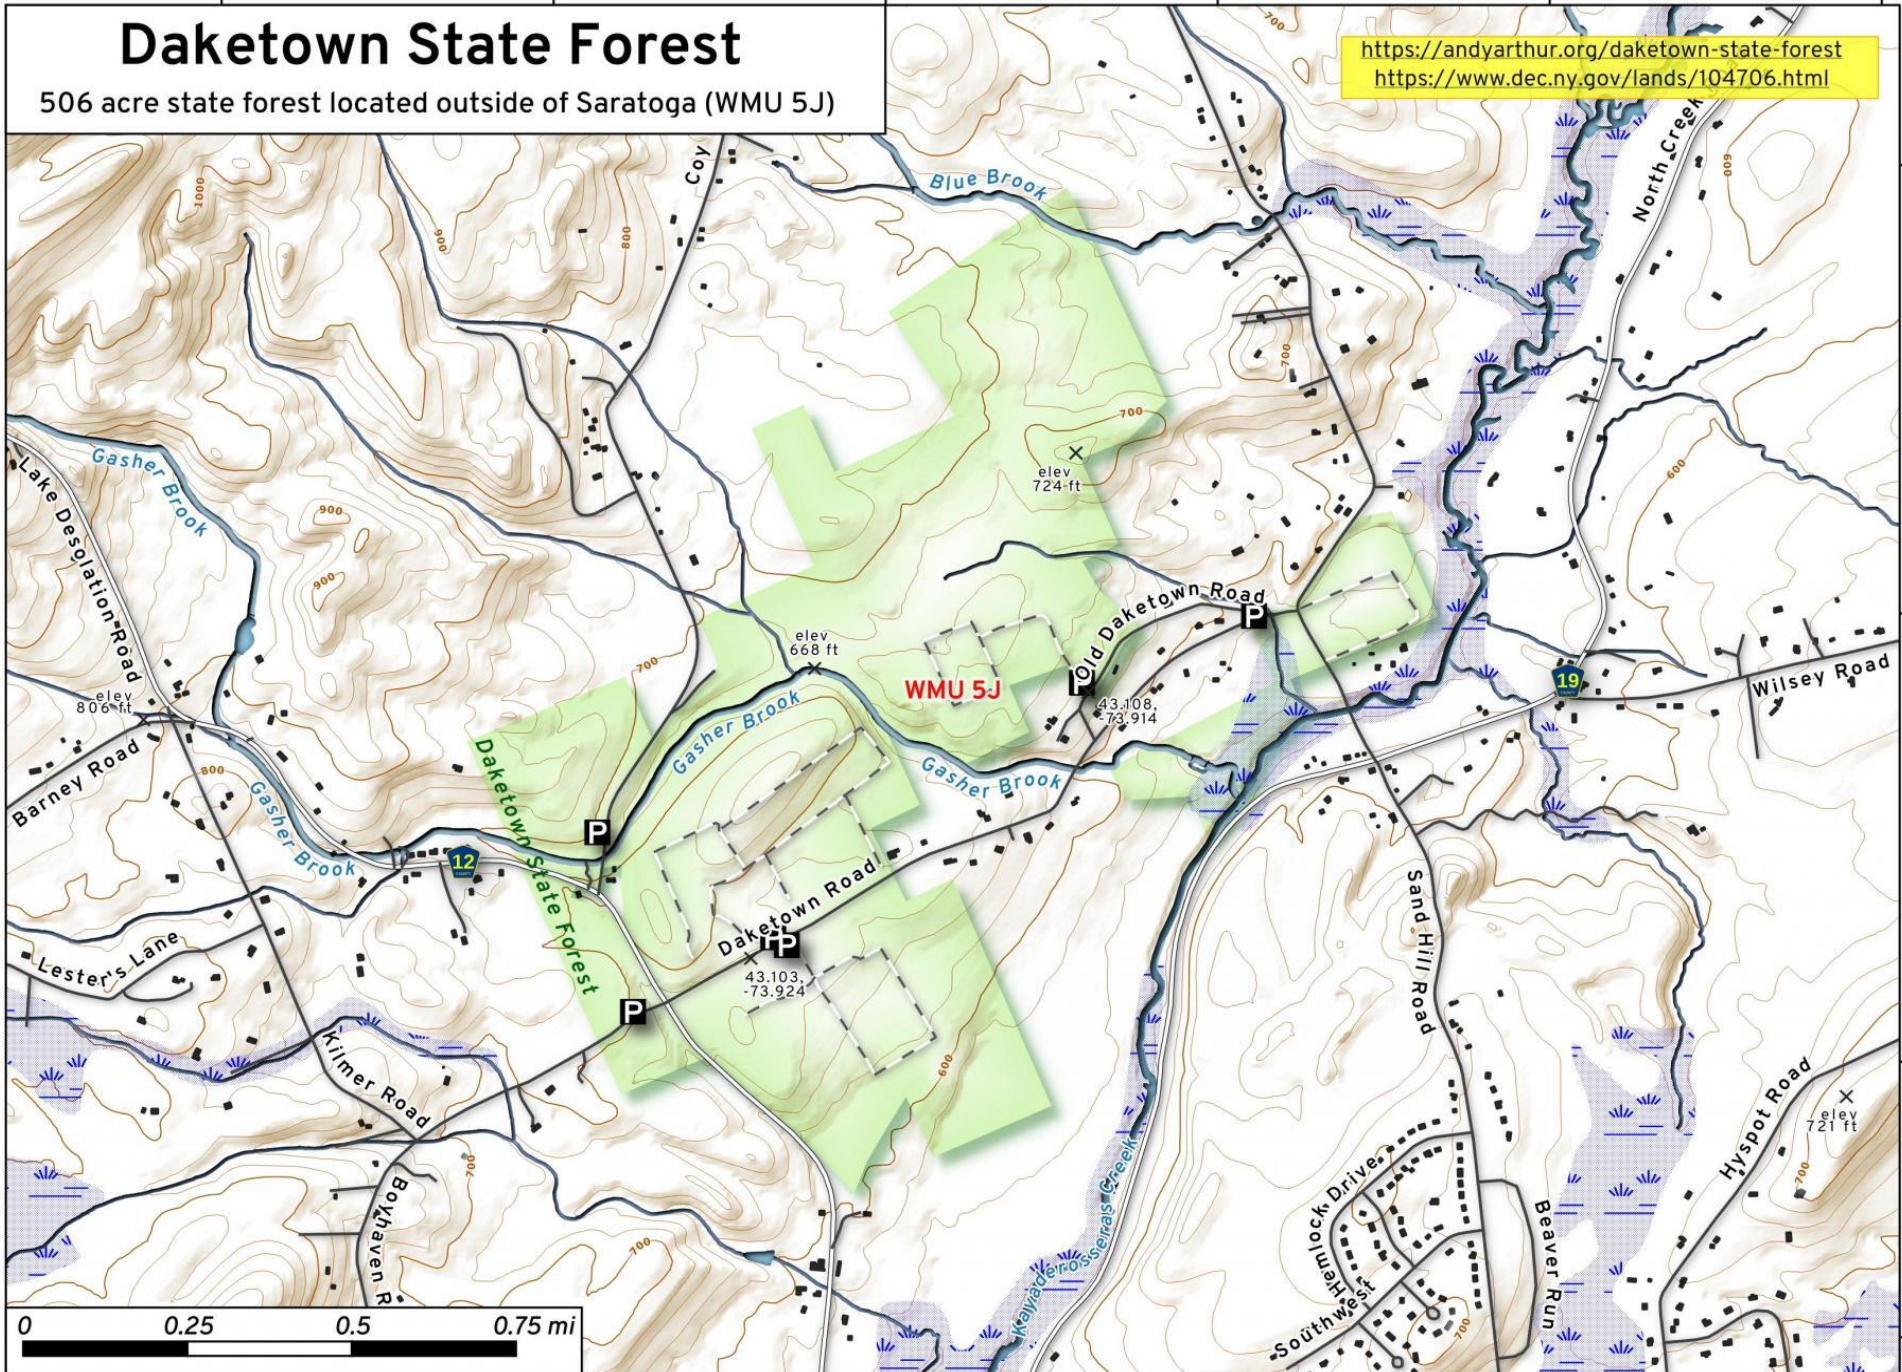

-73.94

-73.93

-73.92

-73.91

-73.90

-73.89

Daketown State Forest

506 acre state forest located outside of Saratoga (WMU 5J)

<https://andyarthur.org/daketown-state-forest>
<https://www.dec.ny.gov/lands/104706.html>

Daketown State Forest Map, February 7, 2021 by AndyArthur.org in QGIS 3.16.3-Hannover and Python. Street Map is Copyright © OpenStreetMap contributors, CC BY-SA. NYSDEC Data: LiDAR/DEM, Borders, ADK Wetlands, Trails, Assets. True North. 1 inch = 0.3 miles. Projection: NAD83 / UTM zone 18N. Coordinates: 0.01° latitude-longitude (WGS84). Contours are 20 feet. Map is centered on 43.1086, -73.9183.