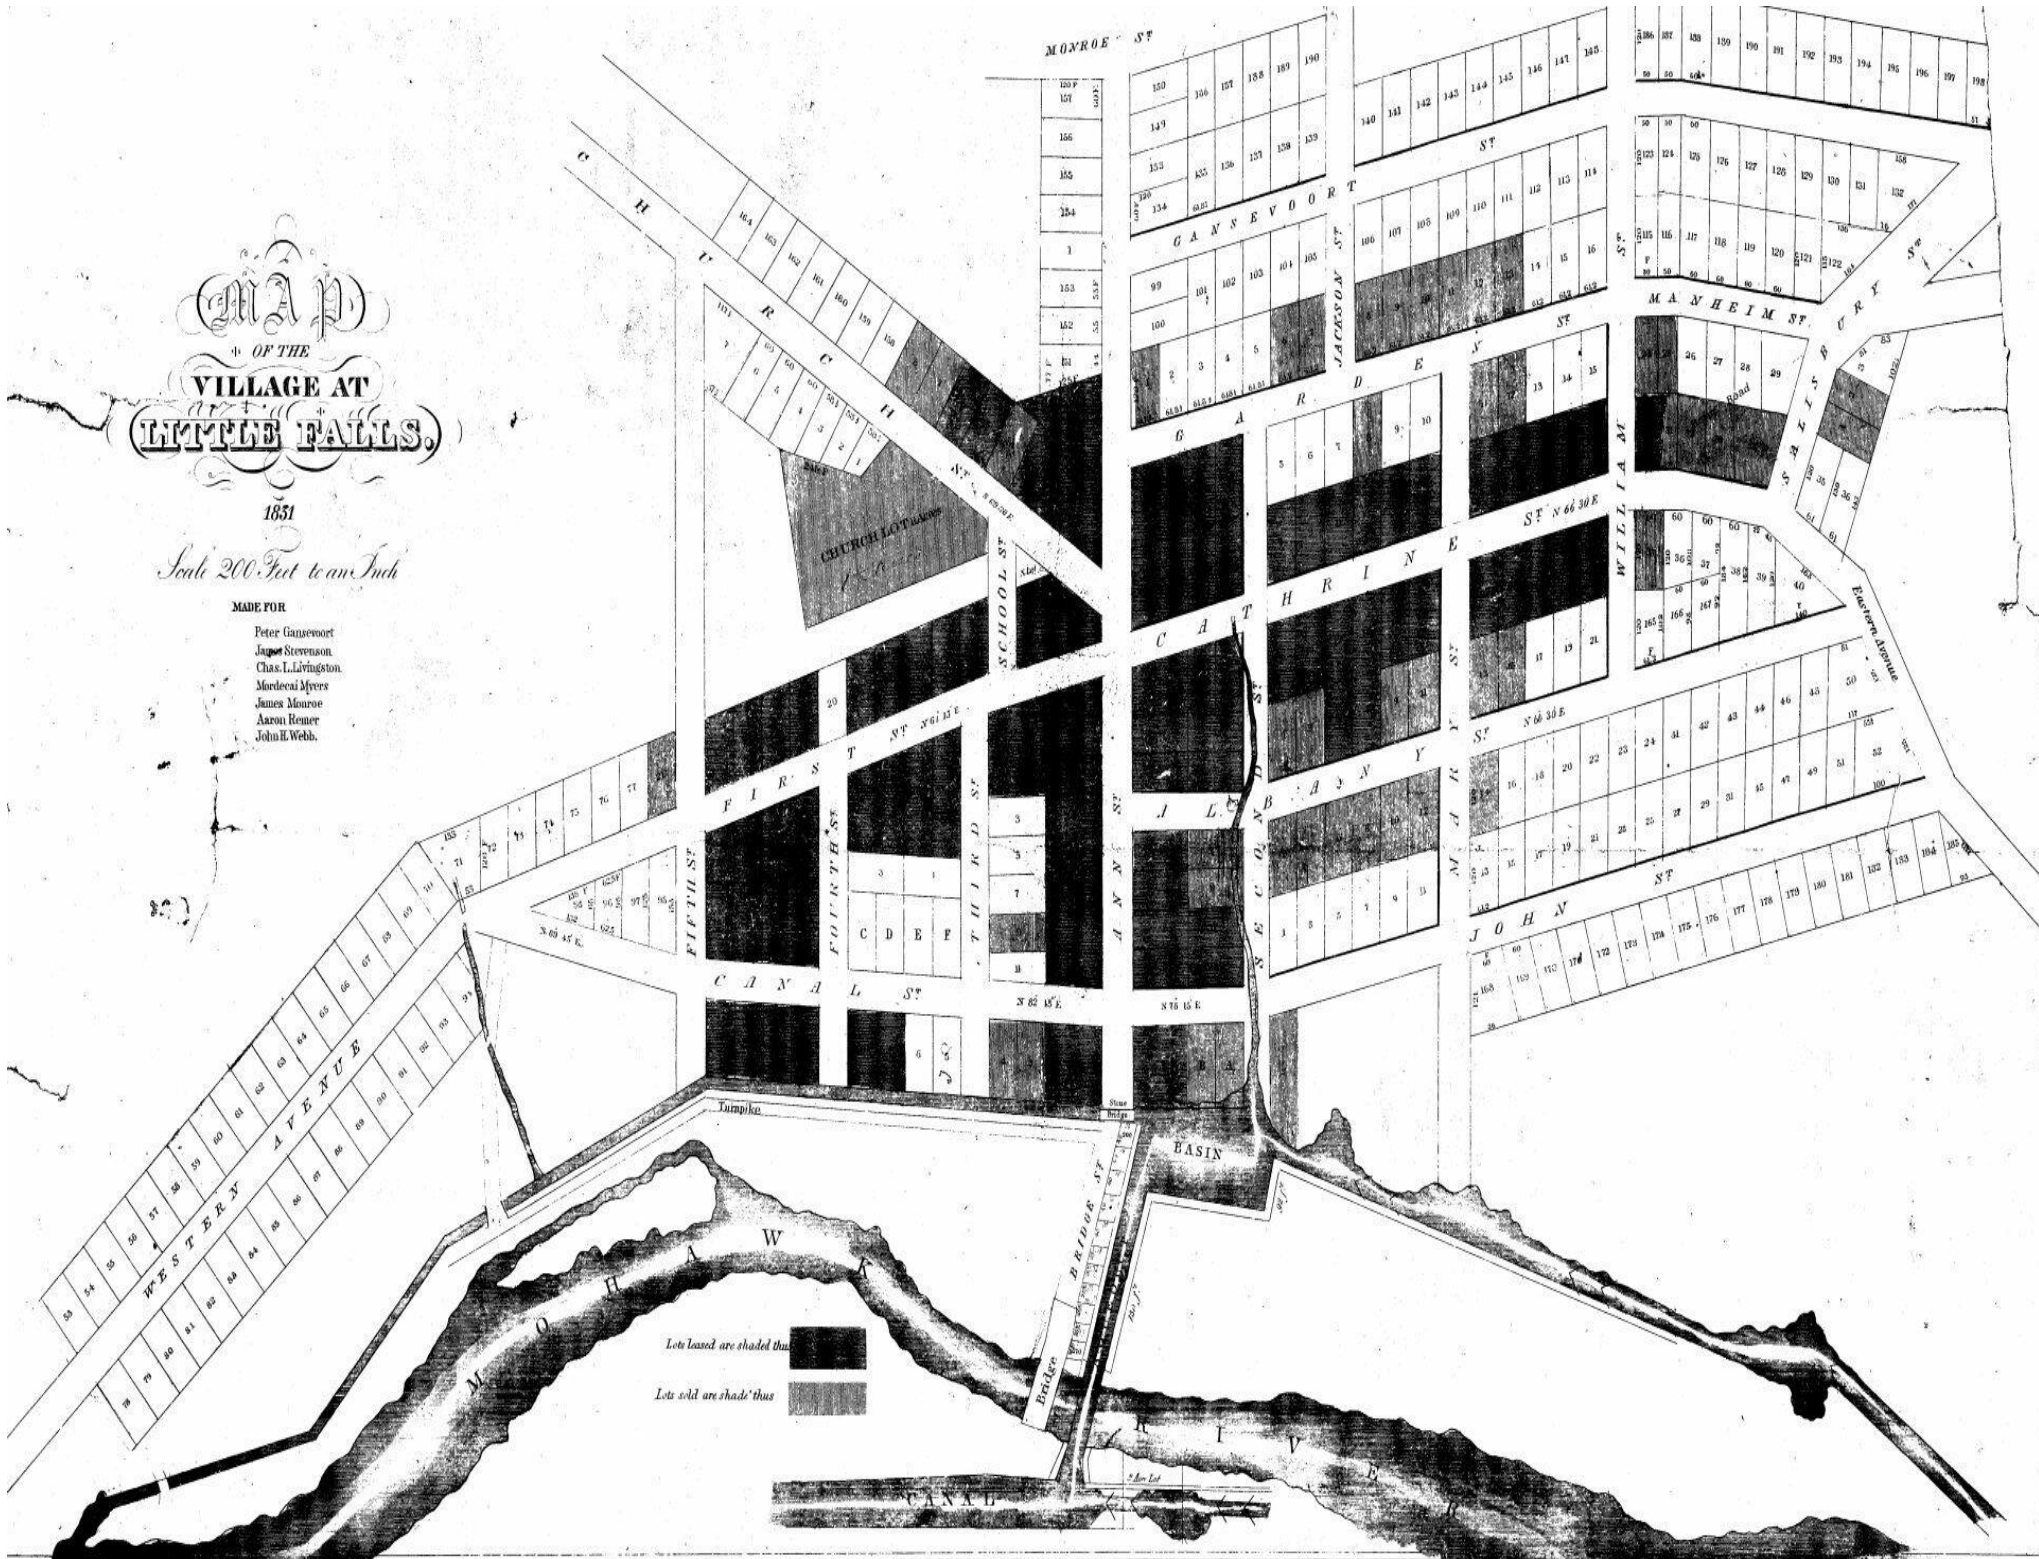

MAP
OF THE
VILLAGE AT
LITTLE FALLS.

1851

Scale 200 Feet to an Inch

MADE FOR

Lots loaned are shaded thus [solid black square]

Lots sold are shaded thus [diagonally hatched square]