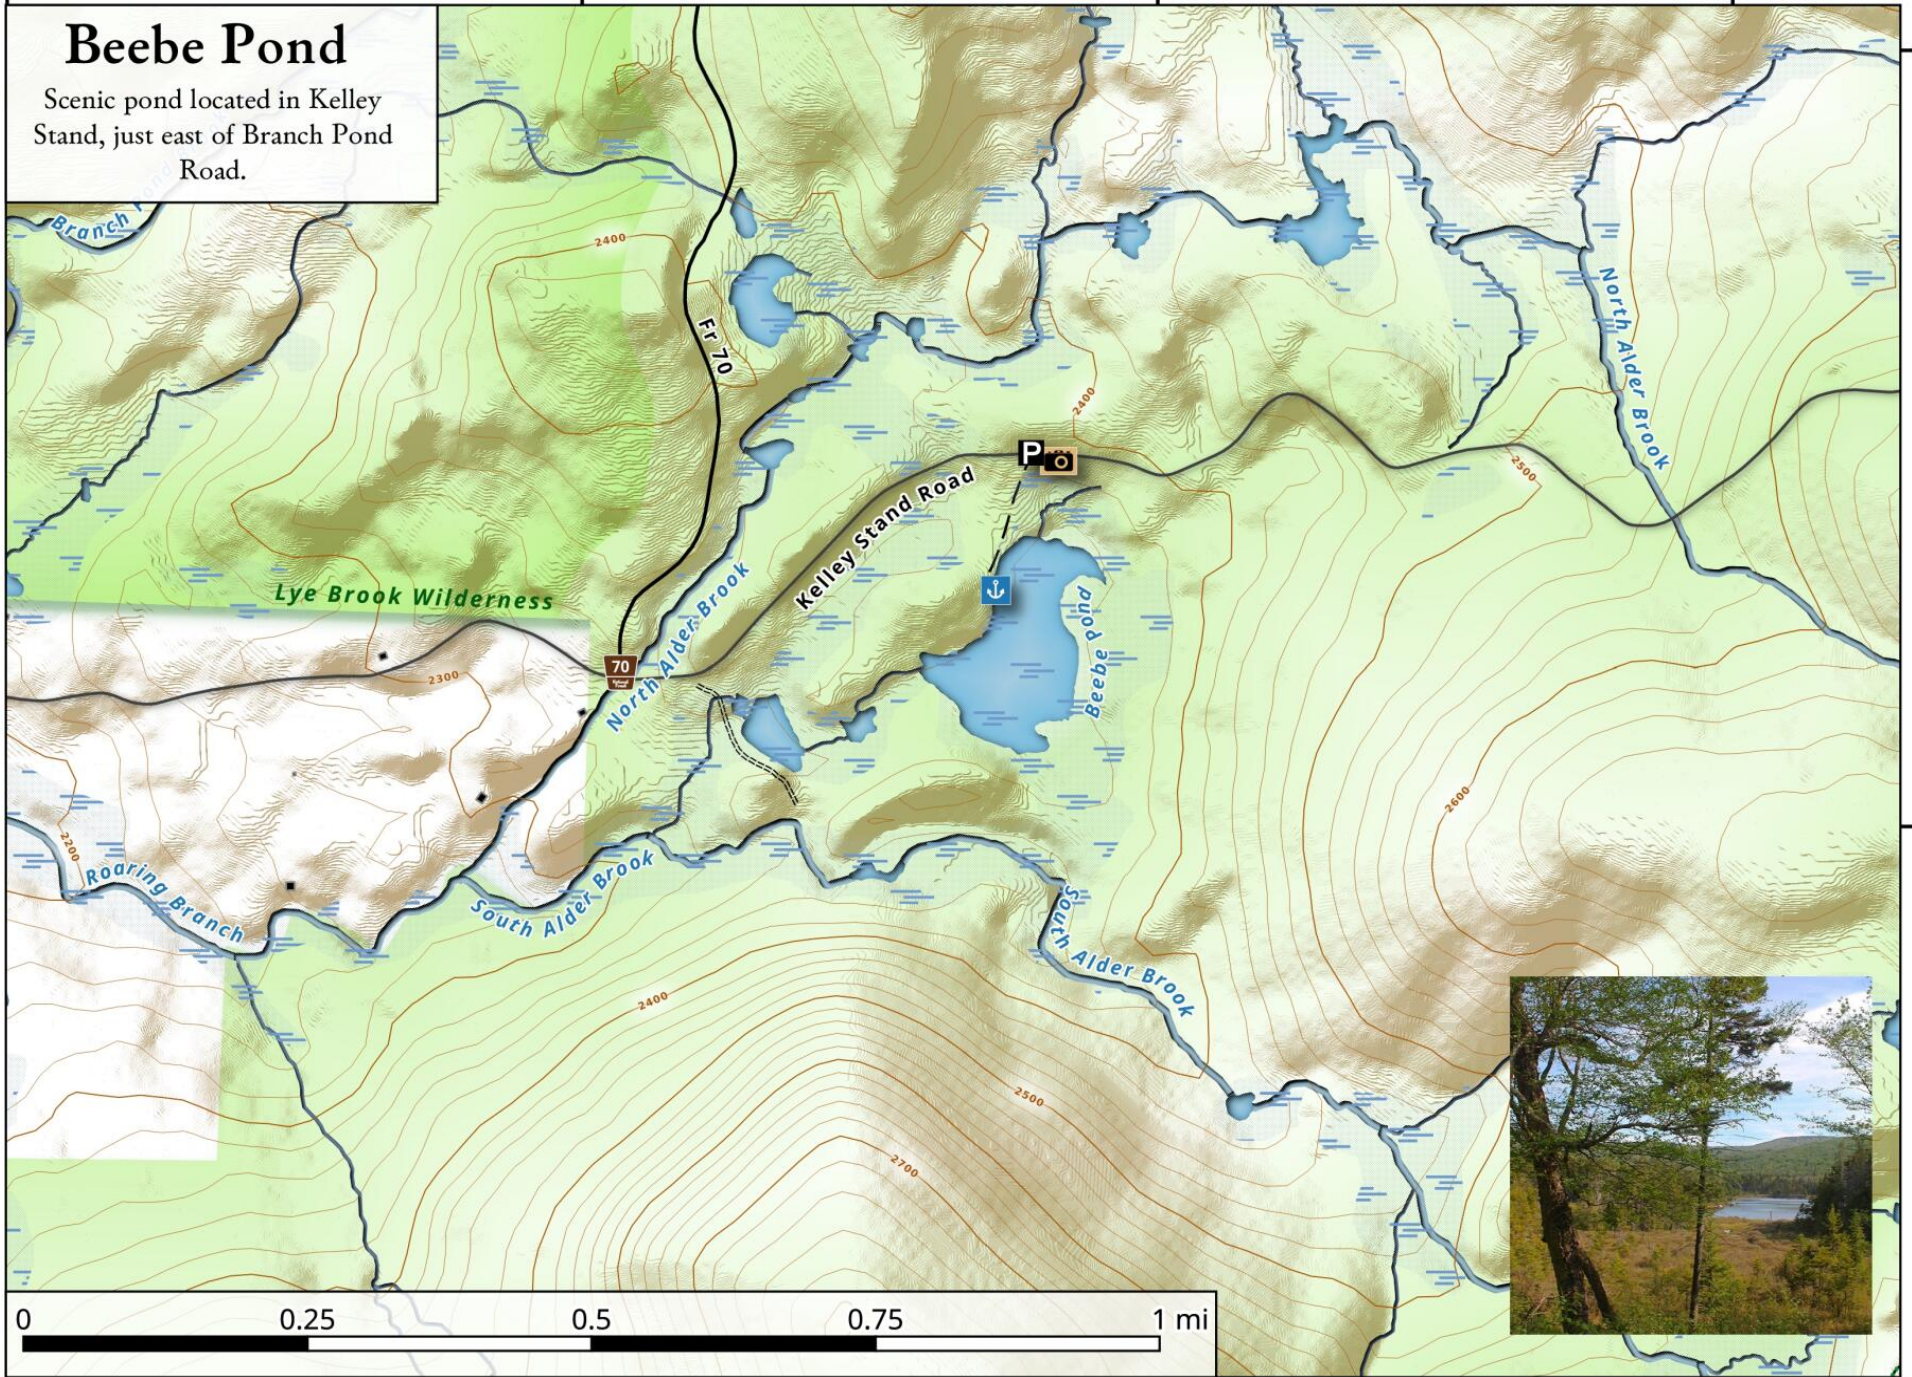

-73.05

-73.04

-73.03

-73.02

# Beebe Pond

Scenic pond located in Kelley Stand, just east of Branch Pond Road.

43.06

43.05

Updated: October 29, 2020 by AndyArthur.org in QGIS 3.16.0-Hannover and Python. Street Map is Copyright © OpenStreetMap contributors, CC BY-SA. USFS Data is from VT GIS. Projection: NAD83 / UTM zone 18N. (WGS84). Contours are 20 feet.