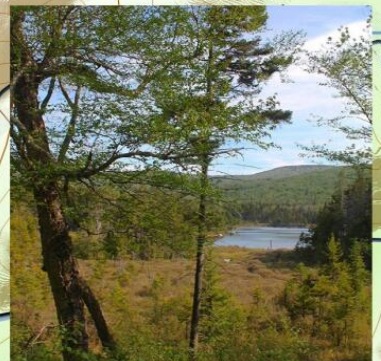

# Beebe Pond

Scenic pond located in Kelley Stand, just east of Branch Pond Road.

43.06

43.05

Updated: October 29, 2020 by AndyArthur.org in QGIS 3.16.0-Hannover and Python. Street Map is Copyright © OpenStreetMap contributors, CC BY-SA. USFS Data is from VT GIS. Projection: NAD83 / UTM zone 18N. (WGS84). Contours are 20 feet.