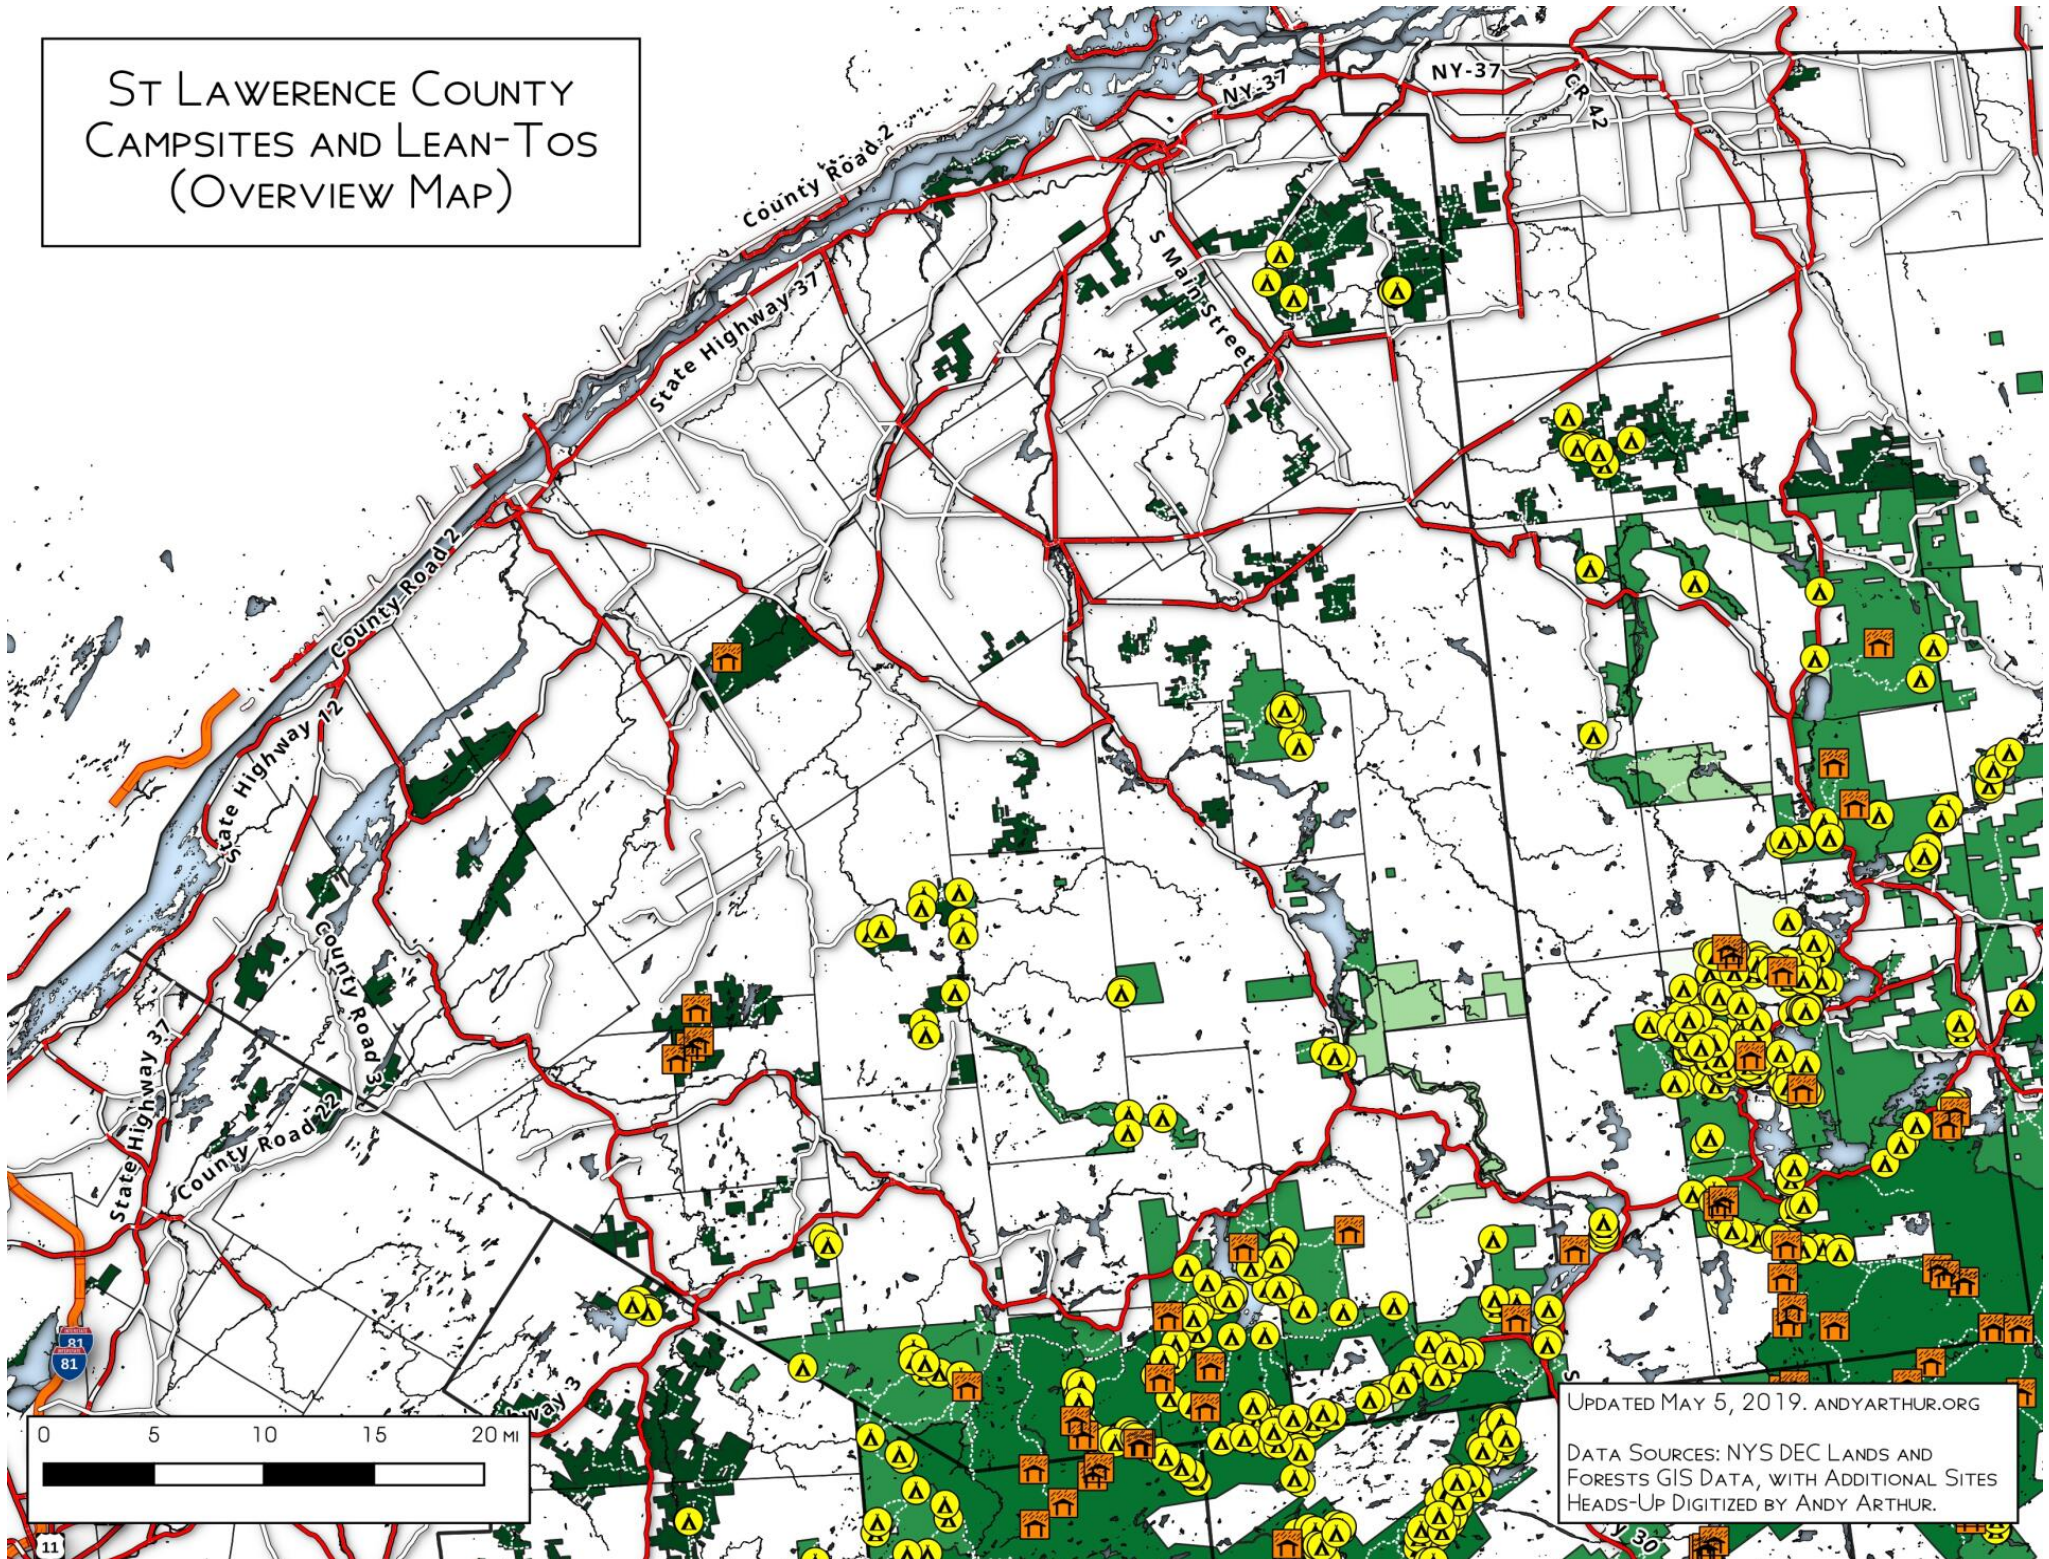

ST LAWRENCE COUNTY CAMPSITES AND LEAN-TOS (OVERVIEW MAP)

UPDATED MAY 5, 2019. ANDYARTHUR.ORG
DATA SOURCES: NYS DEC LANDS AND FORESTS GIS DATA, WITH ADDITIONAL SITES HEADS-UP DIGITIZED BY ANDY ARTHUR.