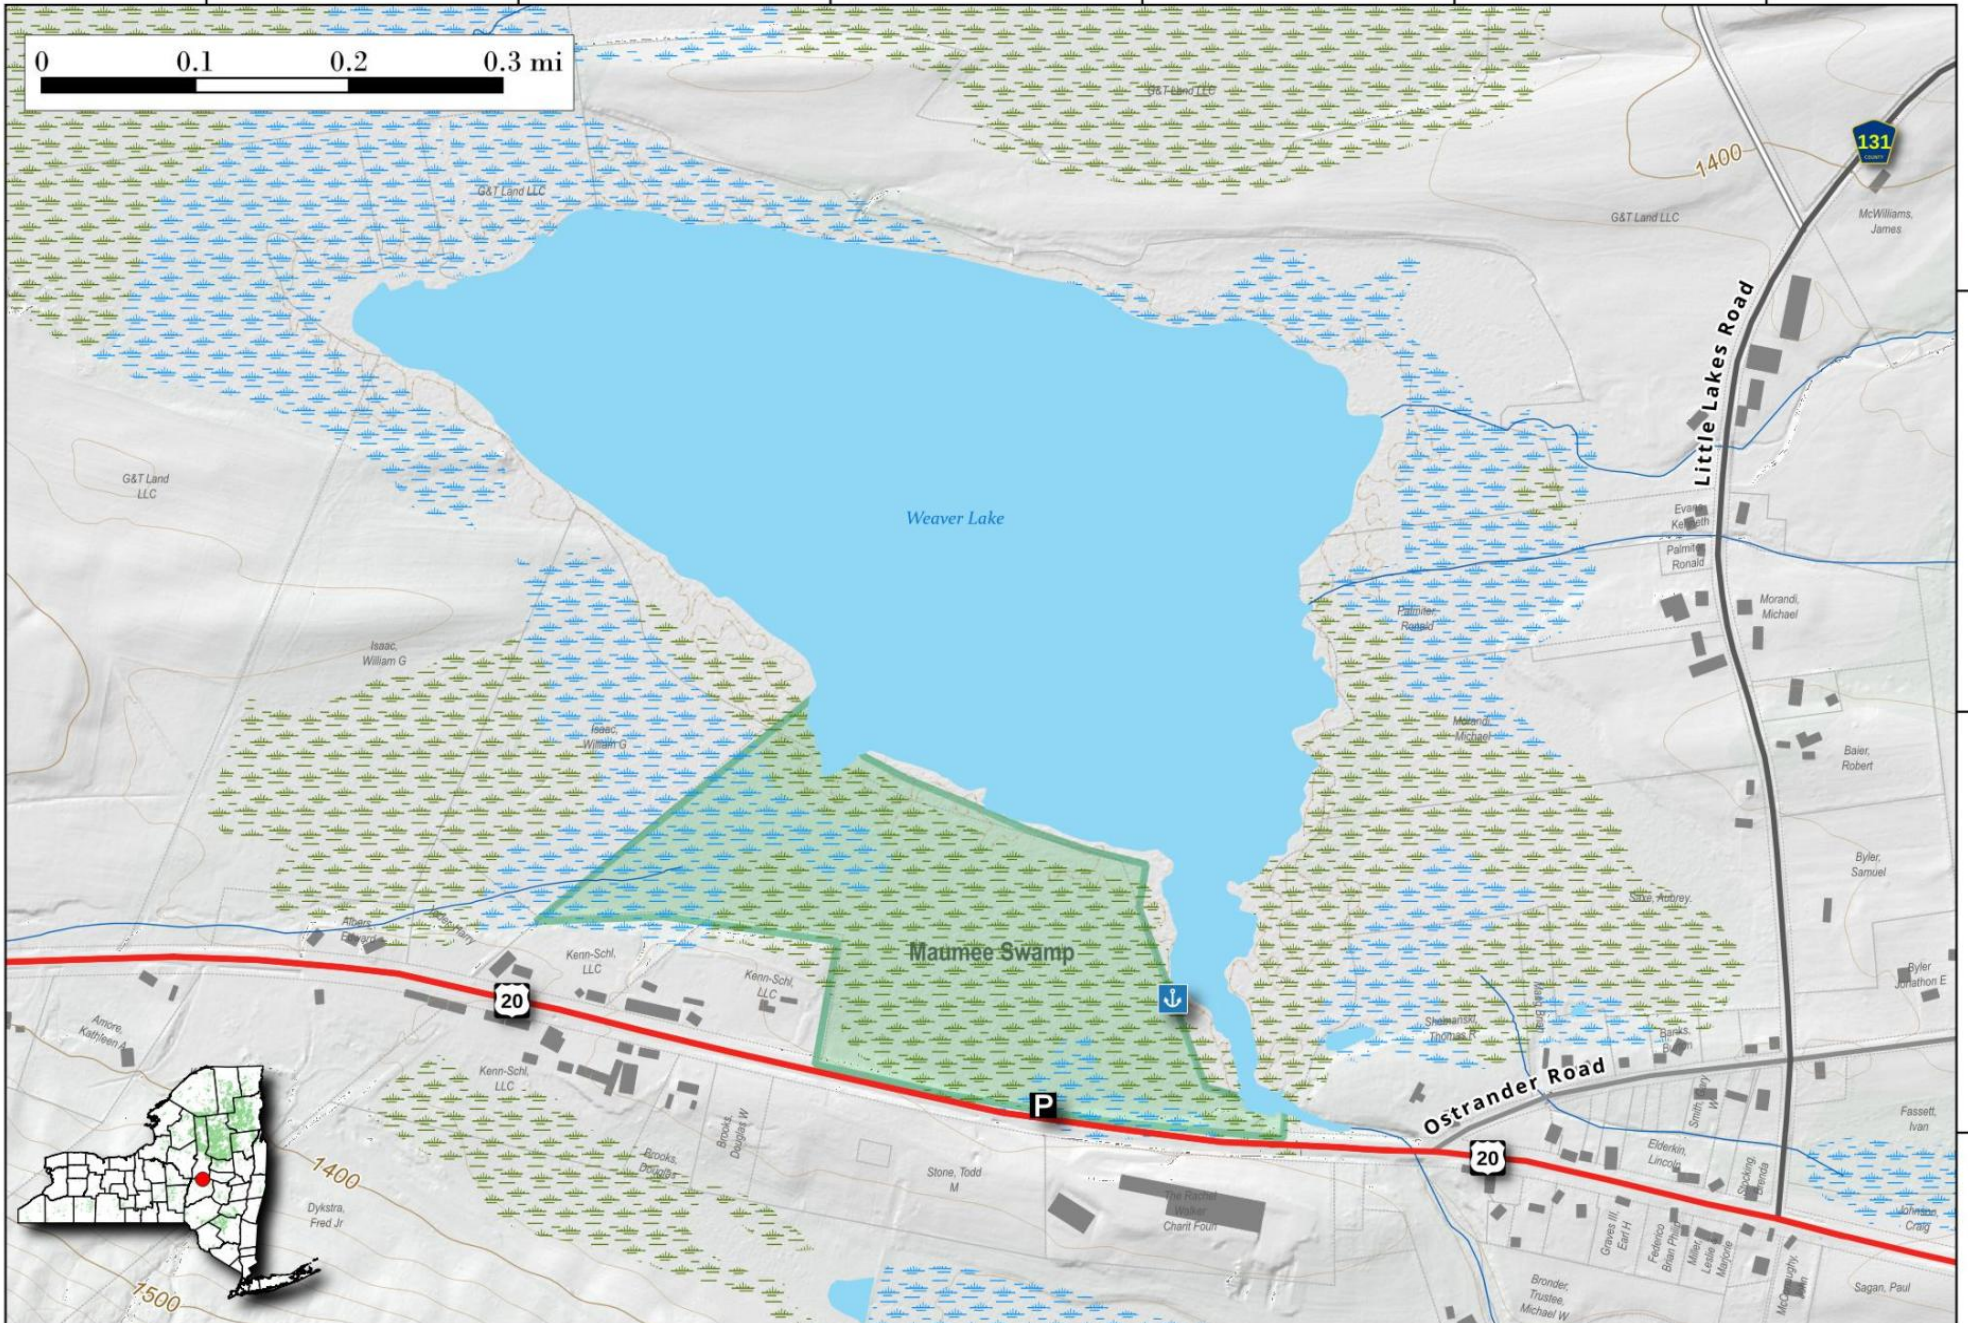

Weaver Lake.

Lake along US 20 in Warren outside of Richfield Springs with a small parking area and a short portage down to a pond.

Map created by Andy Arthur on 10/22/2024 in QGIS 3.34.11-Prizren. Contains US Forest Service Base Map and DEC data. More maps at andyarthur.org.

-74.94

-74.94

-74.93

-74.93

-74.92

-74.92

0 0.1 0.2 0.3 mi

42.86

42.85

42.85