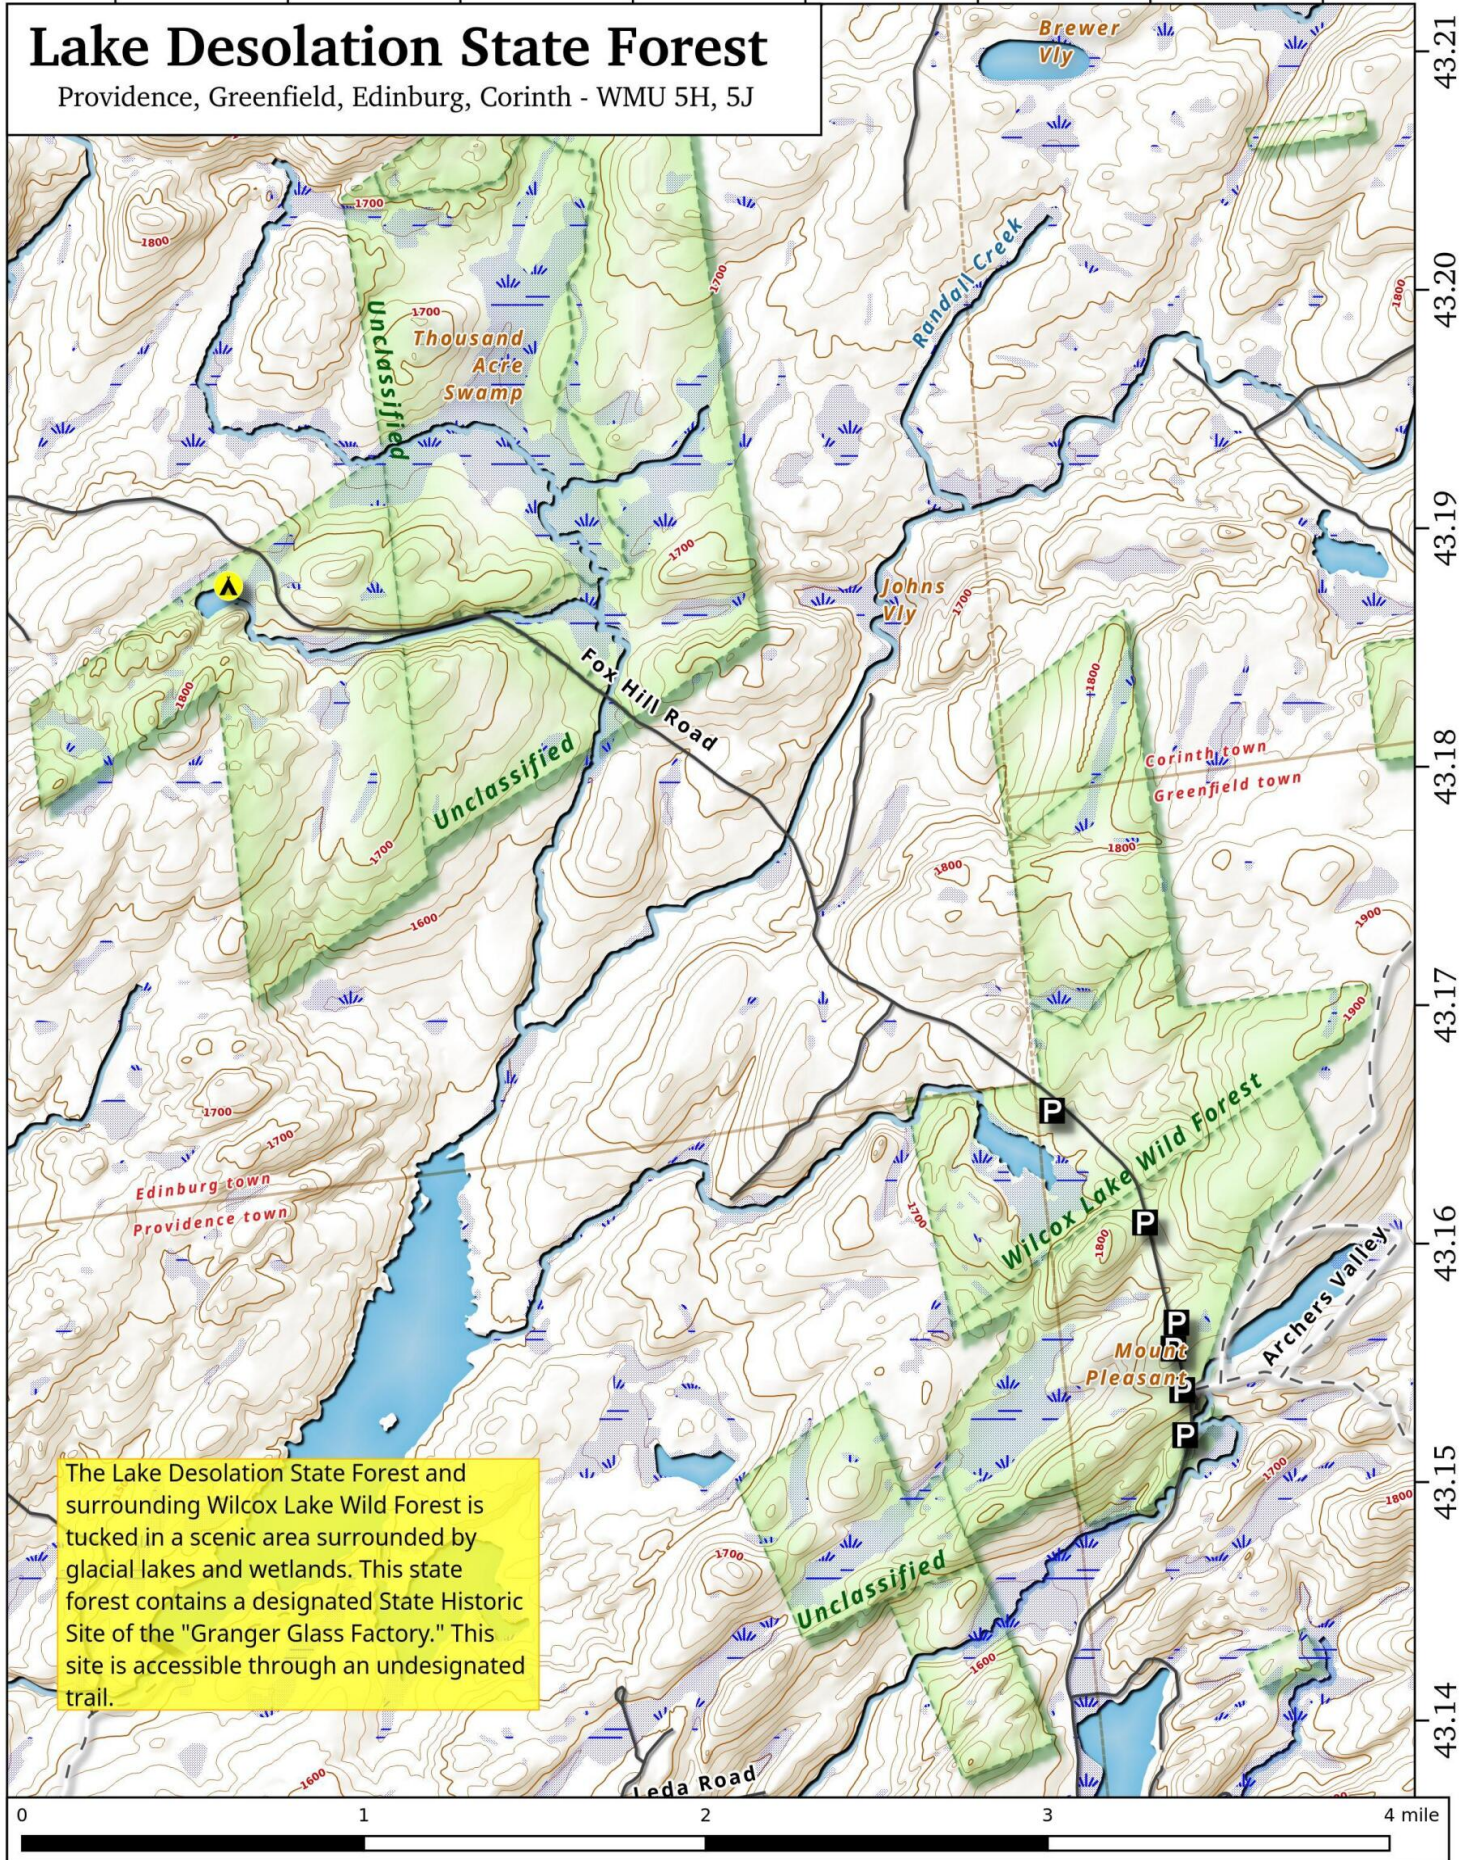

-74.03 -74.02 -74.01 -74.00 -73.99 -73.98 -73.97 -73.96

Lake Desolation State Forest

Providence, Greenfield, Edinburg, Corinth - WMU 5H, 5J

The Lake Desolation State Forest and surrounding Wilcox Lake Wild Forest is tucked in a scenic area surrounded by glacial lakes and wetlands. This state forest contains a designated State Historic Site of the "Granger Glass Factory." This site is accessible through an undesignated trail.

Lake Desolation State Forest Map, February 10, 2018 by AndyArthur.org in QGIS 2.18.11 and Python. Street Map is Copyright © OpenStreetMap contributors, CC BY-SA. NYSDEC Data: DEM, Borders, ADK Wetlands, Trails, Assets. True North. 1 inch = 0.5 miles. Projection: NAD83 / UTM zone 18N. Coordinates: 0.01° latitude-longitude (WGS84). Contours are 20 feet.