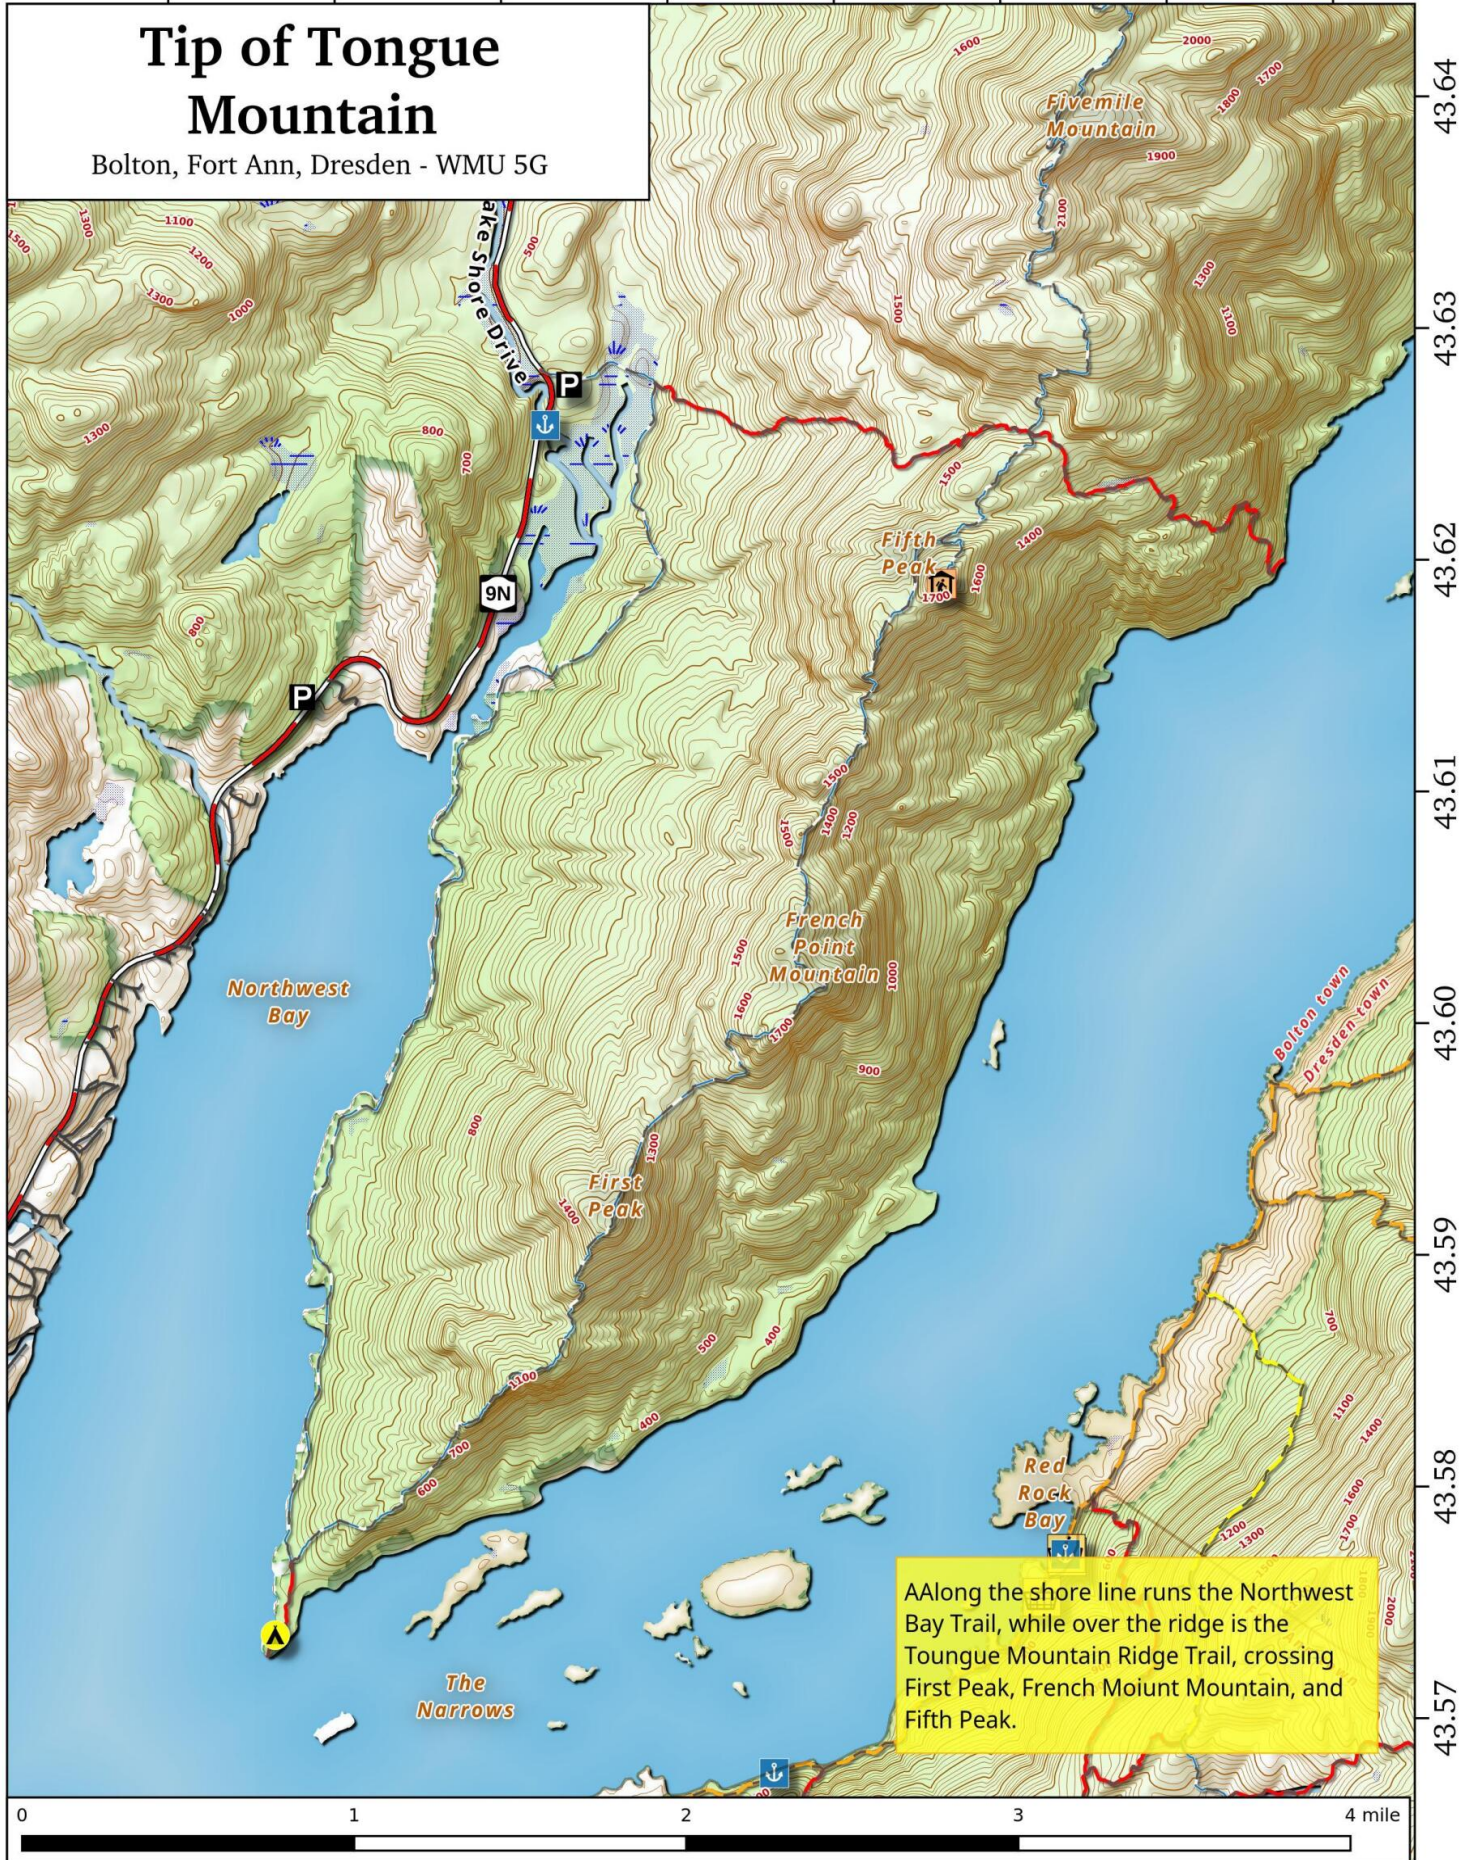

-73.63 -73.62 -73.61 -73.60 -73.59 -73.58 -73.57 -73.56

Tip of Tongue Mountain

Bolton, Fort Ann, Dresden - WMU 5G

AAlong the shore line runs the Northwest Bay Trail, while over the ridge is the Tongue Mountain Ridge Trail, crossing First Peak, French Mount Mountain, and Fifth Peak.