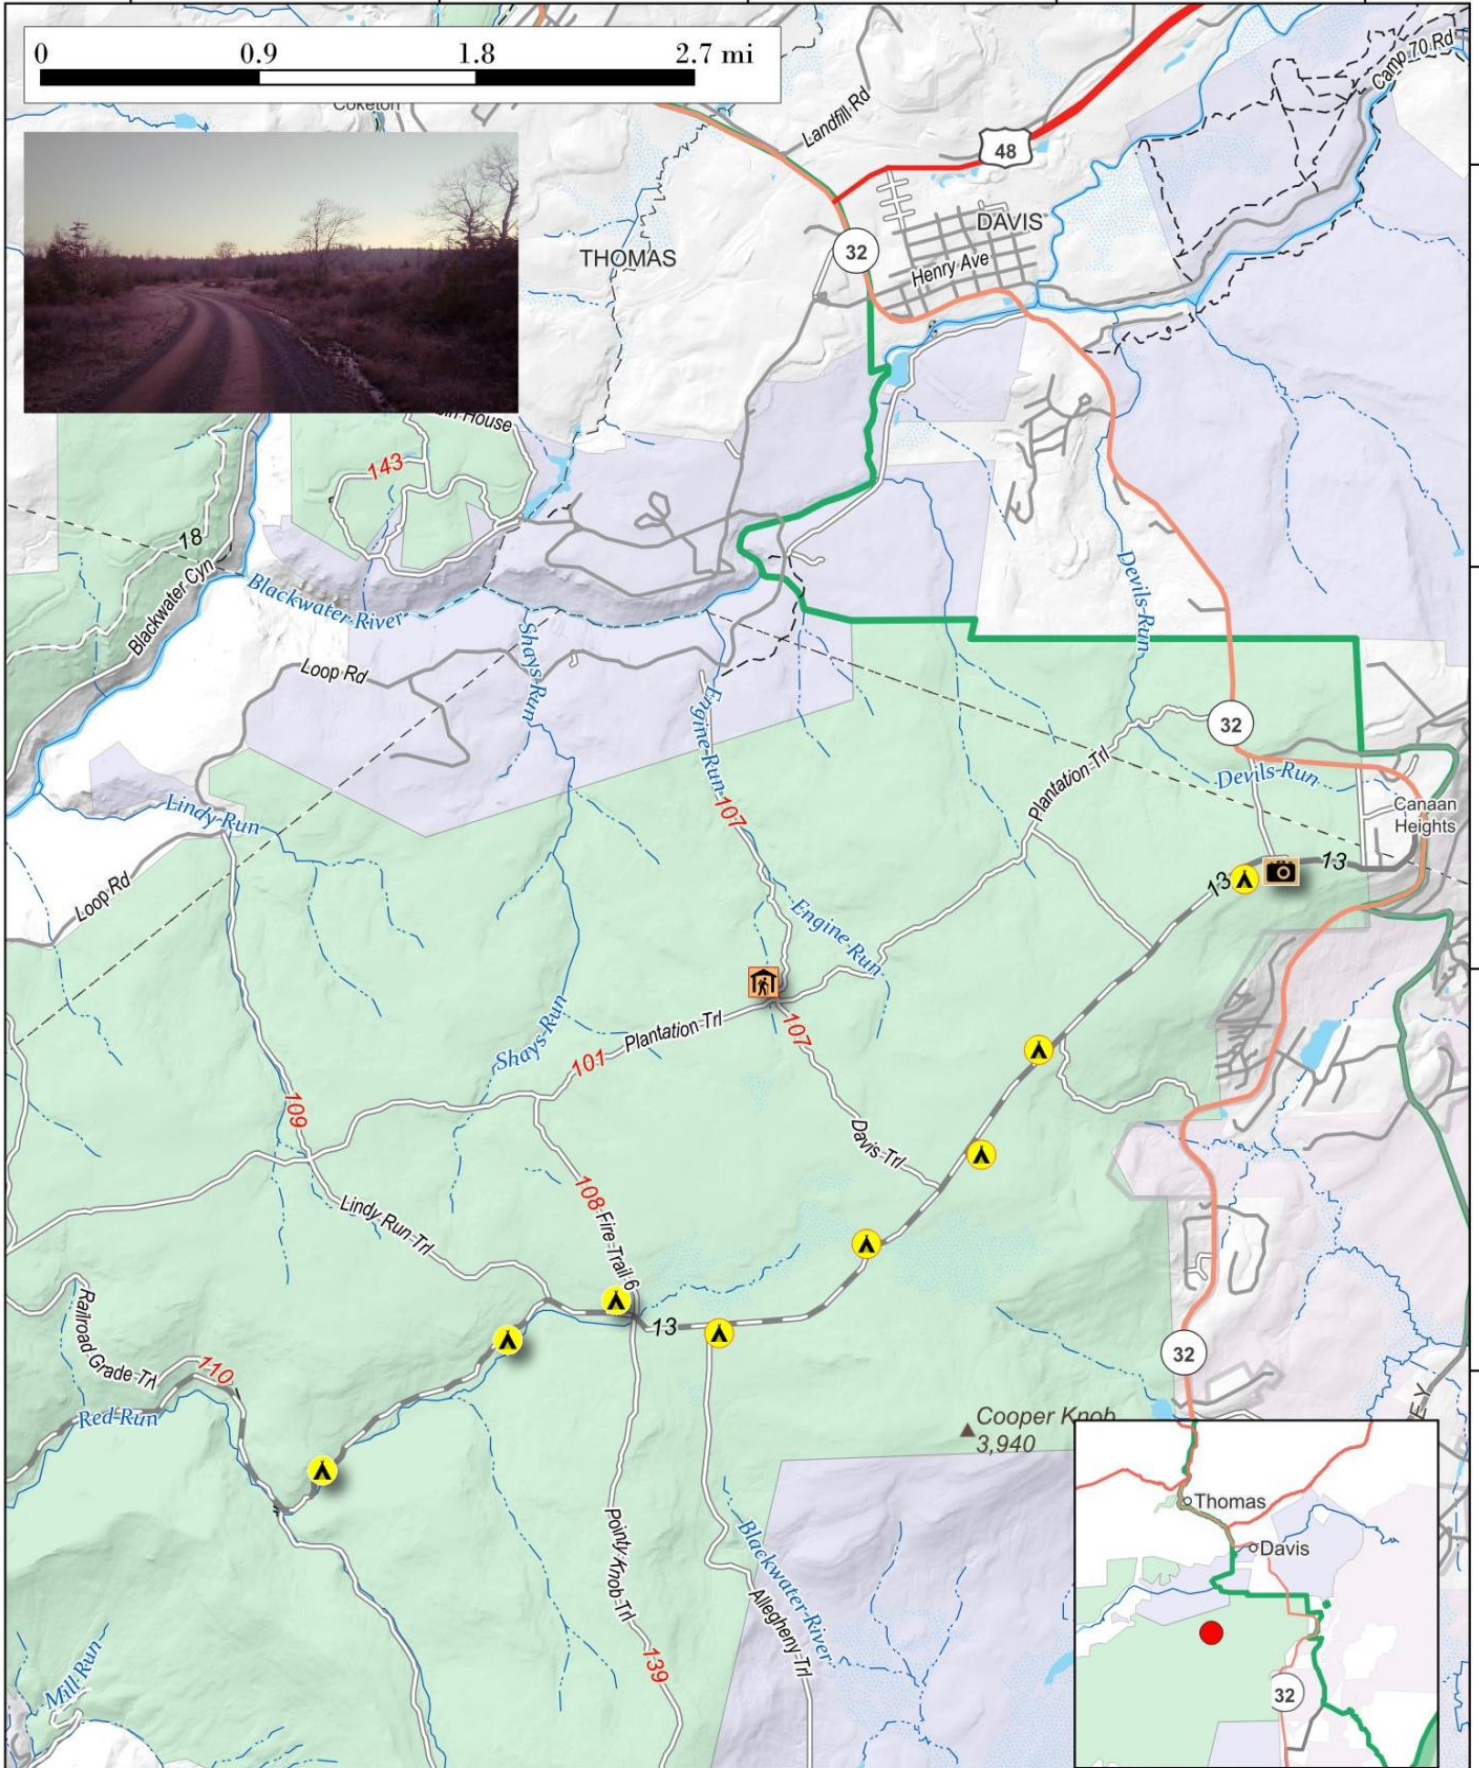

Forest Road 13 Dispersed Camping.

Several campsites have developed with gravel pads for camping along FR 13 outside of Canaan Heights / Davis, WV.

Map created by Andy Arthur on 10/17/2024 in QGIS 3.34.11-Prizren. Contains US Forest Service Base Map and campsites added by Andy. More maps at andyarthur.org.

-79.53 -79.51 -79.48 -79.46 -79.44

39.14
39.11
39.09
39.07
39.04