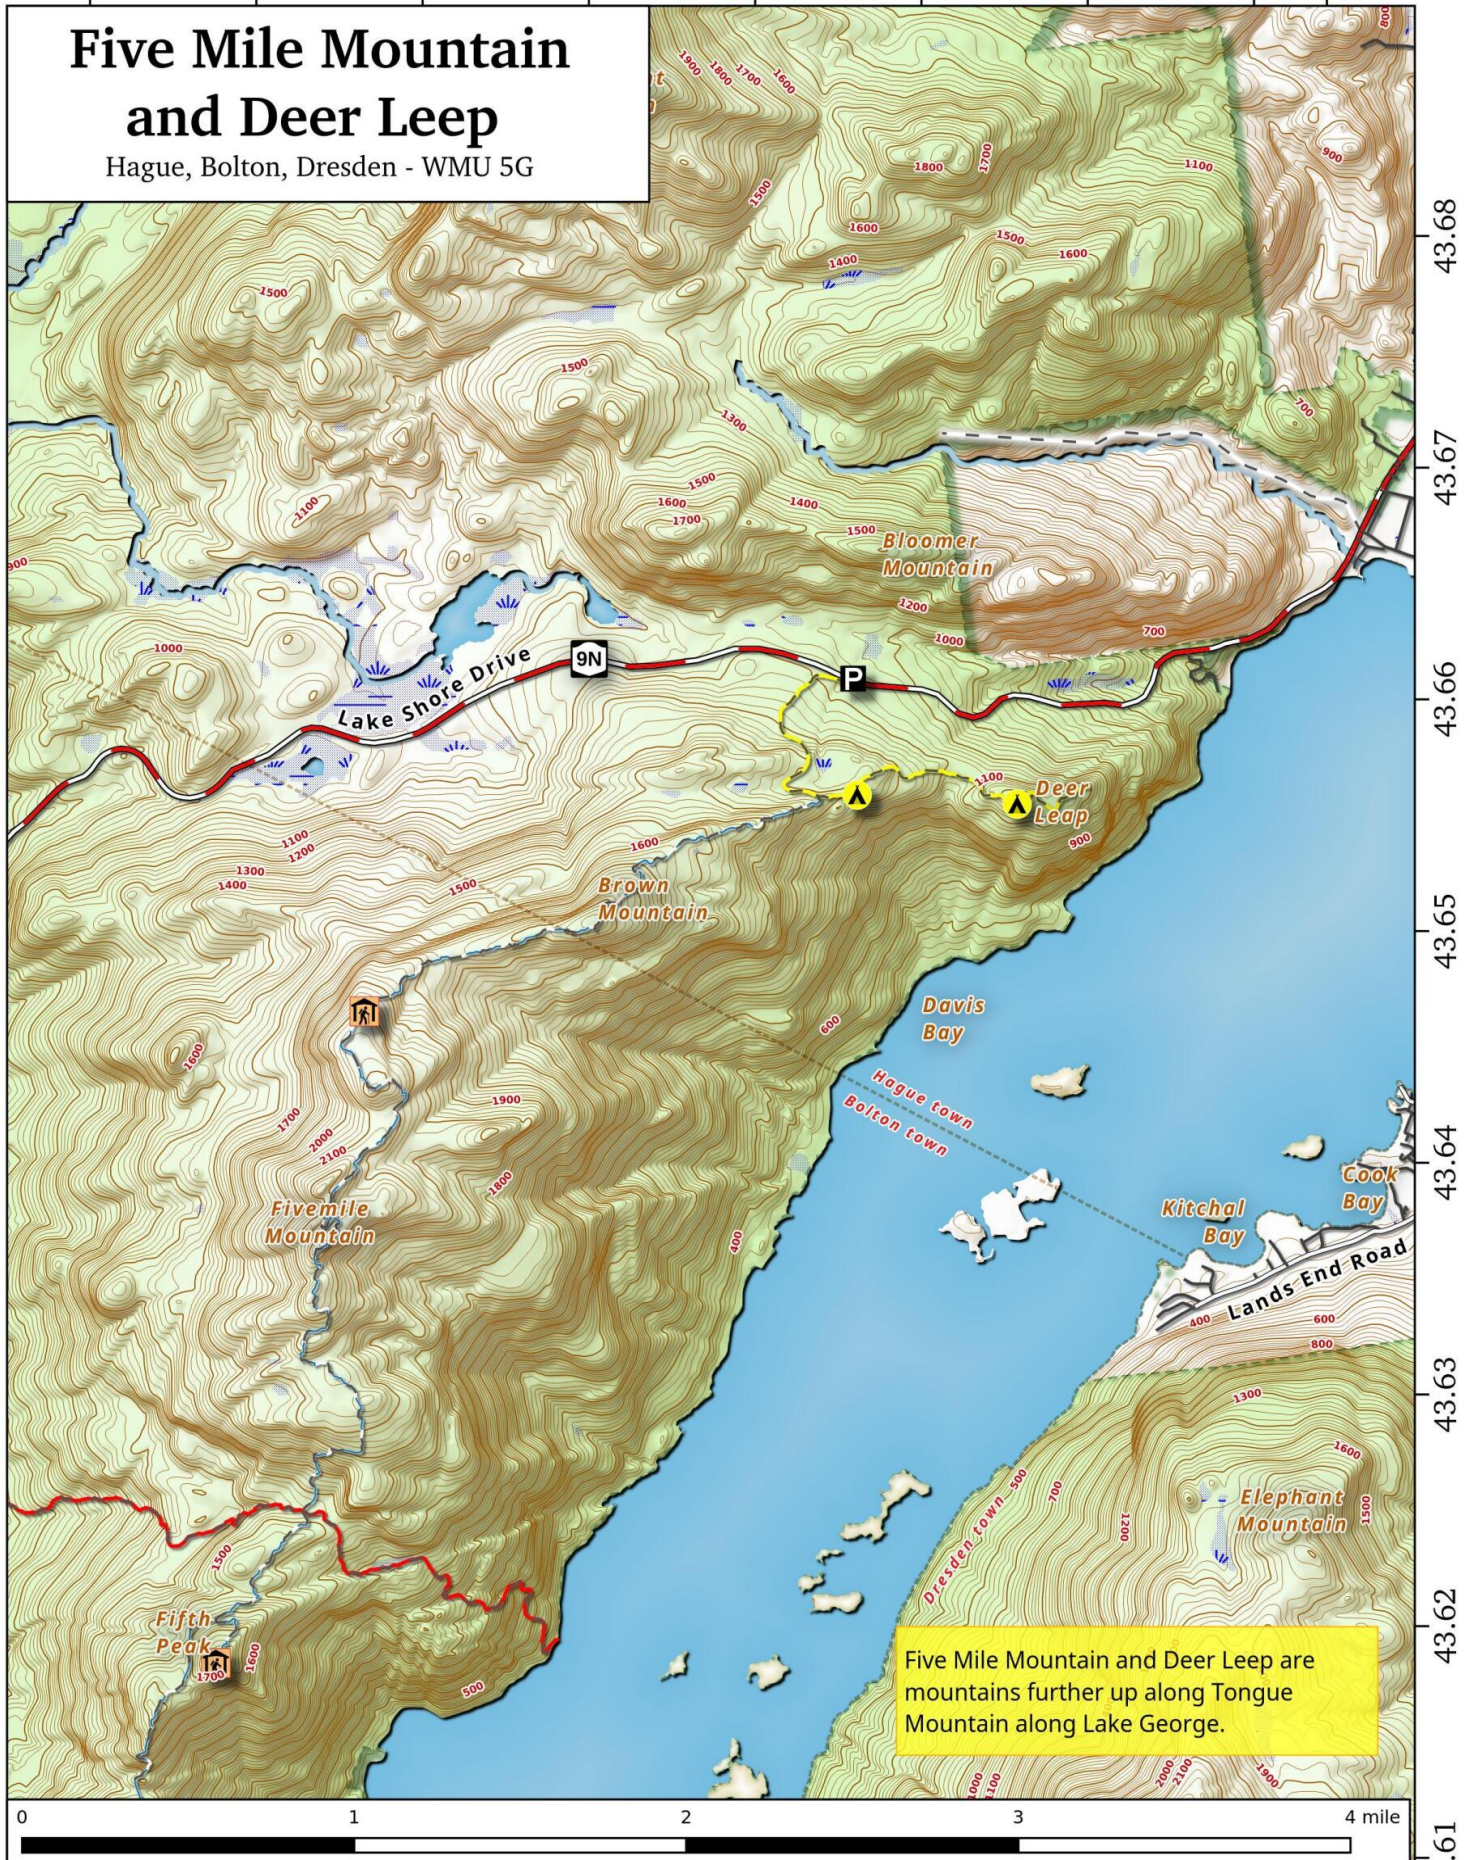

-73.59 -73.58 -73.57 -73.56 -73.55 -73.54 -73.53 -73.52 -73.69

Five Mile Mountain and Deer Leap

Hague, Bolton, Dresden - WMU 5G

Five Mile Mountain and Deer Leap Map, December 7, 2017 by AndyArthur.org in QGIS 2.18.11 and Python. Street Map is Copyright © OpenStreetMap contributors, CC BY-SA. NYSDEC Data: DEM, Borders, ADK Wetlands, Trails, Assets. True North. 1 inch = 0.6 miles. Projection: NAD83 / UTM zone 18N. Coordinates: 0.01° latitude-longitude (WGS84). Contours are 20 feet.

43.68
43.67
43.66
43.65
43.64
43.63
43.62
43.61