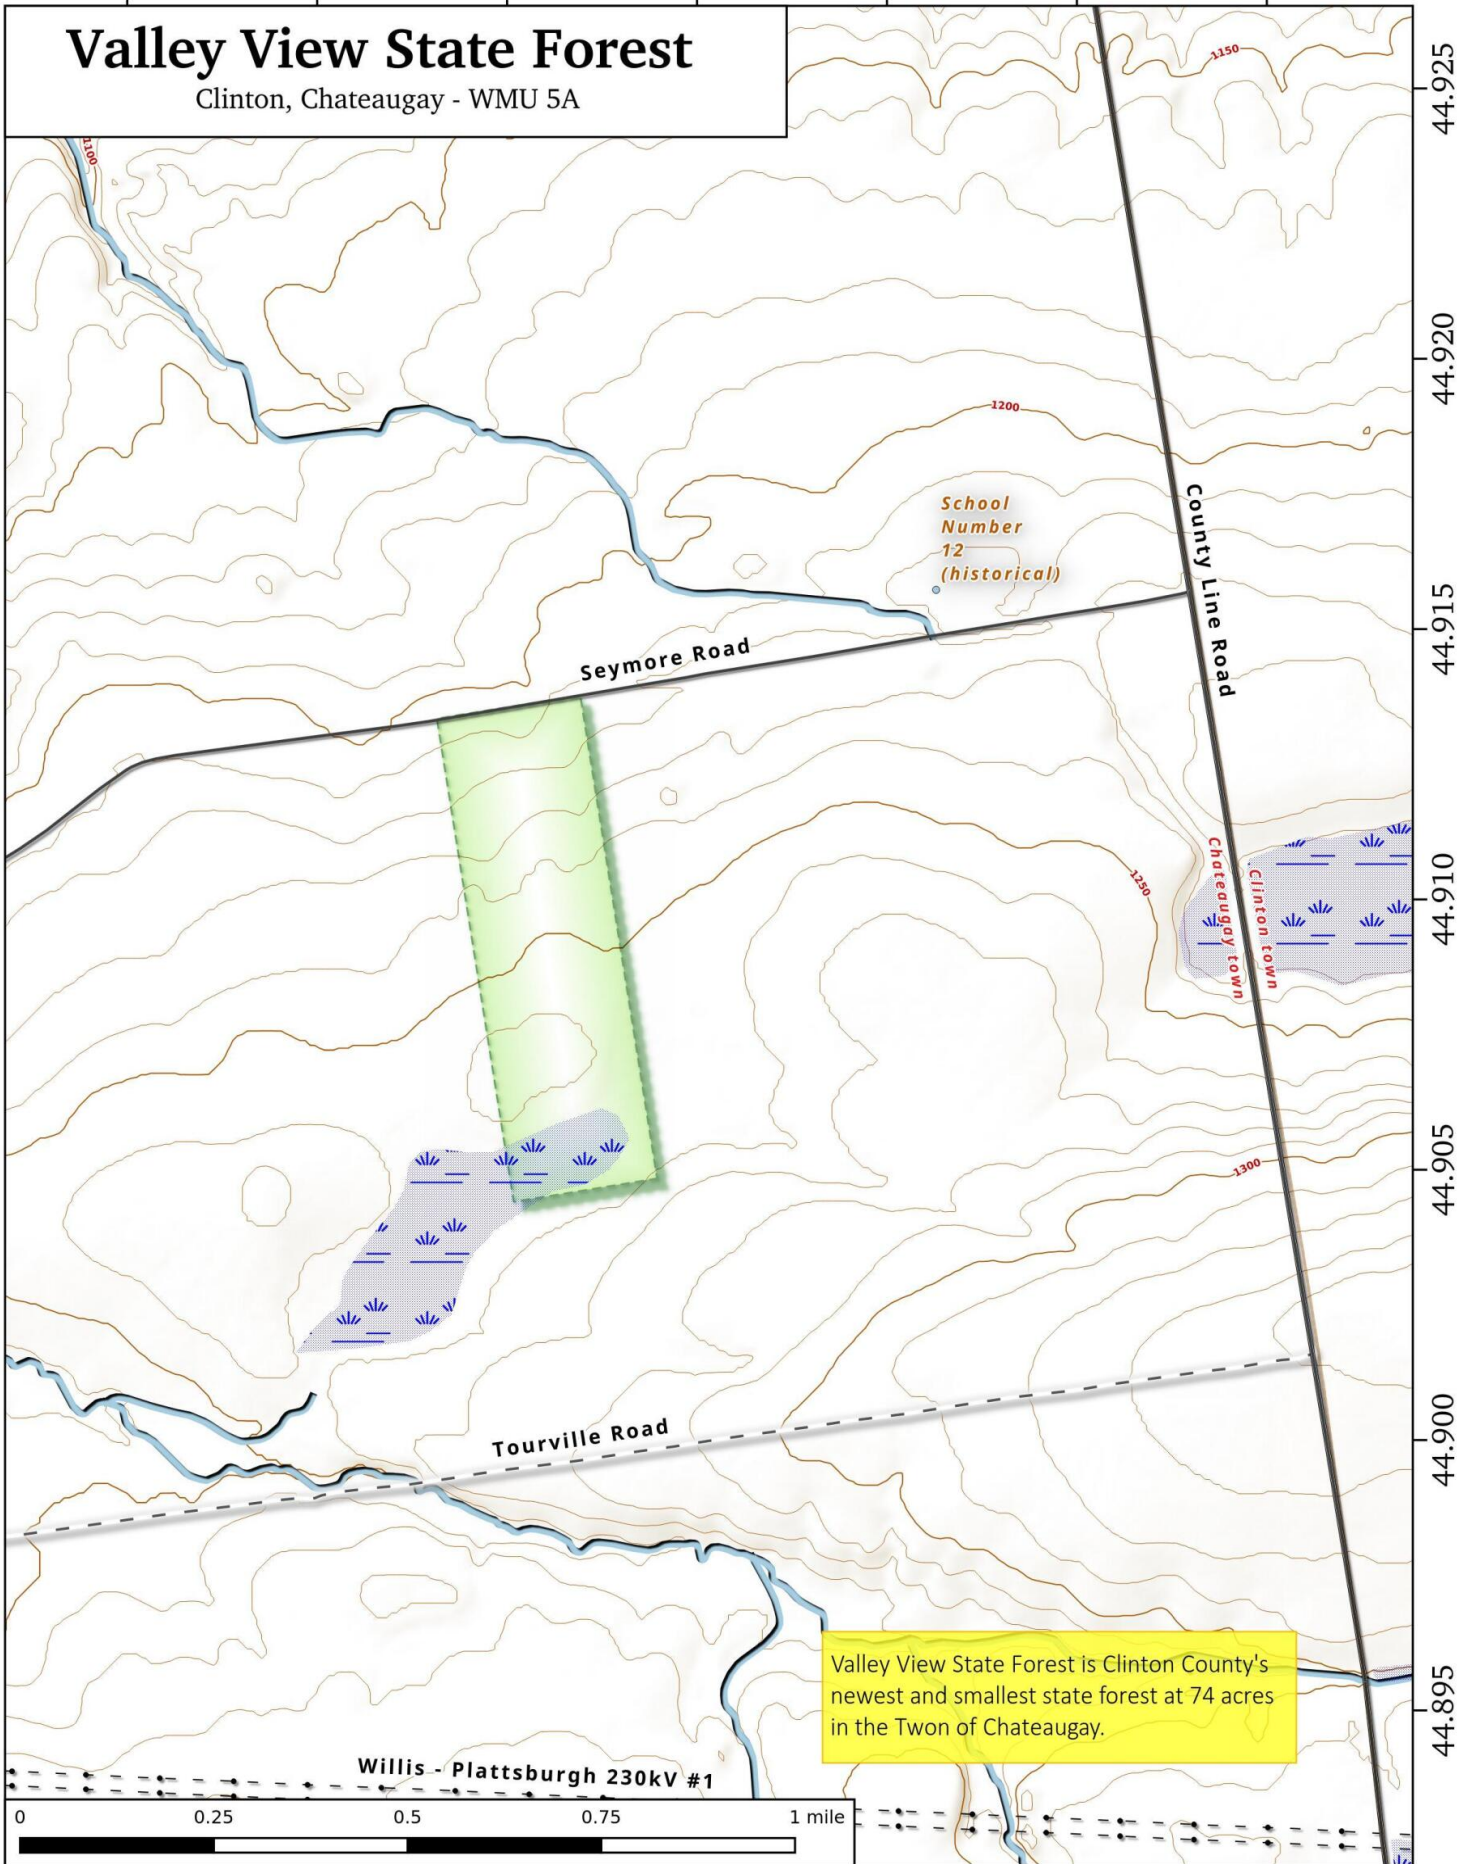

-74.040    -74.035    -74.030    -74.025    -74.020    -74.015    -74.010

# Valley View State Forest

Clinton, Chateaugay - WMU 5A

Valley View State Forest is Clinton County's newest and smallest state forest at 74 acres in the Twon of Chateaugay.

Valley View State Forest Map, May 29, 2017 by AndyArthur.org in QGIS 2.18.7 and Python. Street Map is Copyright © OpenStreetMap contributors, CC BY-SA. NYSDEC Data: DEM, Borders, ADK Wetlands, Trails, Assets. True North. 1 inch = 0.2 miles. Projection: NAD83 / UTM zone 18N. Coordinates: 0.005° latitude-longitude (WGS84). Contours are 10 feet.