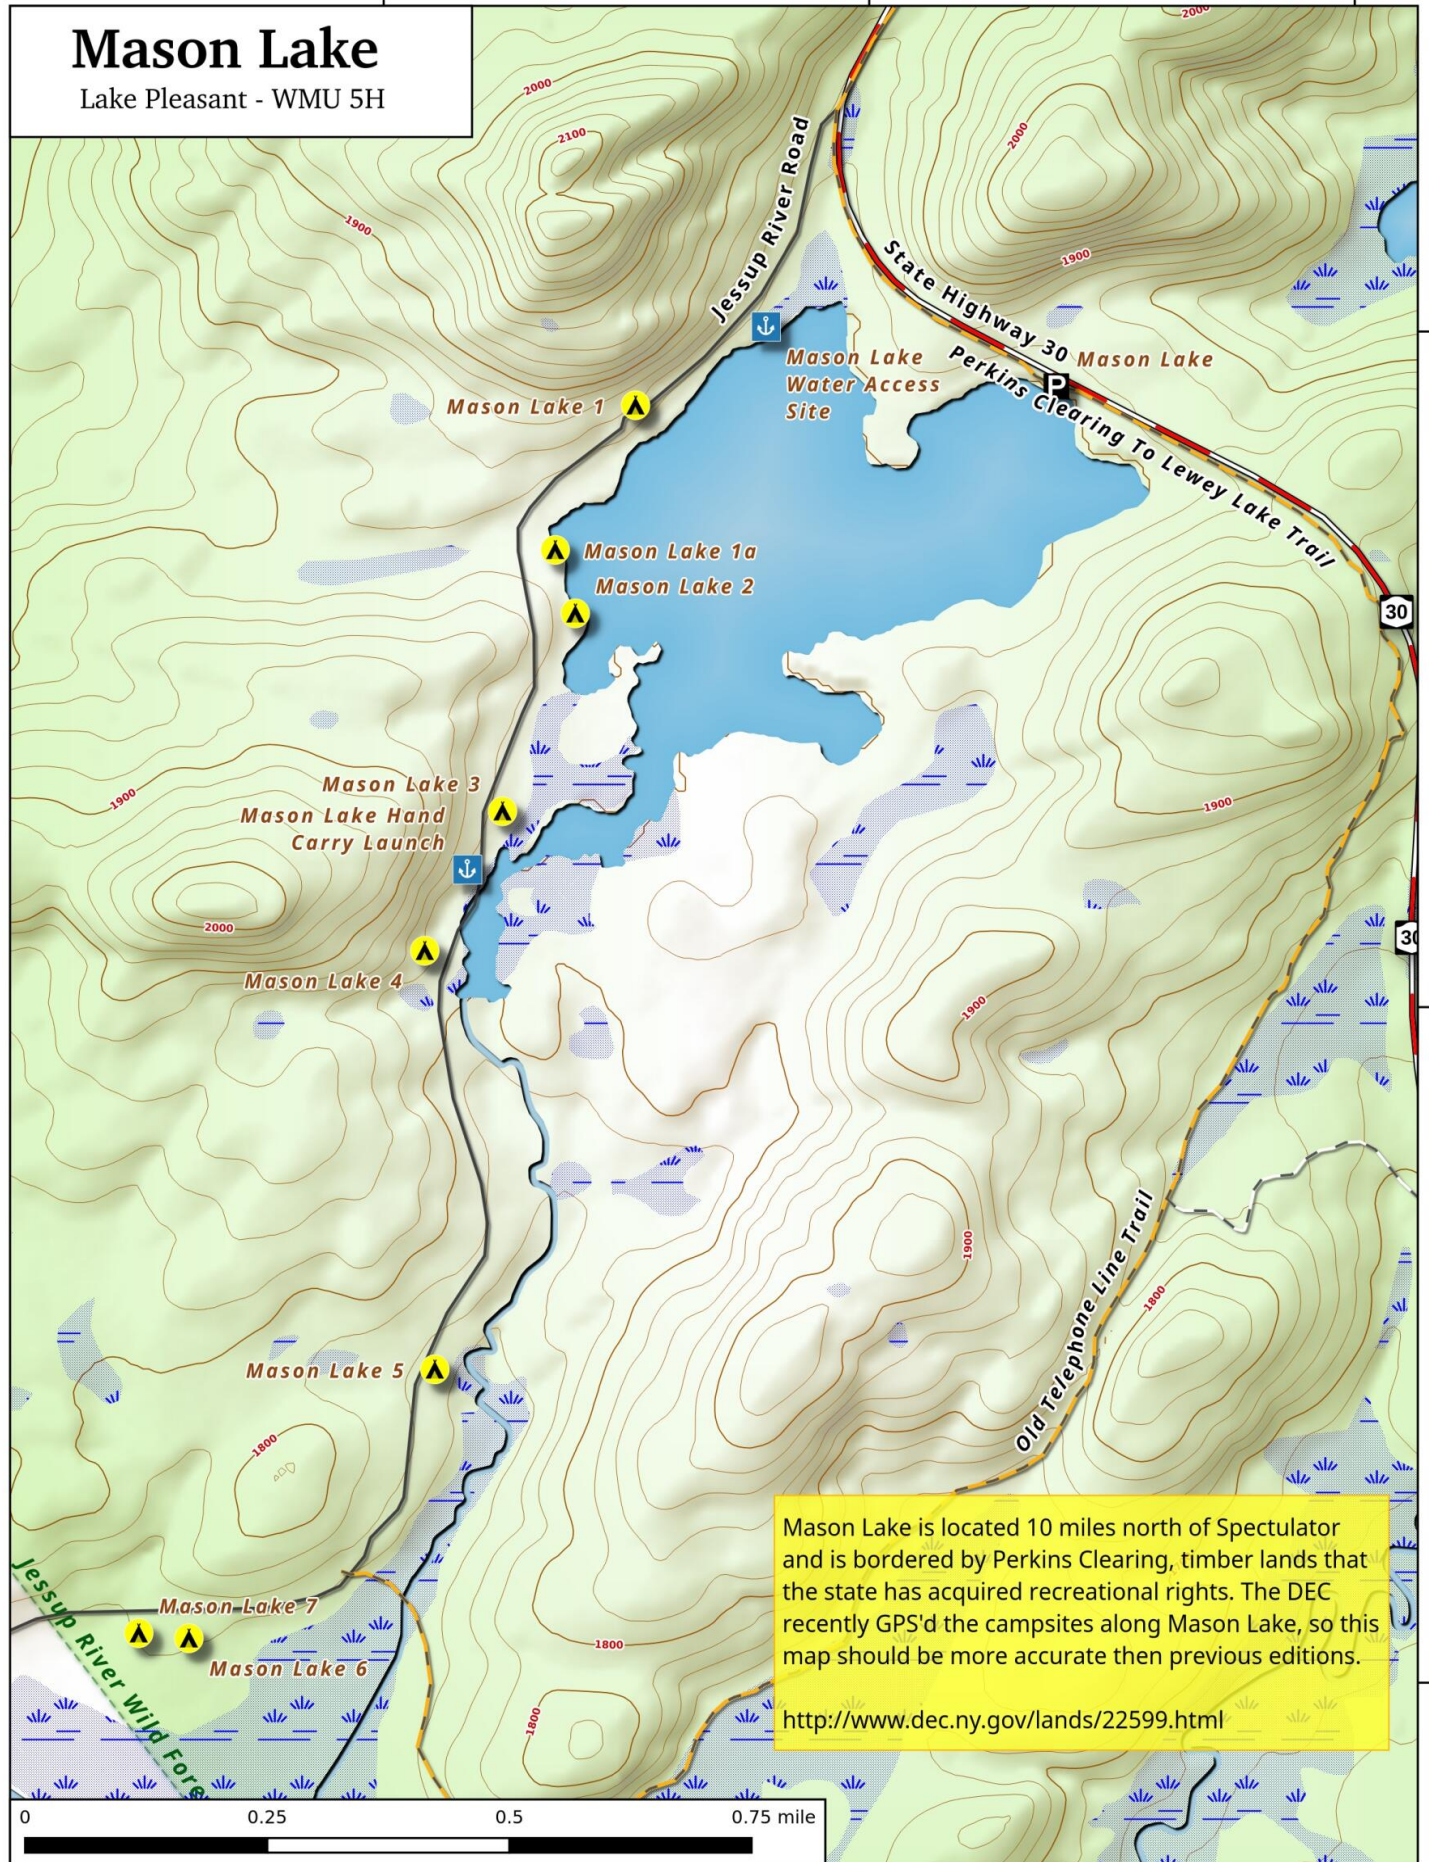

-74.43

-74.42

-74.41

Mason Lake

Lake Pleasant - WMU 5H

43.60

43.59

43.58

Mason Lake is located 10 miles north of Spectator and is bordered by Perkins Clearing, timber lands that the state has acquired recreational rights. The DEC recently GPS'd the campsites along Mason Lake, so this map should be more accurate than previous editions.