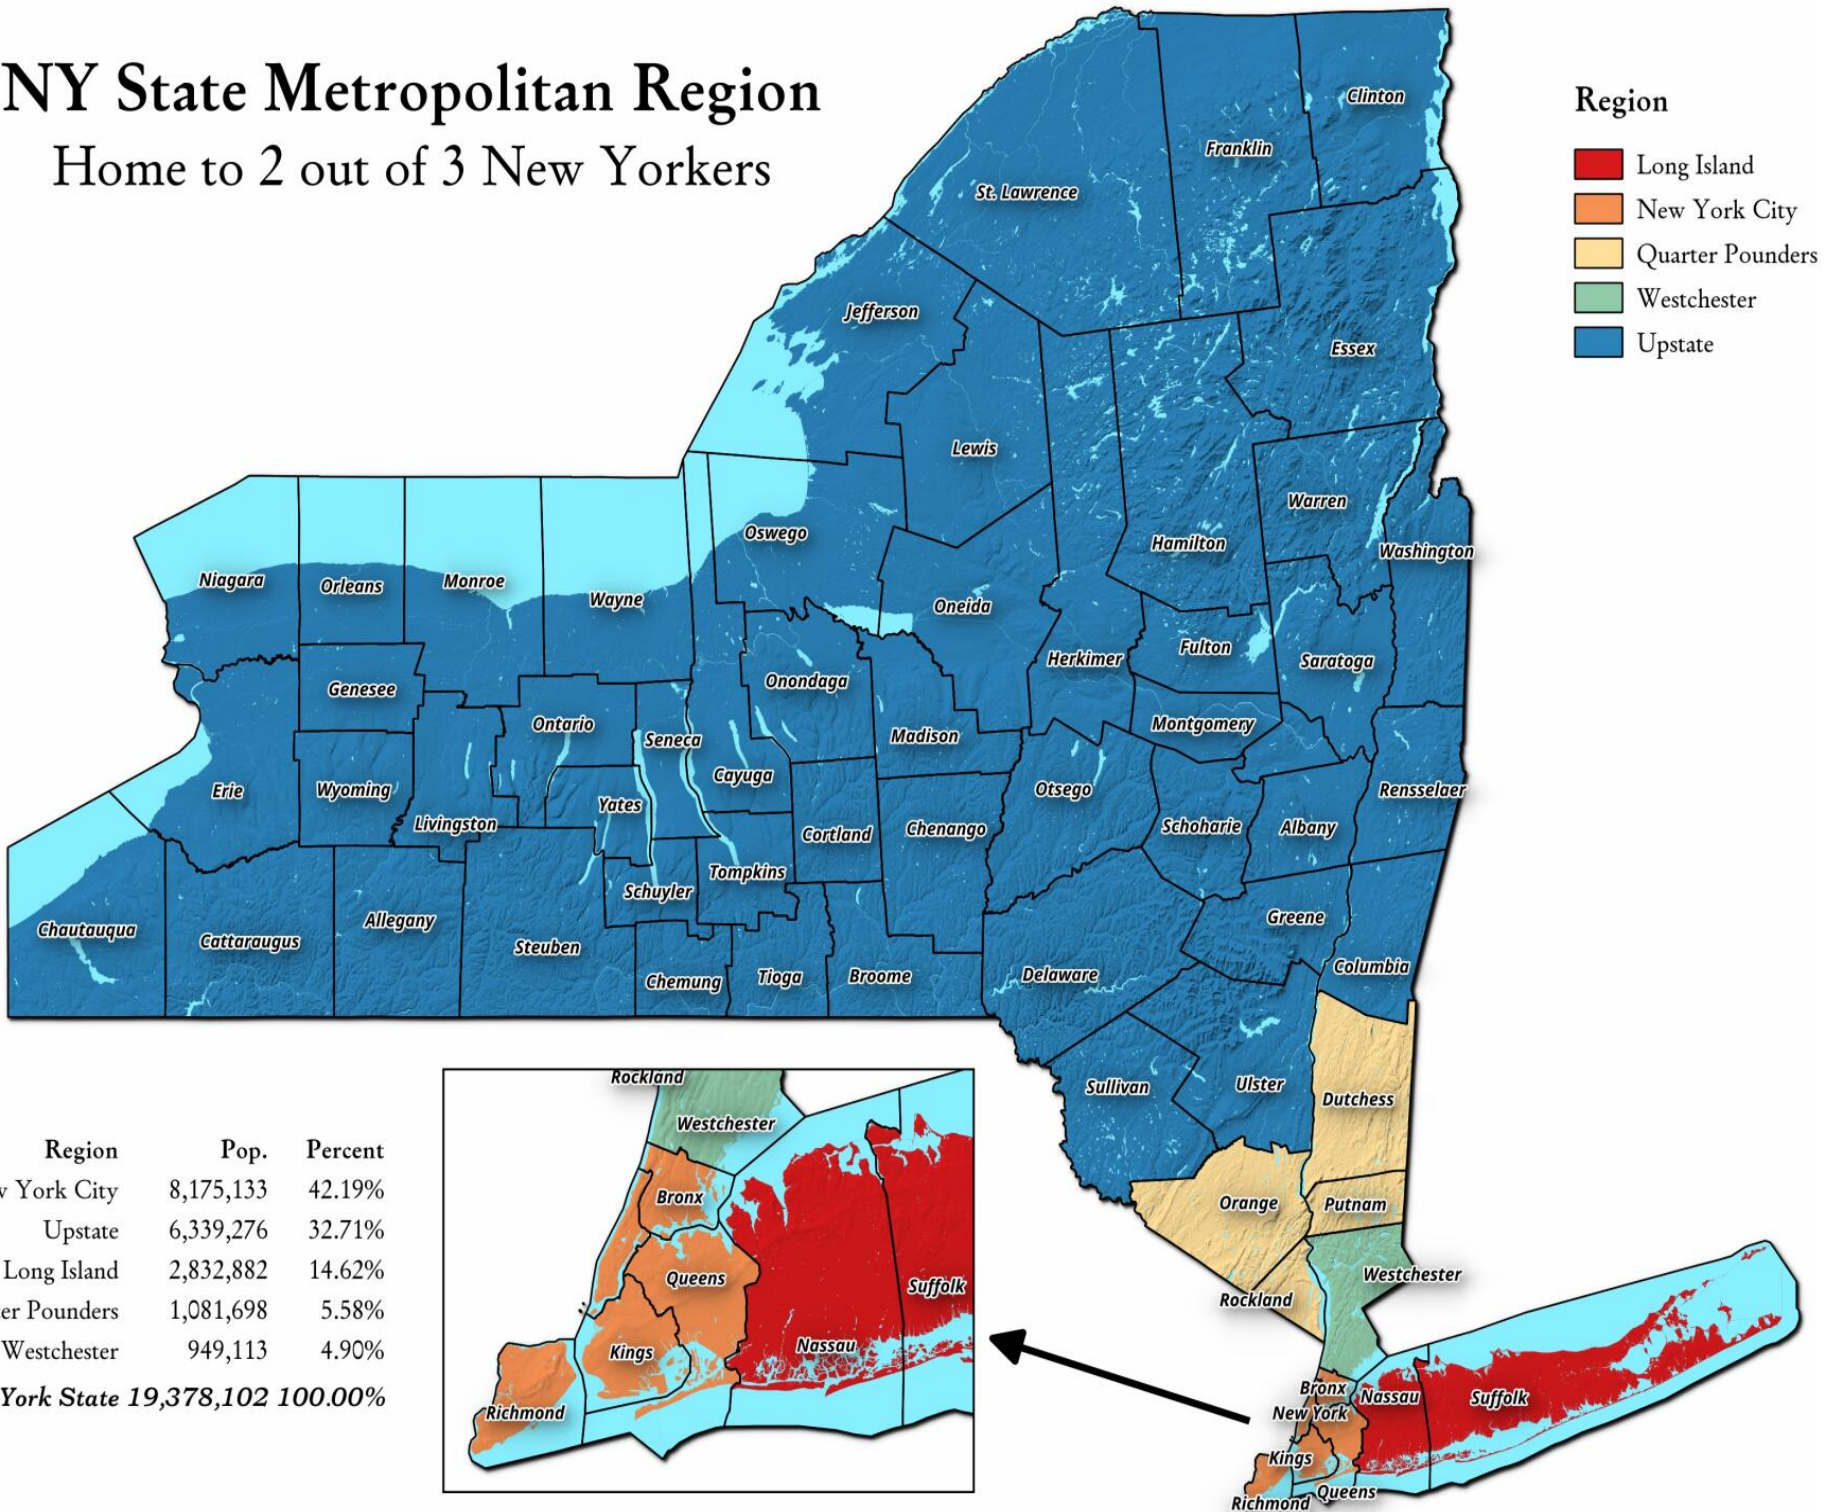

NY State Metropolitan Region

Home to 2 out of 3 New Yorkers

- Region**
- Long Island
 - New York City
 - Quarter Pounders
 - Westchester
 - Upstate

Region	Pop.	Percent
New York City	8,175,133	42.19%
Upstate	6,339,276	32.71%
Long Island	2,832,882	14.62%
Quarter Pounders	1,081,698	5.58%
Westchester	949,113	4.90%

New York State 19,378,102 100.00%