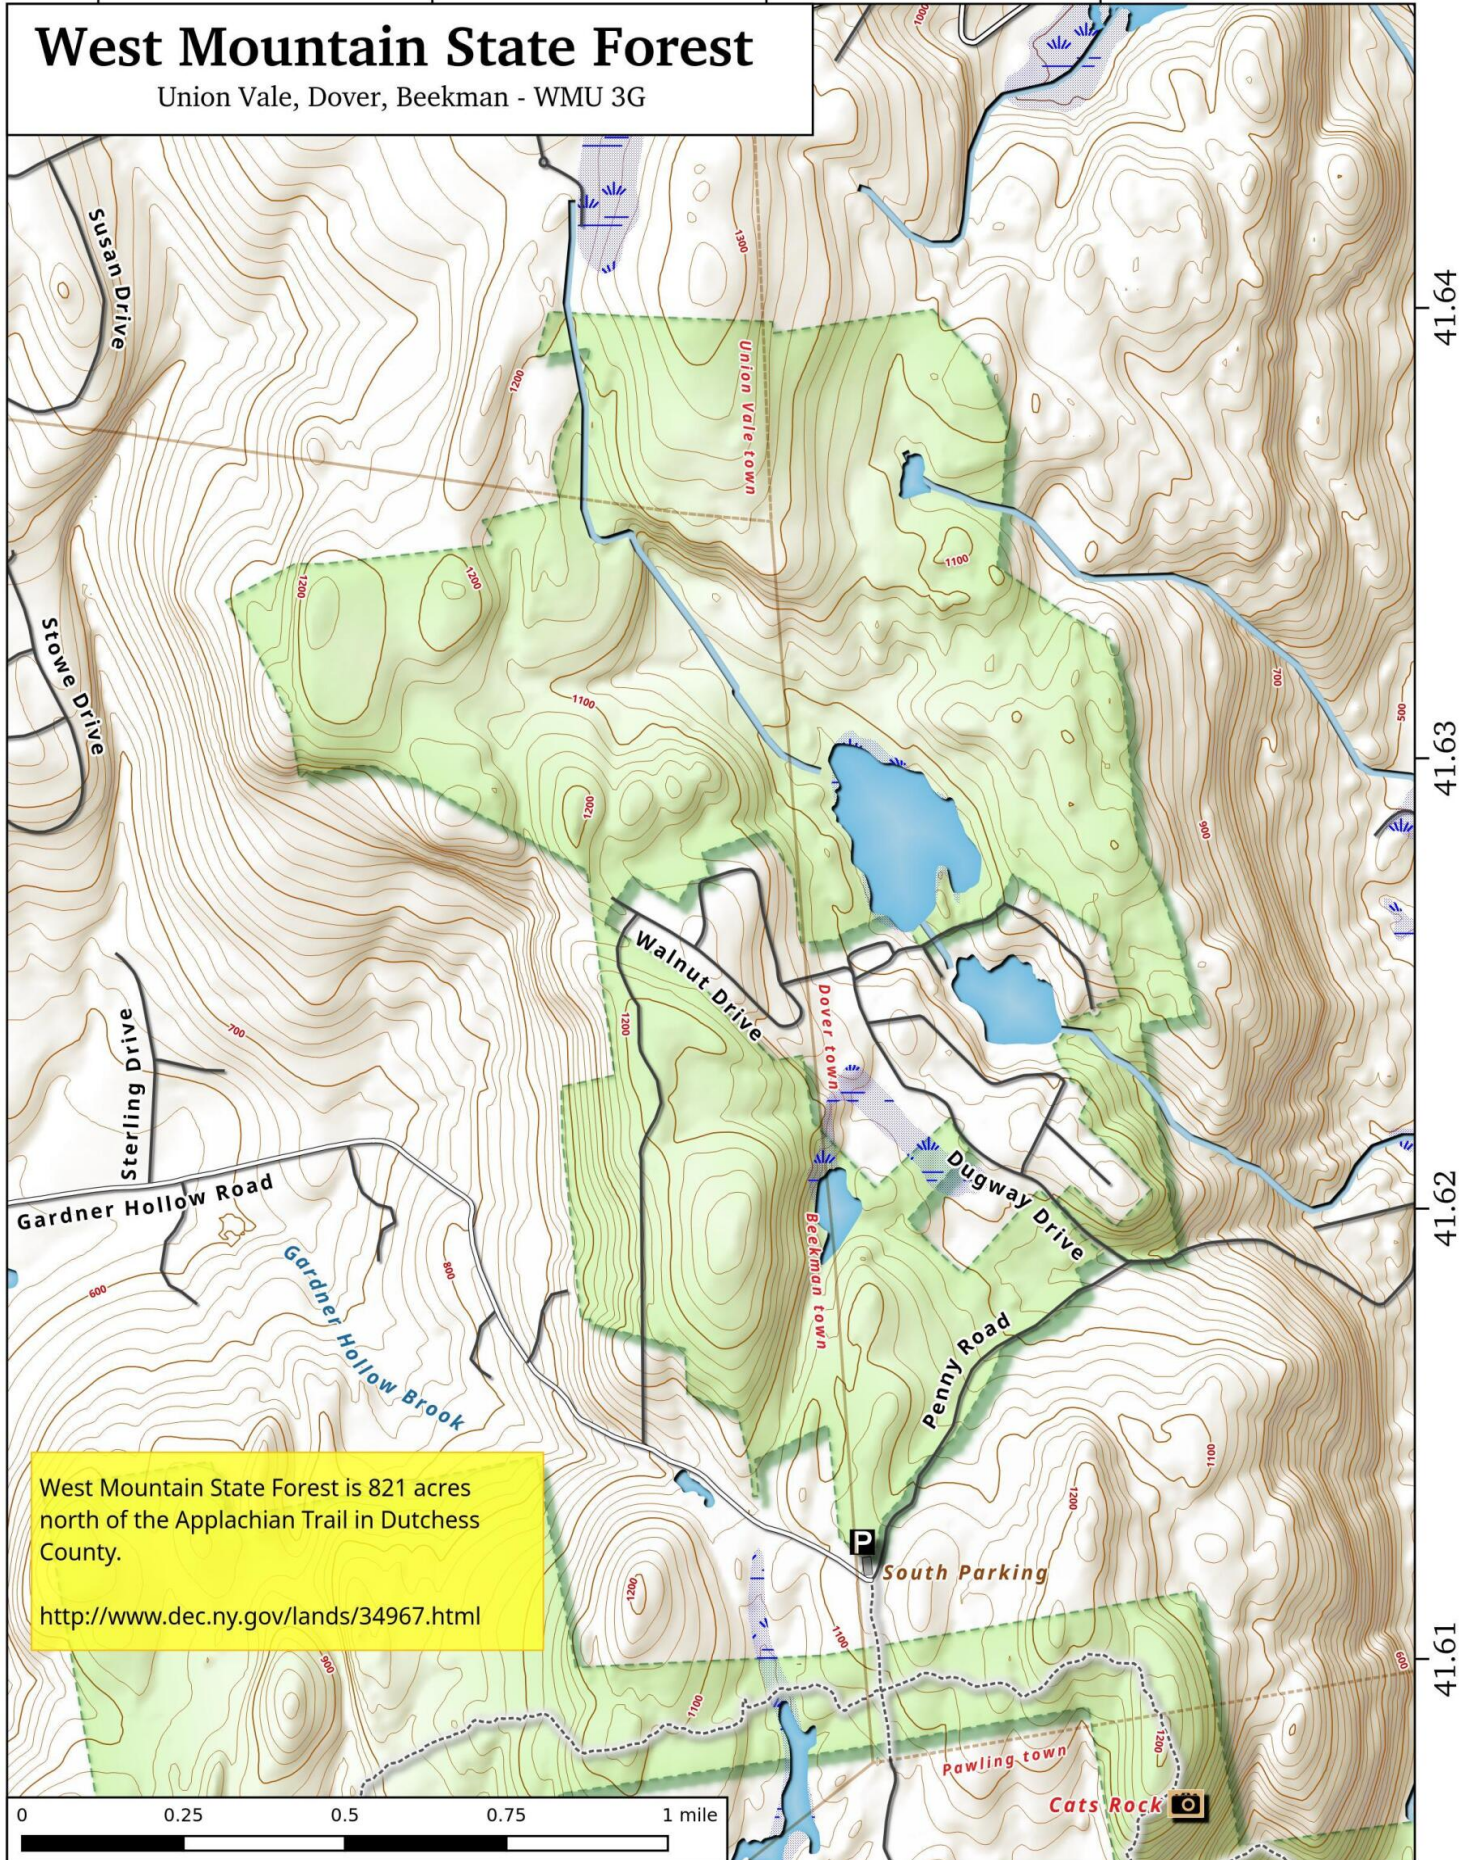

-73.65

-73.64

-73.63

-73.62

# West Mountain State Forest

Union Vale, Dover, Beekman - WMU 3G

41.64

41.63

41.62

41.61

West Mountain State Forest is 821 acres north of the Appalachian Trail in Dutchess County.

<http://www.dec.ny.gov/lands/34967.html>