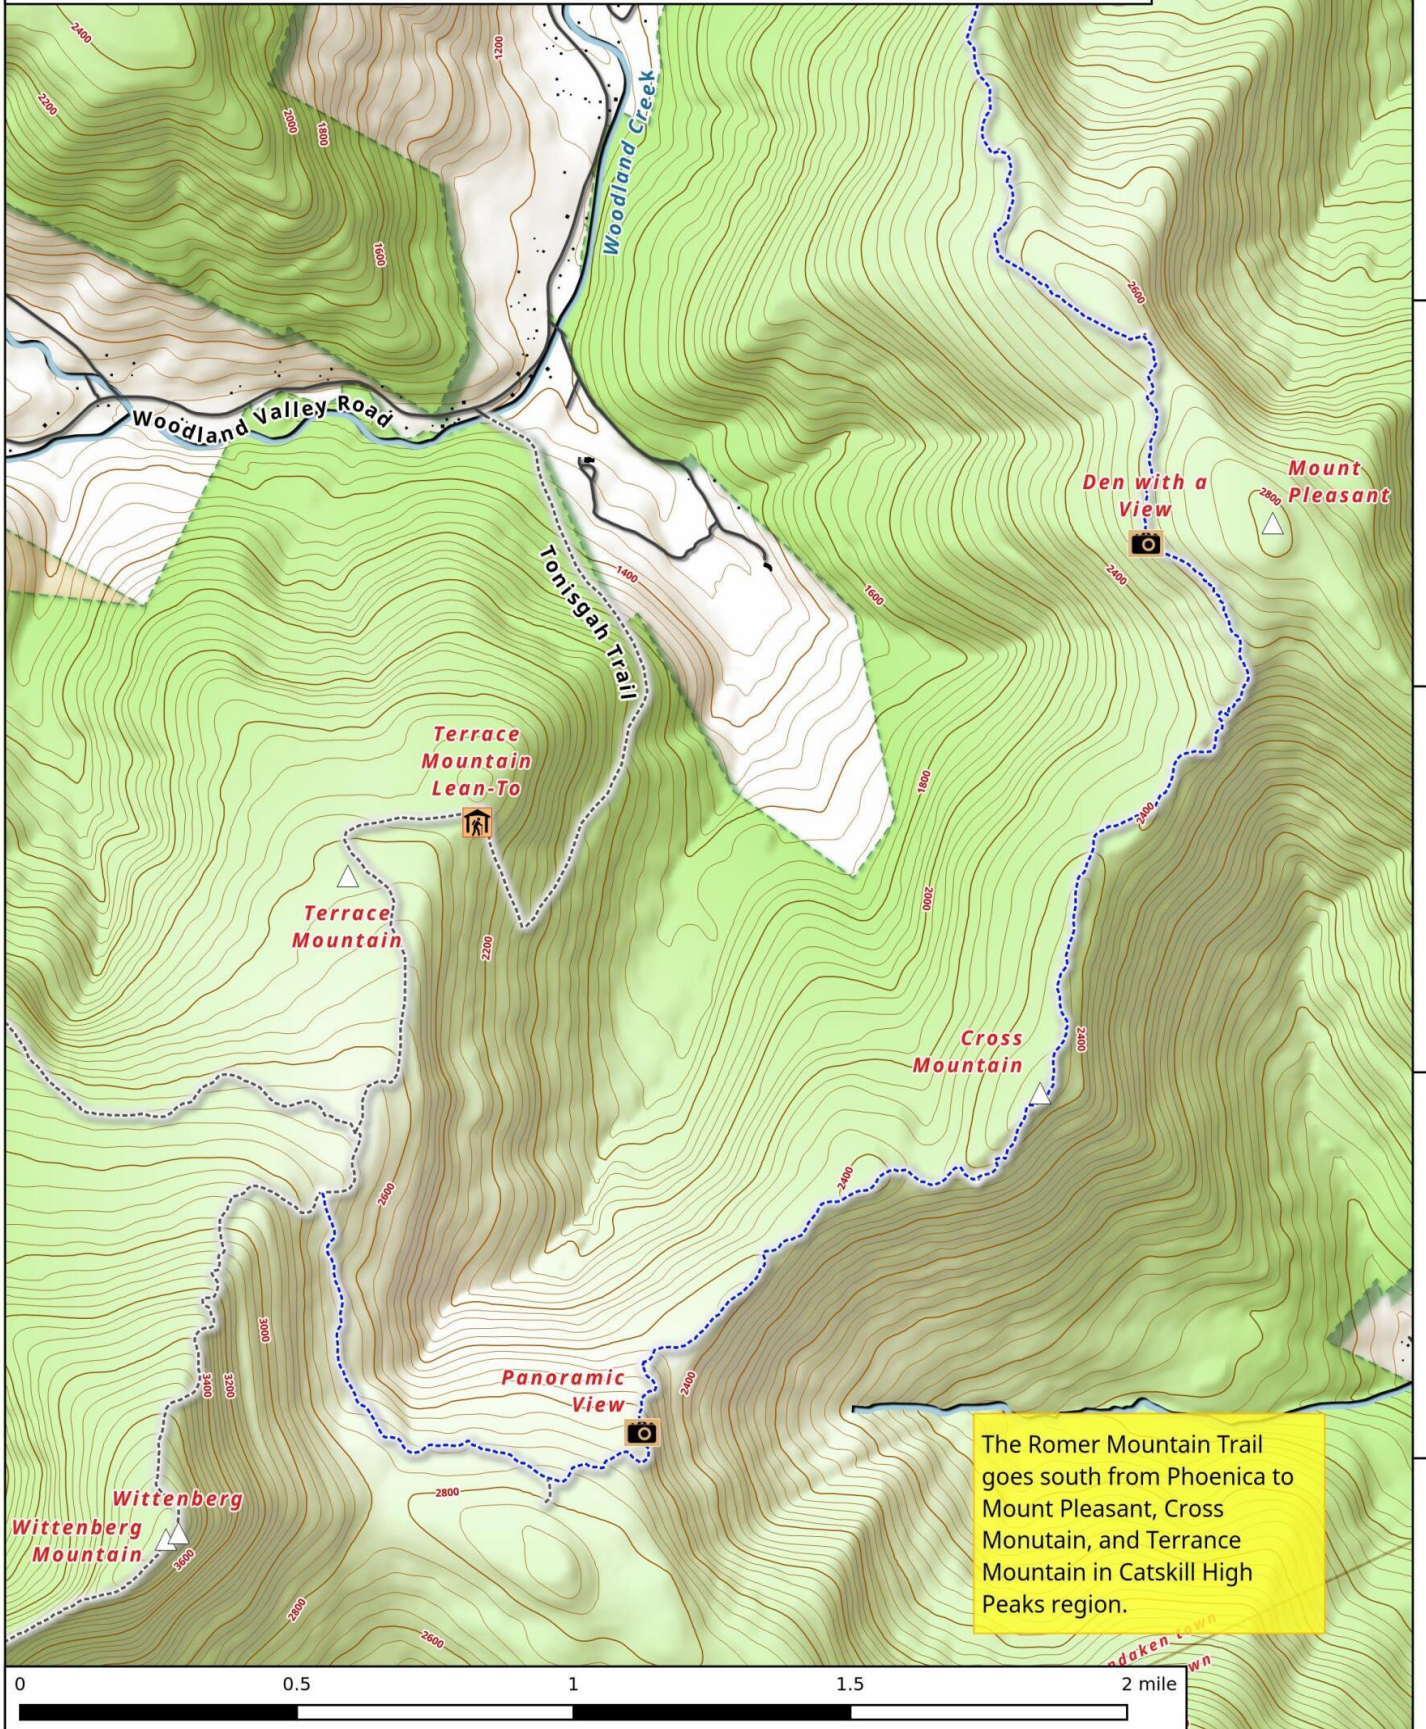

-74.35

-74.34

-74.33

-74.32

-74.31

Terrace, Pleasant and Cross Mountains

Woodstock, Shandaken, Olive - WMU 3A, 3

42.05

42.04

42.03

42.02

42.01

Terrace, Pleasant and Cross Mountains Map, January 2, 2017 by AndyArthur.org in QGIS 2.18.2 and Python. Street Map is Copyright © OpenStreetMap contributors, CC BY-SA. NYSDEC Data: DEM, Borders, ADK Wetlands, Trails, Assets. True North. 1 inch = 0.3 miles. Projection: NAD83 / UTM zone 18N. Coordinates: 0.01° latitude-longitude (WGS84). Contours are 40 feet.