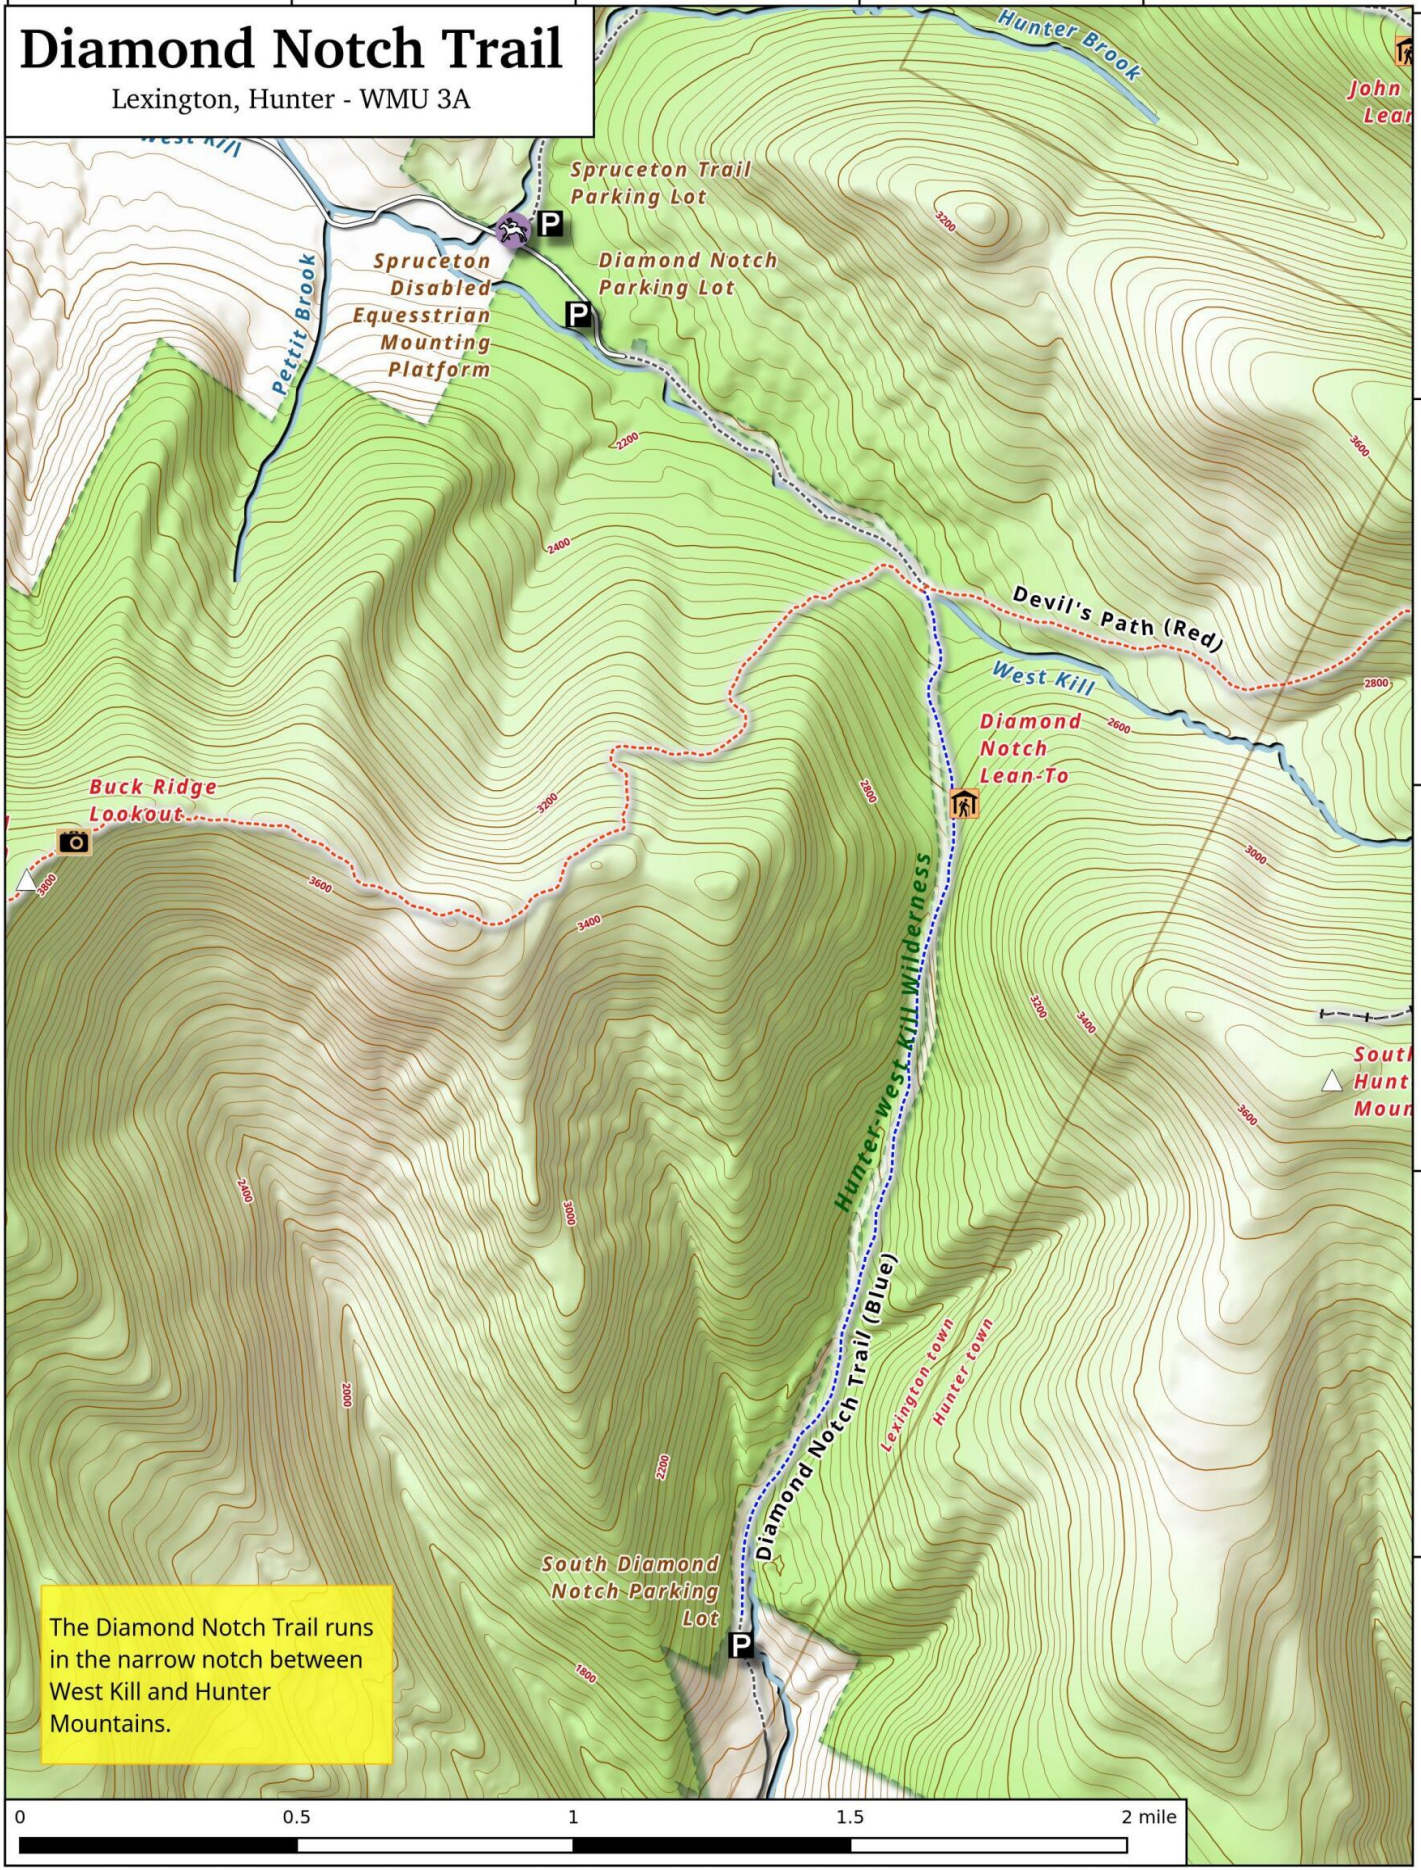

-74.29 -74.28 -74.27 -74.26 -74.25

Diamond Notch Trail

Lexington, Hunter - WMU 3A

42.19
42.18
42.17
42.16
42.15

The Diamond Notch Trail runs in the narrow notch between West Kill and Hunter Mountains.

Diamond Notch Trail Map, January 2, 2017 by AndyArthur.org in QGIS 2.18.2 and Python. Street Map is Copyright © OpenStreetMap contributors, CC BY-SA. NYSDEC Data: DEM, Borders, ADK Wetlands, Trails, Assets. True North. 1 inch = 0.3 miles. Projection: NAD83 / UTM zone 18N. Coordinates: 0.01° latitude-longitude (WGS84). Contours are 40 feet.