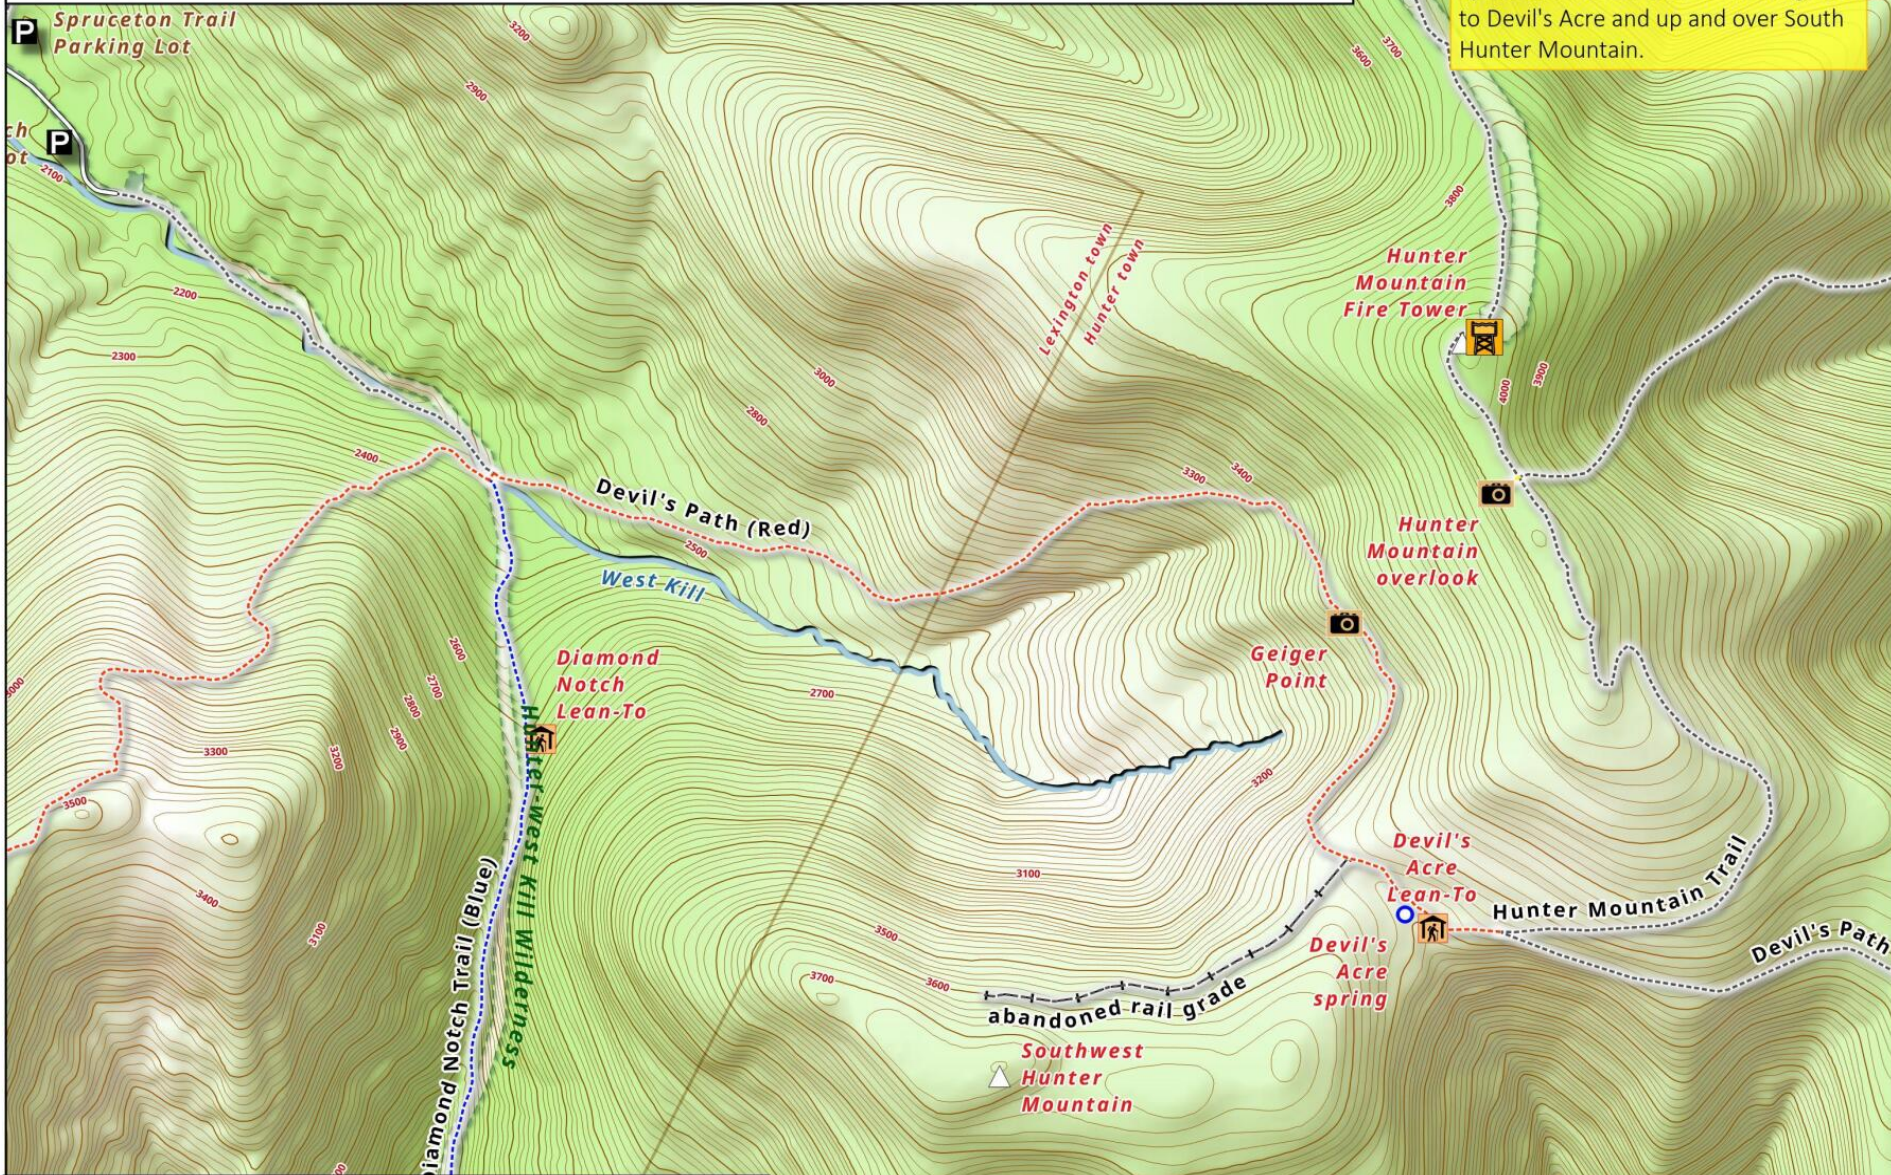

-74.27 -74.26 -74.25 -74.24 -74.23 -74.22

Diamond Notch Trail - South Hunter Mountain

Lexington, Hunter - WMU 3A

Another way up Hunter Mountain is via Diamond Notch Trail from Spruceton Hollow and connecting over to Devil's Acre and up and over South Hunter Mountain.

Diamond Notch Trail- South Hunter Mountain Map, January 2, 2017 by AndyArthur.org in QGIS 2.18.2 and Python. Street Map is Copyright © OpenStreetMap contributors, CC BY-SA. NYSDEC Data: DEM, Borders, ADK Wetlands, Trails, Assets. True North. 1 inch = 0.3 miles. Projection: NAD83 / UTM zone 18N. Coordinates: 0.01° latitude-longitude (WGS84). Contours are 20 feet.