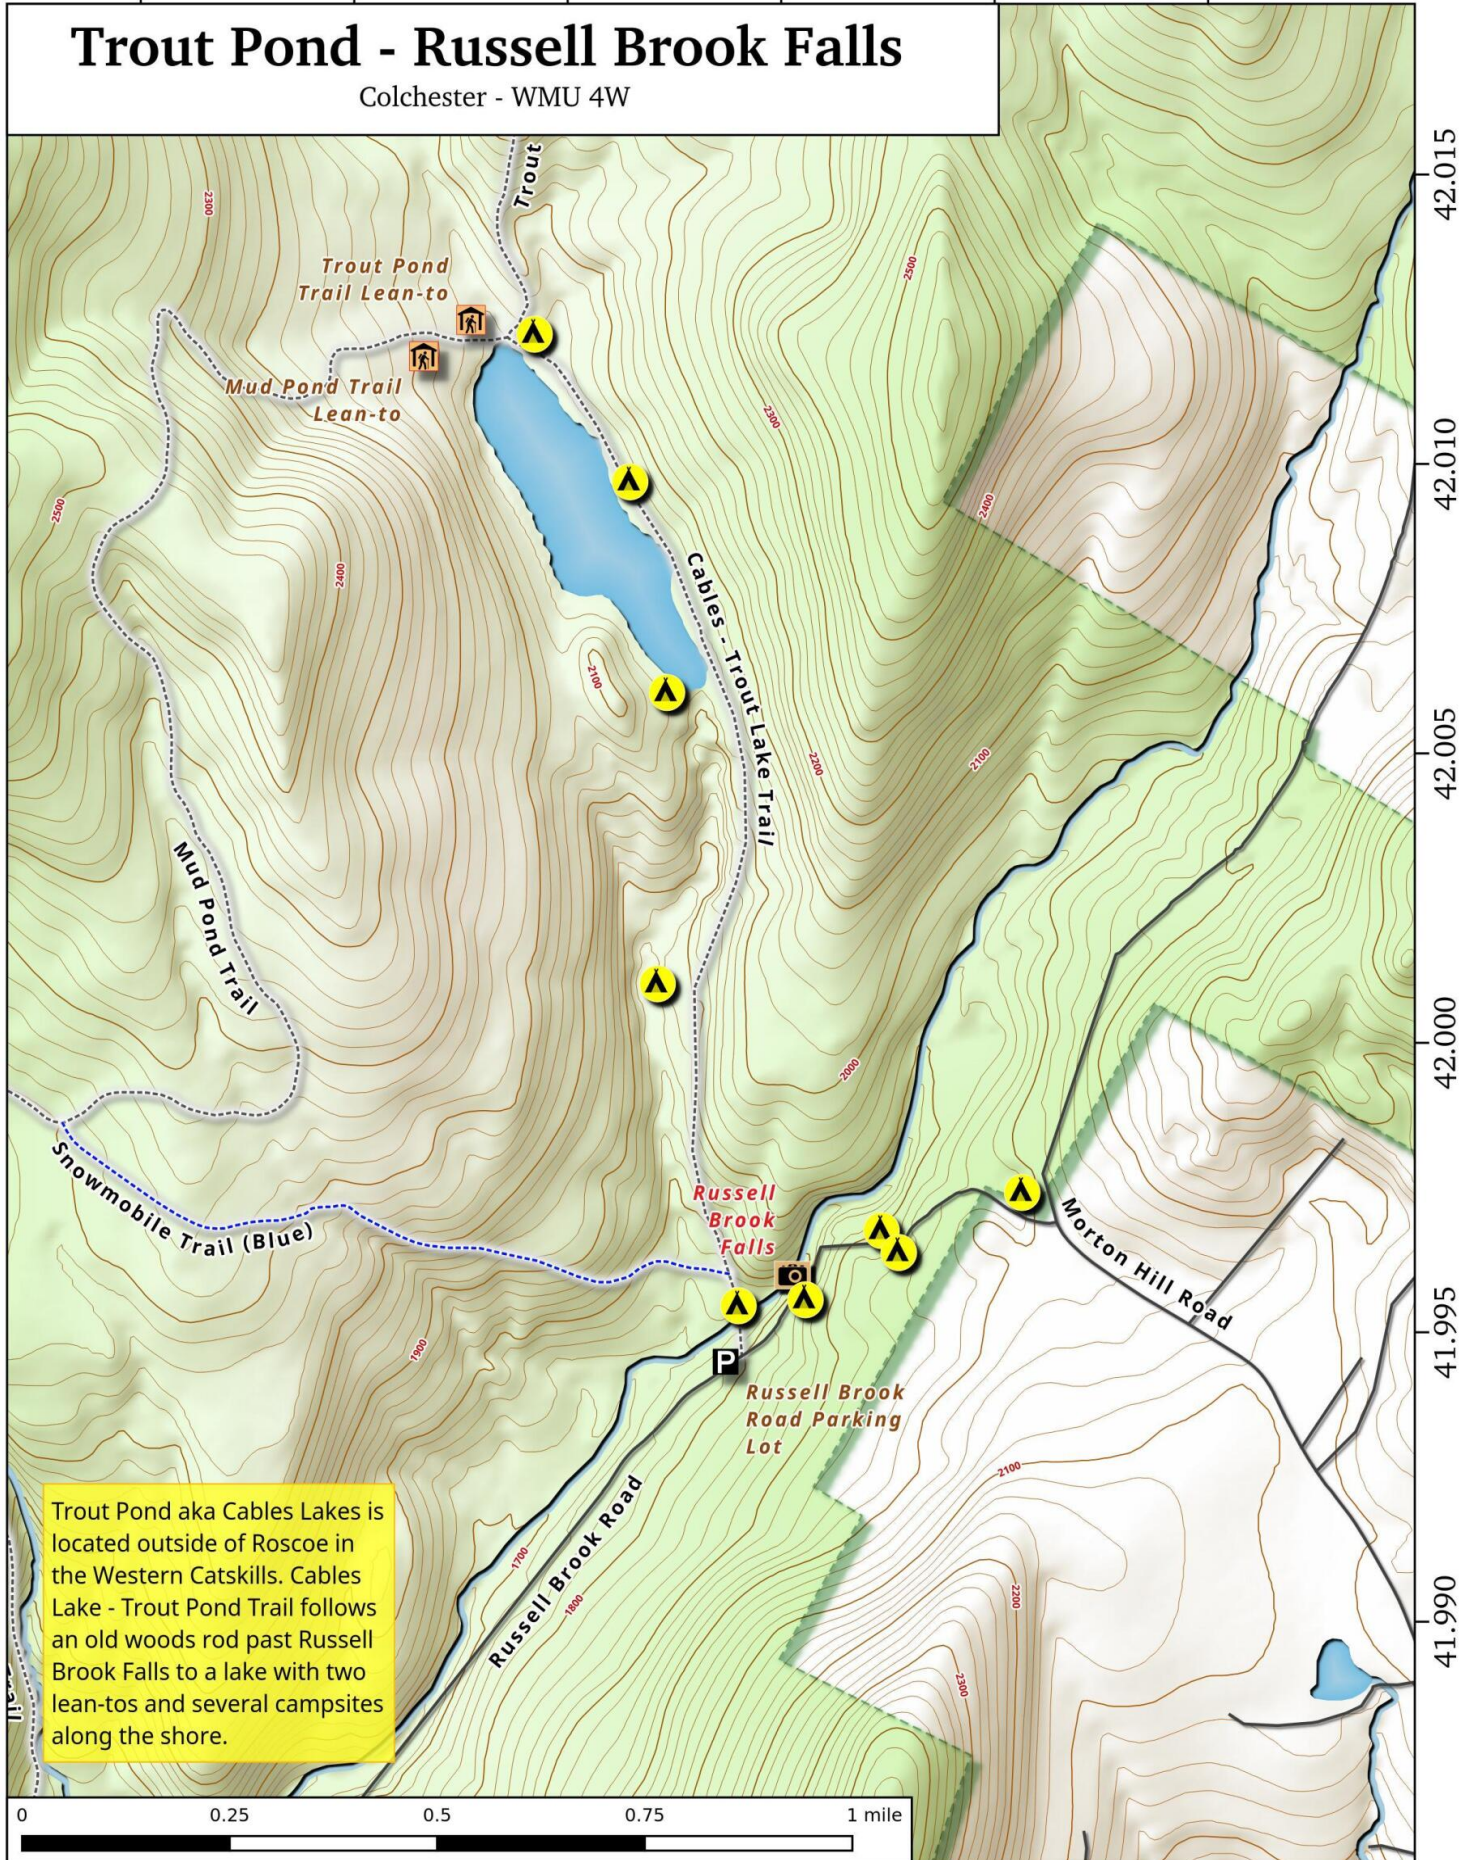

-74.955 -74.950 -74.945 -74.940 -74.935 -74.930

Trout Pond - Russell Brook Falls

Colchester - WMU 4W

0 0.25 0.5 0.75 1 mile