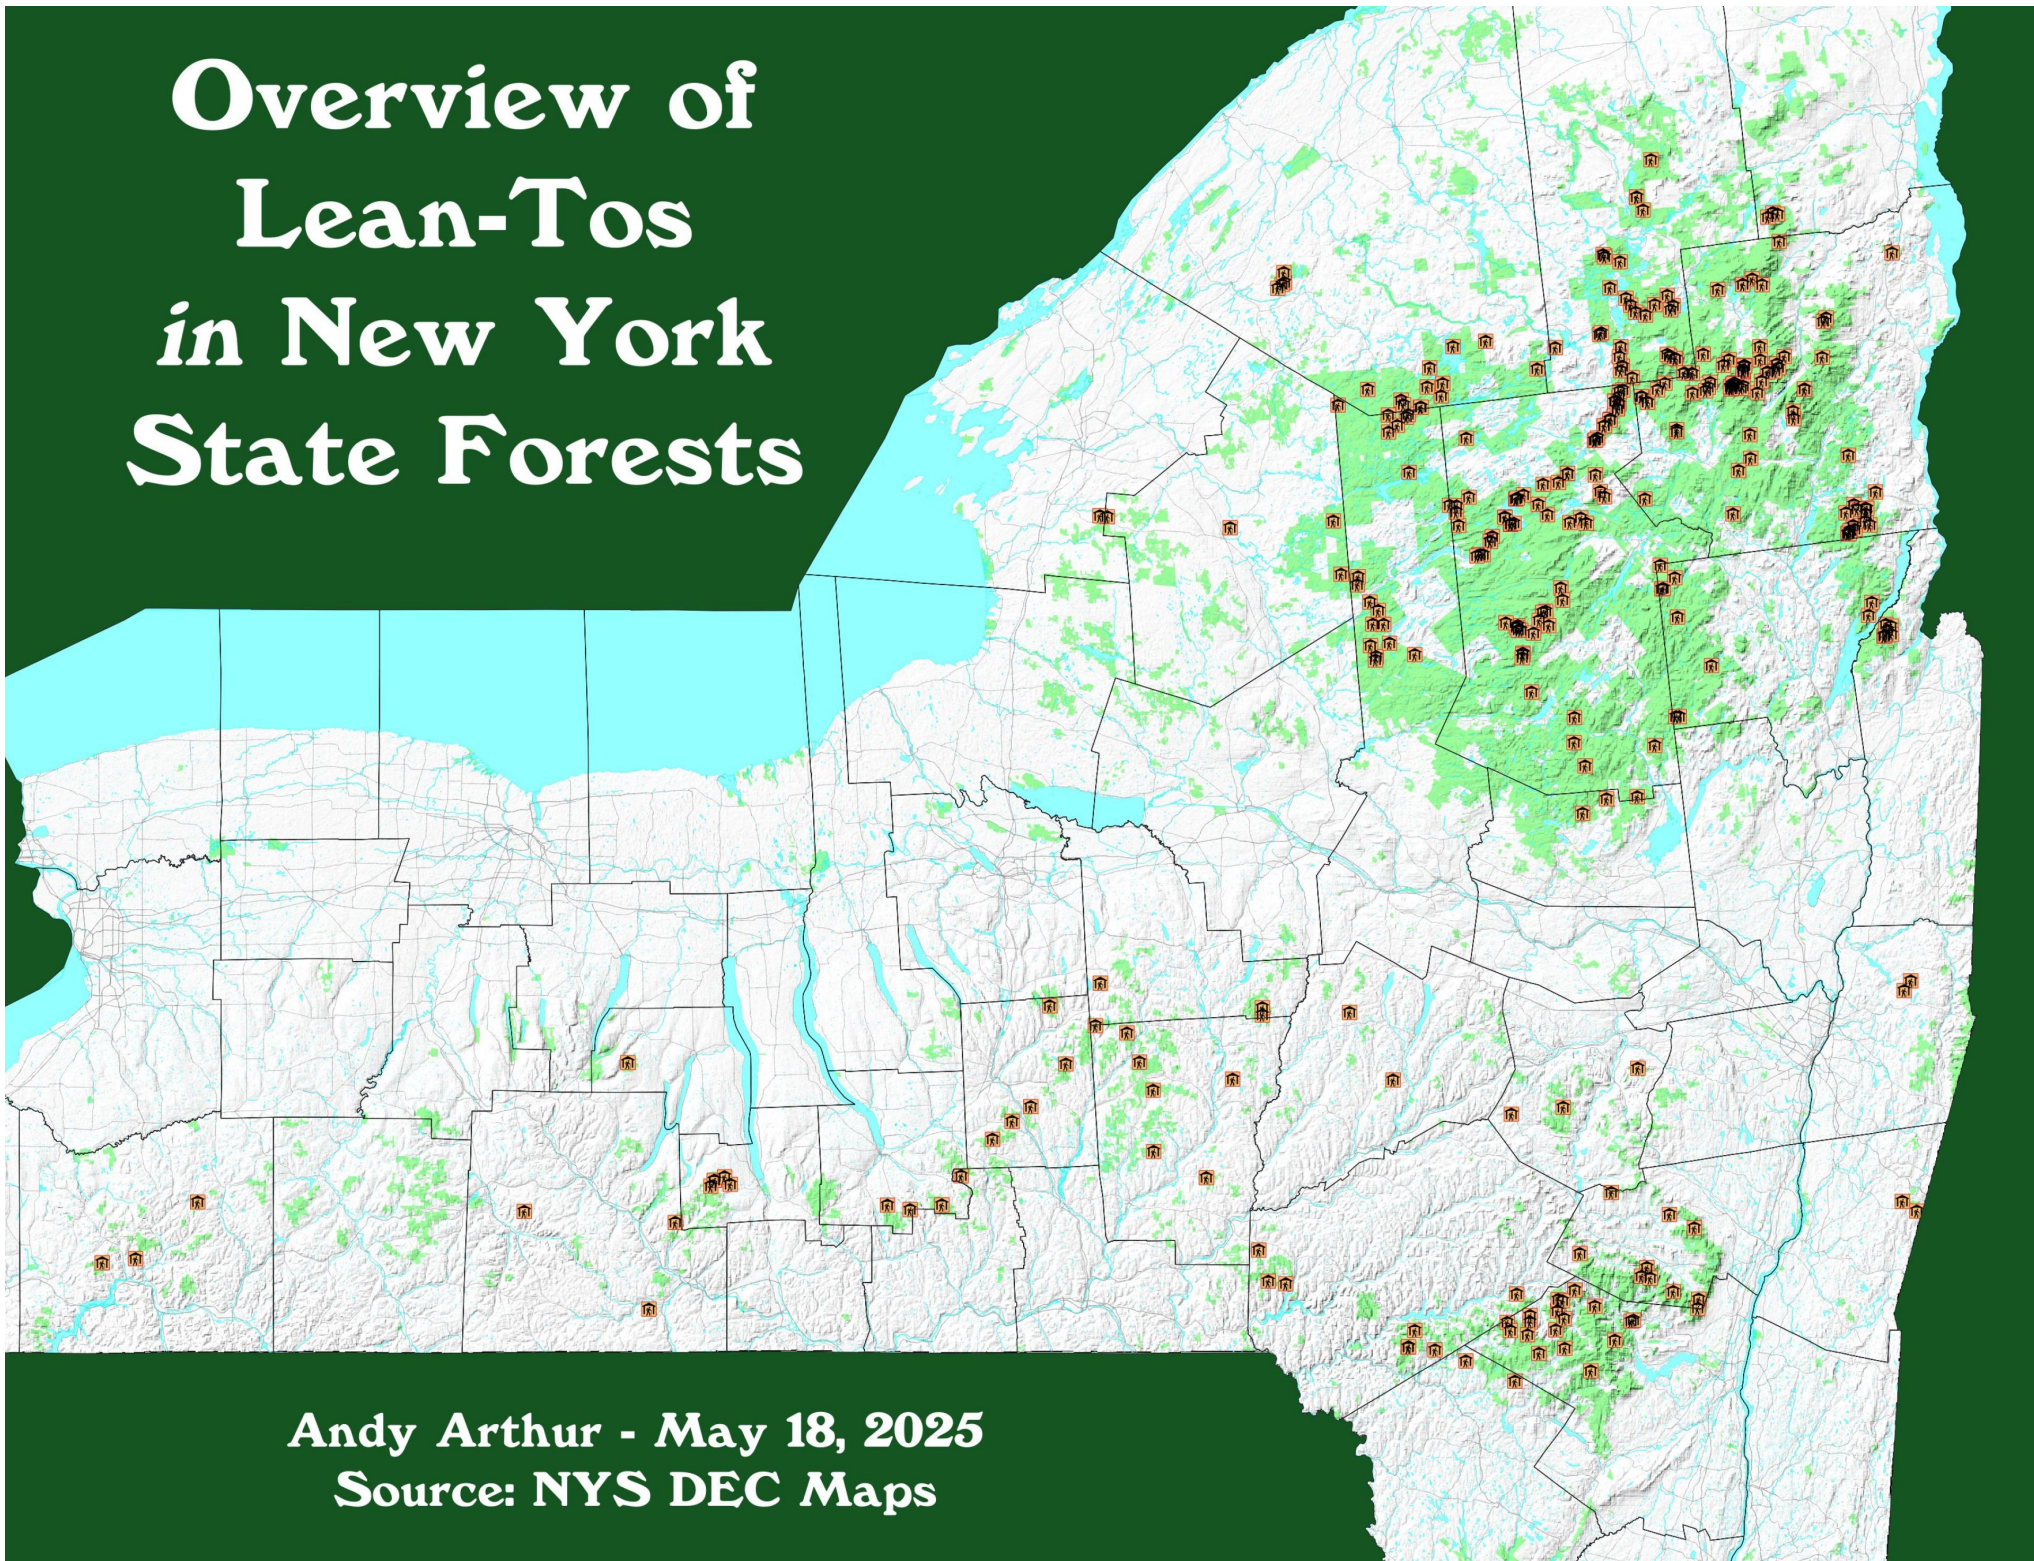

# Overview of Lean-Tos in New York State Forests

Andy Arthur - May 18, 2025  
Source: NYS DEC Maps