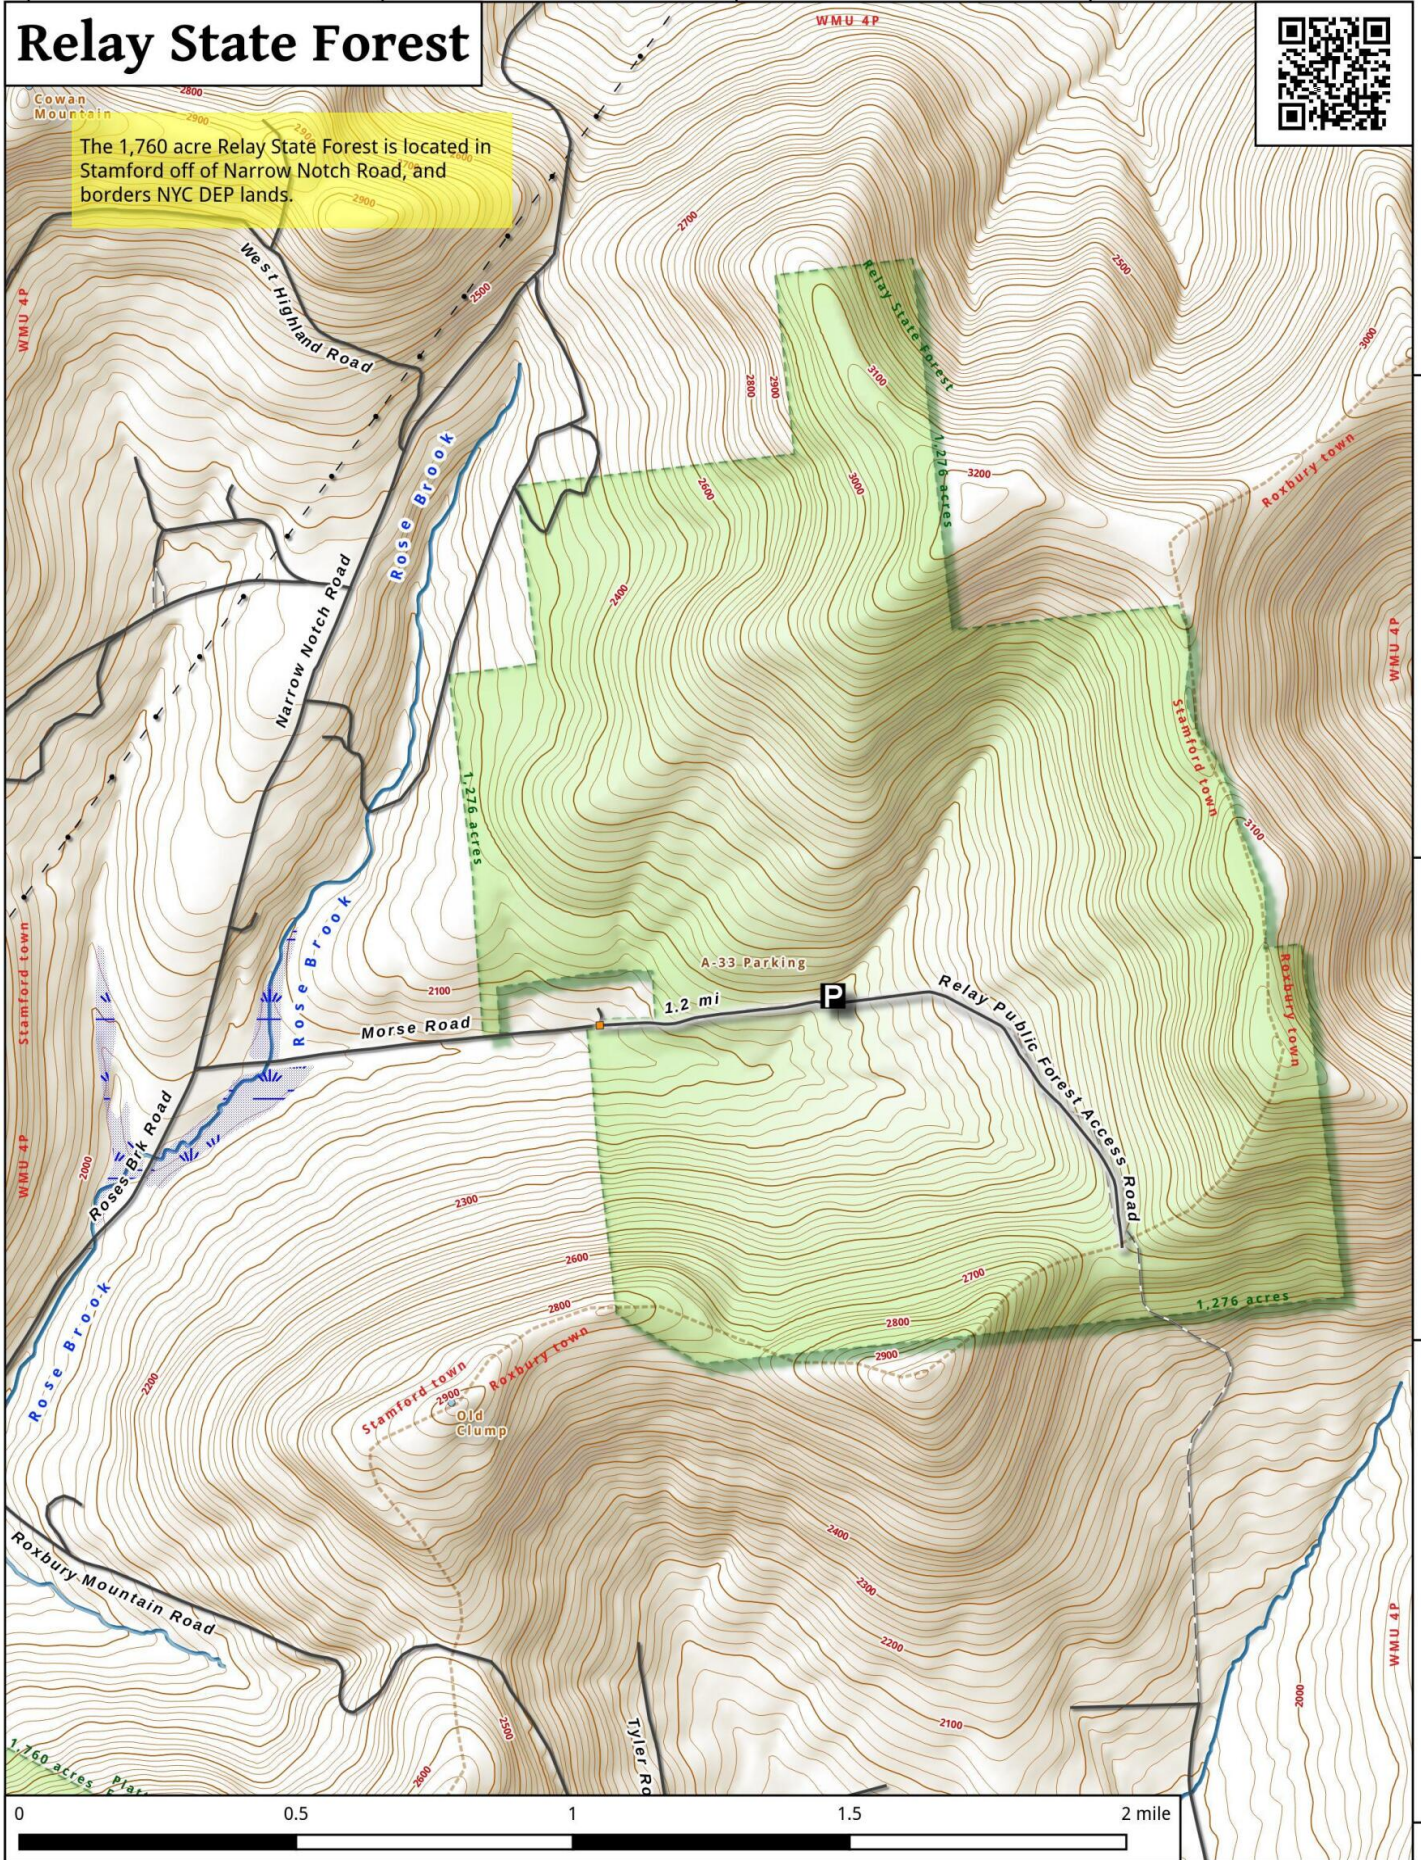

74°39'0"W

74°38'15"W

74°37'30"W

74°36'45"W

# Relay State Forest

The 1,760 acre Relay State Forest is located in Stamford off of Narrow Notch Road, and borders NYC DEP lands.

42°20'15"N

42°19'30"N

42°18'45"N

42°18'0"N

Relay State Forest Map, April 3, 2016 by AndyArthur.org in QGIS 2.14.1-Essen and Python. Street Map is Copyright © OpenStreetMap contributors, CC BY-SA. NYSDEC Data: DEM, Borders, ADK Wetlands, Trails, Assets. True North. 1 inch = 0.3 miles. Projection: NAD83 / UTM zone 18N. Coordinates: 45" WGS 84. Contours are 20 feet.