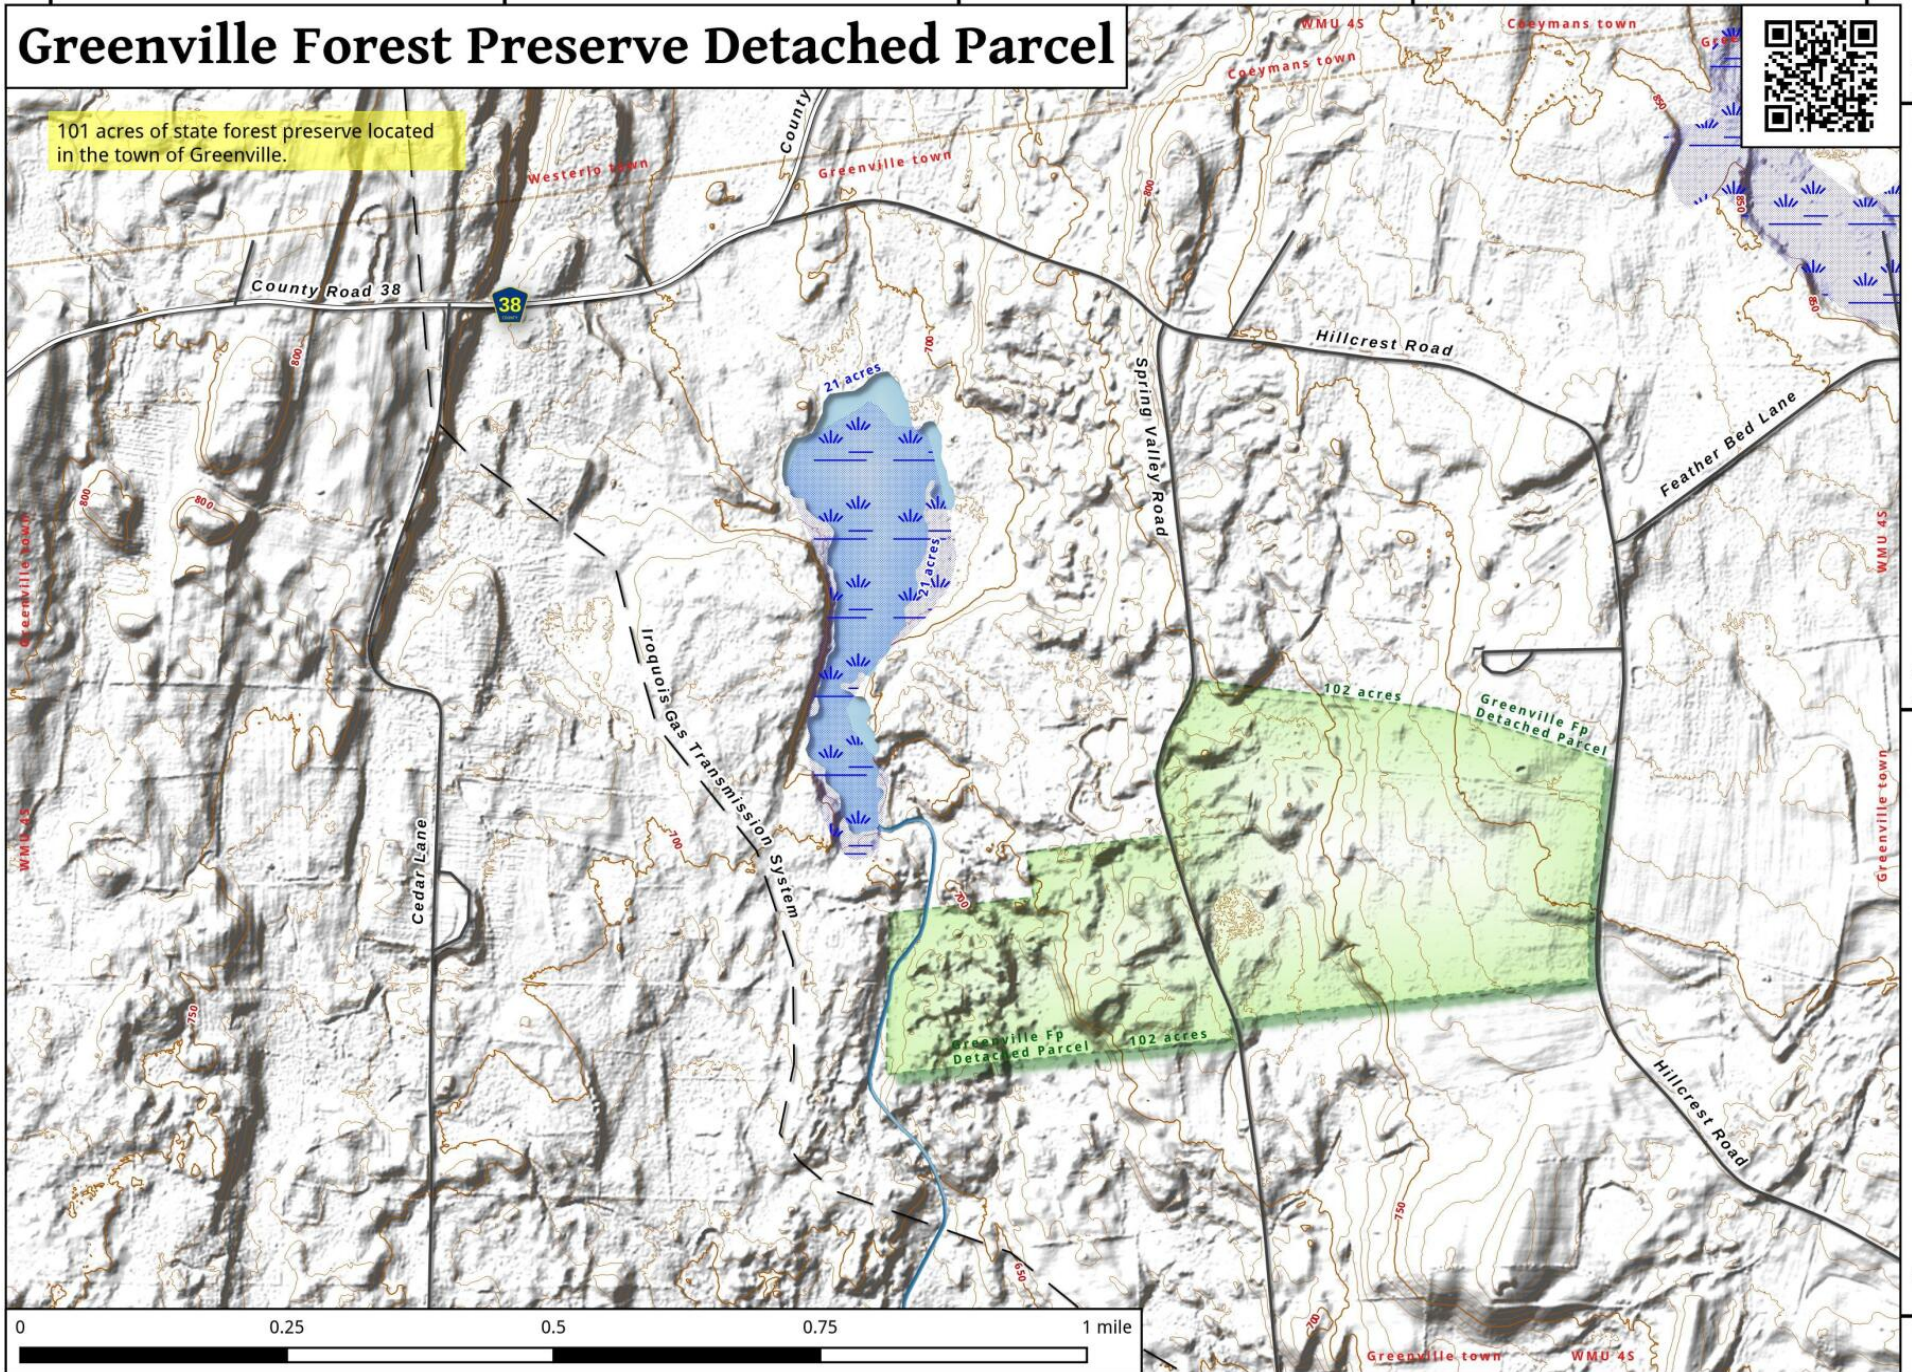

73°59'00"W

73°58'30"W

73°58'00"W

73°57'30"W

73°57'00"W

Greenville Forest Preserve Detached Parcel

101 acres of state forest preserve located in the town of Greenville.

Greenville Forest Preserve Detached Parcel Map, April 1, 2016 by AndyArthur.org in QGIS 2.14.1-Essen and Python. Street Map is Copyright © OpenStreetMap contributors, CC BY-SA. NYSDEC Data: DEM, Borders, ADK Wetlands, Trails, Assets. True North. 1 inch = 0.2 miles. Projection: NAD83 / UTM zone 18N. Coordinates: 30" WGS 84. Contours are 20 feet.