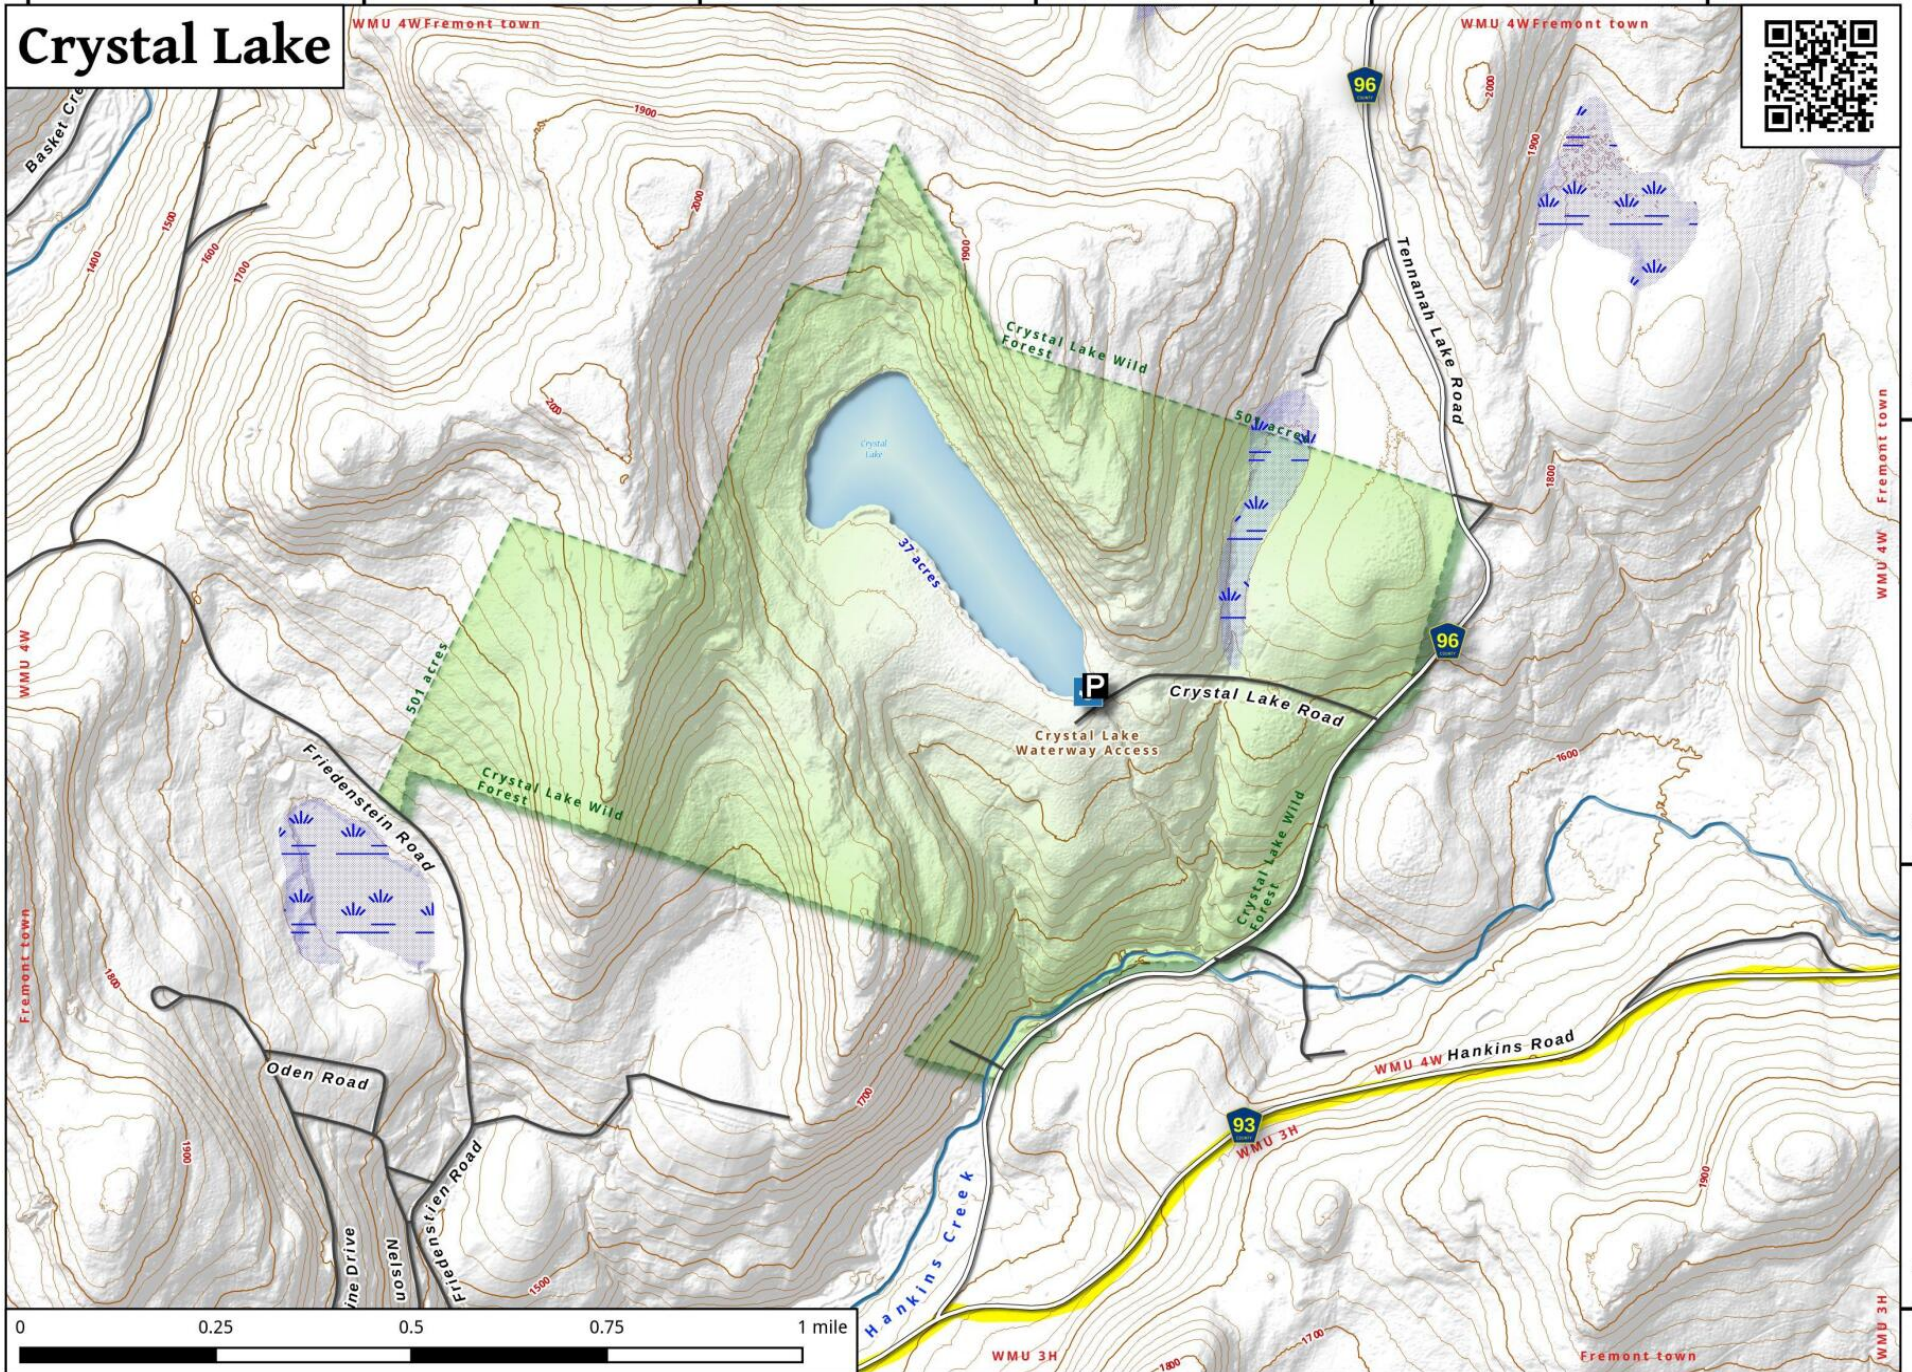

75°03'00"W

75°02'30"W

75°02'00"W

75°01'30"W

75°01'00"W

75°00'30"W

# Crystal Lake

Crystal Lake Map, April 1, 2016 by AndyArthur.org in QGIS 2.14.1-Essen and Python. Street Map is Copyright © OpenStreetMap contributors, CC BY-SA. NYSDEC Data: DEM, Borders, ADK Wetlands, Trails, Assets. True North. 1 inch = 0.2 miles. Projection: NAD83 / UTM zone 18N. Coordinates: 30" WGS 84. Contours are 20 feet.