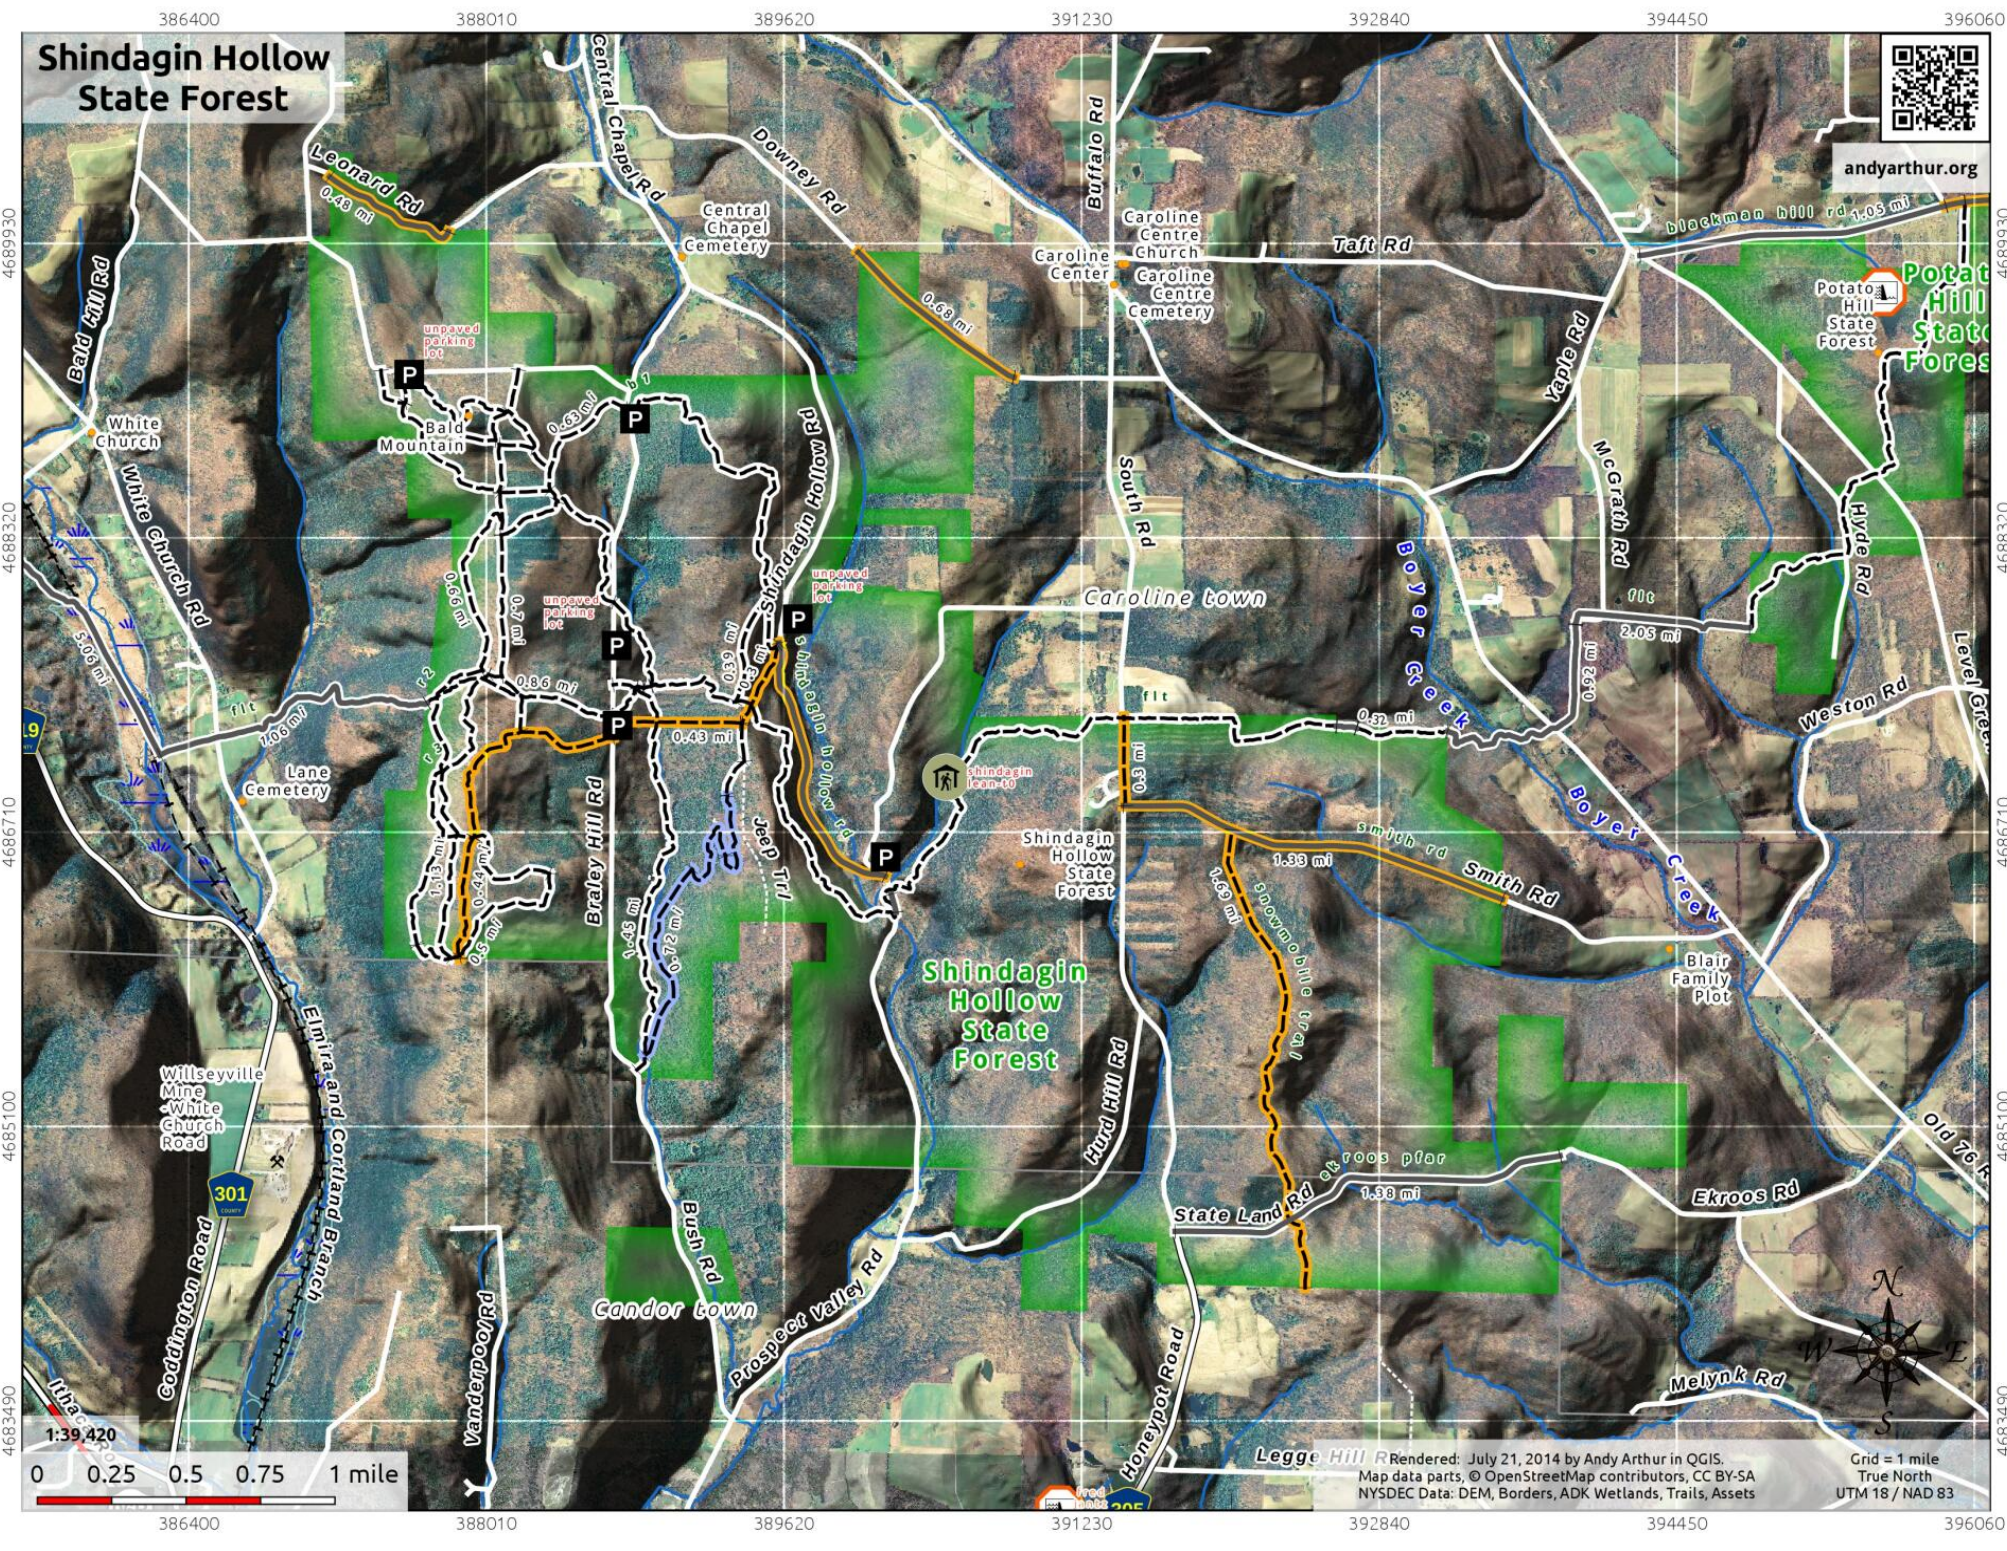

Shindagin Hollow State Forest

andyarthur.org

Legge Hill R
Rendered: July 21, 2014 by Andy Arthur in QGIS.
Map data parts, © OpenStreetMap contributors, CC BY-SA
NYSDEC Data: DEM, Borders, ADK Wetlands, Trails, Assets

Grid = 1 mile
True North
UTM 18 / NAD 83