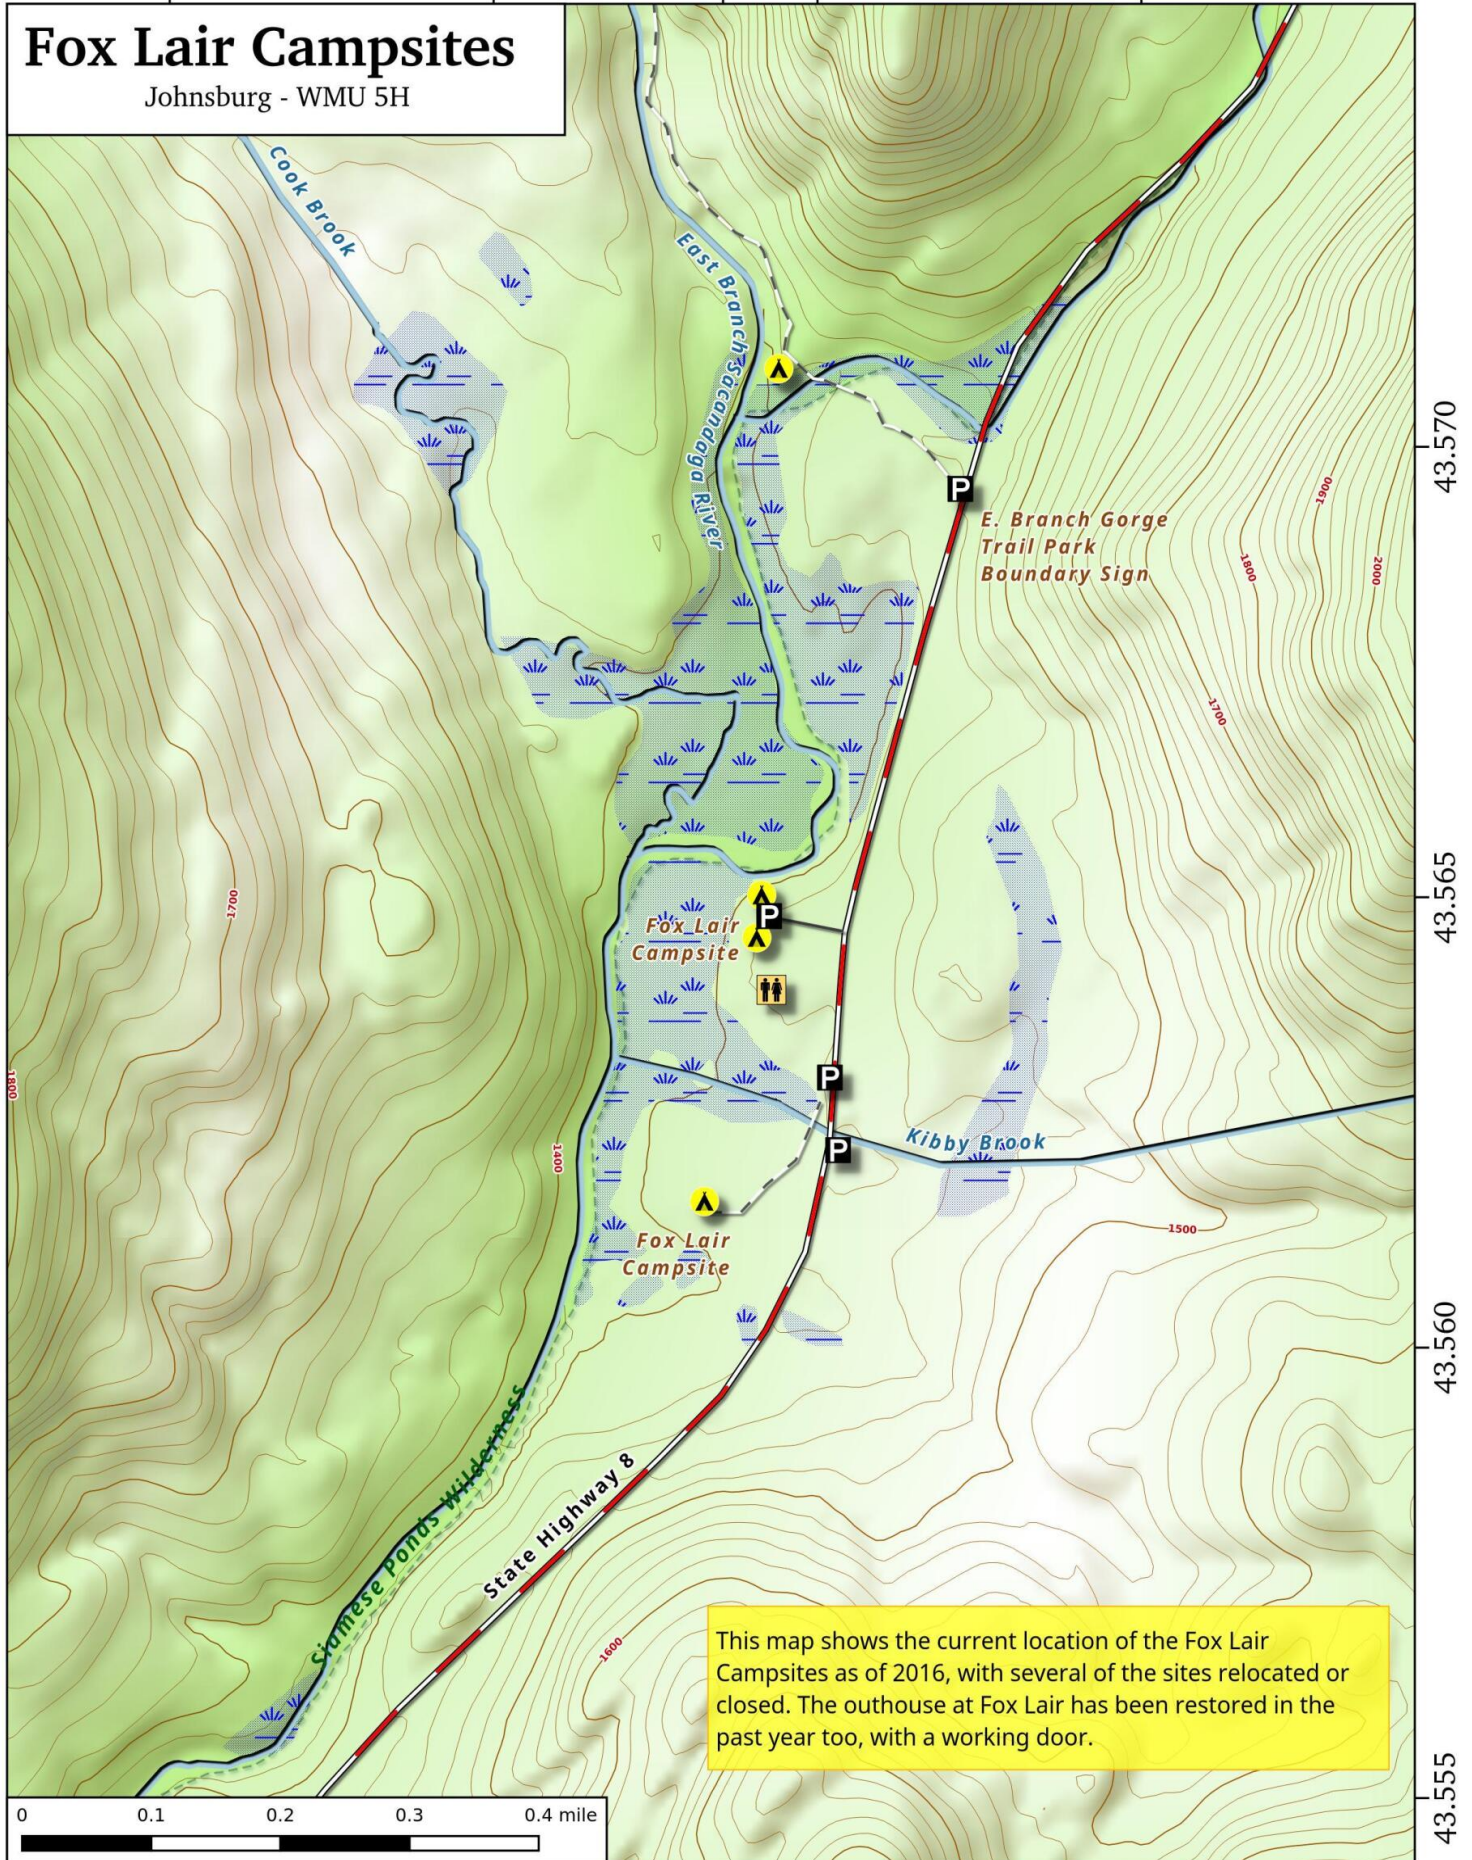

-74.125

-74.120

43.575-74.115

-74.110

Fox Lair Campsites

Johnsburg - WMU 5H

This map shows the current location of the Fox Lair Campsites as of 2016, with several of the sites relocated or closed. The outhouse at Fox Lair has been restored in the past year too, with a working door.

Fox Lair Campsites Map, March 25, 2017 by AndyArthur.org in QGIS 2.18.3 and Python. Street Map is Copyright © OpenStreetMap contributors, CC BY-SA. NYSDEC Data: DEM, Borders, ADK Wetlands, Trails, Assets. True North. 1 inch = 0.1 miles. Projection: NAD83 / UTM zone 18N. Coordinates: 0.005° latitude-longitude (WGS84). Contours are 20 feet.