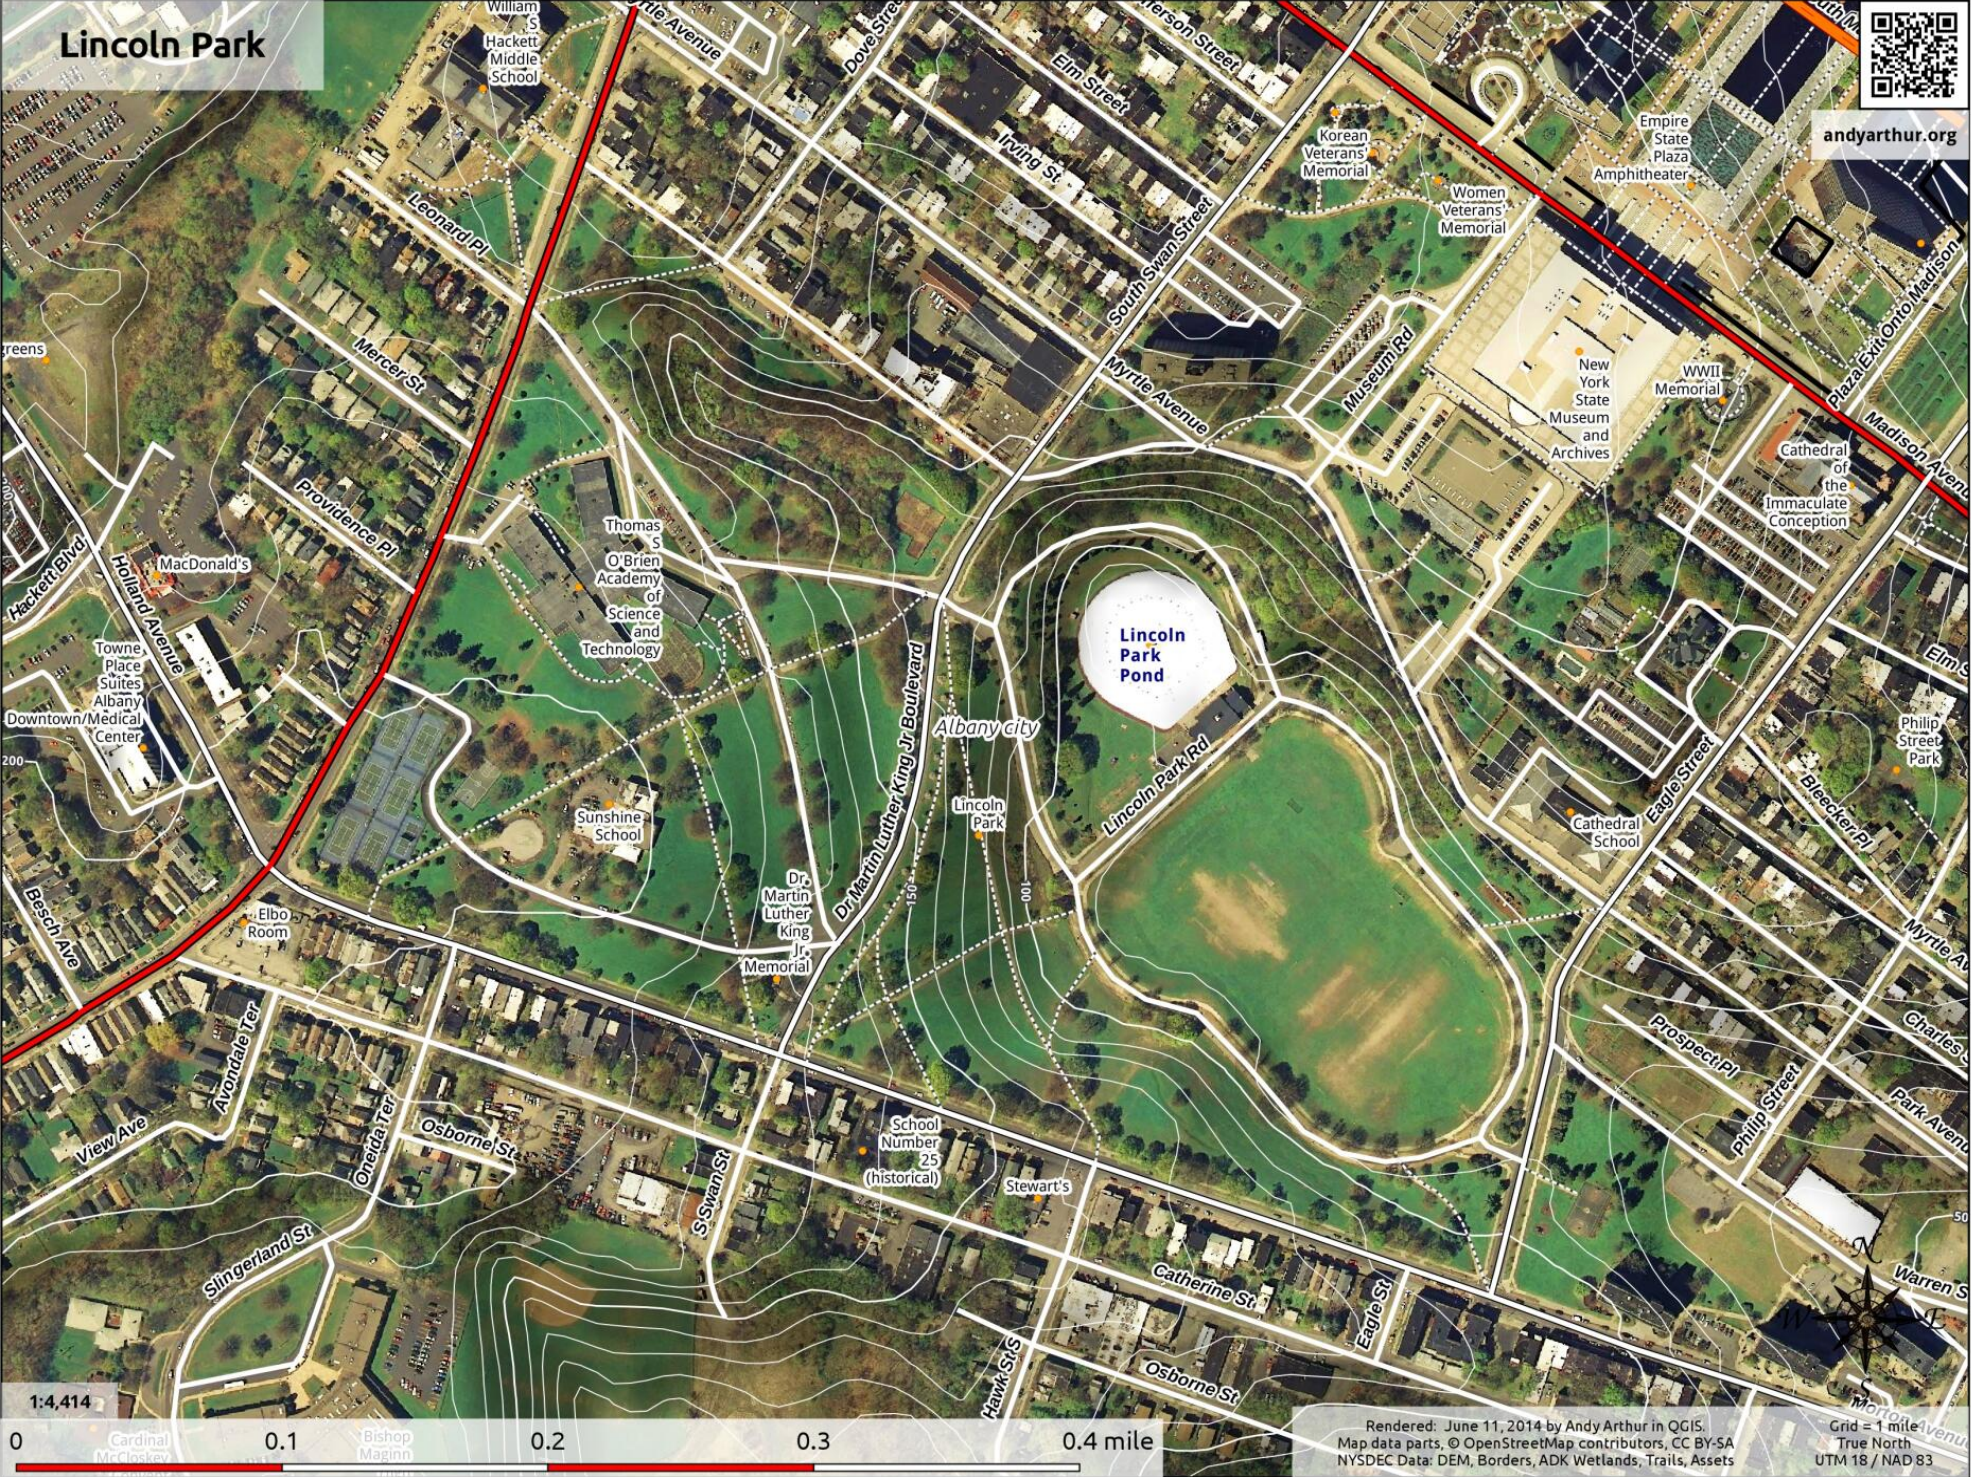

Lincoln Park

andyarthur.org

1:4,414

Rendered: June 11, 2014 by Andy Arthur in QGIS.
Map data parts, © OpenStreetMap contributors, CC BY-SA
NYSDEC Data: DEM, Borders, ADK Wetlands, Trails, Assets

Grid = 1 mile
True North
UTM 18 / NAD 83