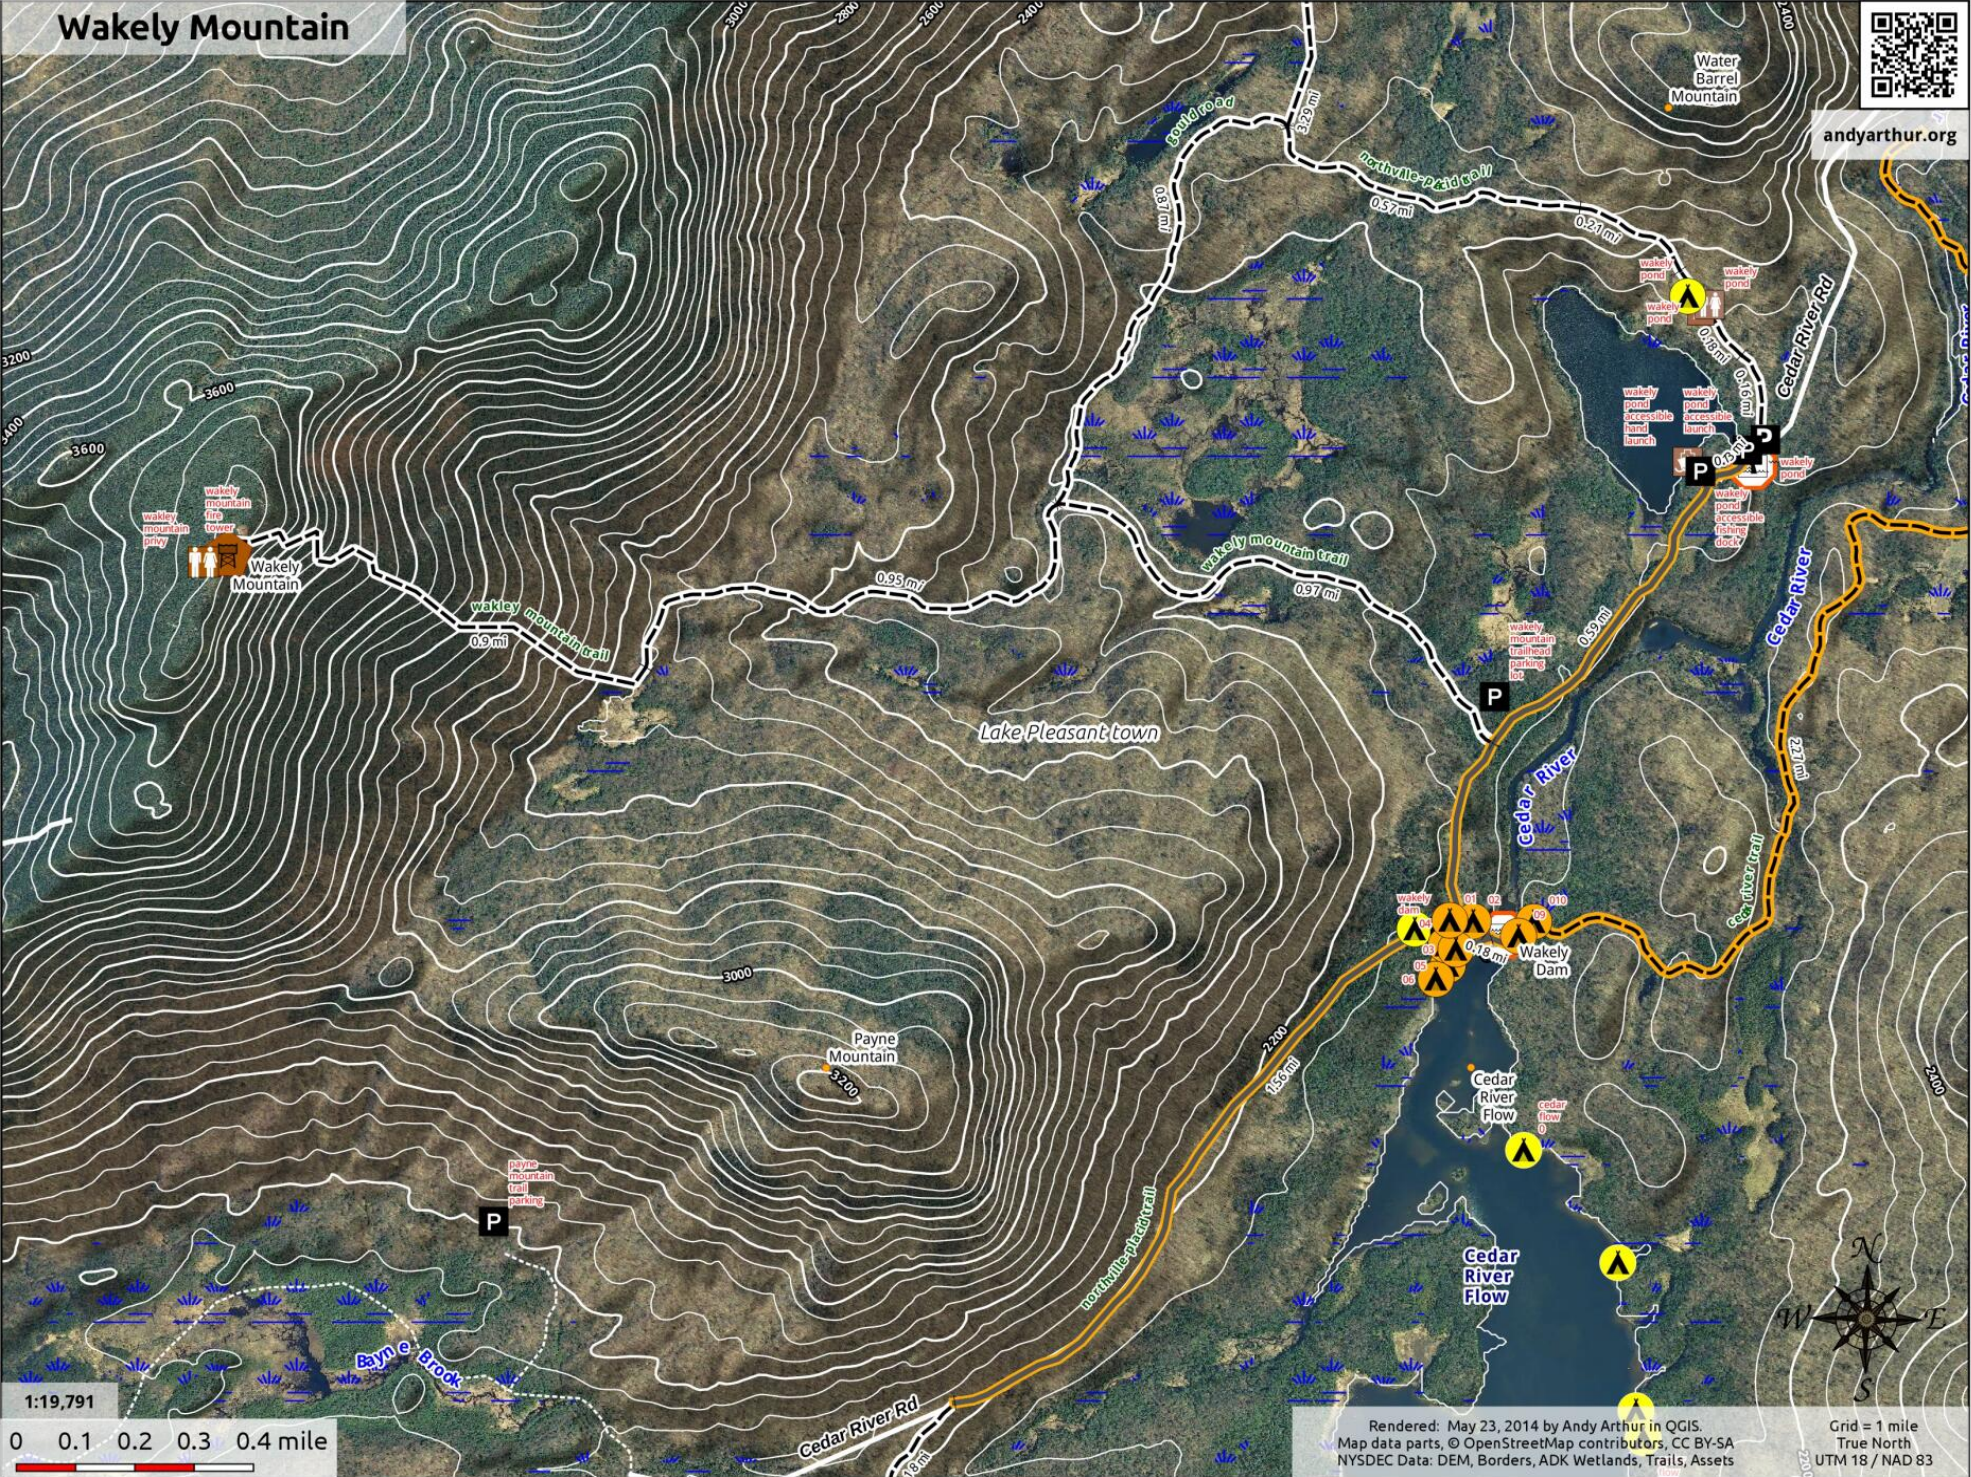

Wakely Mountain

andyarthur.org

1:19,791

0 0.1 0.2 0.3 0.4 mile

Rendered: May 23, 2014 by Andy Arthur in QGIS.
Map data parts, © OpenStreetMap contributors, CC BY-SA
NYSDEC Data: DEM, Borders, ADK Wetlands, Trails, Assets

Grid = 1 mile
True North
UTM 18 / NAD 83