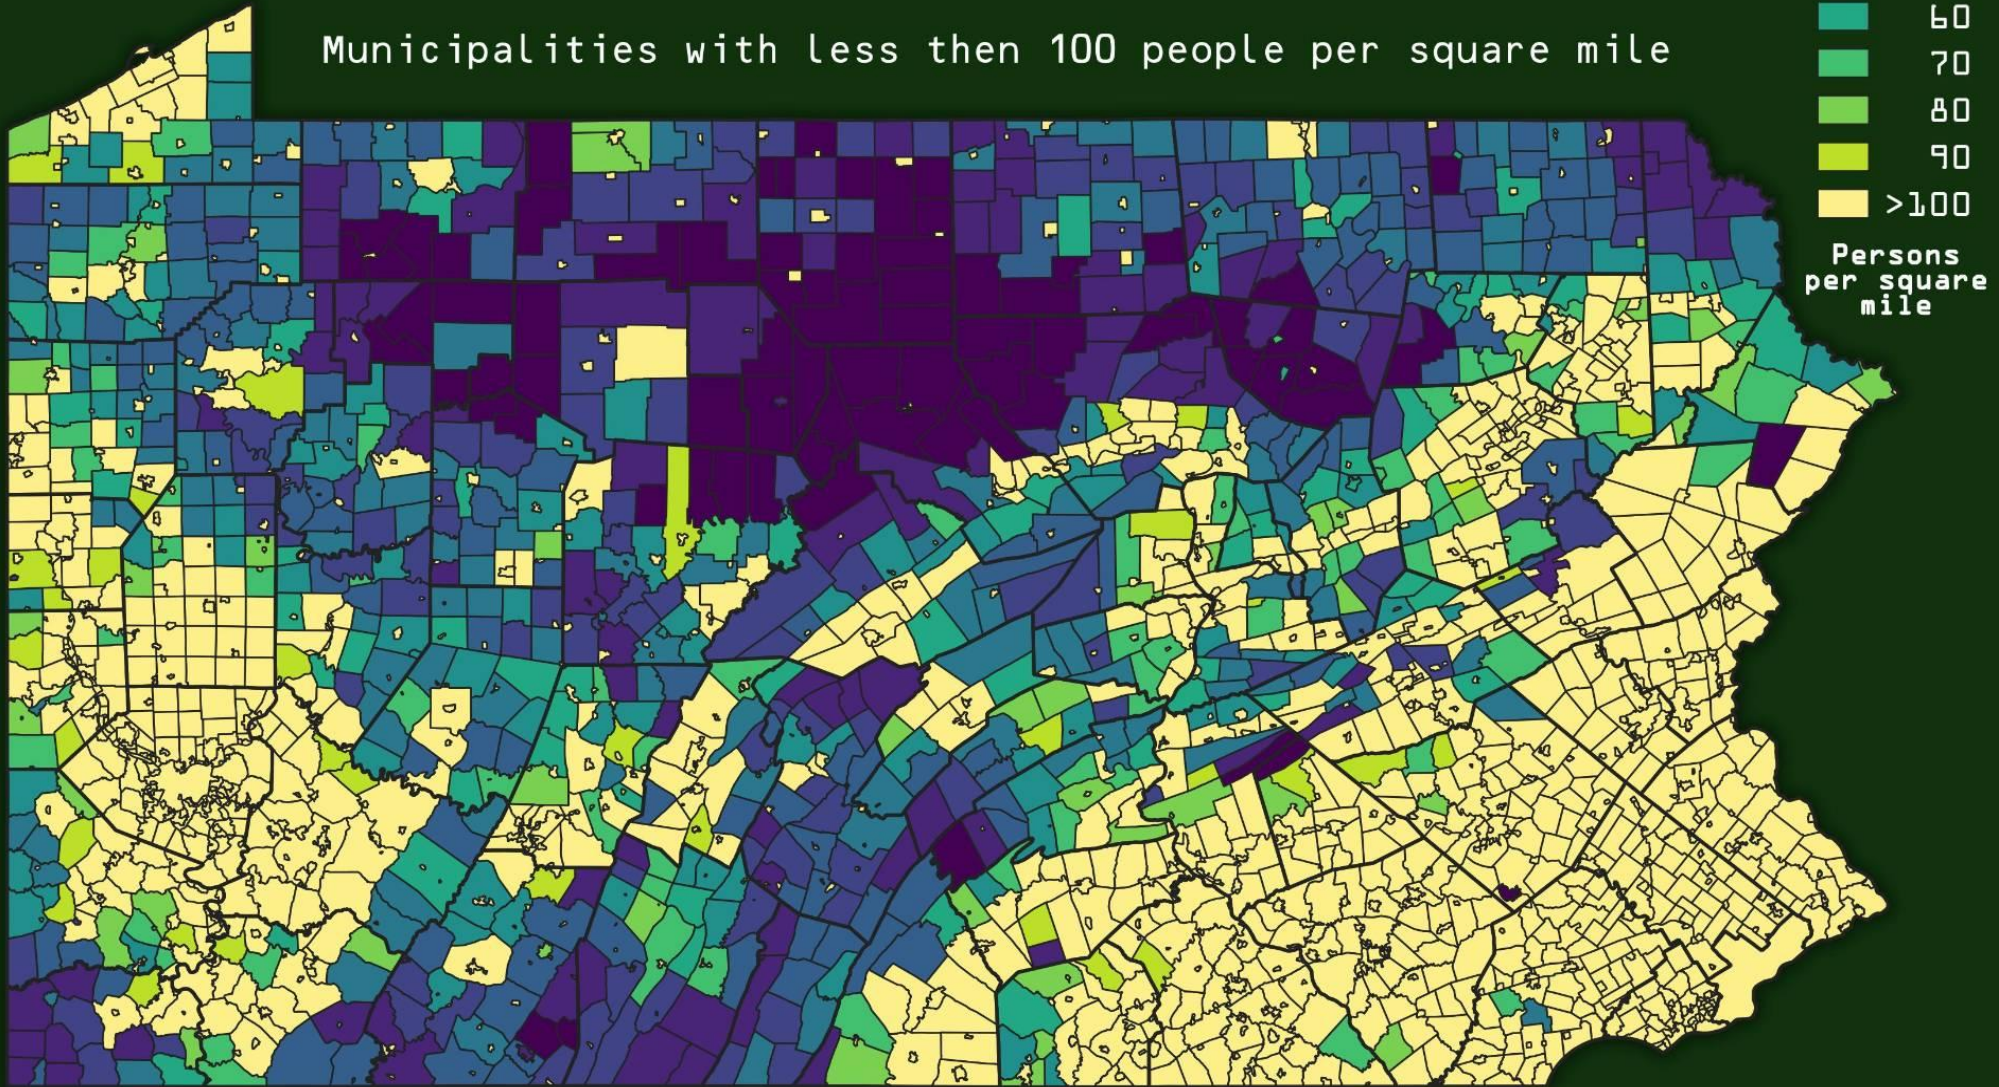

# Pennsylvania Municipal Population Density

Municipalities with less than 100 people per square mile

Map based on 2020 US Census Population Counts.  
Map created by Andy Arthur, February 9, 2024. Free for any use.