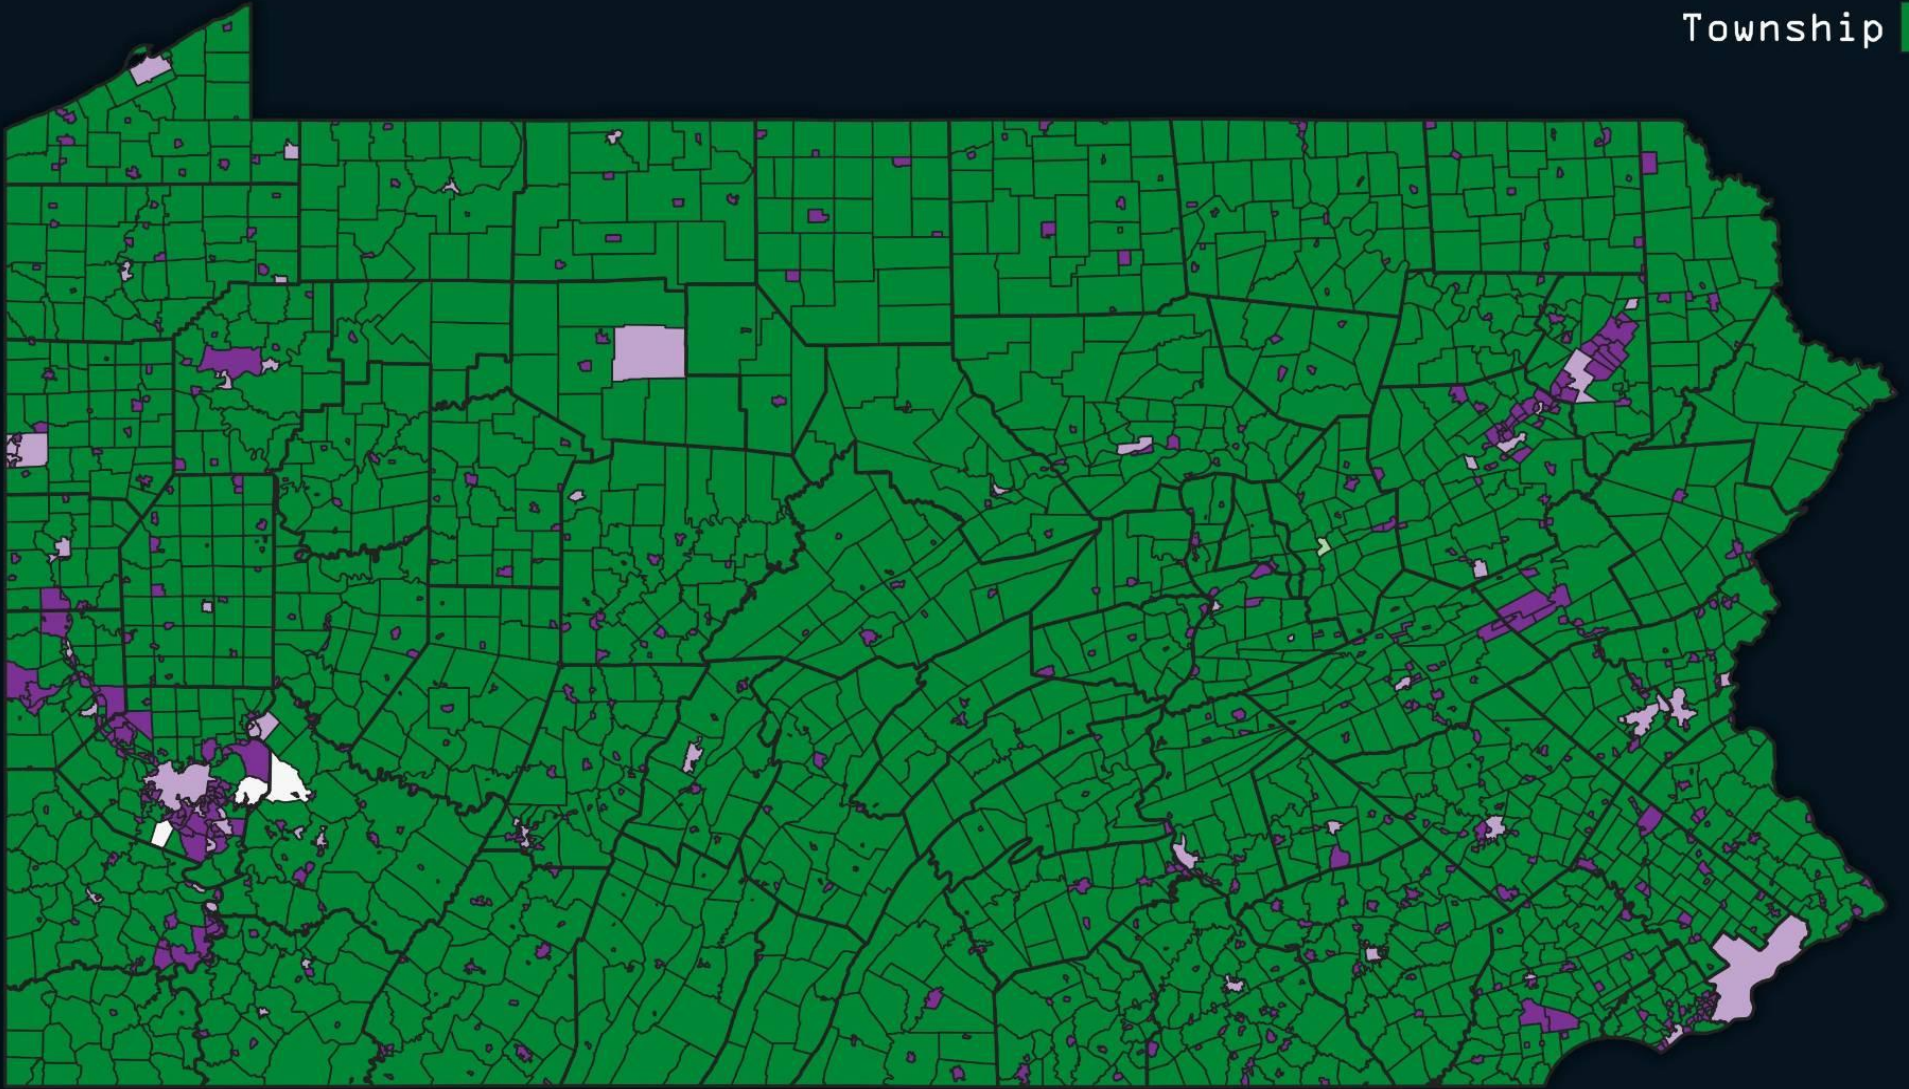

Pennsylvania Municipality Class

- Borough
- City
- Municipality
- Town
- Township

Map based on US Census Municipality Type.
Map created by Andy Arthur, February 9, 2024. Free for any use.