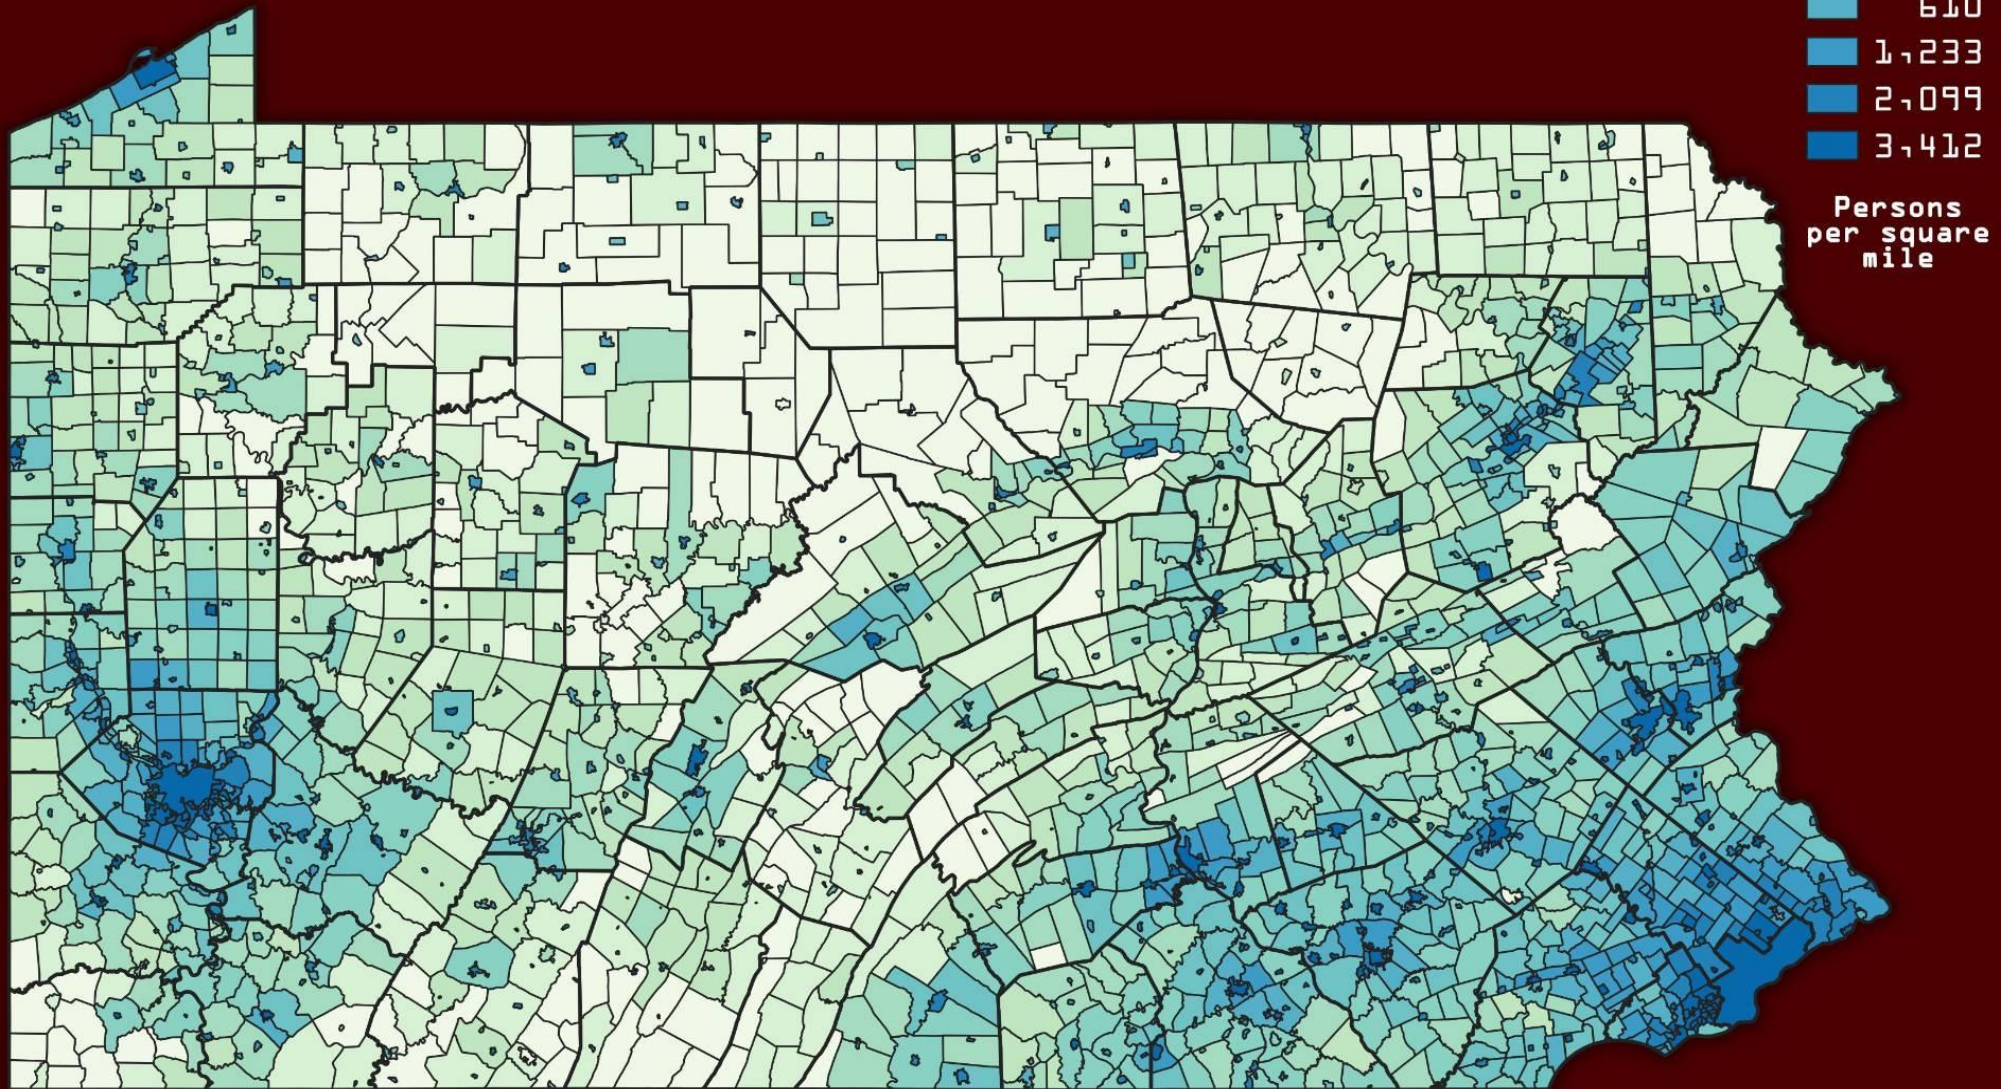

# Pennsylvania Municipal Population Density

Map based on 2020 US Census Population Counts.  
Map created by Andy Arthur, February 9, 2024. Free for any use.