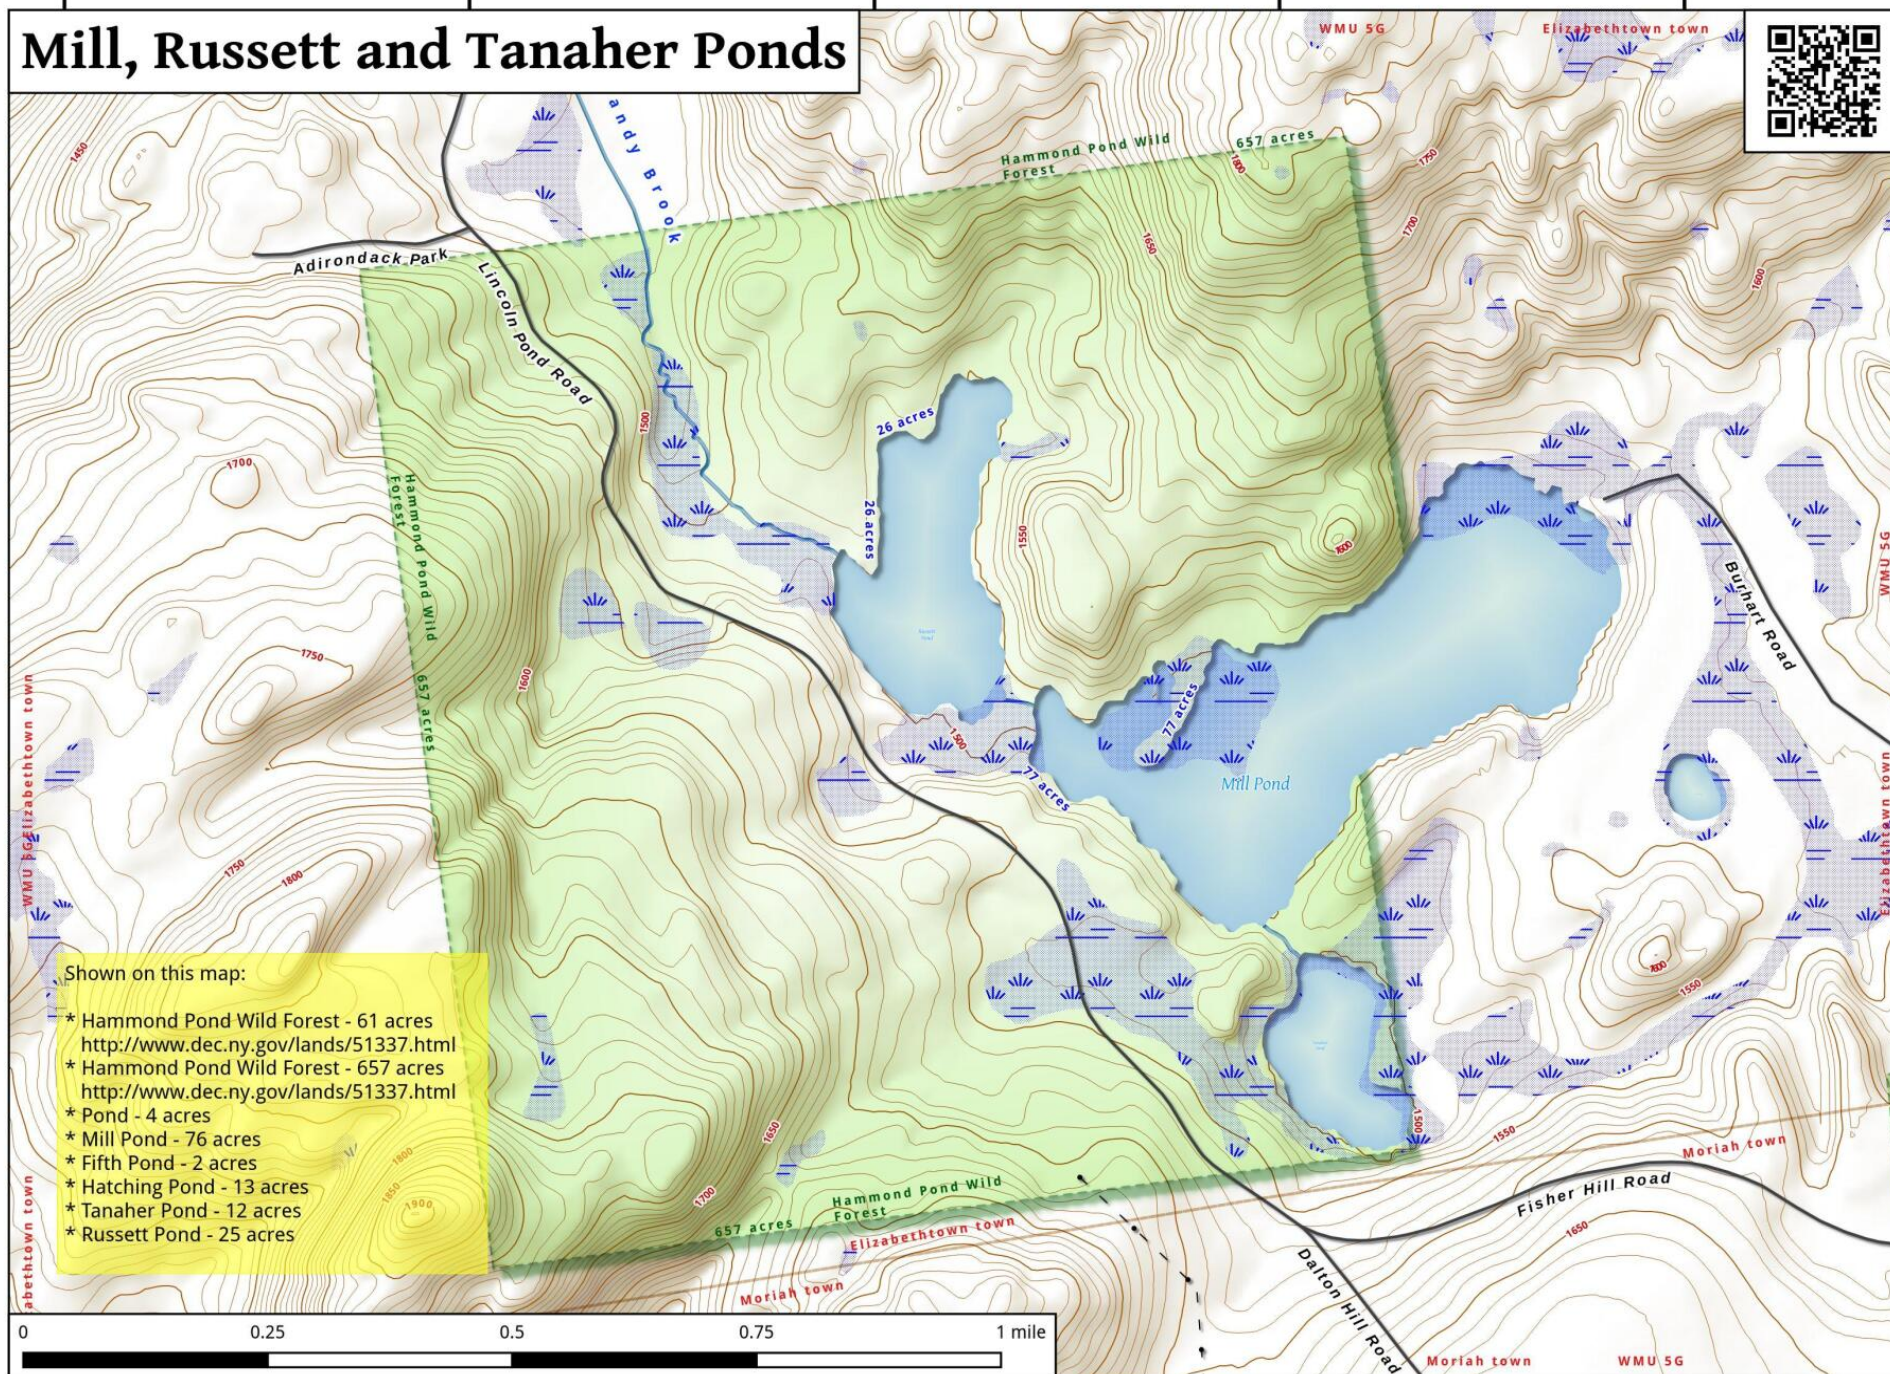

73°34'30"W

73°34'00"W

73°33'30"W

73°33'00"W

73°32'30"W

Mill, Russett and Tanaher Ponds

Shown on this map:

- * Hammond Pond Wild Forest - 61 acres
<http://www.dec.ny.gov/lands/51337.html>
- * Hammond Pond Wild Forest - 657 acres
<http://www.dec.ny.gov/lands/51337.html>
- * Pond - 4 acres
- * Mill Pond - 76 acres
- * Fifth Pond - 2 acres
- * Hatching Pond - 13 acres
- * Tanaher Pond - 12 acres
- * Russett Pond - 25 acres