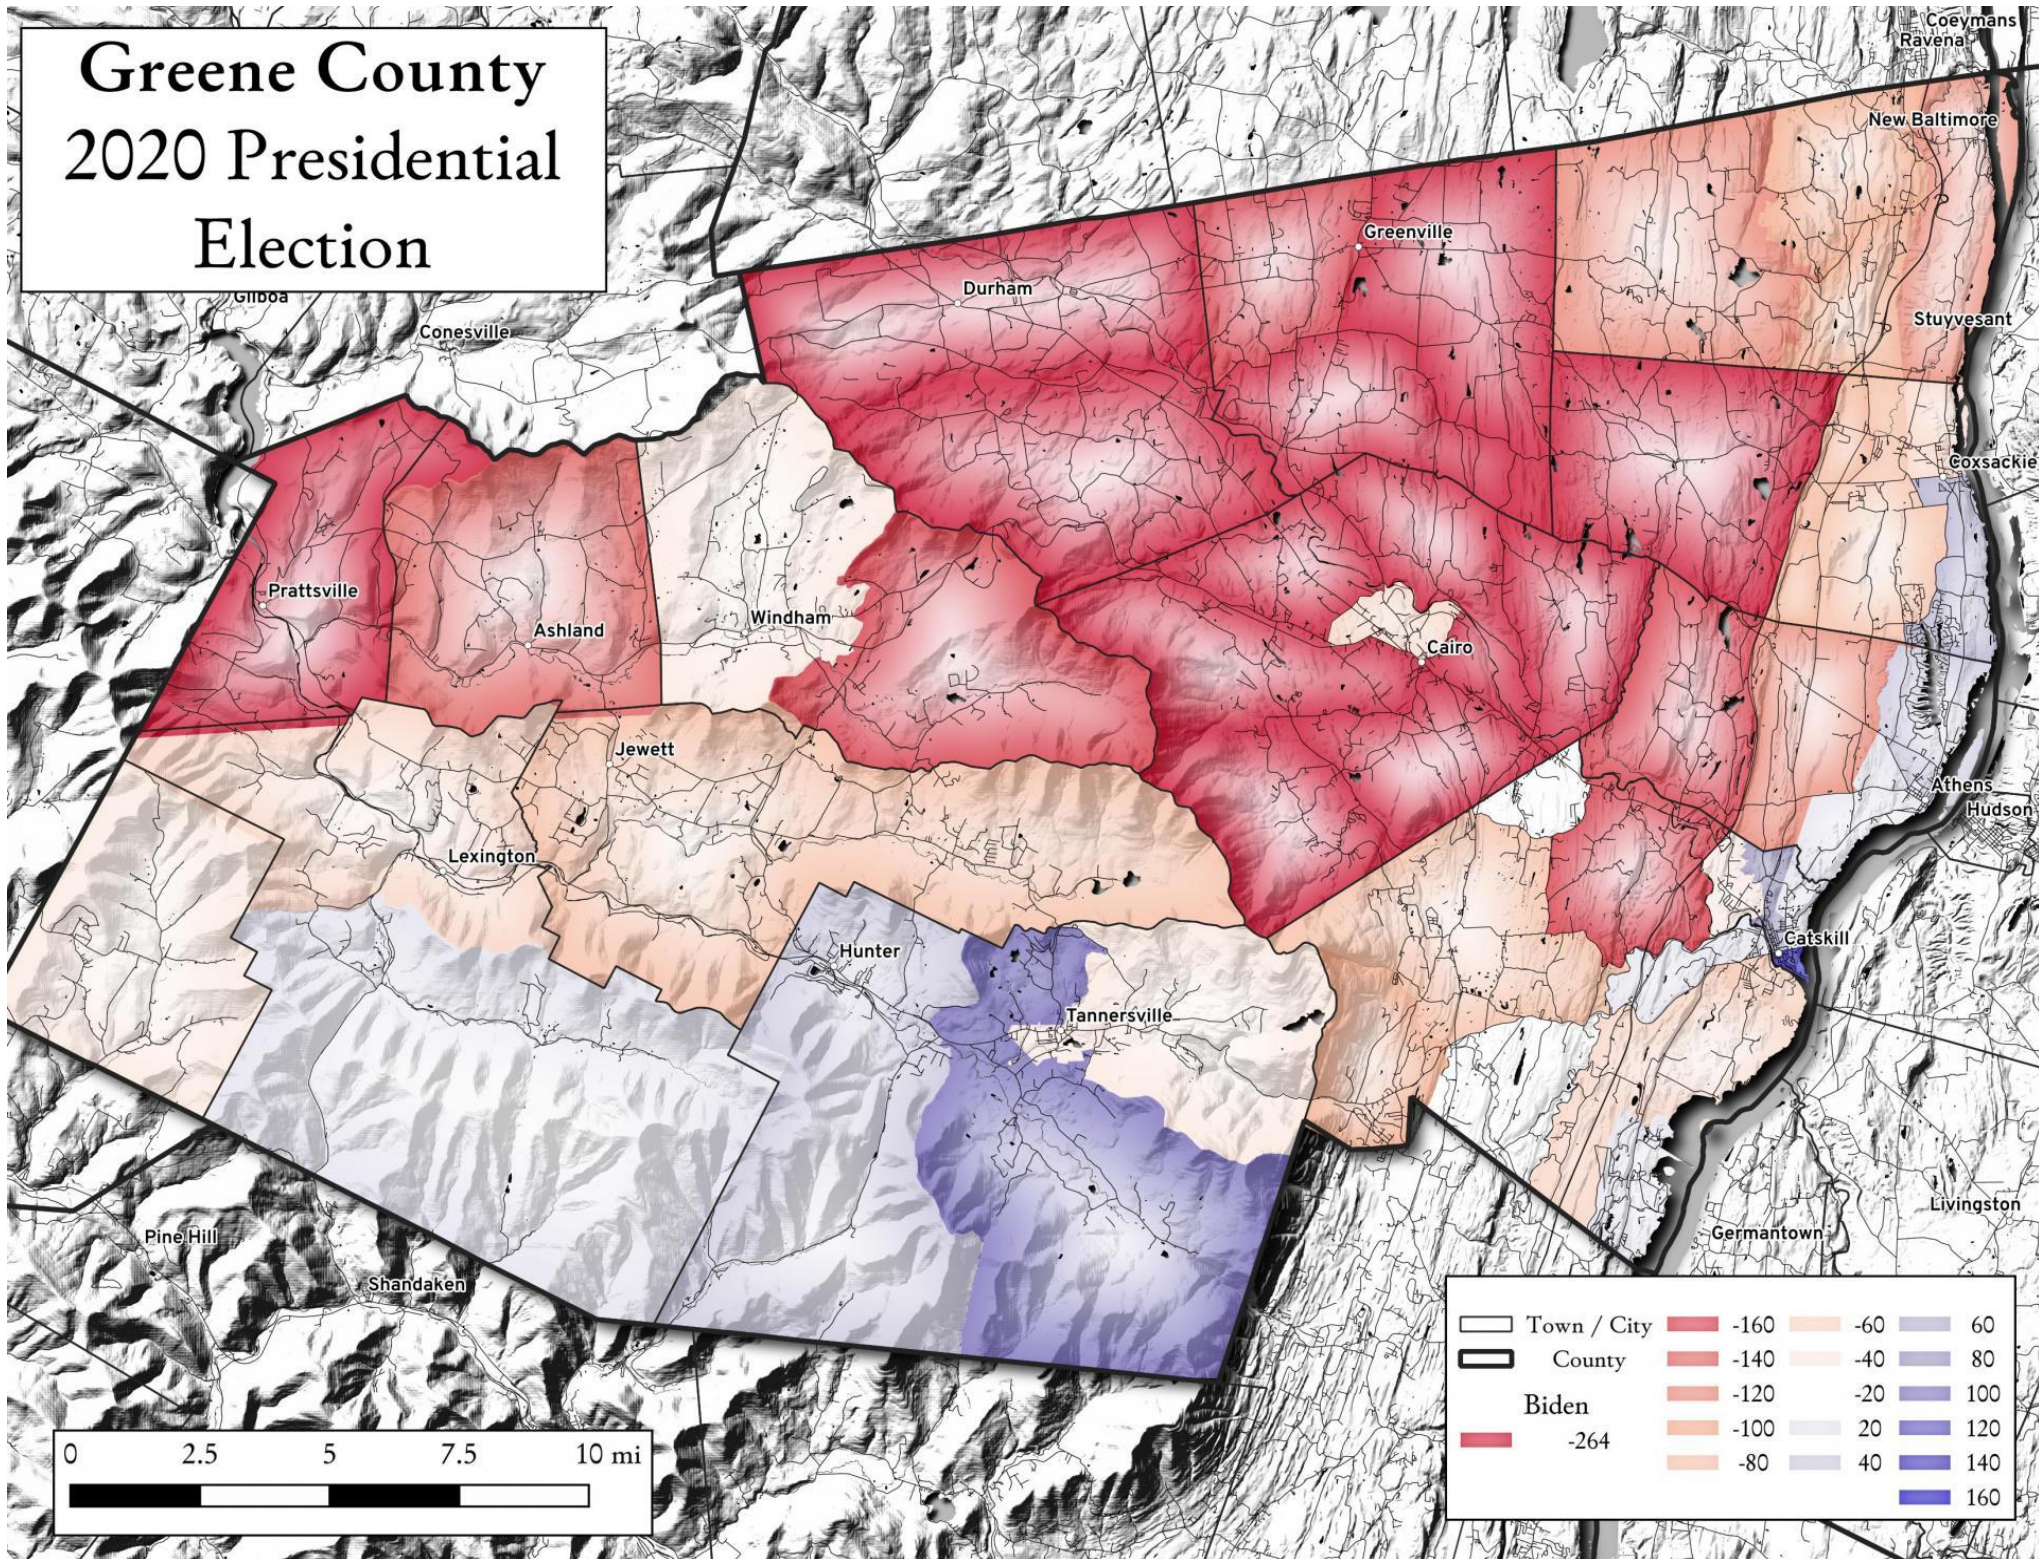

Greene County 2020 Presidential Election

	Town / City		-160		-60		60
	County		-140		-40		80
	Biden		-120		-20		100
	-264		-100		20		120
			-80		40		140
							160