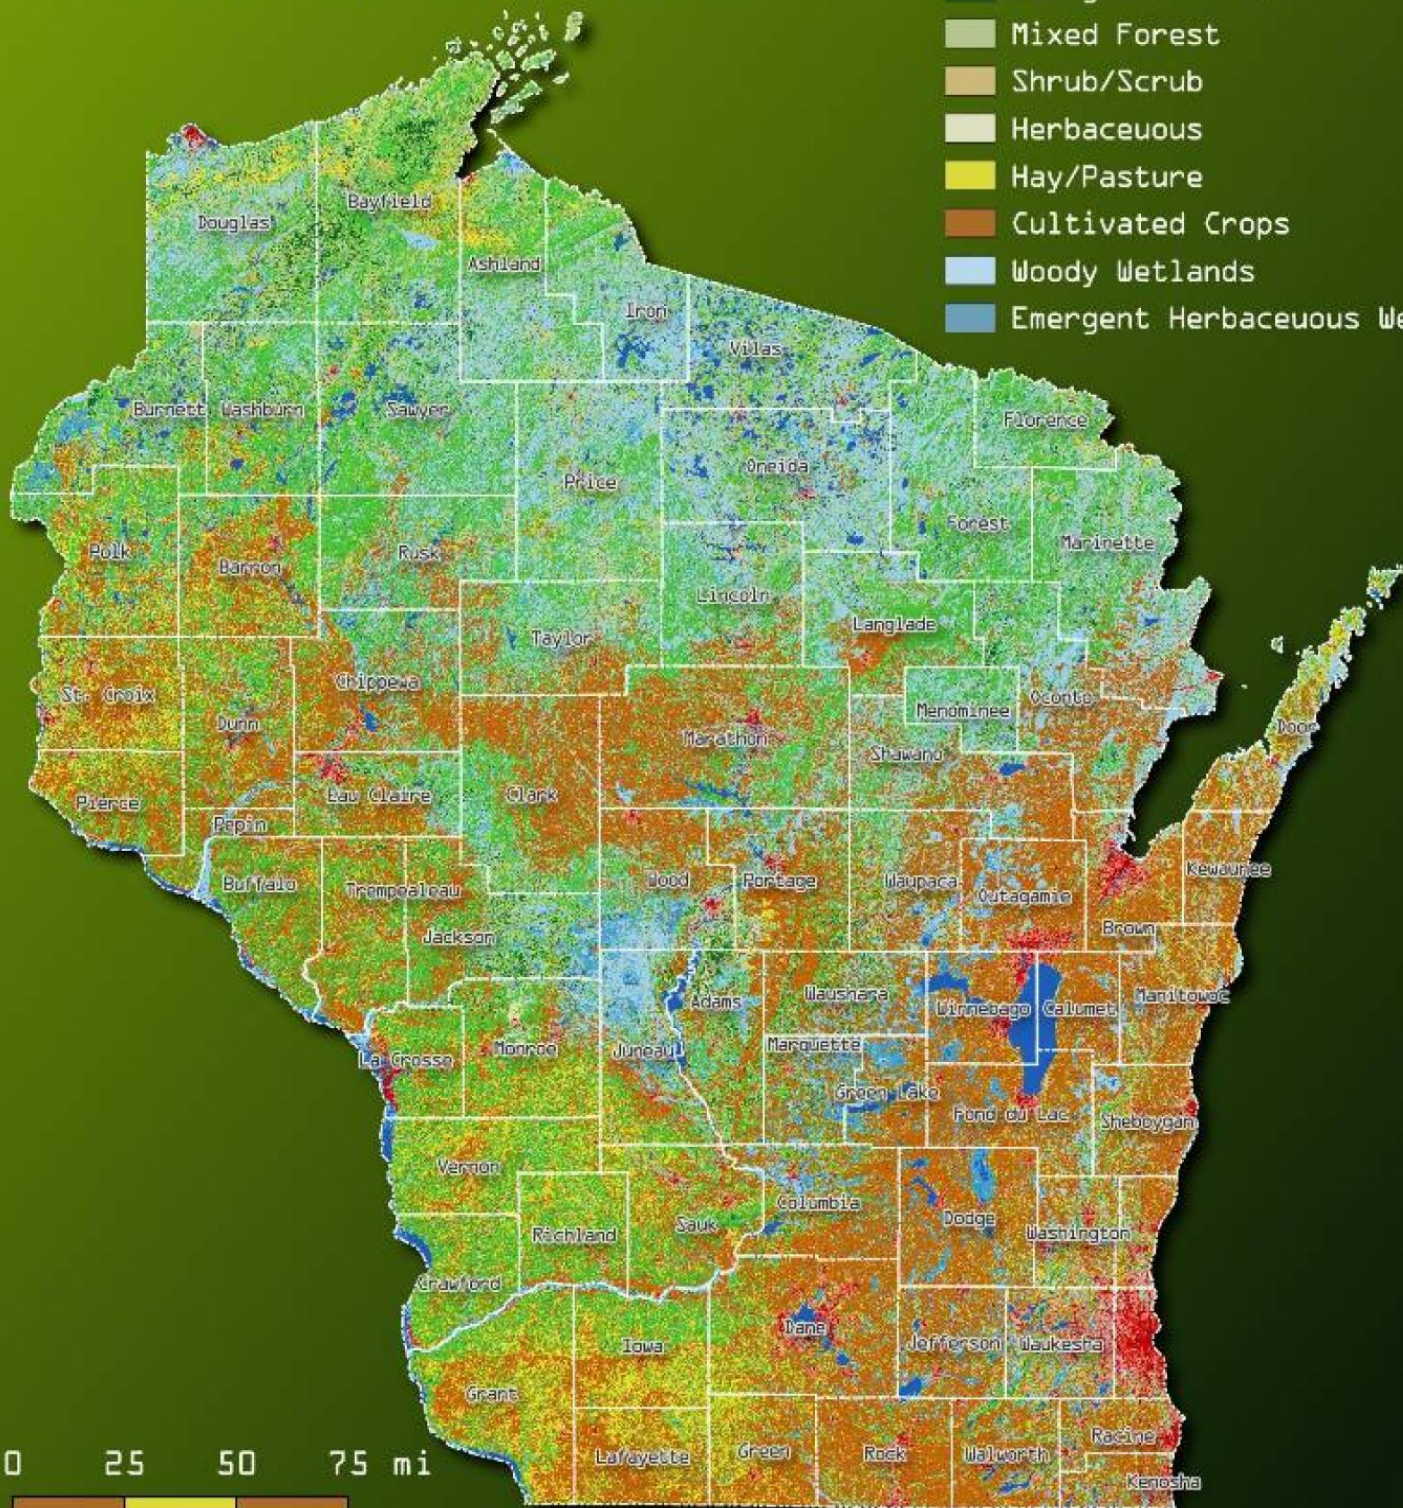

# Wisconsin Land Cover

National Land Cover Dataset 2021

Map by Andy Arthur  
February 12, 2025

Free for any use.

- Open Water
- Developed, Open Space
- Developed, Low Intensity
- Developed, Medium Intensity
- Developed, High Intensity
- Barren Land
- Deciduous Forest
- Evergreen Forest
- Mixed Forest
- Shrub/Scrub
- Herbaceous
- Hay/Pasture
- Cultivated Crops
- Woody Wetlands
- Emergent Herbaceous Wetlands

0 25 50 75 mi