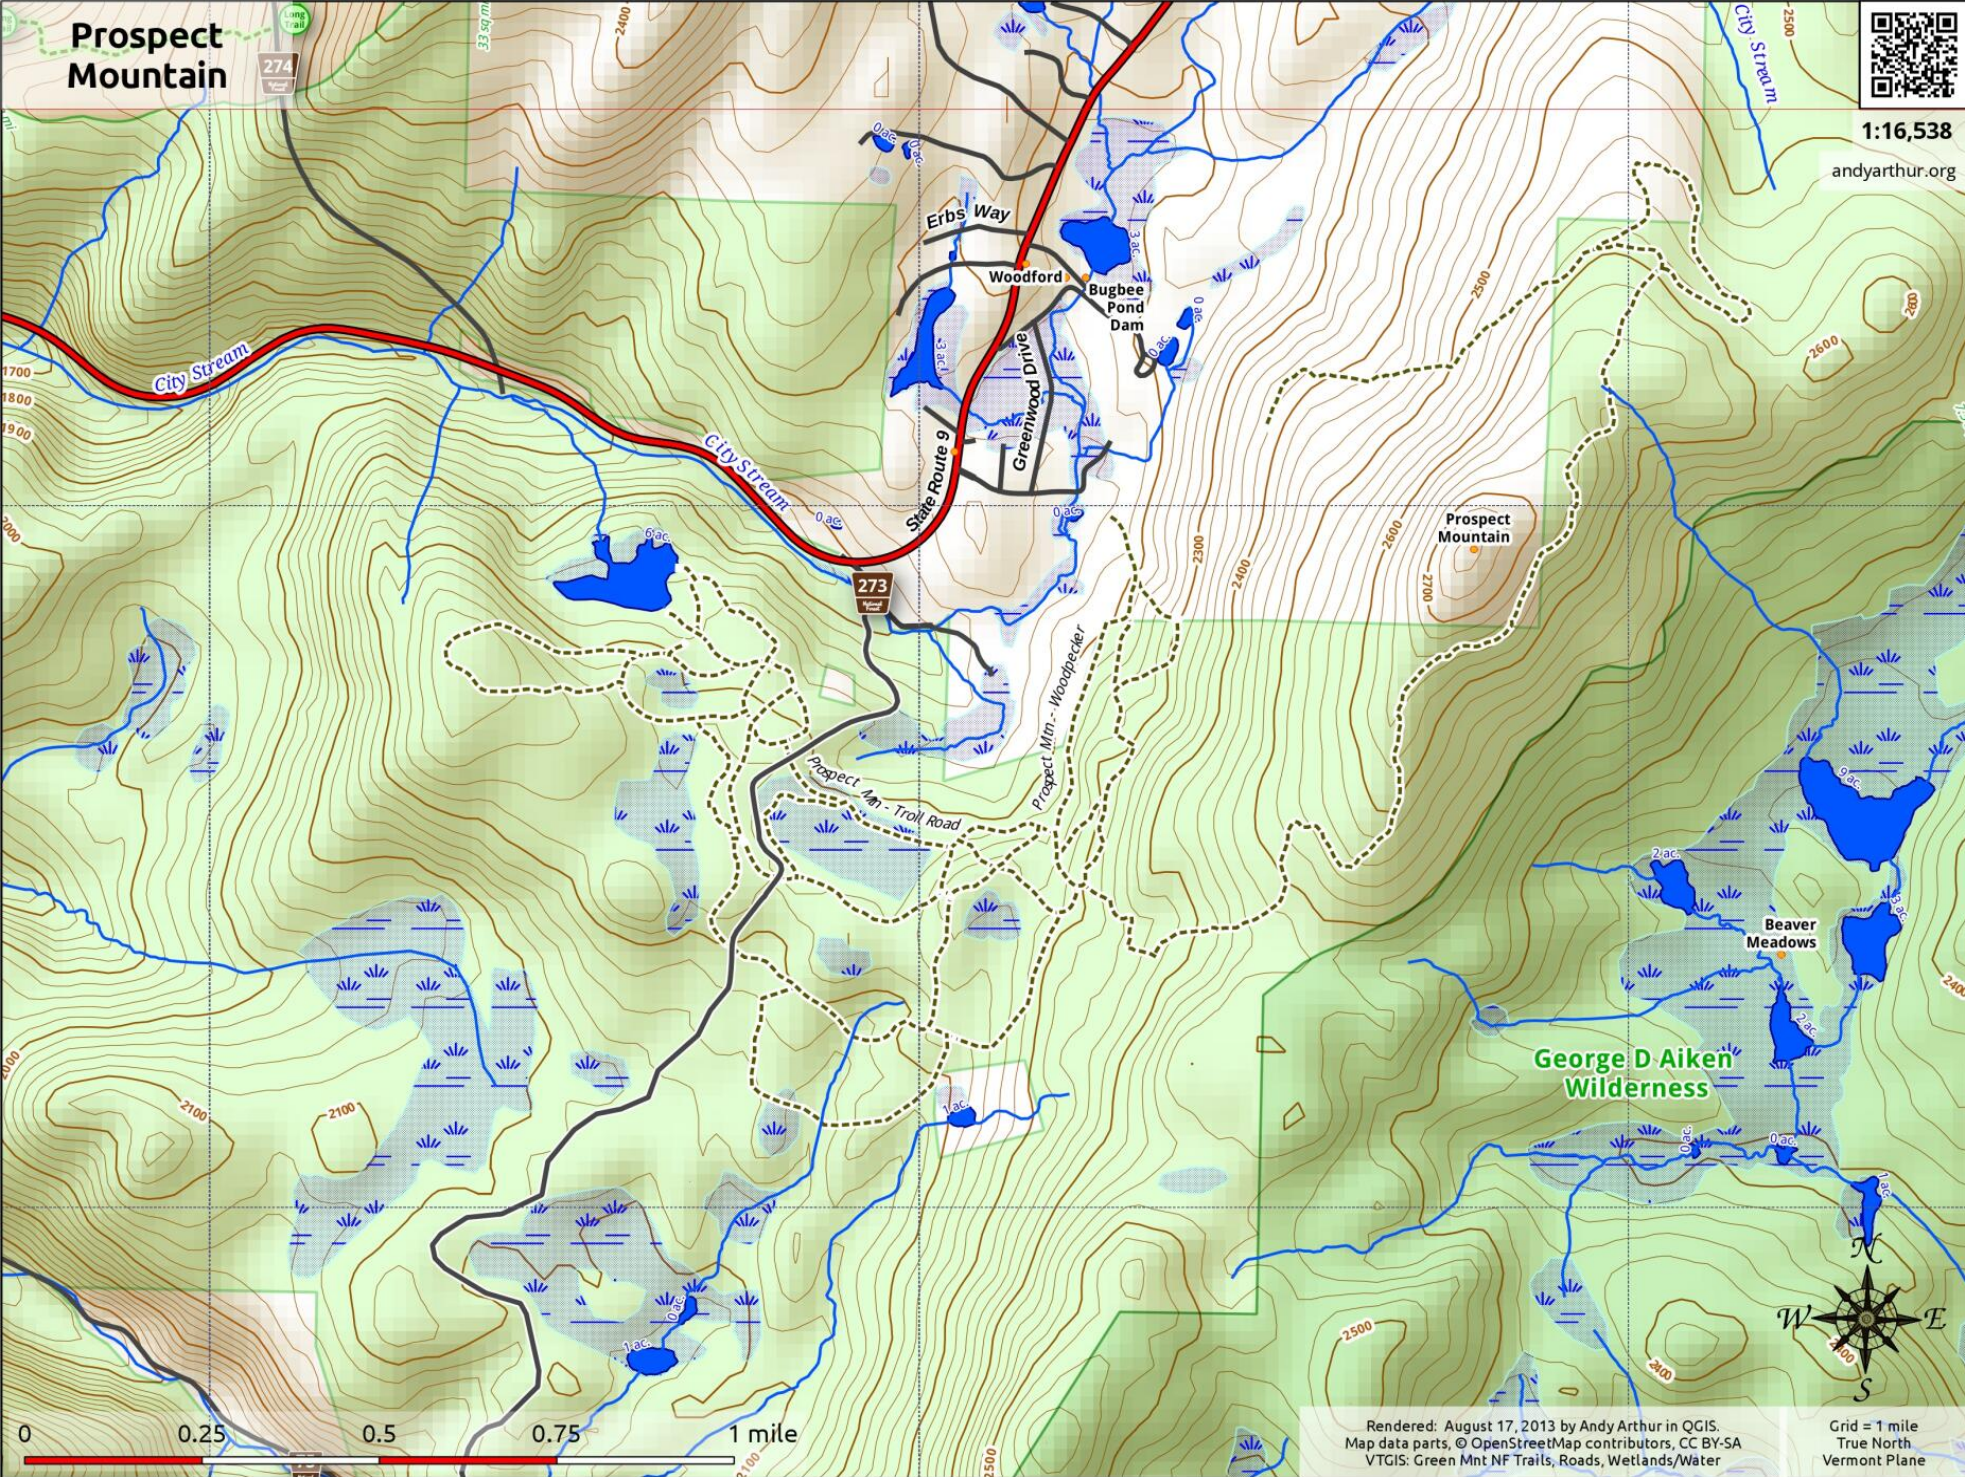

450800

452410

454020

Prospect Mountain

1:16,538

andyarthur.org

41860

41860

40250

40250

Rendered: August 17, 2013 by Andy Arthur in QGIS.
Map data parts, © OpenStreetMap contributors, CC BY-SA
VTGIS: Green Mnt NF Trails, Roads, Wetlands/Water

Grid = 1 mile
True North
Vermont Plane