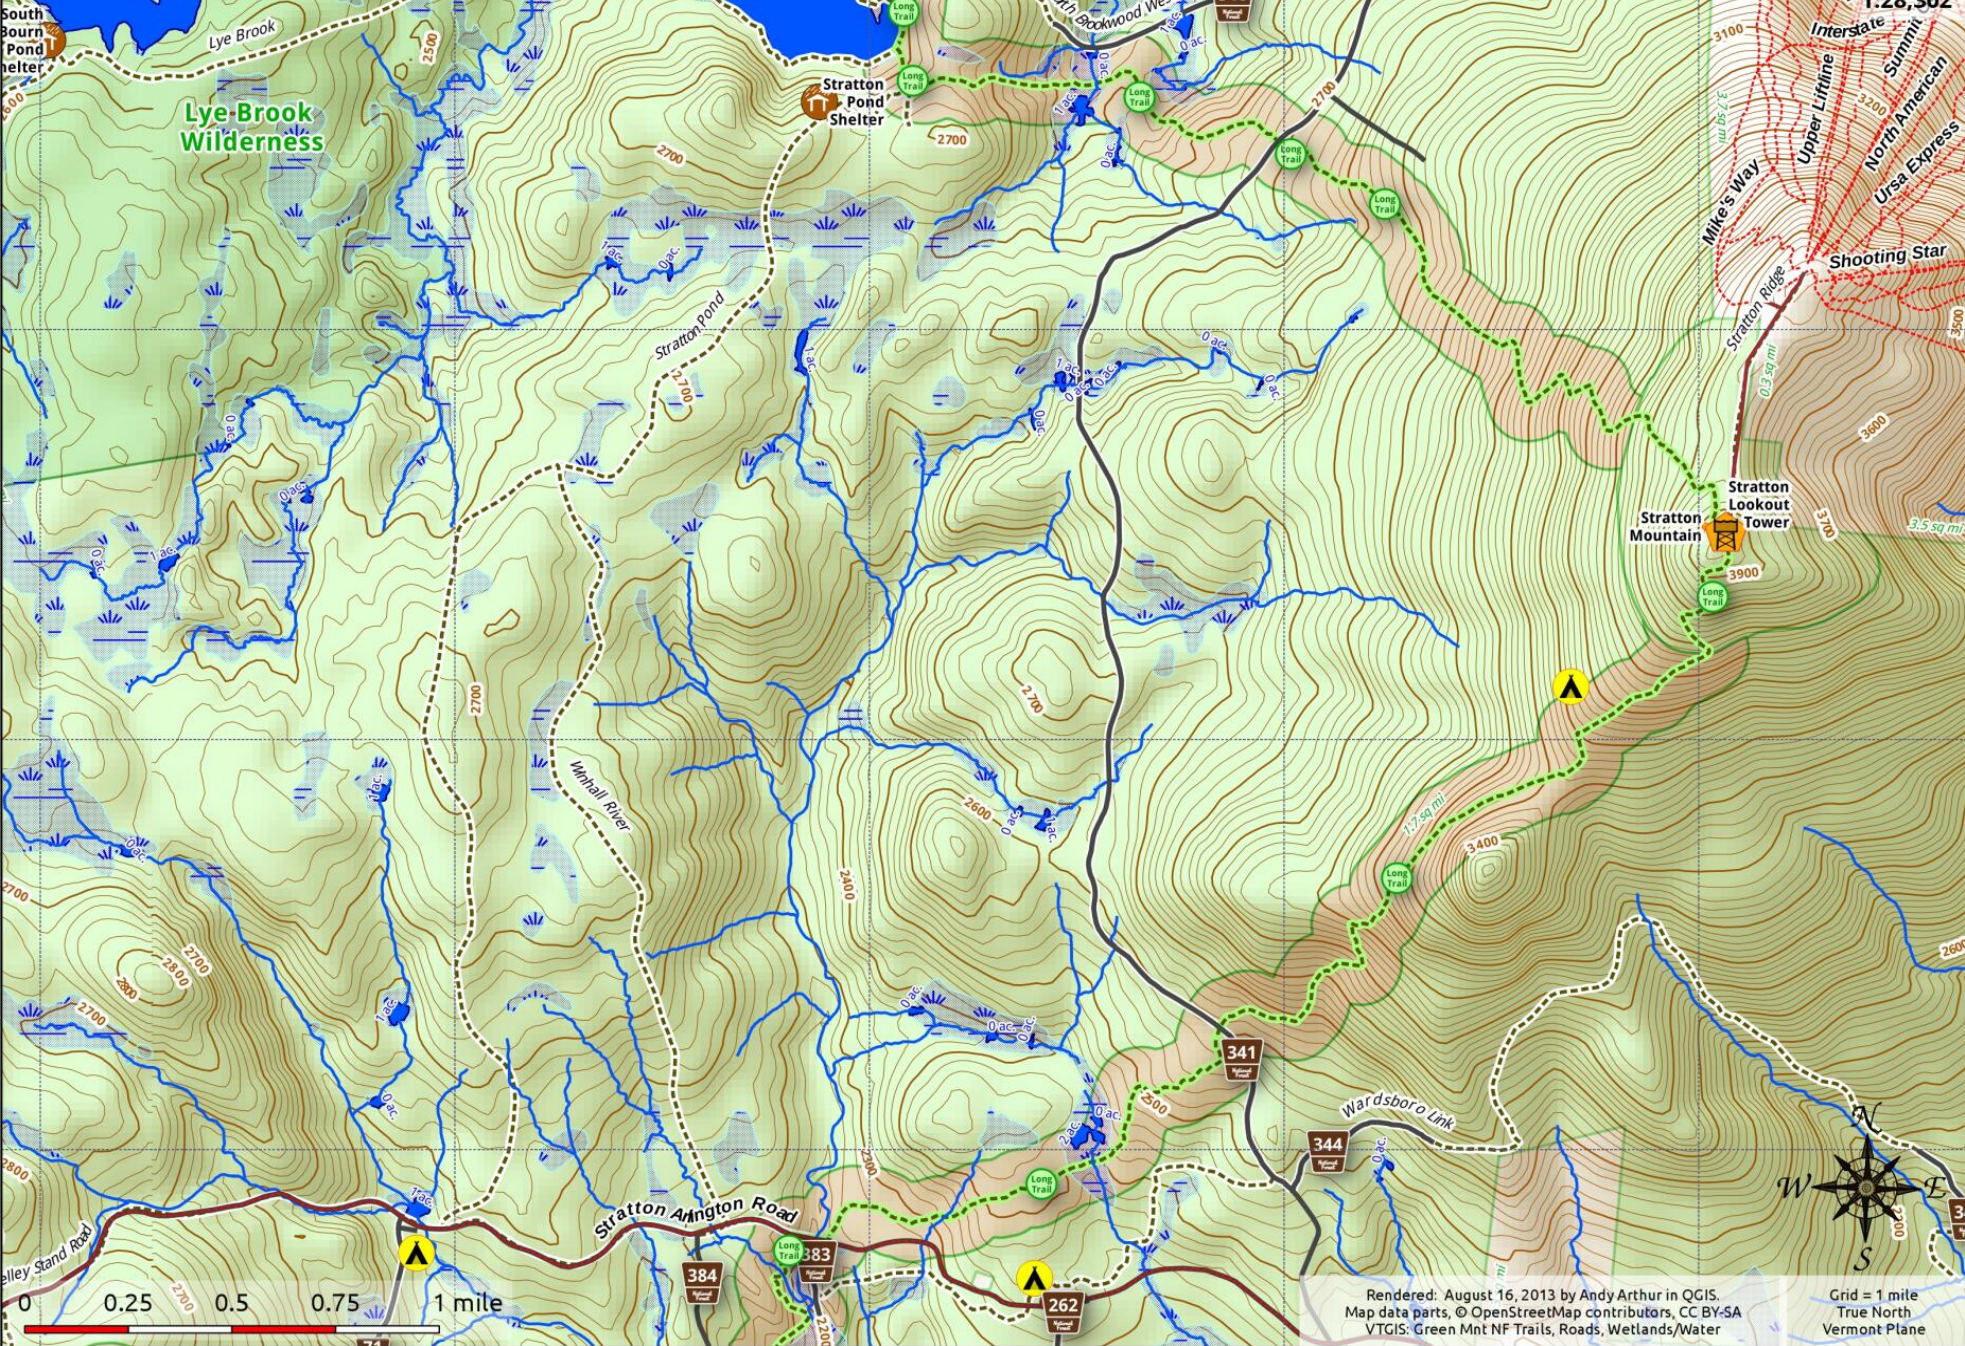

458850 460460 462070 463680 465290

67620

66010

64400

62790

67620

# Stratton Mountain Loop

1:28,302

0 0.25 0.5 0.75 1 mile

Rendered: August 16, 2013 by Andy Arthur in QGIS.  
 Map data parts, © OpenStreetMap contributors, CC BY-SA  
 VTGIS: Green Mt NF Trails, Roads, Wetlands/Water

Grid = 1 mile  
 True North  
 Vermont Plane

458850 460460 462070 463680 465290

67620

66010

64400

62790

67620