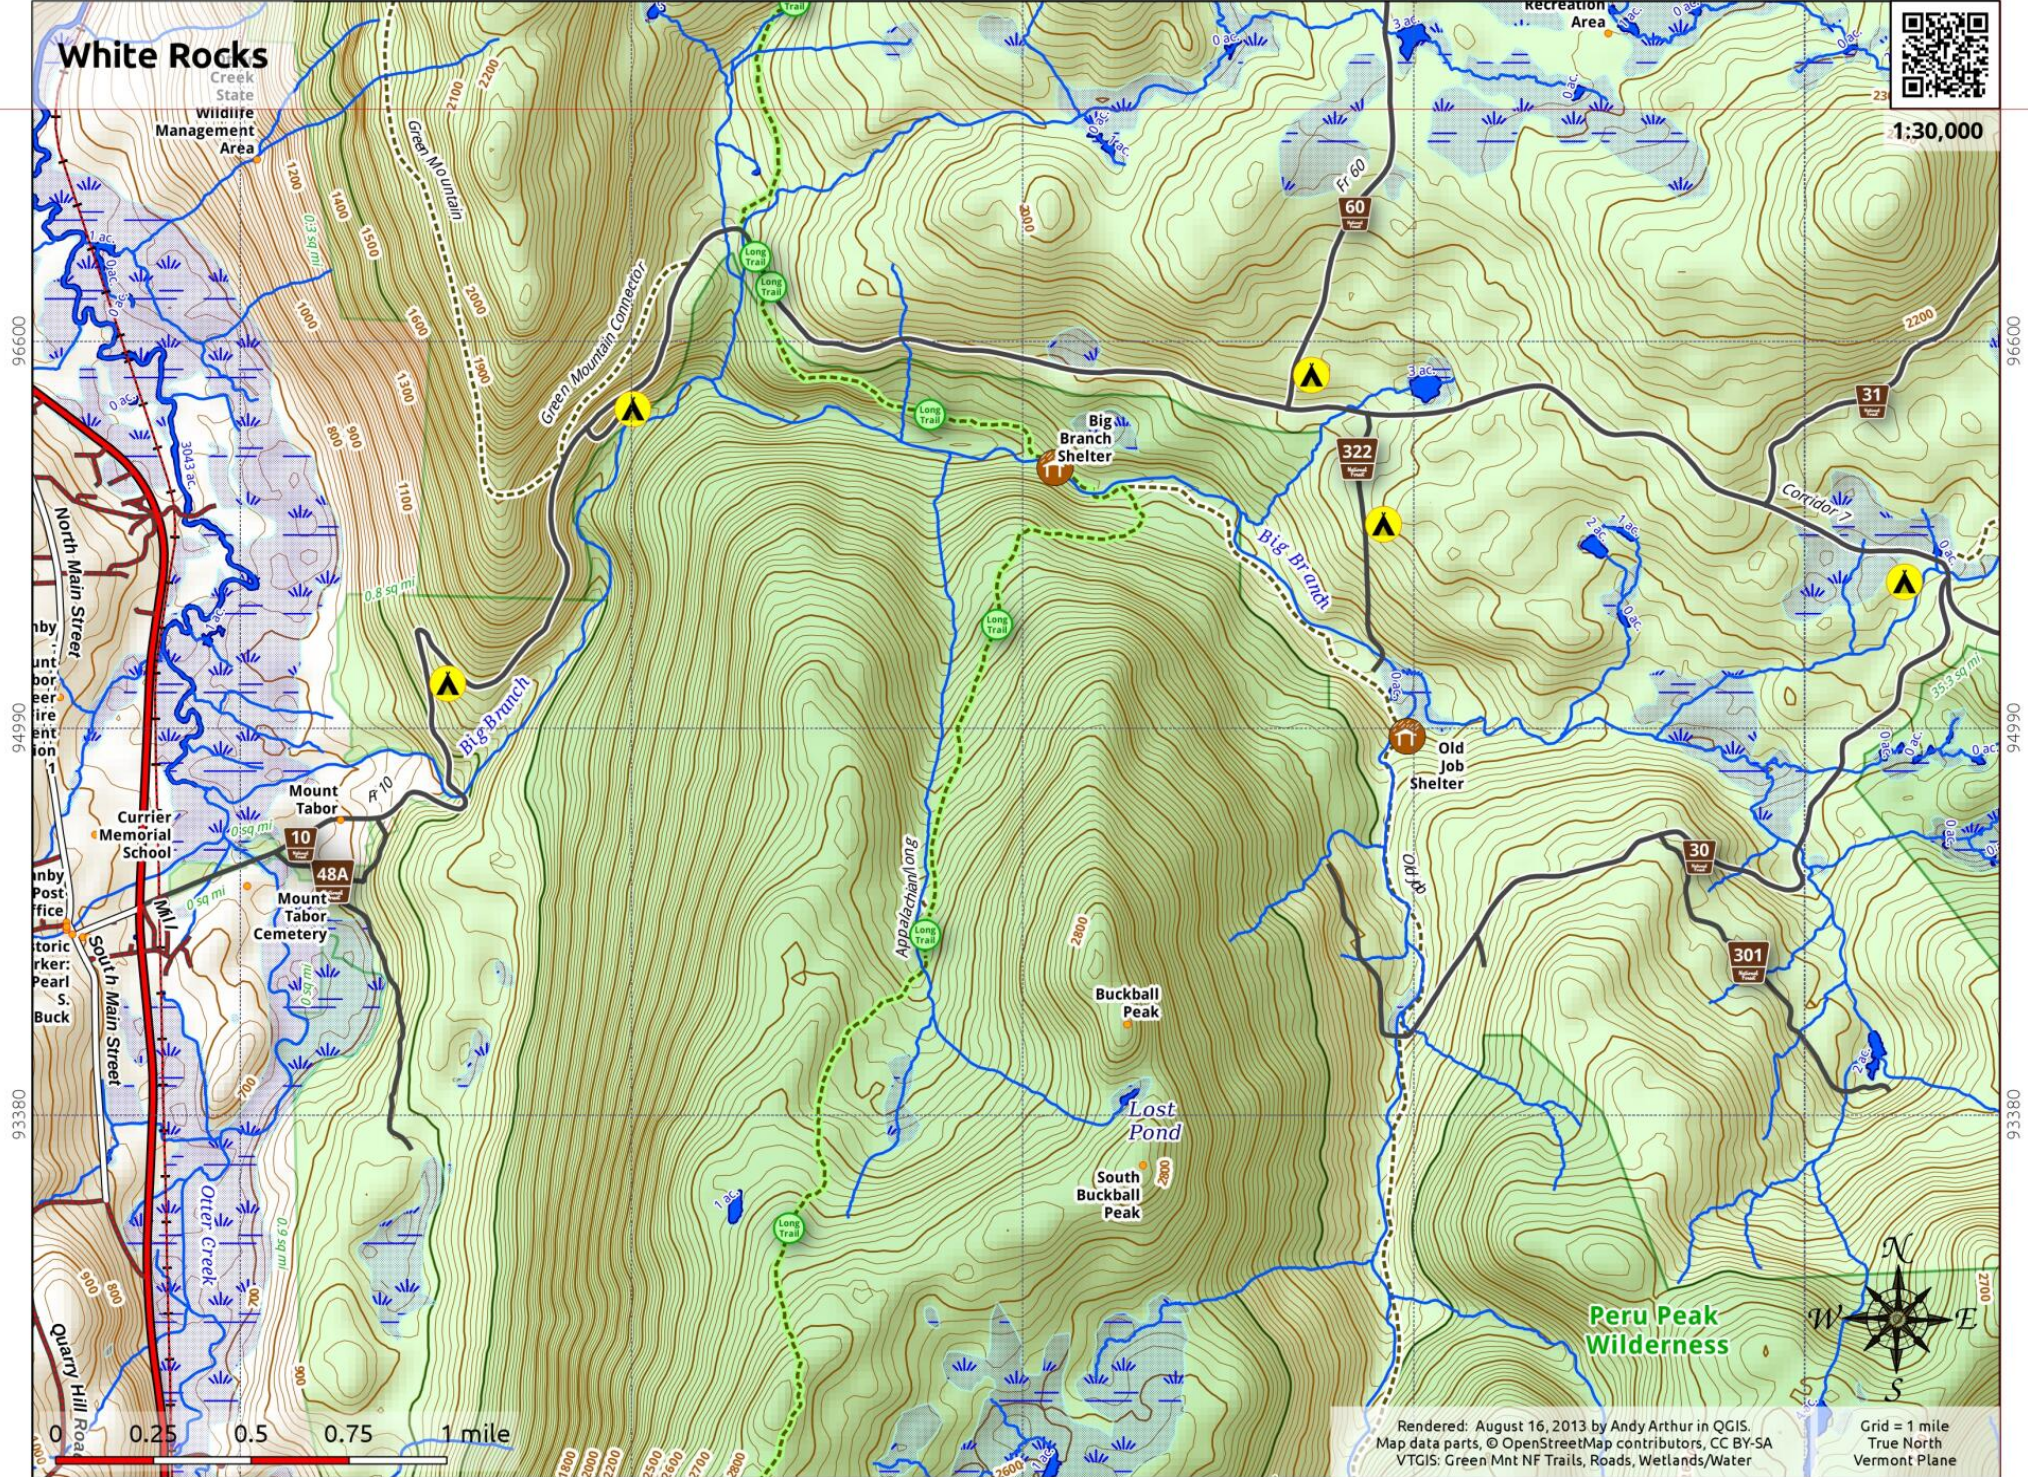

460460

462070

463680

465290

466900

# White Rocks

1:30,000

96600

94990

93380

96600

94990

93380

460460

462070

463680

465290

466900

Rendered: August 16, 2013 by Andy Arthur in QGIS.  
Map data parts: © OpenStreetMap contributors, CC BY-SA  
VTGIS: Green Mnt NF Trails, Roads, Wetlands/Water

Peru Peak  
Wilderness

Grid = 1 mile  
True North  
Vermont Plane