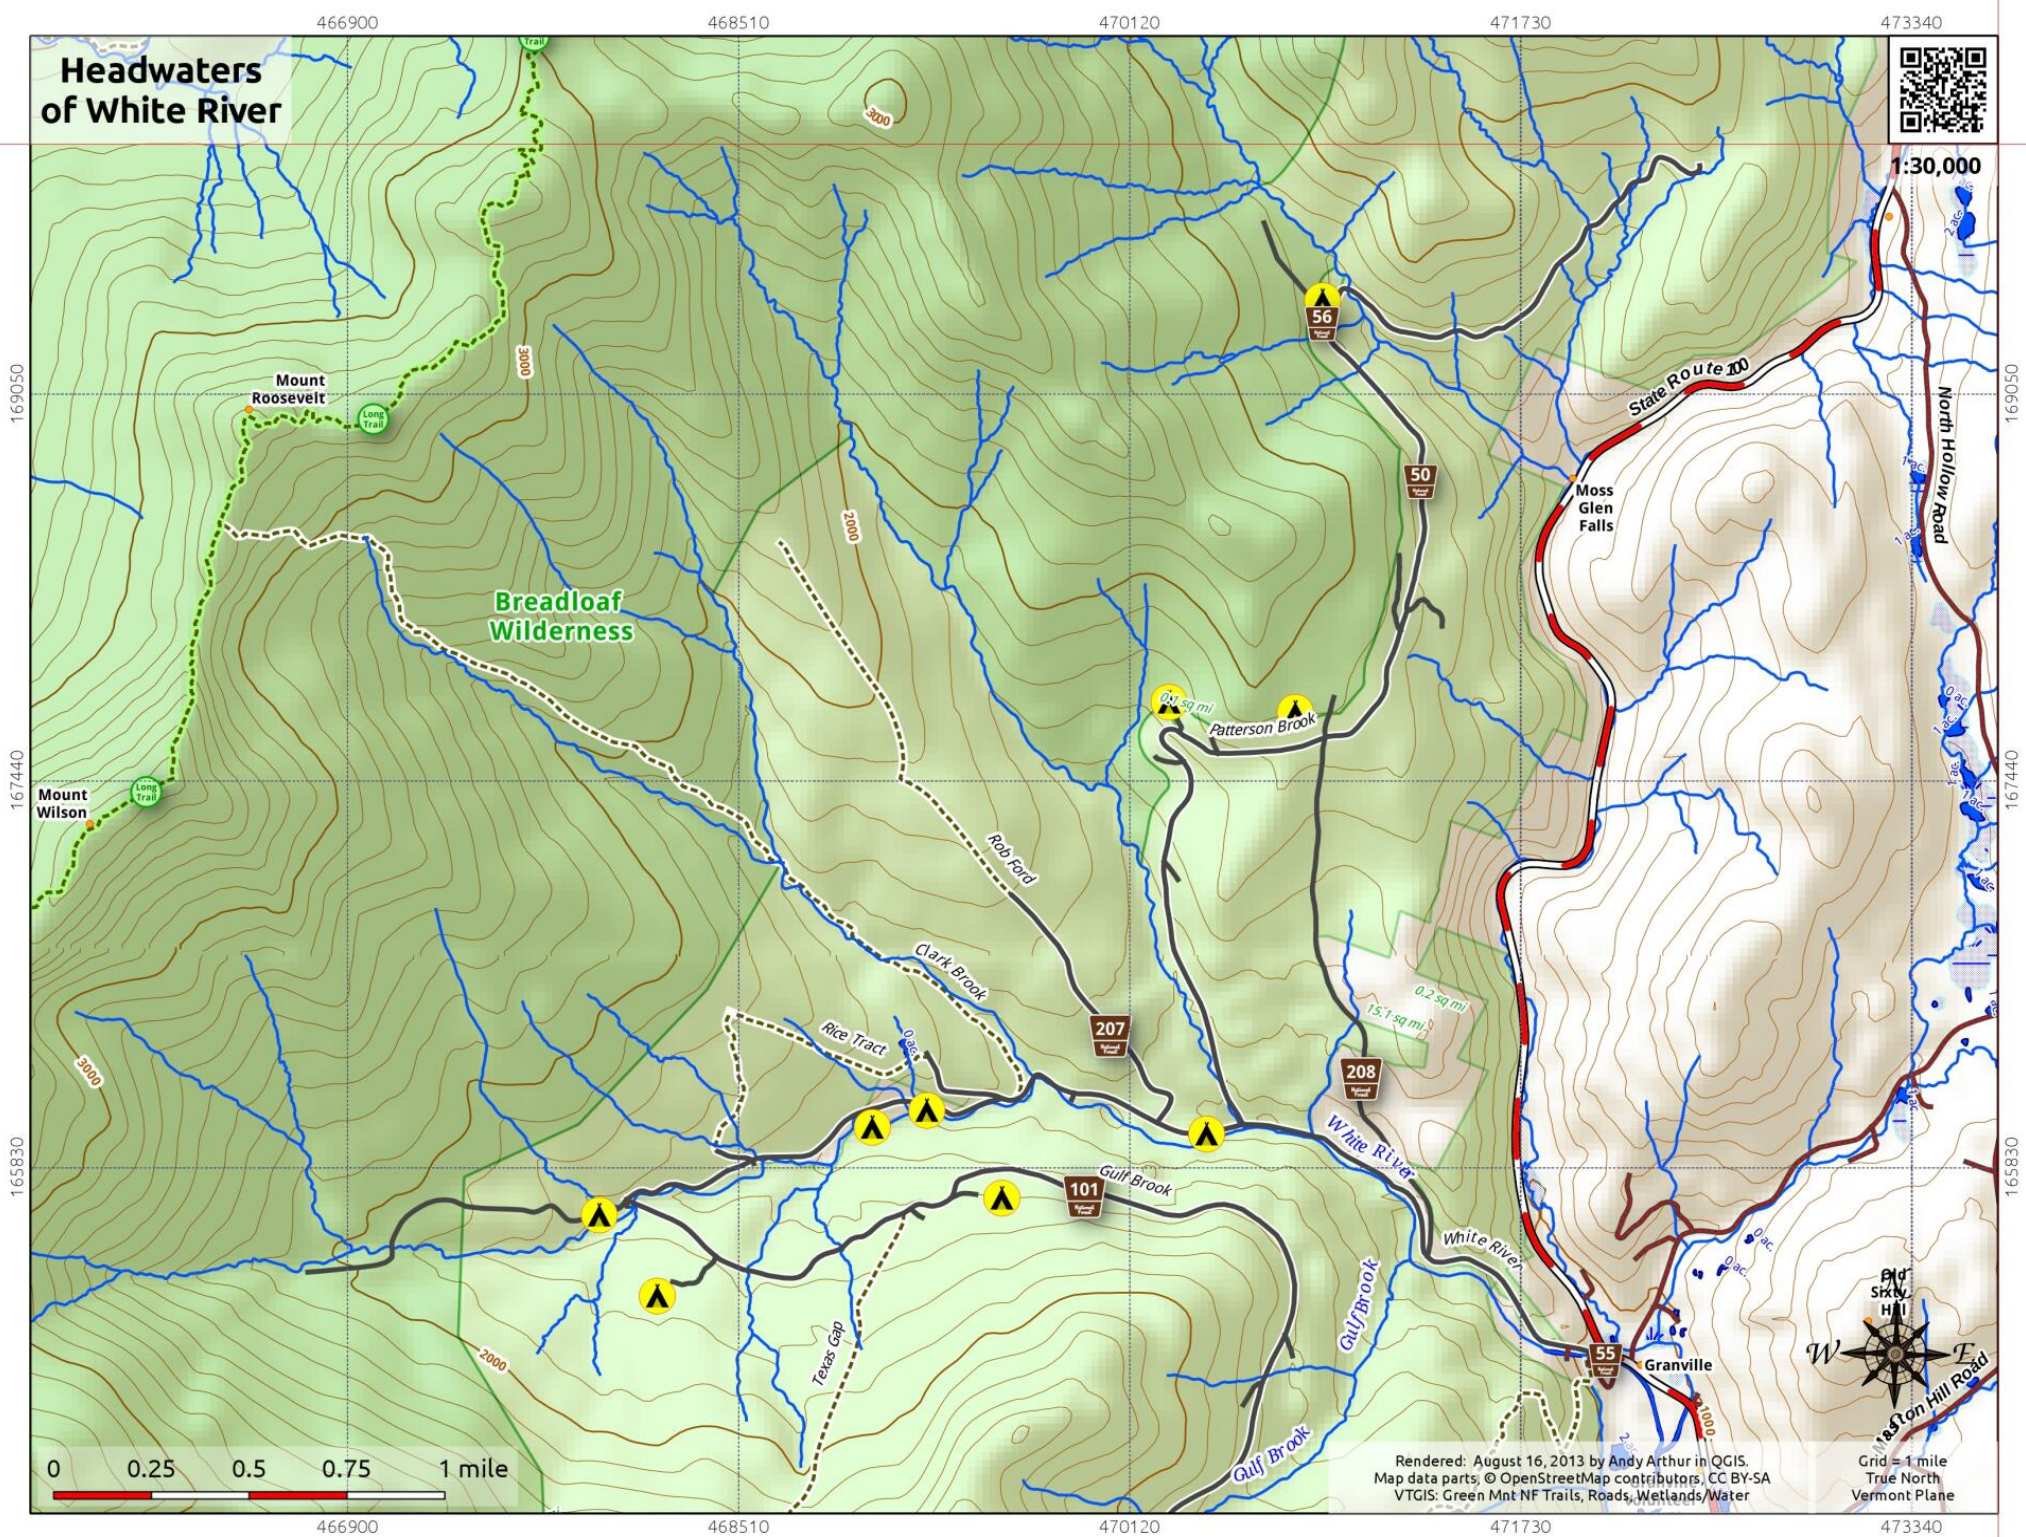

# Headwaters of White River

1:30,000

0 0.25 0.5 0.75 1 mile

Rendered: August 16, 2013 by Andy Arthur in QGIS.  
Map data parts: © OpenStreetMap contributors, CC BY-SA  
VTGIS: Green Mnt NF Trails, Roads, Wetlands/Water

Grid = 1 mile  
True North  
Vermont Plane