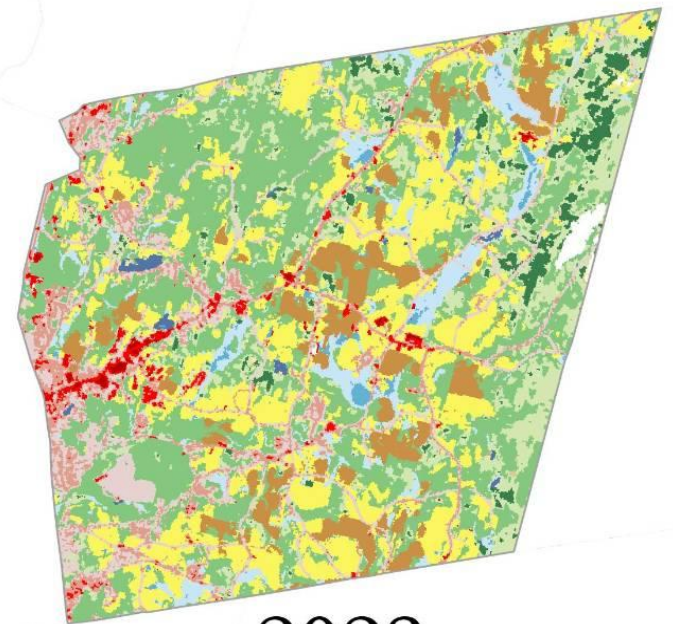

Town of Brunswick Land Cover

Brunswick with it's conservative pro-development politics on outskirts of Troy is one of fastest sprawling municipalities in the Capital Region.

National Land Cover Dataset

Map by Andy Arthur, February 1, 2025.

Free for any use.

- Open Water
- Developed, Open Space
- Developed, Low Intensity
- Developed, Medium Intensity
- Developed High Intensity
- Deciduous Forest
- Evergreen Forest
- Mixed Forest
- Shrub/Scrub
- Grassland/Herbaceous
- Pasture/Hay
- Cultivated Crops
- Woody Wetlands
- Emergent Herbaceous Wetlands

1993

2003

2013

2023