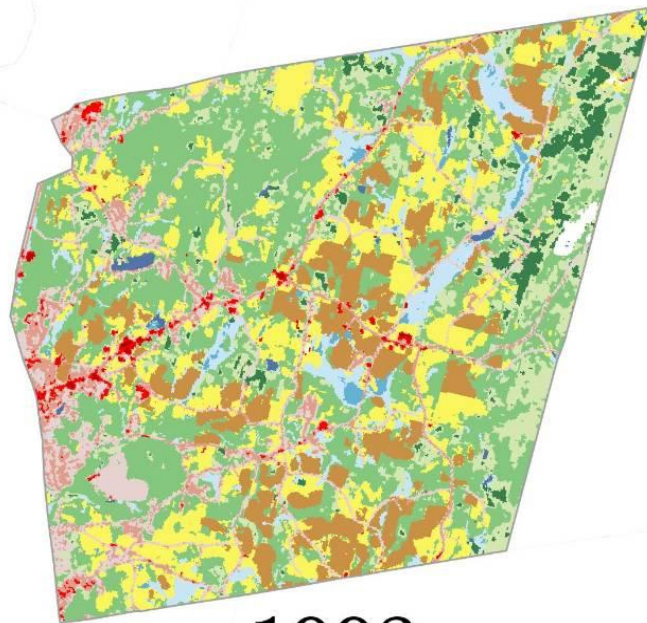

Town of Brunswick Land Cover

Brunswick with it's conservative pro-development politics on outskirts of Troy is one of fastest sprawling municipalities in the Capital Region.

National Land Cover Dataset

Map by Andy Arthur, February 1, 2025.

Free for any use.

- Open Water
- Developed, Open Space
- Developed, Low Intensity
- Developed, Medium Intensity
- Developed High Intensity
- Deciduous Forest
- Evergreen Forest
- Mixed Forest
- Shrub/Scrub
- Grassland/Herbaceous
- Pasture/Hay
- Cultivated Crops
- Woody Wetlands
- Emergent Herbaceous Wetlands

1993

2003

2013

2023