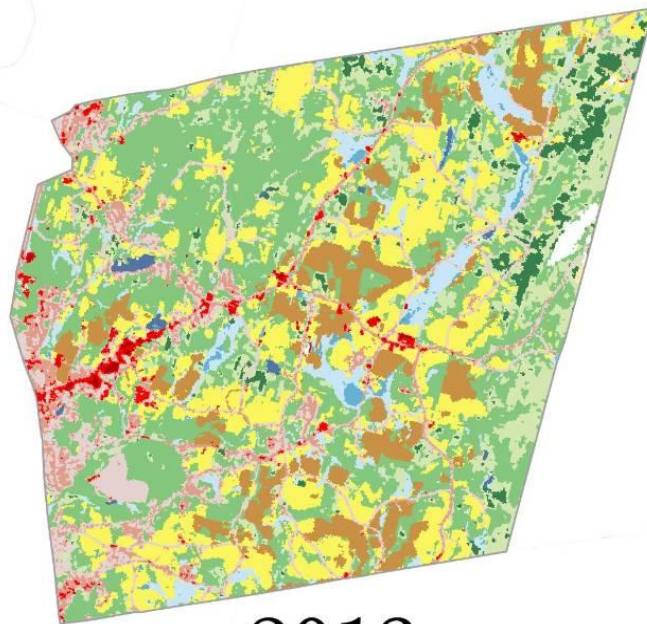

Town of Brunswick Land Cover

Brunswick with it's conservative pro-development politics on outskirts of Troy is one of fastest sprawling municipalities in the Capital Region.

National Land Cover Dataset

Map by Andy Arthur, February 1, 2025.

Free for any use.

- Open Water
- Developed, Open Space
- Developed, Low Intensity
- Developed, Medium Intensity
- Developed High Intensity
- Deciduous Forest
- Evergreen Forest
- Mixed Forest
- Shrub/Scrub
- Grassland/Herbaceous
- Pasture/Hay
- Cultivated Crops
- Woody Wetlands
- Emergent Herbaceous Wetlands

1993

2003

2013

2023