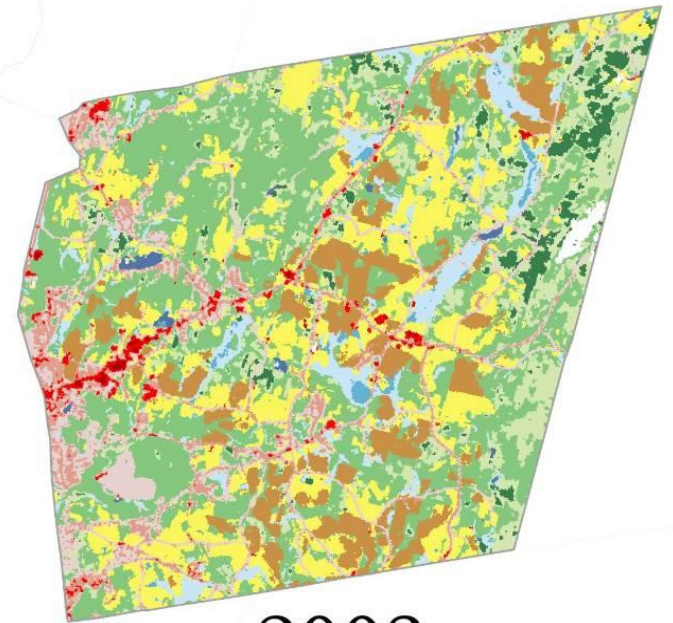

Town of Brunswick Land Cover

Brunswick with it's conservative pro-development politics on outskirts of Troy is one of fastest sprawling municipalities in the Capital Region.

National Land Cover Dataset

Map by Andy Arthur, February 1, 2025.

Free for any use.

- Open Water
- Developed, Open Space
- Developed, Low Intensity
- Developed, Medium Intensity
- Developed High Intensity
- Deciduous Forest
- Evergreen Forest
- Mixed Forest
- Shrub/Scrub
- Grassland/Herbaceous
- Pasture/Hay
- Cultivated Crops
- Woody Wetlands
- Emergent Herbaceous Wetlands

1993

2003

2013

2023