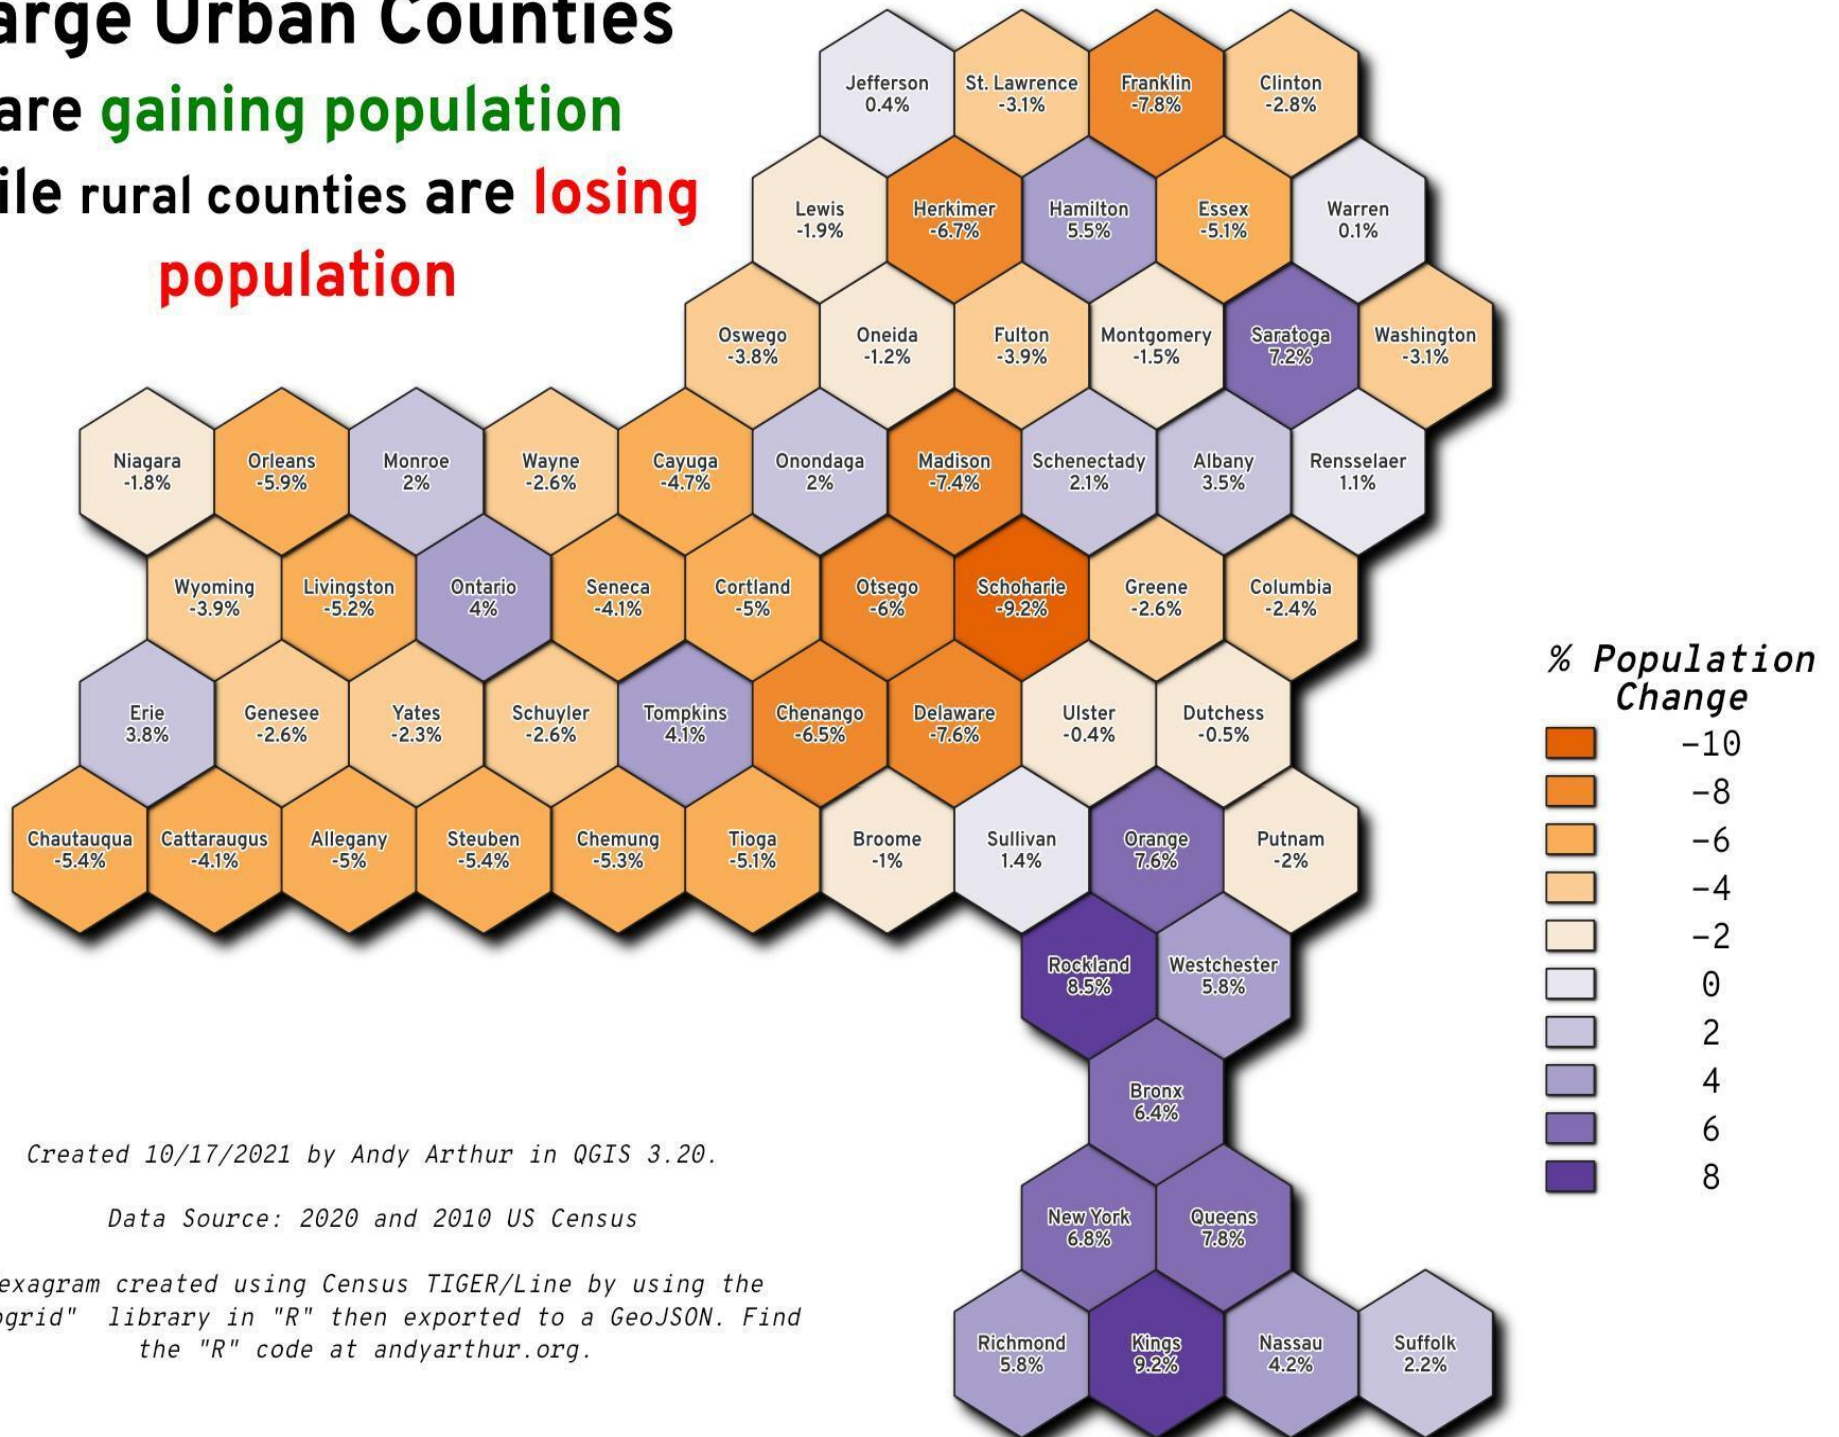

Large Urban Counties

are **gaining population**

while rural counties are **losing population**

Created 10/17/2021 by Andy Arthur in QGIS 3.20.

Data Source: 2020 and 2010 US Census

Hexagram created using Census TIGER/Line by using the "geogrid" library in "R" then exported to a GeoJSON. Find the "R" code at andyarthur.org.