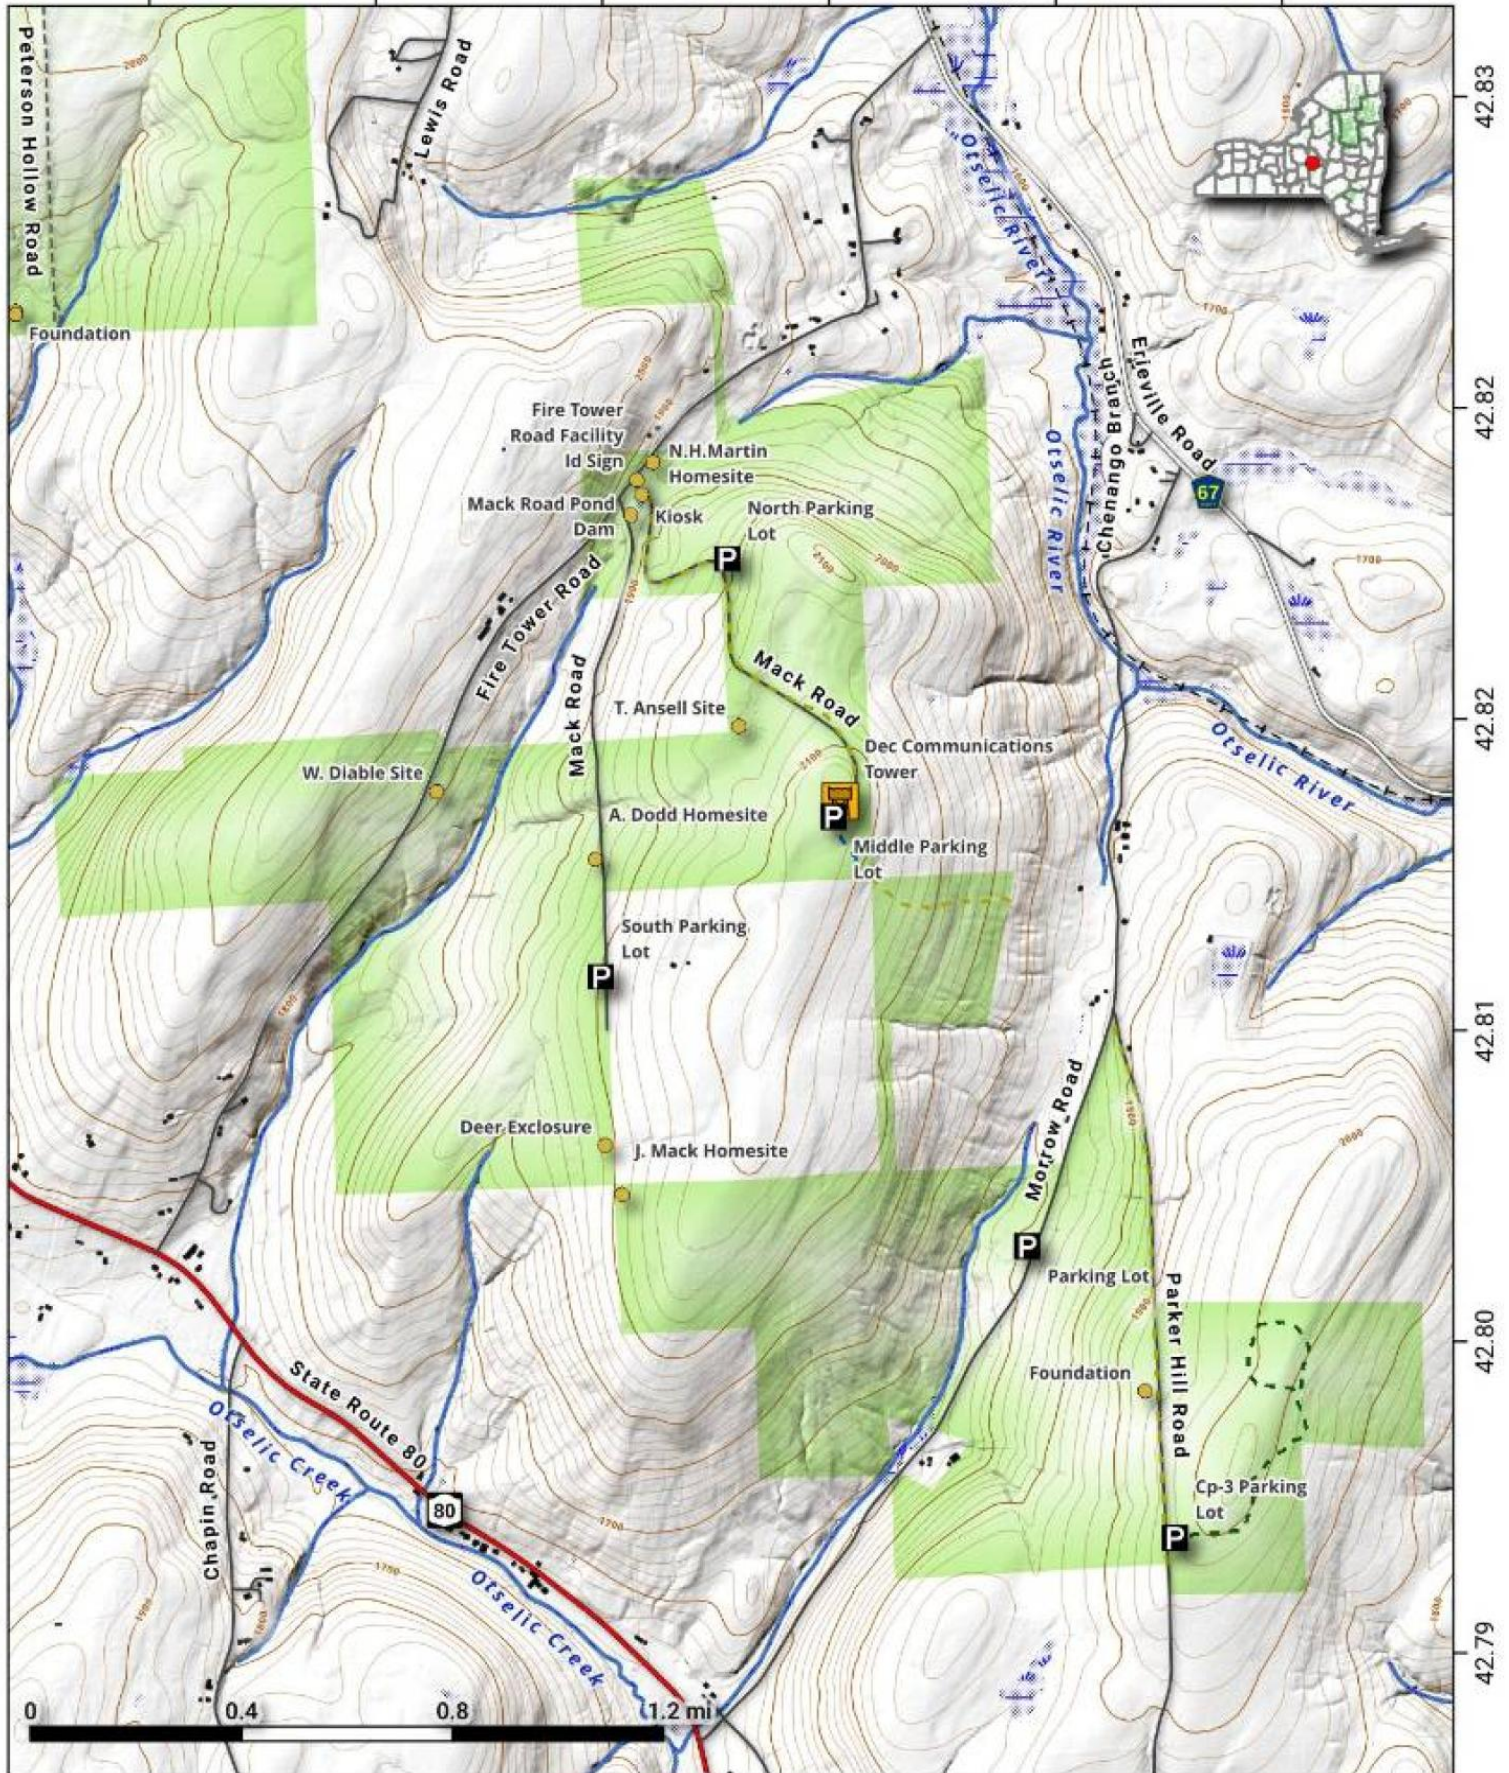

**Morrow Mountain State Forest.** Morrow Mountain is the highest point in Madison County. The fire tower, located at the high point in the county has long been removed, replaced by a State Police and DEC Communications tower which you can drive to but can't climb.

Map created by Andy Arthur on 6/13/2024 in QGIS 3.34.7-Prizren. Contains DEC Trails/Assets, Additional Campsites/Trails by Andy other data ©OpenStreetMap Data, OSM Maintainers. More maps at [andyarthur.org](http://andyarthur.org).

-75.78      -75.77      -75.76      -75.75      -75.74      -75.73

42.83  
42.82  
42.82  
42.81  
42.80  
42.79

0      0.4      0.8      1.2 mi