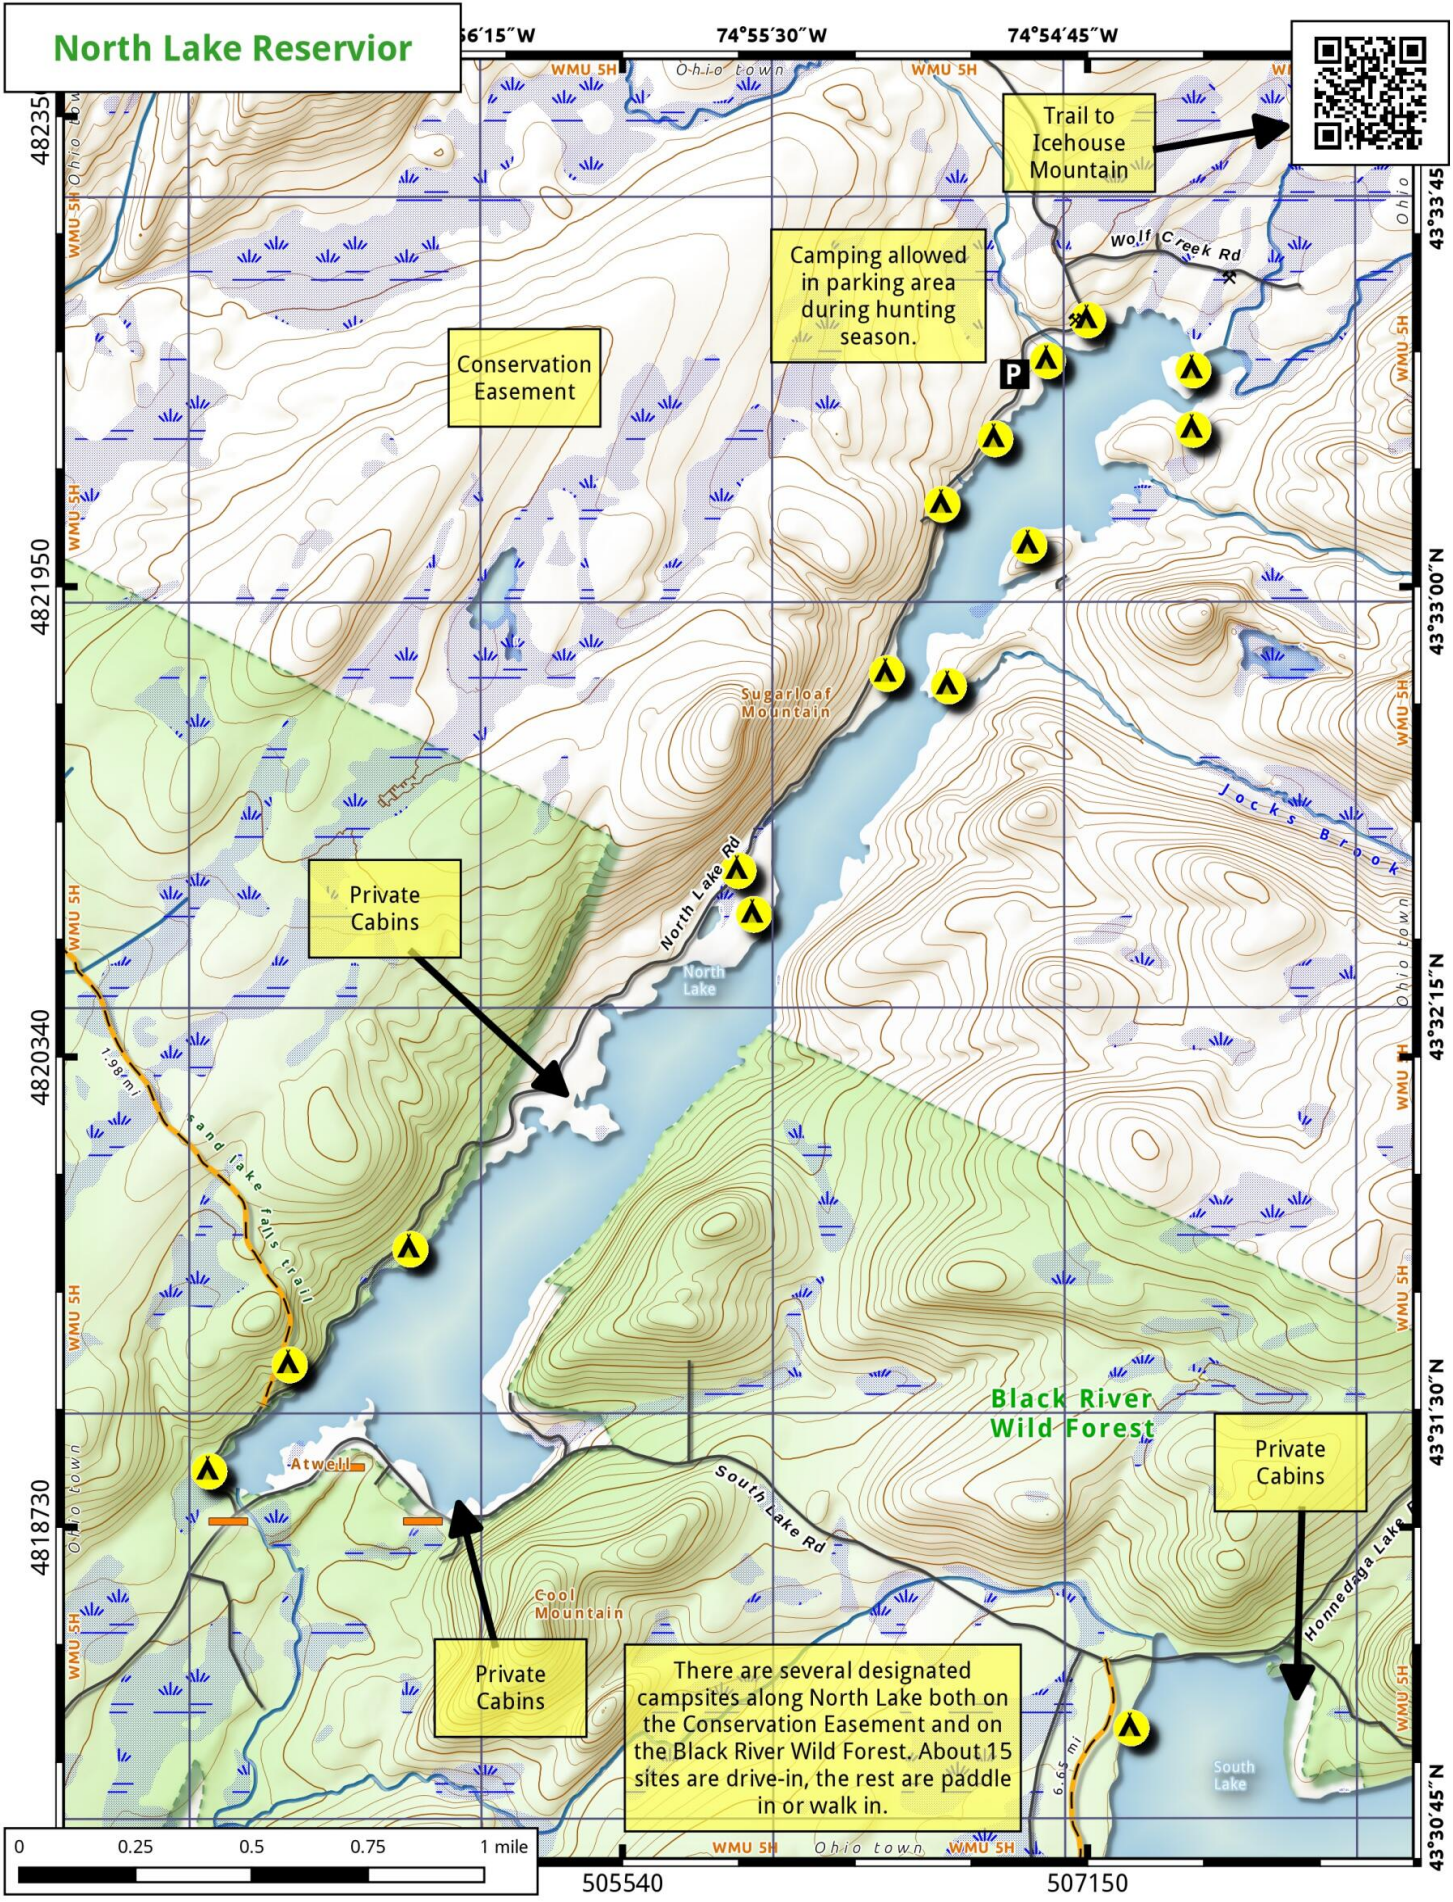

North Lake Reservoir

Conservation Easement

Camping allowed in parking area during hunting season.

Trail to Icehouse Mountain

Private Cabins

Private Cabins

Private Cabins

There are several designated campsites along North Lake both on the Conservation Easement and on the Black River Wild Forest. About 15 sites are drive-in, the rest are paddle in or walk in.