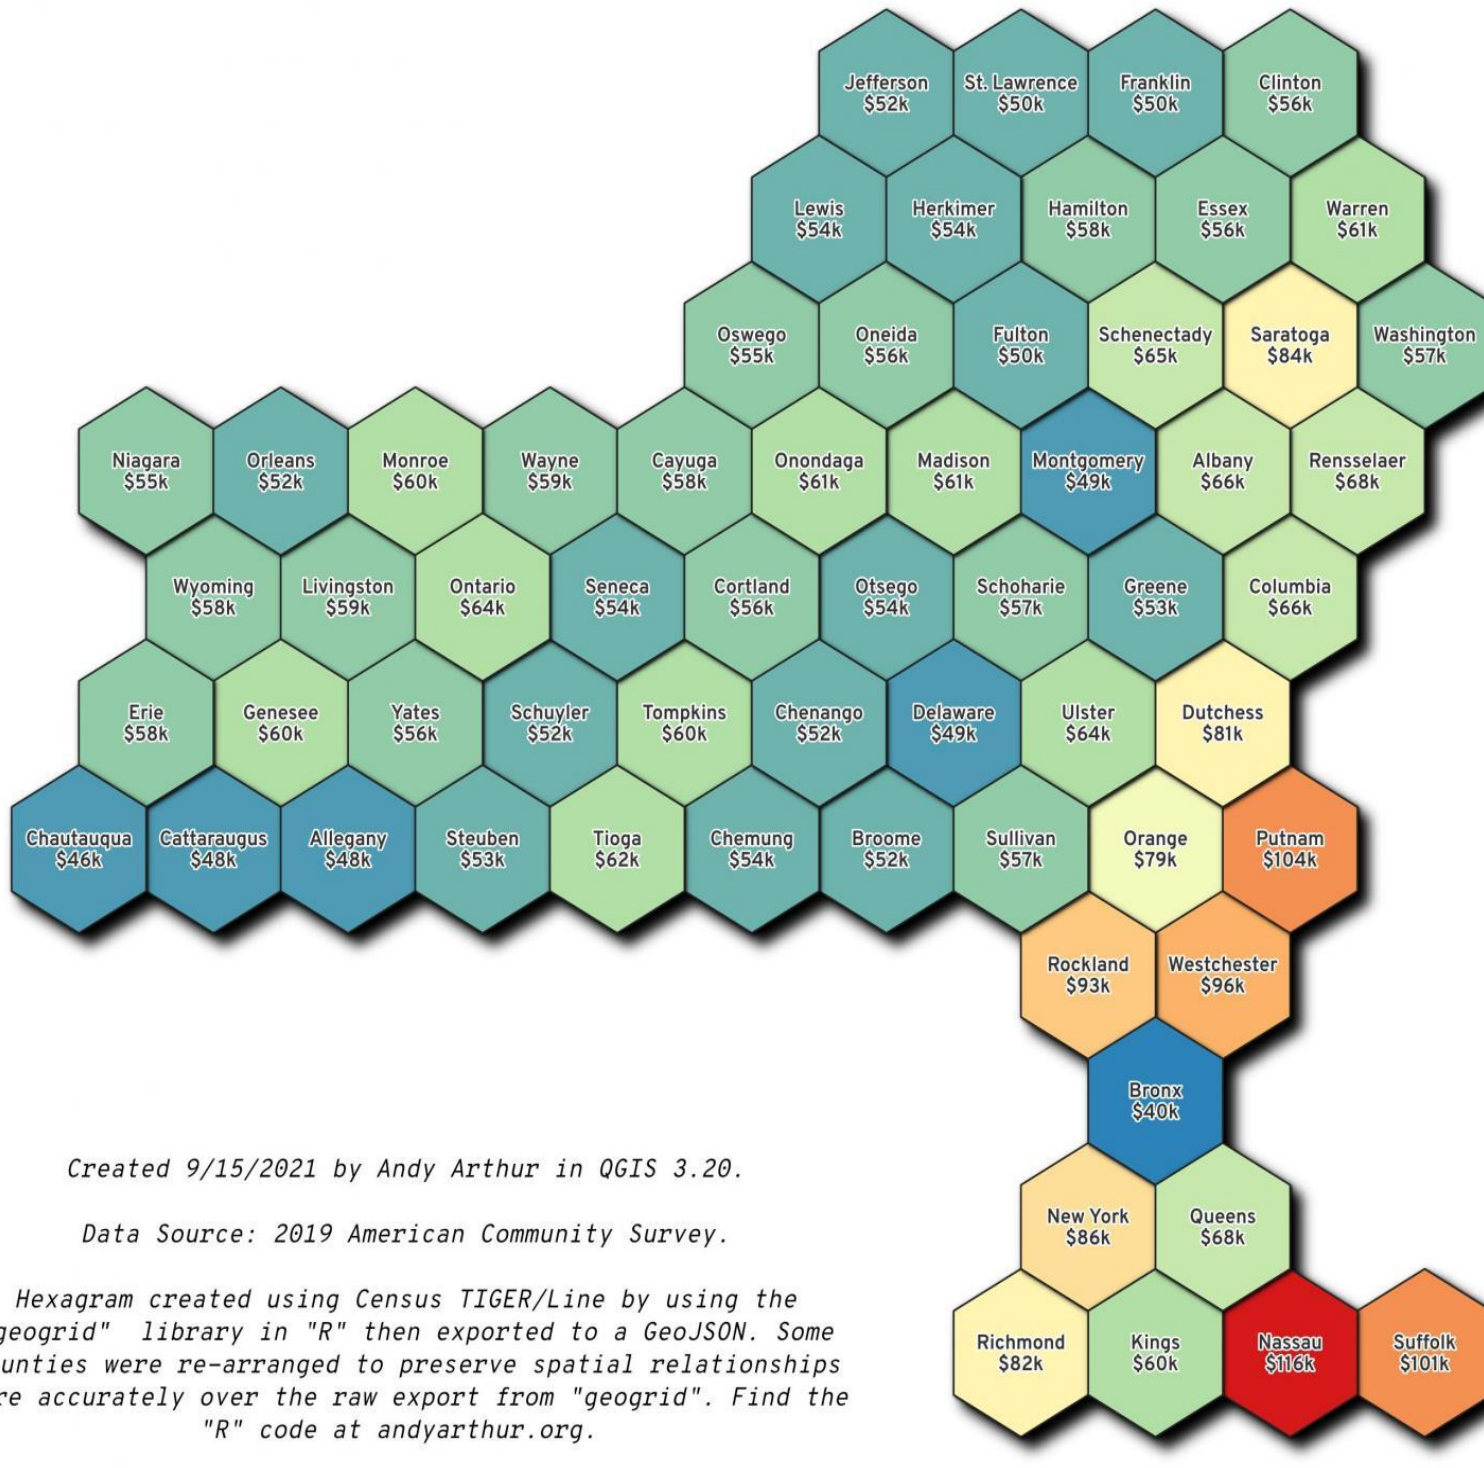

Median Household Income

New York State Counties

Median Household Income

Created 9/15/2021 by Andy Arthur in QGIS 3.20.

Data Source: 2019 American Community Survey.

Hexagram created using Census TIGER/Line by using the "geogrid" library in "R" then exported to a GeoJSON. Some counties were re-arranged to preserve spatial relationships more accurately over the raw export from "geogrid". Find the "R" code at andyarthur.org.