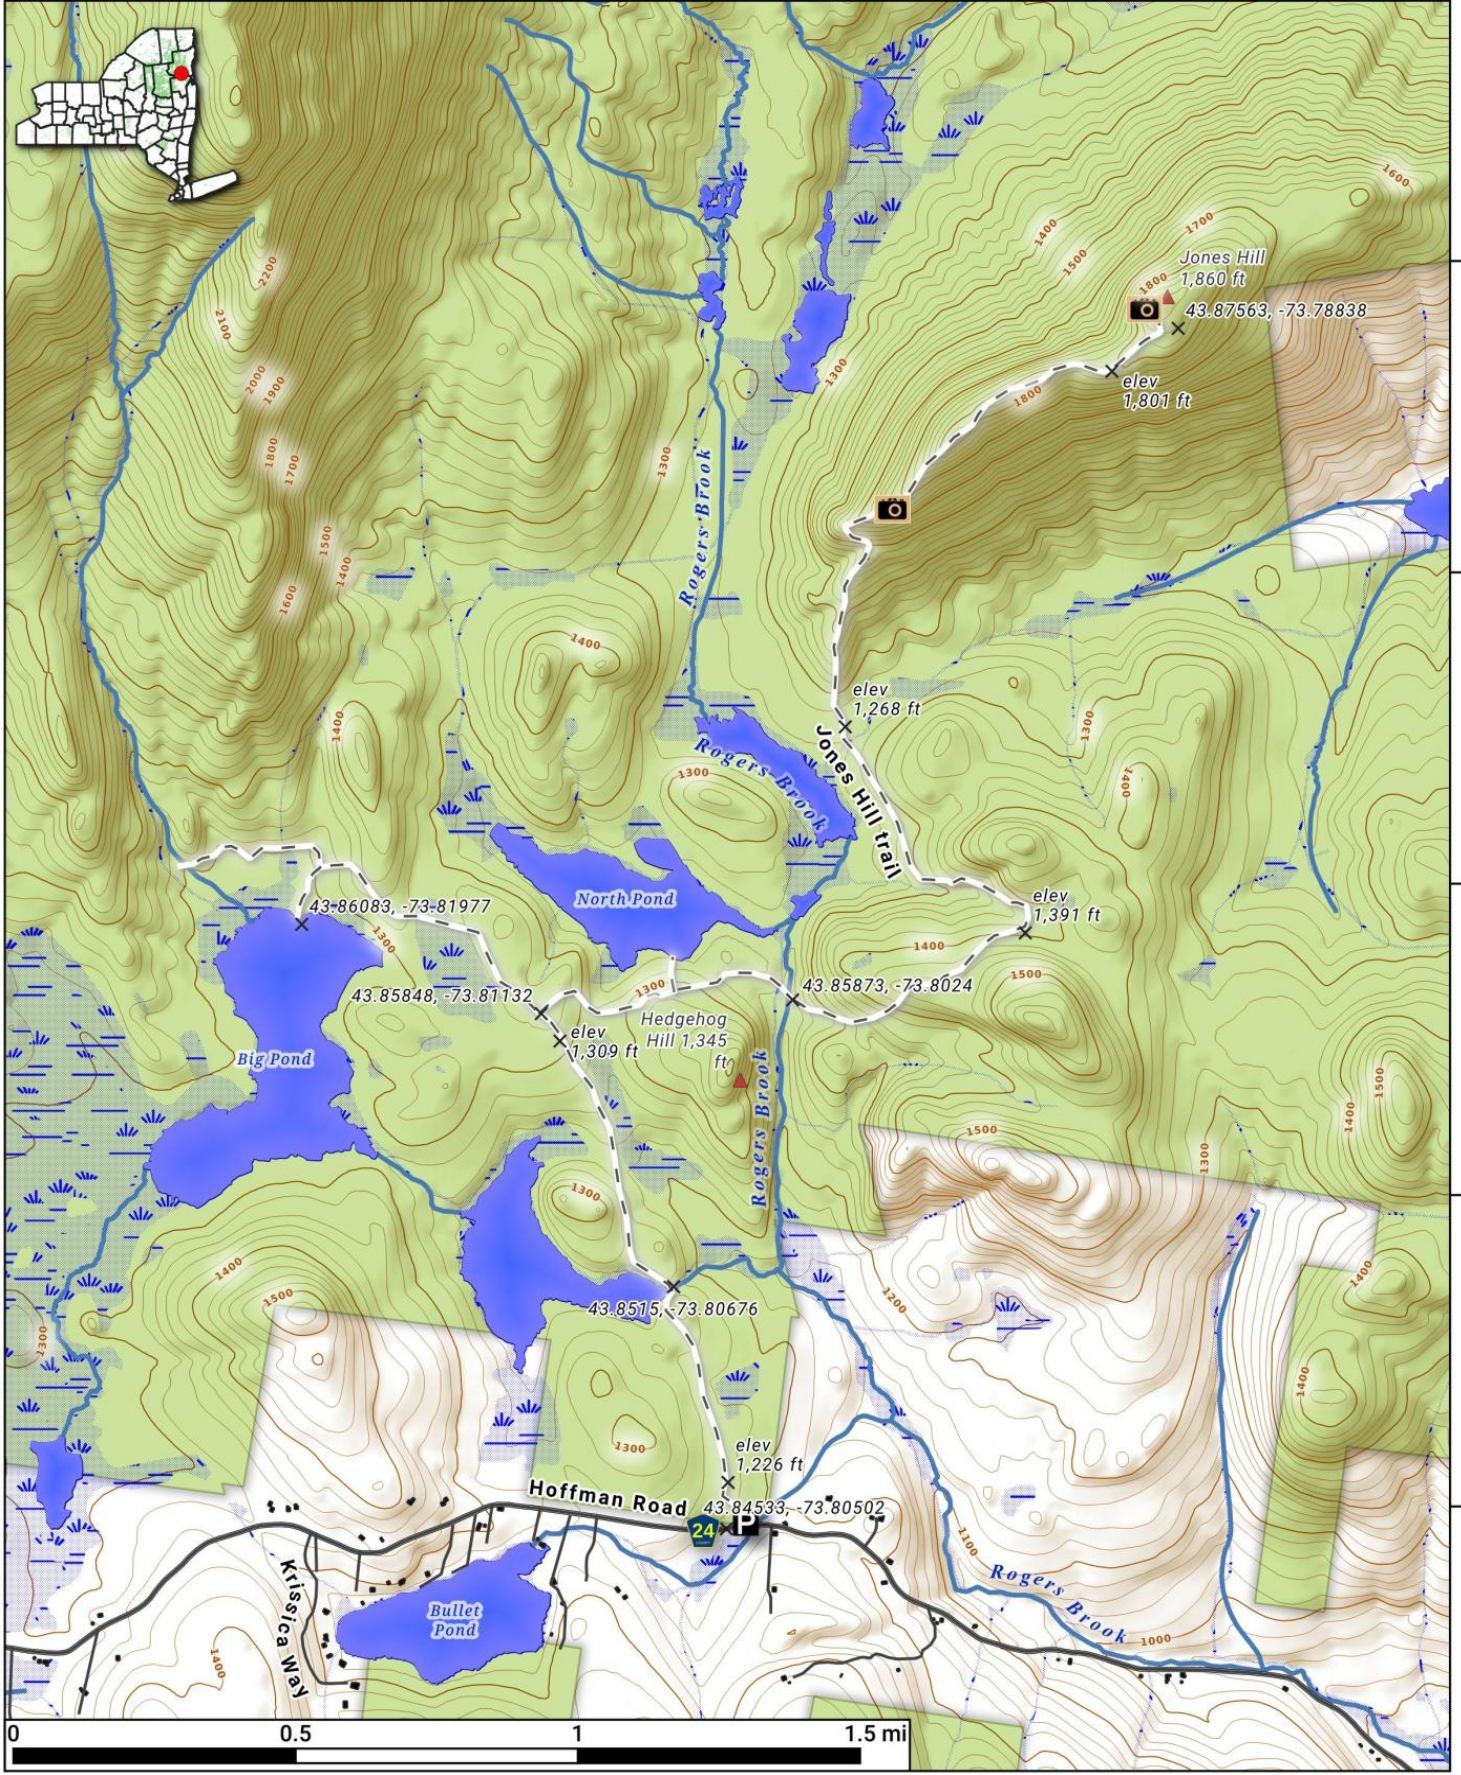

Jones Hill Trail in Hoffman Notch Wilderness. 7.7 mile hike where you gain 1,600 feet with views of the high peaks and several smaller ponds. More info here: tinyurl.com/jones-hill-hoffman

Map created by Andy Arthur on 12/28/2023 in QGIS 3.34.1-Prizren. Contains DEC Trails/Assets, Additional Campsites/Trails by Andy other data ©OpenStreetMap Data, OSM Maintainers. More maps at andyarthur.org.

-73.82 -73.82 -73.81 -73.80 -73.79 -73.78

43.88
43.87
43.86
43.85
43.85

0 0.5 1 1.5 mi