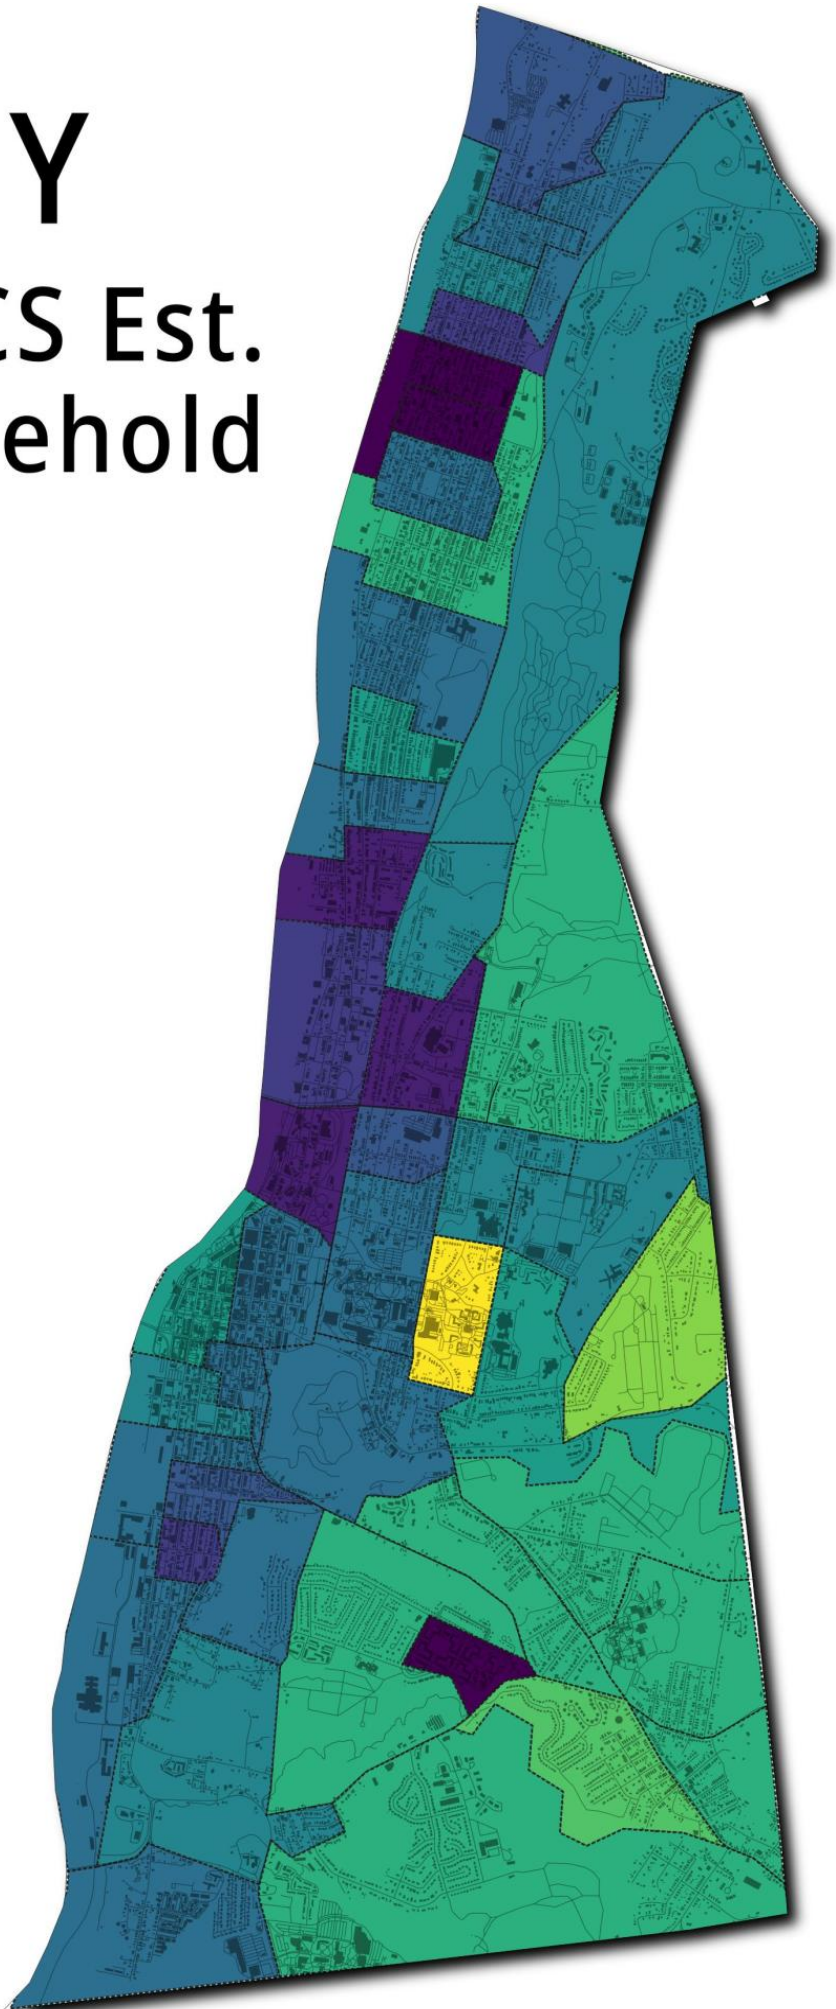

# Troy, NY

## 2017-2022 ACS Est. Median Household Income

Map by Andy Arthur - December 11, 2023

Data Source:  
2022 American Community Survey  
5 year Block Group Estimates (Interpolated)

Map may be used for any purpose, no  
copyright.