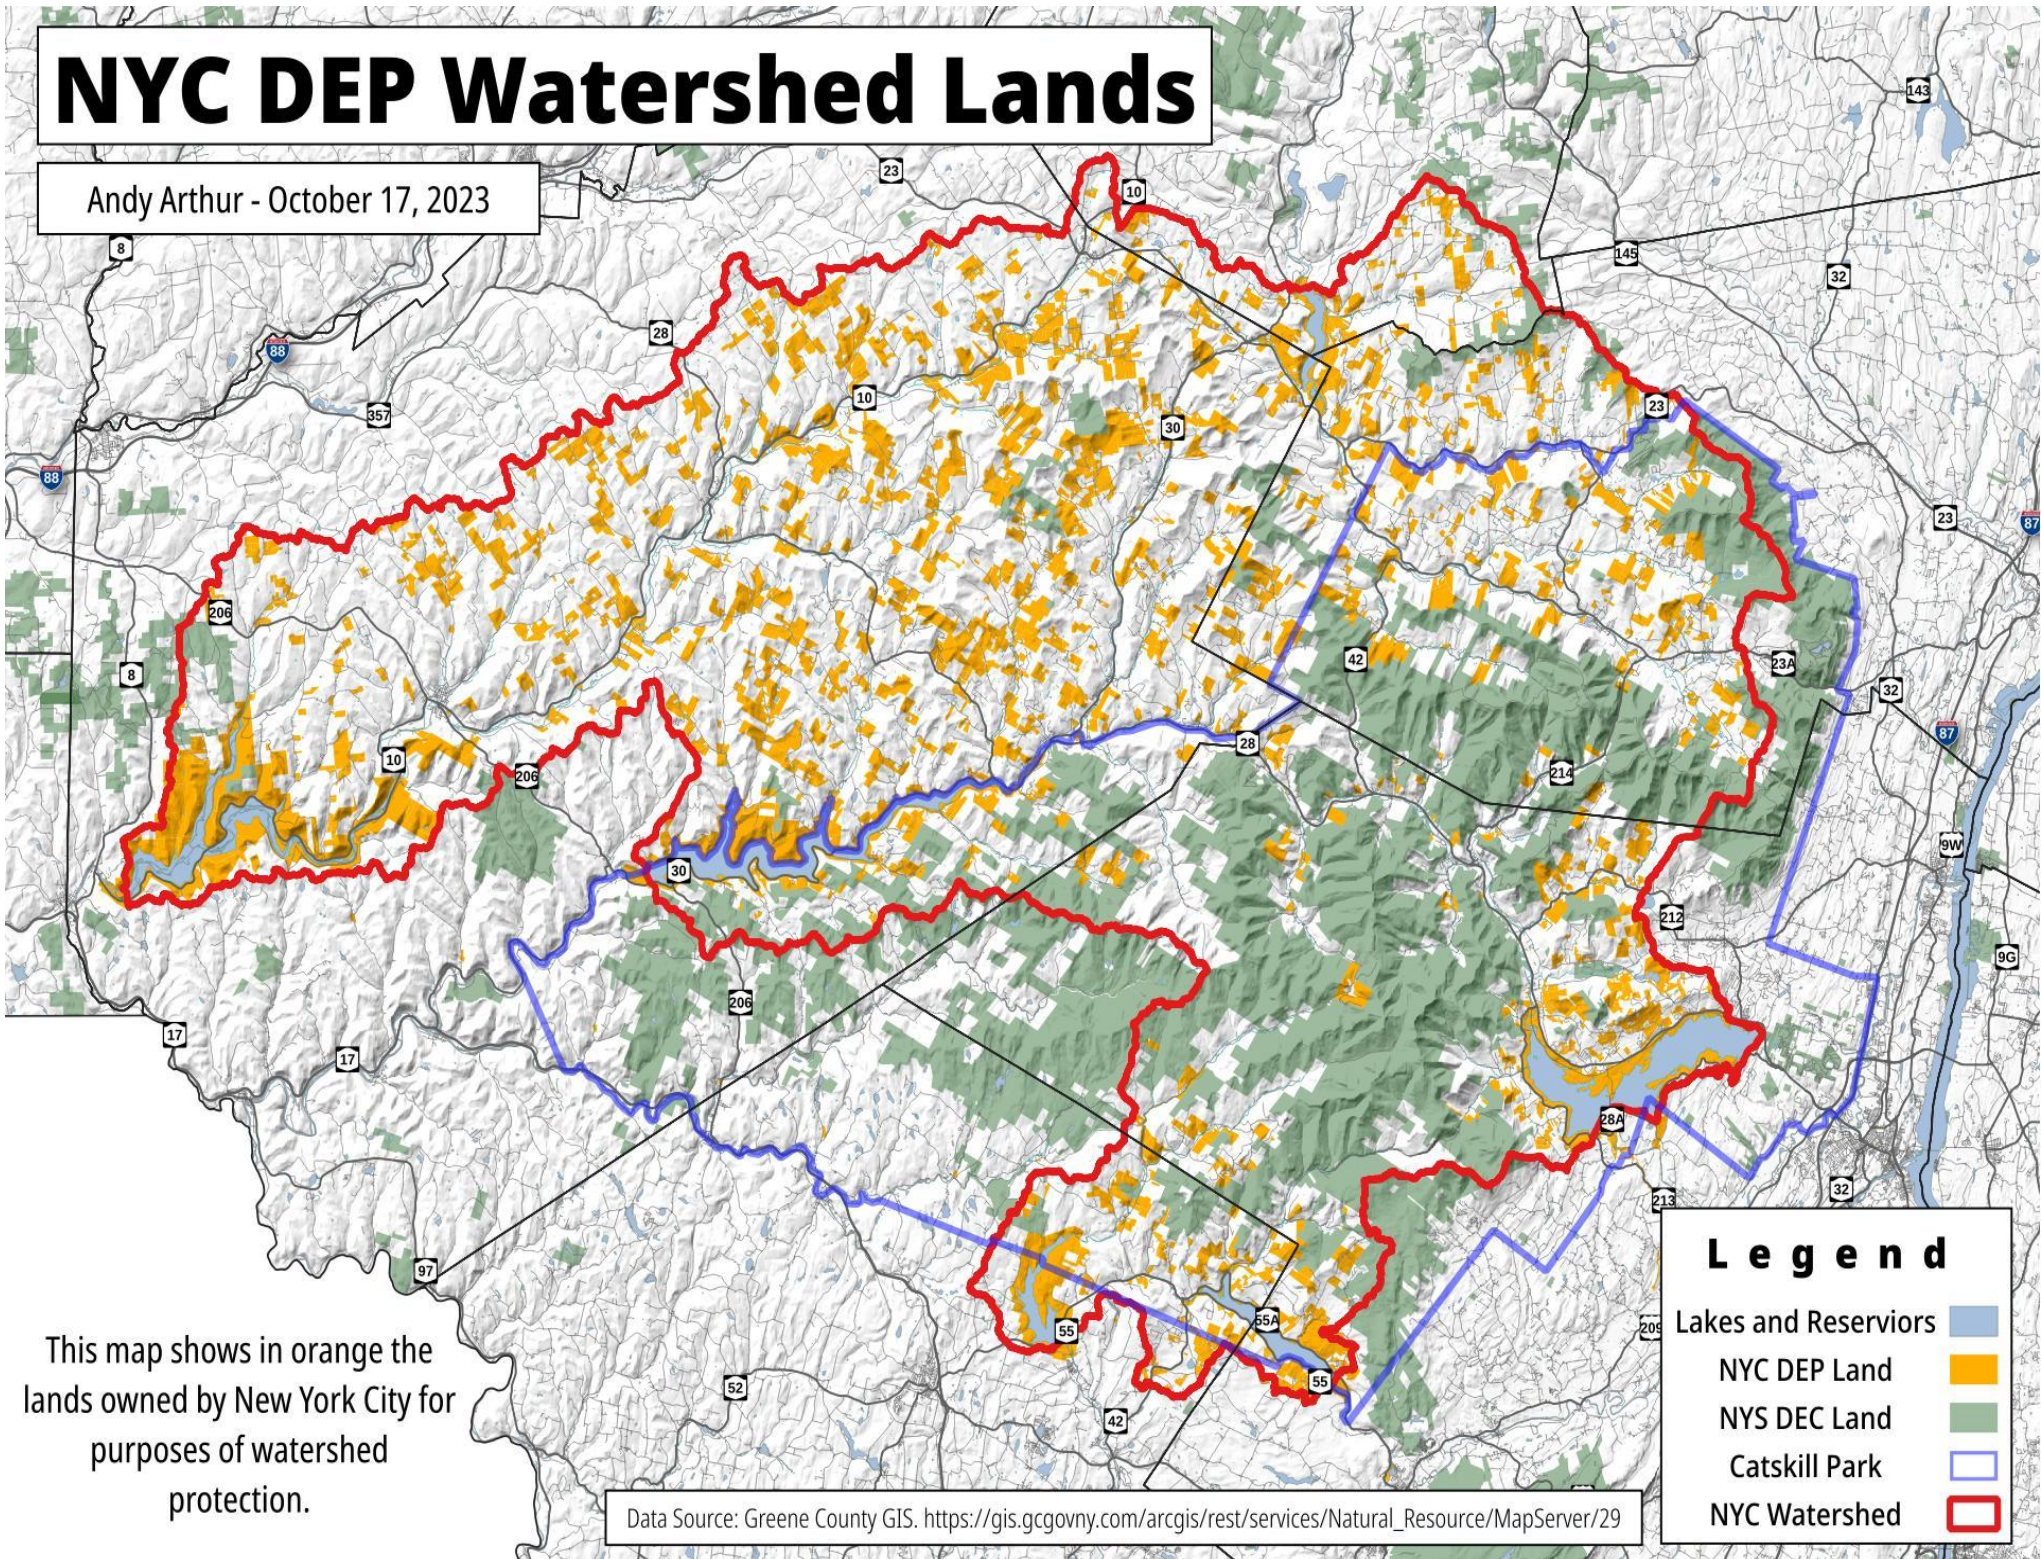

NYC DEP Watershed Lands

Andy Arthur - October 17, 2023

This map shows in orange the lands owned by New York City for purposes of watershed protection.

Data Source: Greene County GIS. https://gis.gcgovny.com/arcgis/rest/services/Natural_Resource/MapServer/29

Legend

- Lakes and Reservoirs
- NYC DEP Land
- NYS DEC Land
- Catskill Park
- NYC Watershed