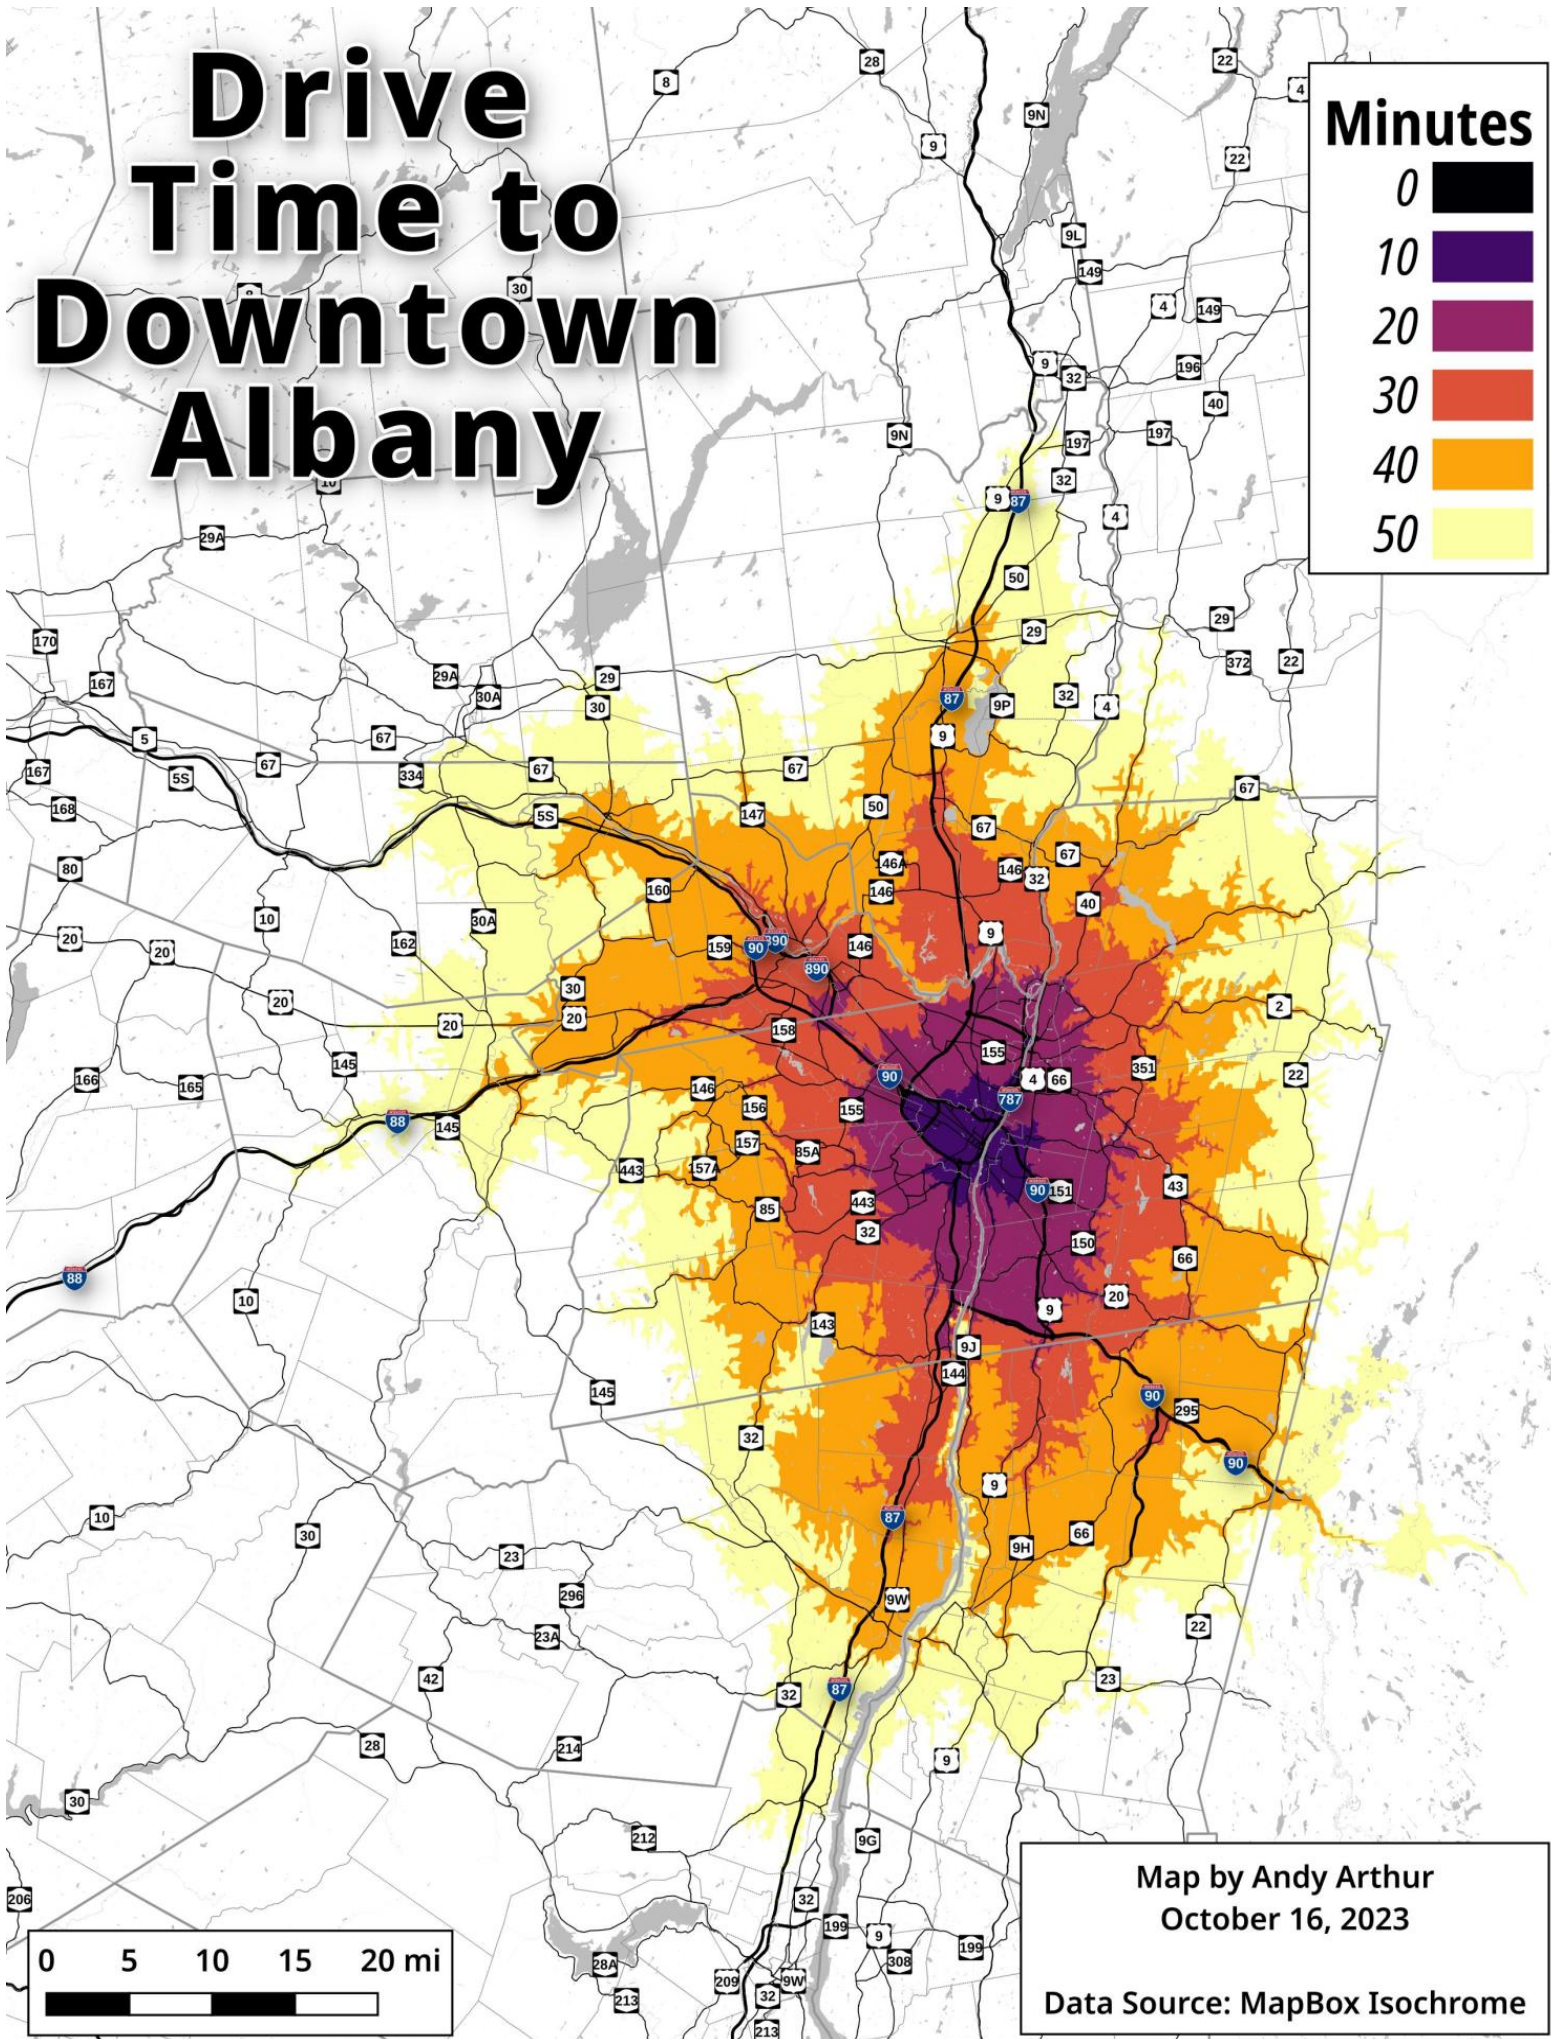

Drive Time to Downtown Albany

Minutes

Map by Andy Arthur
October 16, 2023
Data Source: MapBox Isochrone