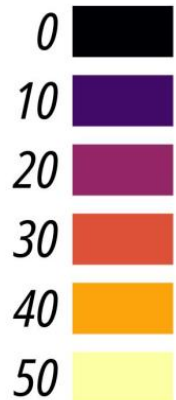

Drive Time to Downtown Albany

Minutes

Map by Andy Arthur
October 16, 2023
Data Source: MapBox Isochrone