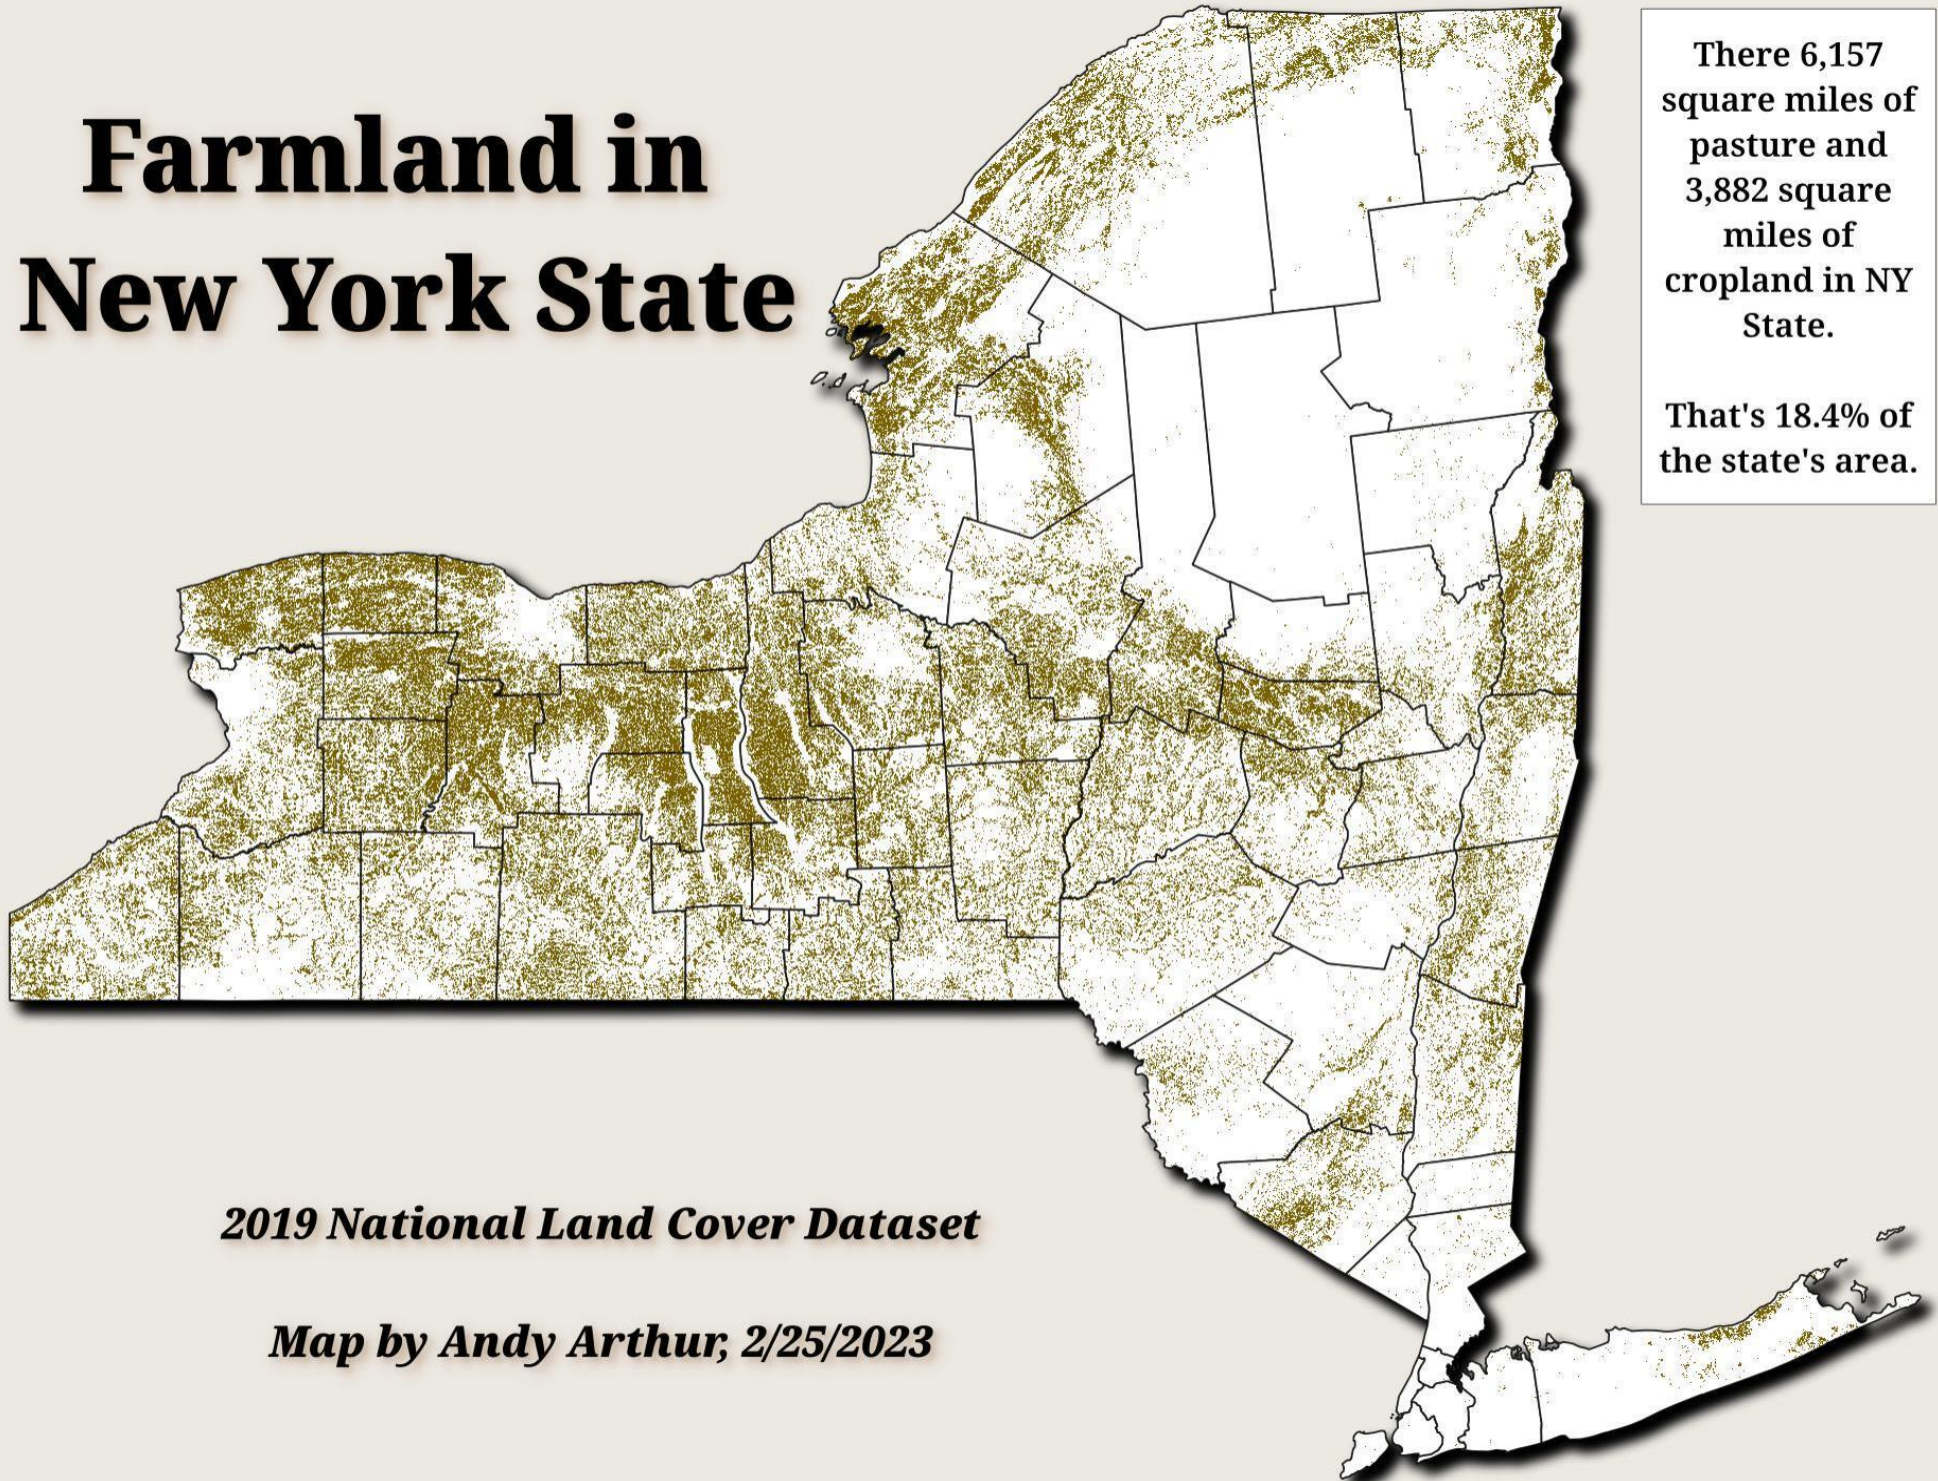

Farmland in New York State

There 6,157 square miles of pasture and 3,882 square miles of cropland in NY State.

That's 18.4% of the state's area.

2019 National Land Cover Dataset

Map by Andy Arthur; 2/25/2023